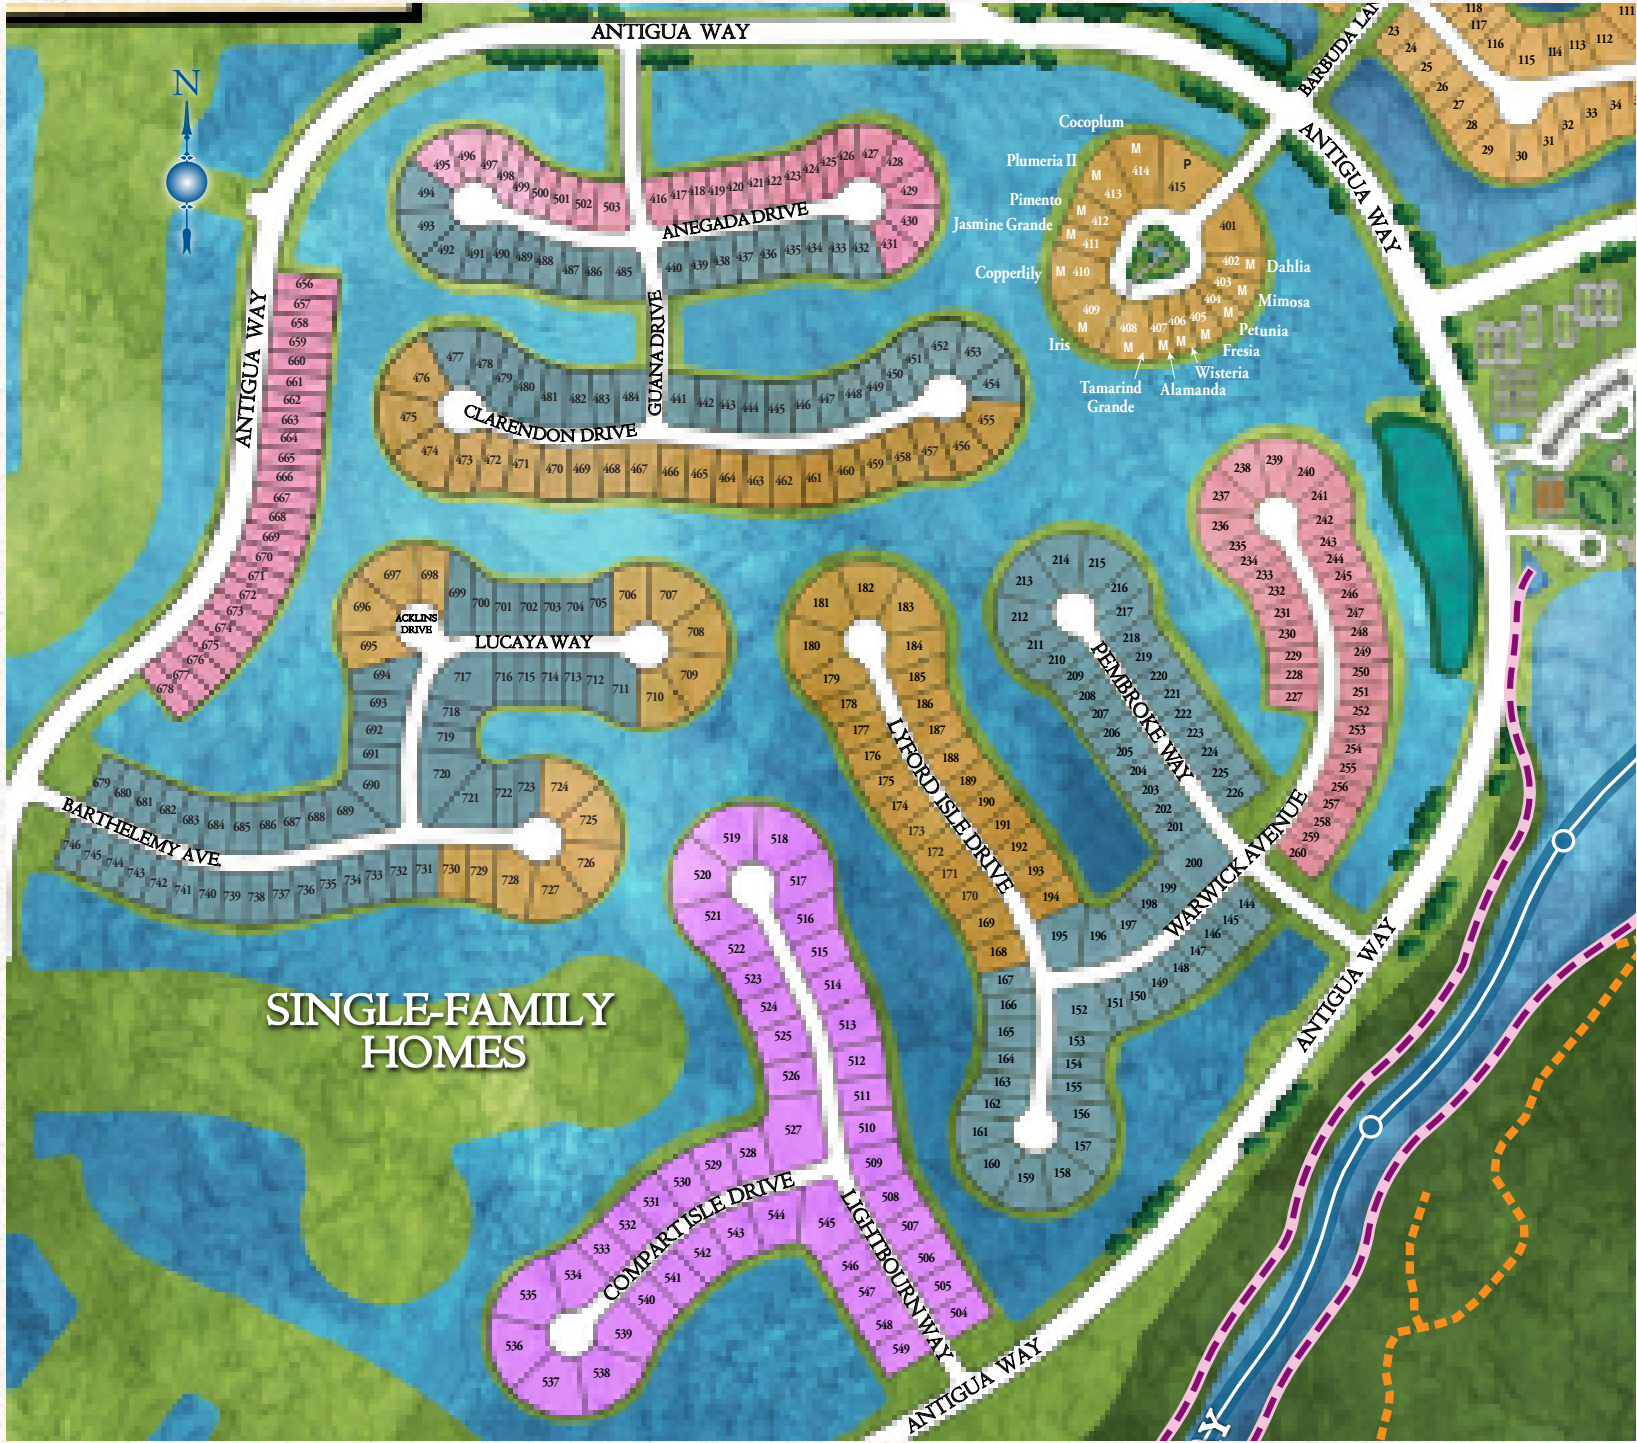

Single Family Homes Siteplan

LEGEND

- 50' Lots (40' Product)
- 62' Lots (50' Product)
- 75' Lots (60' Product)
- 90' Lots
- Bluegill Kayak Trail to Gulf of Mexico
- Cypress Waterway Trail
- Nature Trail
- Preserve
- Future Development

SINGLE-FAMILY HOMES

The Isles[™]
OF COLLIER PRESERVE

On the south shore of Naples Bay

5445 Caribe Avenue, Naples, FL 34113
888.604.3138 | MintoUSA.com

© Minto Communities, LLC 2017. All rights reserved. Content may not be reproduced, copied, altered, distributed, stored or transferred in any form or by any means without express written permission. Artist's renderings, dimensions, specifications, prices and features are approximate and subject to change without notice. Minto, the Minto logo, The Isles of Collier Preserve and The Isles of Collier Preserve logo are trademarks of Minto Communities, LLC and/or its affiliates. CGC 1519880. 12/17