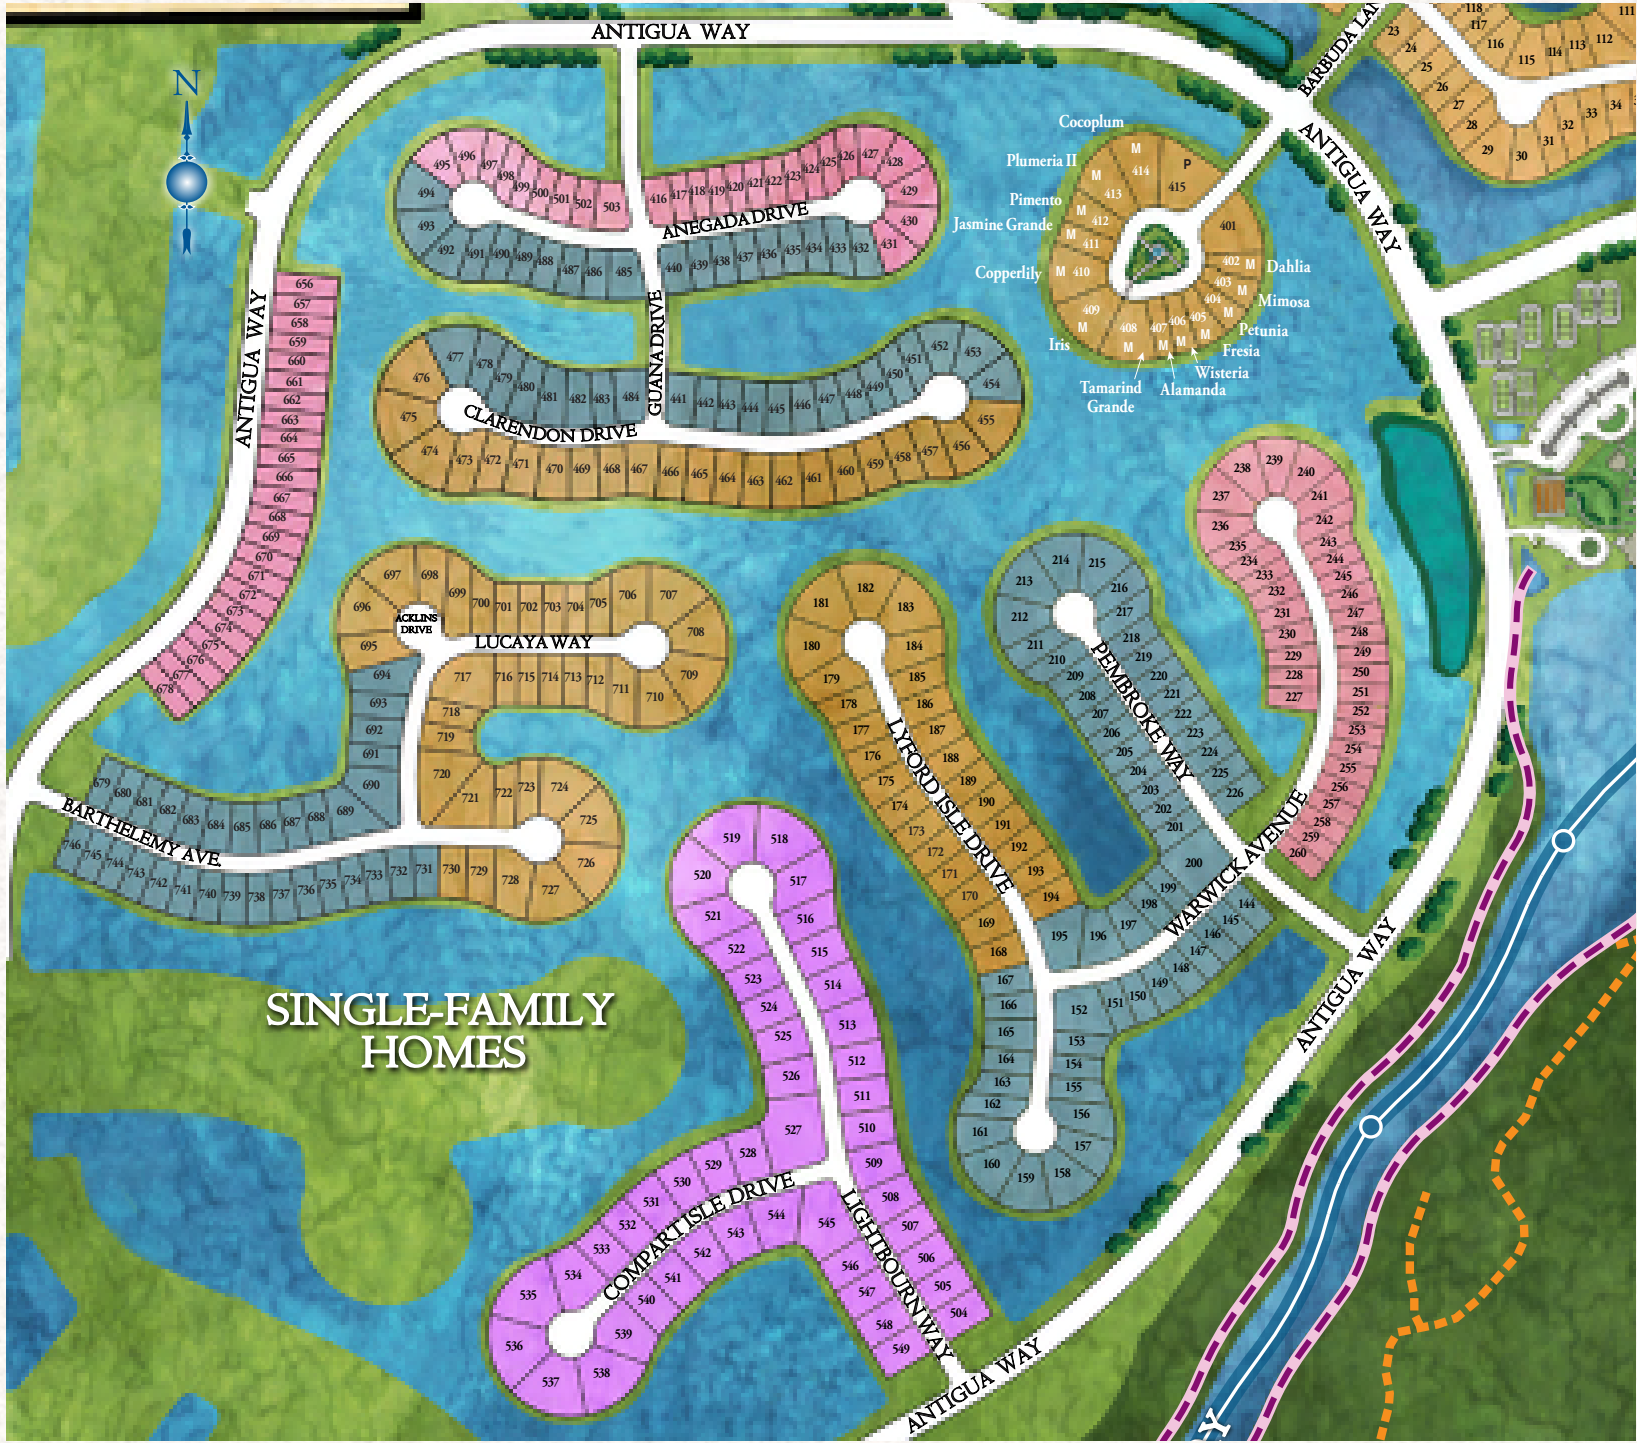

Single Family Homes Siteplan

LEGEND

- 50' Lots (40' Product)
- 62' Lots (50' Product)
- 75' Lots (60' Product)
- 90' Lots
- Bluegill Kayak Trail to Gulf of Mexico
- Cypress Waterway Trail
- Nature Trail
- Preserve
- Future Development

The Isles™ OF COLLIER PRESERVE

On the south shore of Naples Bay

5445 Caribe Avenue, Naples, FL 34113
888.604.3138 | MintoUSA.com

© Minto Communities, LLC 2017. All rights reserved. Content may not be reproduced, copied, altered, distributed, stored or transferred in any form or by any means without express written permission. Artist's renderings, dimensions, specifications, prices and features are approximate and subject to change without notice. Minto, the Minto logo, The Isles of Collier Preserve and The Isles of Collier Preserve logo are trademarks of Minto Communities, LLC and/or its affiliates. CGC 1519880. 11/17