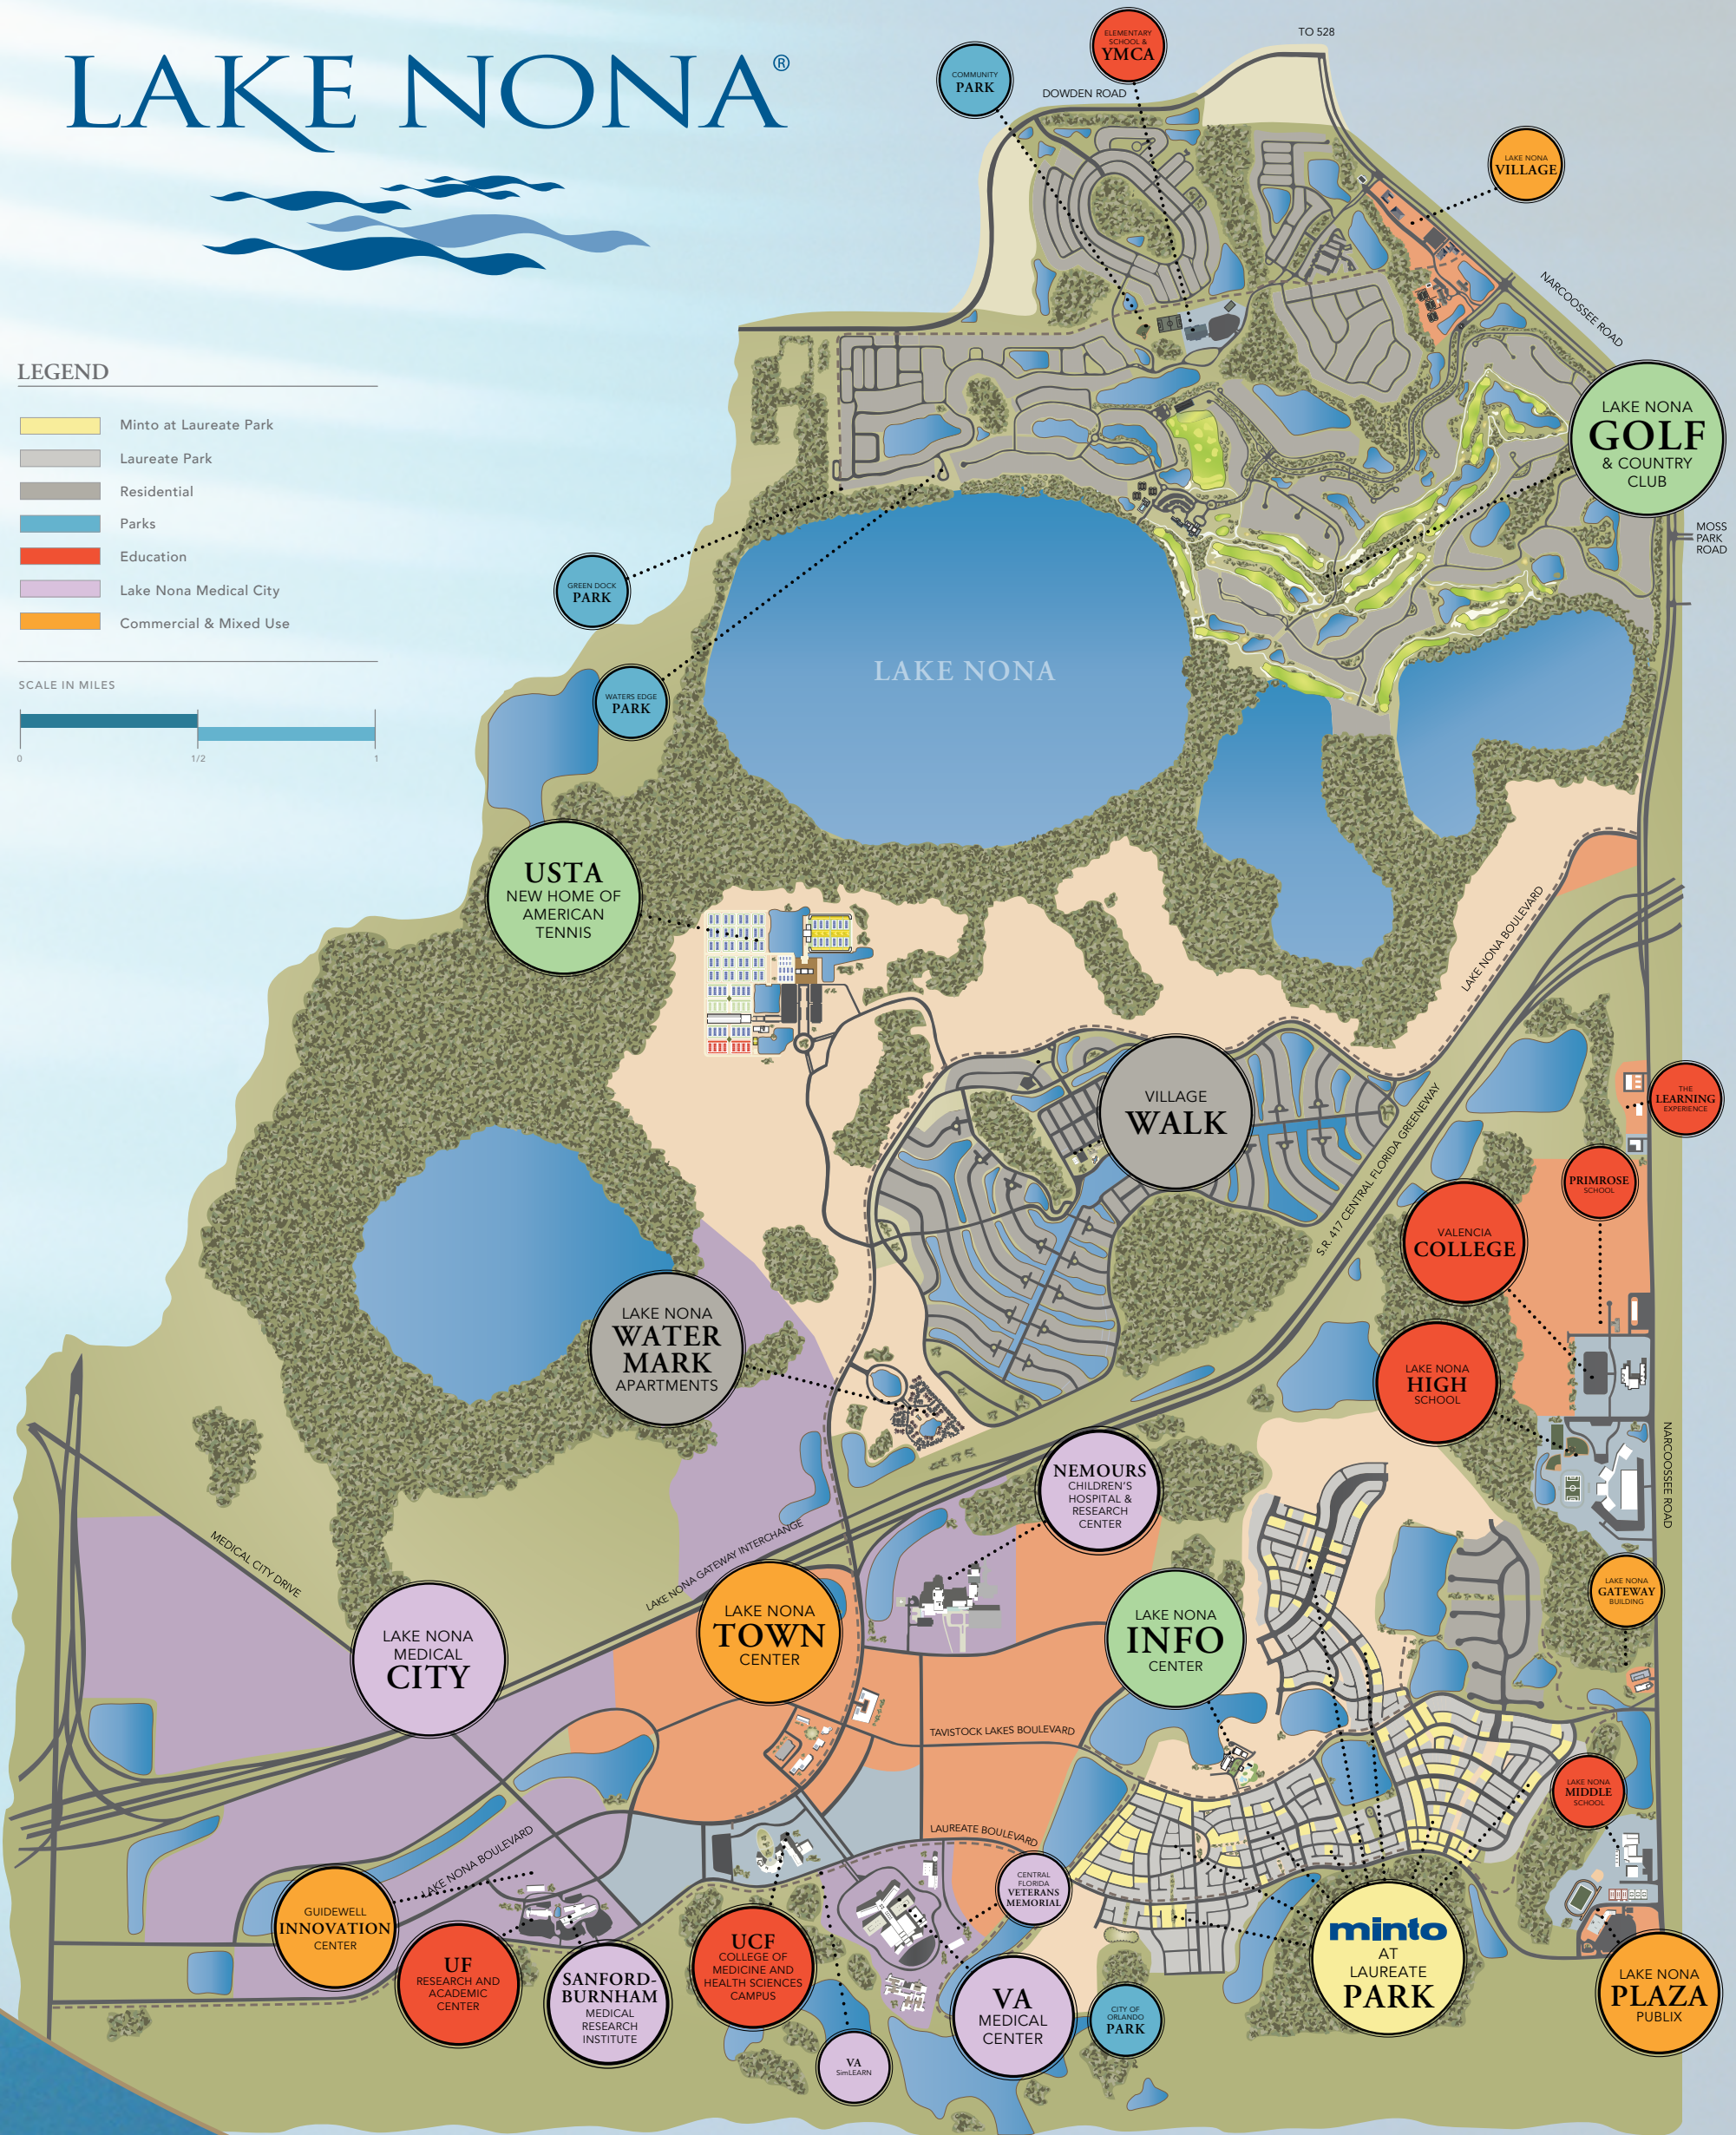

# LAKE NONA®

## LEGEND

- Minto at Laureate Park
- Laureate Park
- Residential
- Parks
- Education
- Lake Nona Medical City
- Commercial & Mixed Use

SCALE IN MILES

The features and amenities described and depicted are based on current development plans, which are subject to change without notice. No guarantee is made that the features, amenities and facilities depicted by artist's rendering or otherwise described will be provided.