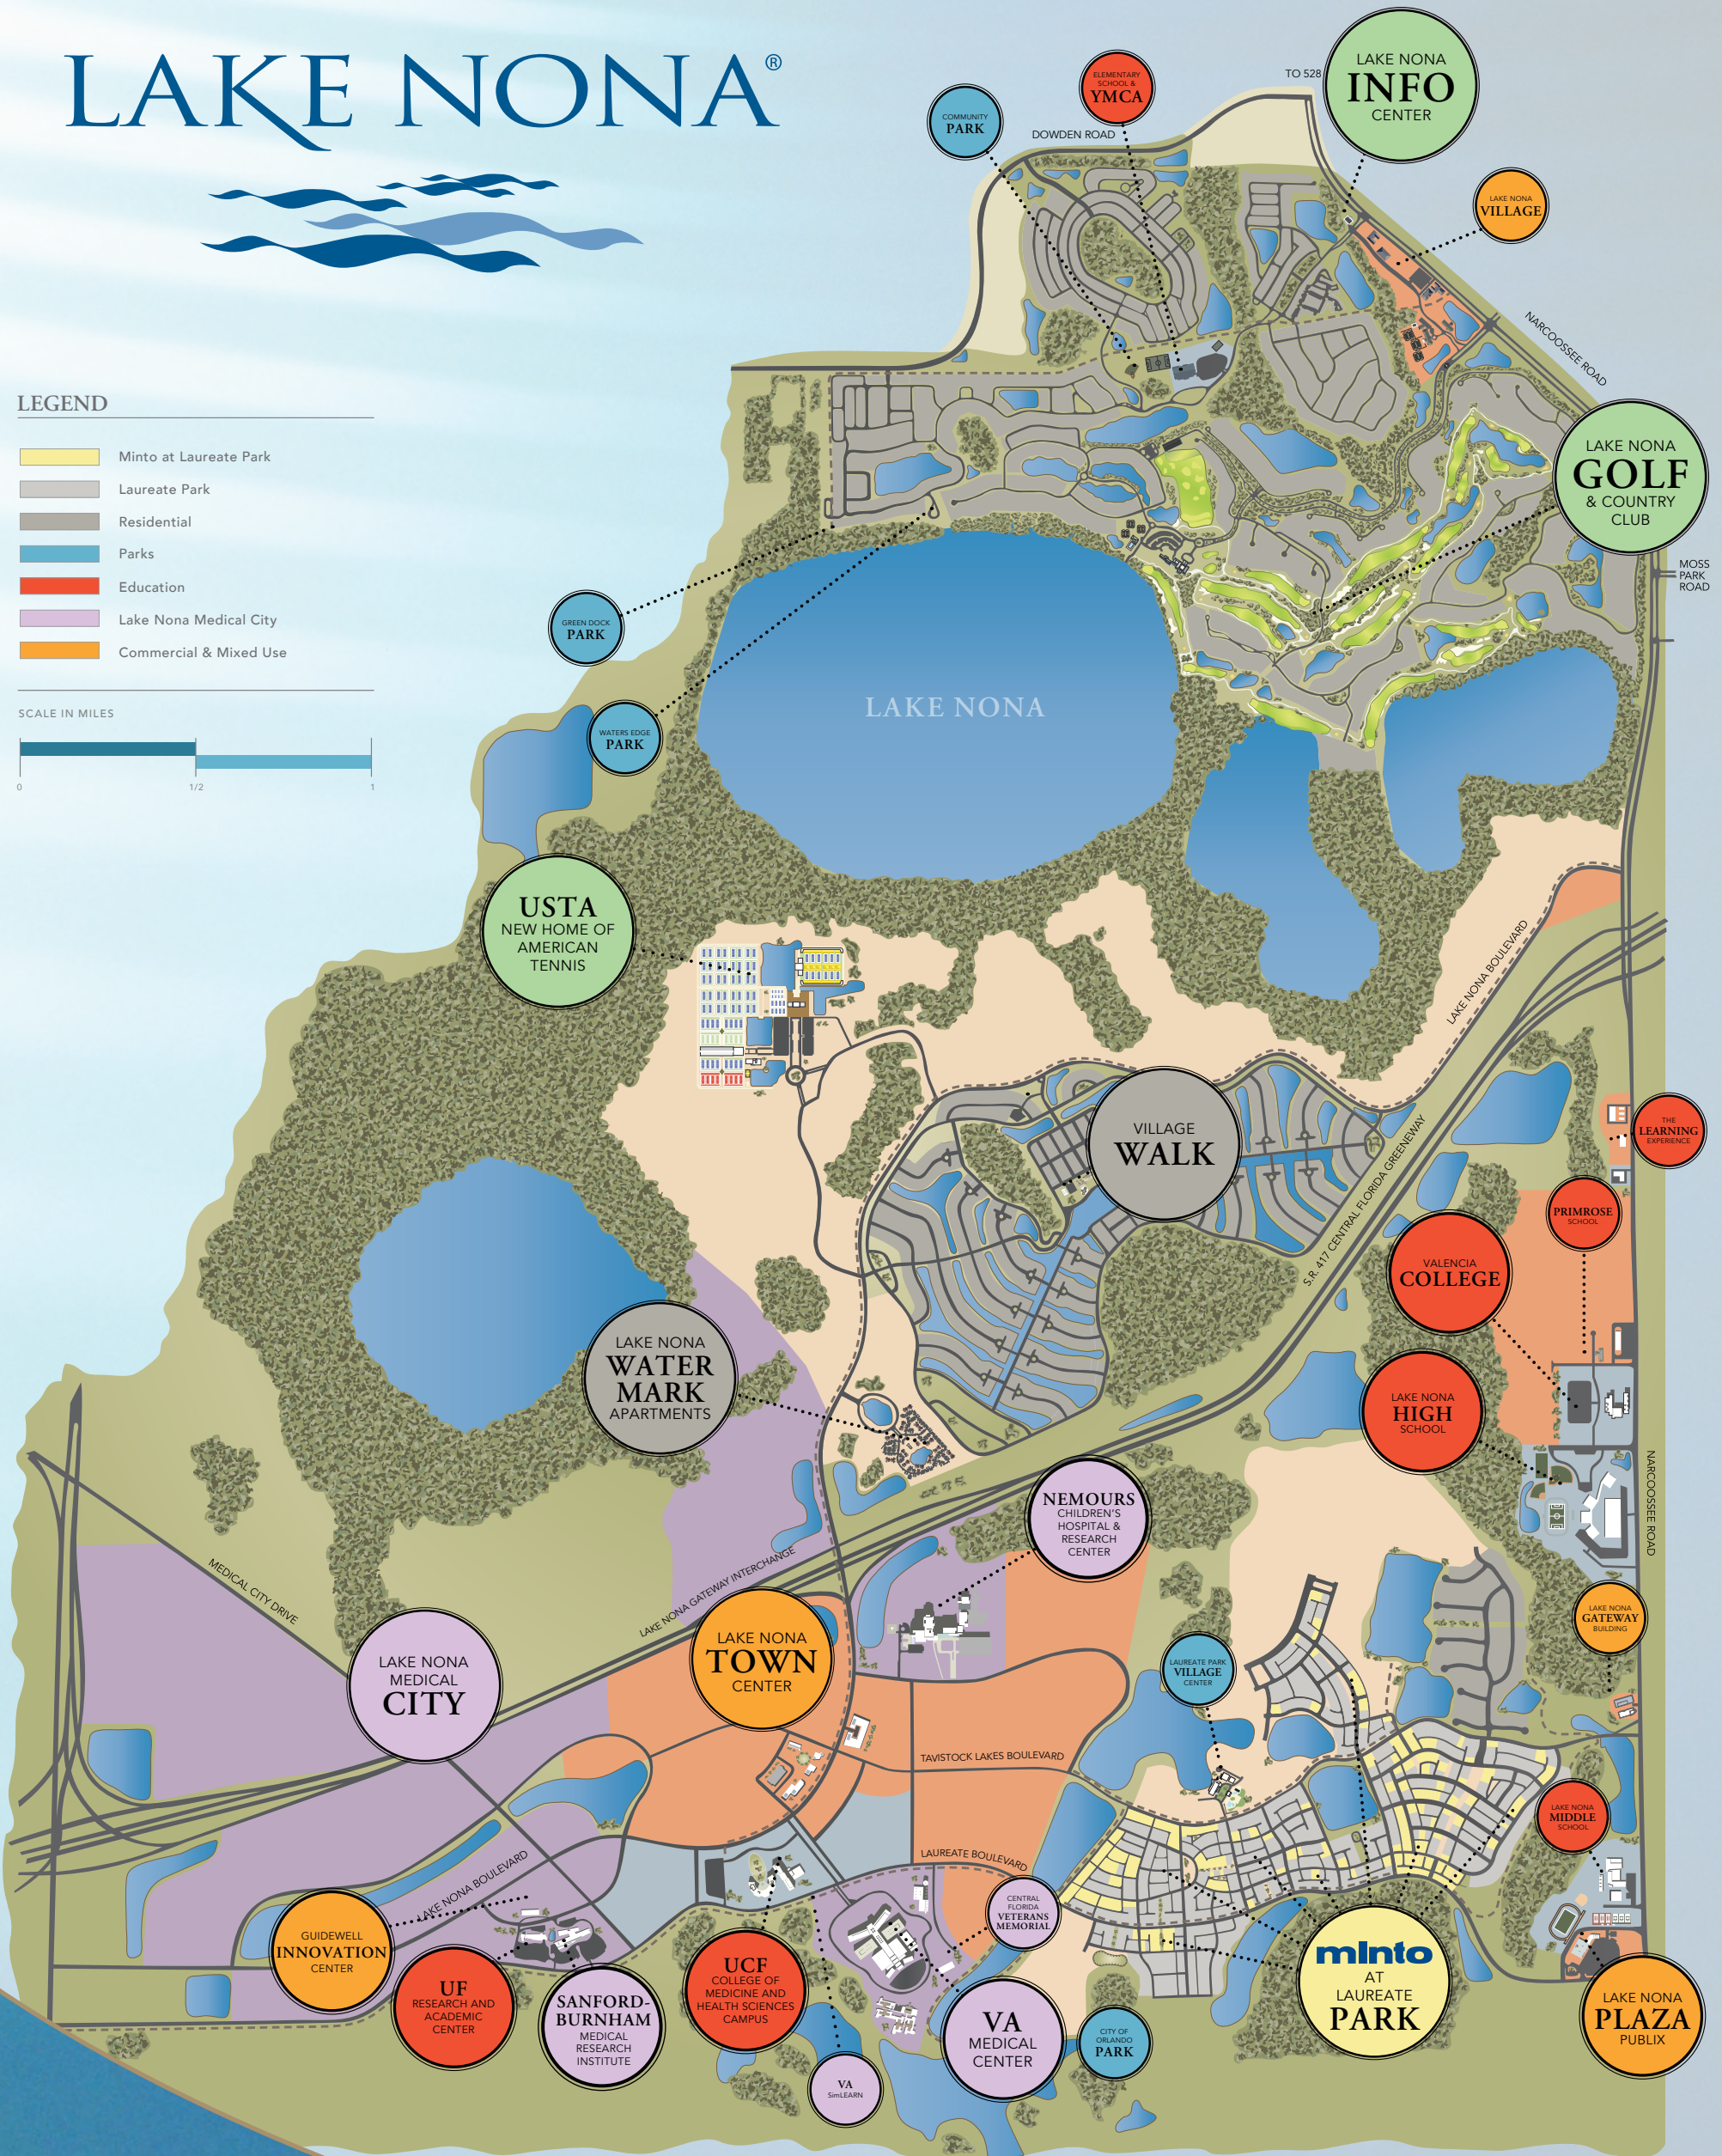

# LAKE NONA®

## LEGEND

- Minto at Laureate Park
- Laureate Park
- Residential
- Parks
- Education
- Lake Nona Medical City
- Commercial & Mixed Use

SCALE IN MILES

The features and amenities described and depicted are based on current development plans, which are subject to change without notice. No guarantee is made that the features, amenities and facilities depicted by artist's rendering or otherwise described will be provided.