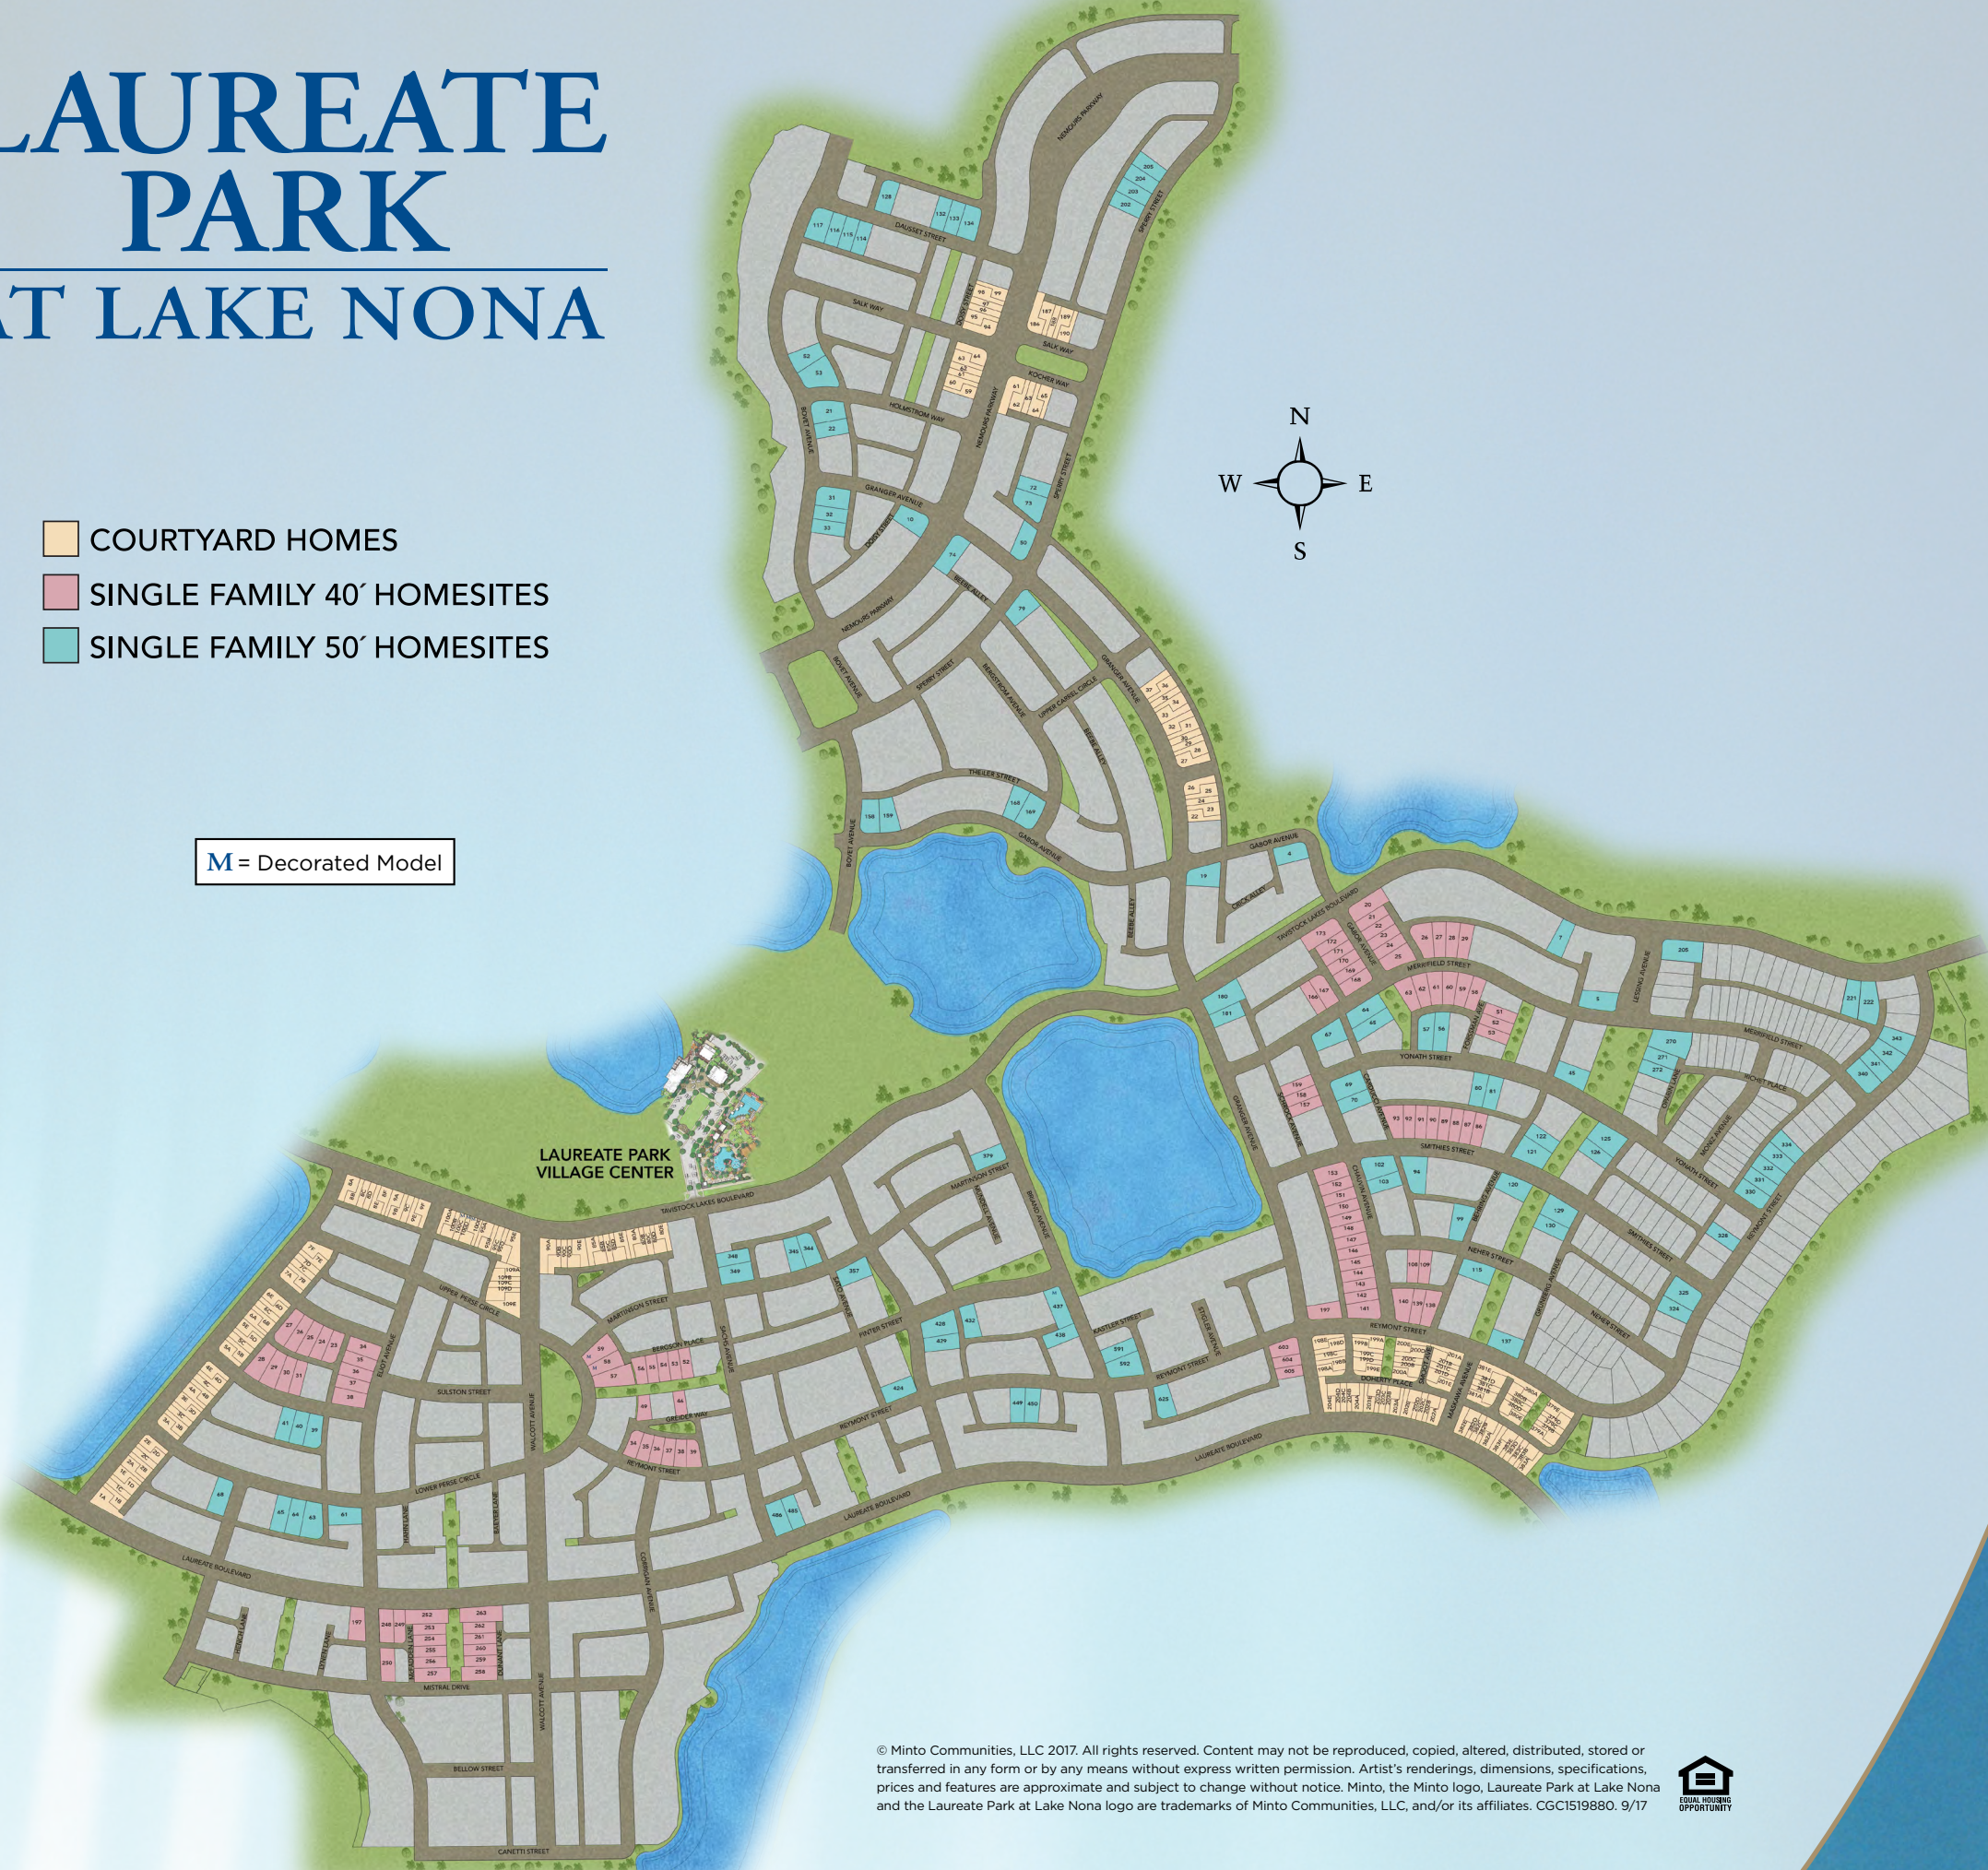

LAUREATE PARK

AT LAKE NONA

- COURTYARD HOMES
- SINGLE FAMILY 40' HOMESITES
- SINGLE FAMILY 50' HOMESITES

M = Decorated Model

© Minto Communities, LLC 2017. All rights reserved. Content may not be reproduced, copied, altered, distributed, stored or transferred in any form or by any means without express written permission. Artist's renderings, dimensions, specifications, prices and features are approximate and subject to change without notice. Minto, the Minto logo, Laureate Park at Lake Nona and the Laureate Park at Lake Nona logo are trademarks of Minto Communities, LLC, and/or its affiliates. CGC1519880. 9/17