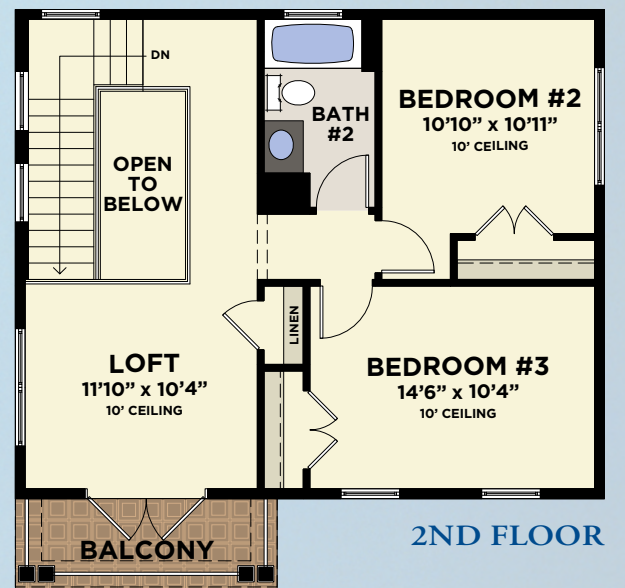

LAUREATE PARK

AT LAKE NONA

VALE COLLECTION • SINGLE-FAMILY HOME DESIGNS

VALE COLLECTION
CARLSSON GRANDE

3 BEDROOMS, LOFT, 2.5 BATHS, 2-CAR GARAGE

AVAILABLE 3-CAR GARAGE
(730 SQ. FT.)

CARLSSON GRANDE

First Floor	1,380
Second Floor	636
Total A/C Sq. Ft.	2,016
2-Car Garage	642
Covered Entry	134
Covered Lanai	303
Covered Balcony	62
Total Sq. Ft.	3,157

AVAILABLE MASTER BATH

AVAILABLE BEDROOM #4

VALE COLLECTION
HUXLEY GRANDE

3 BEDROOMS, DEN, LOFT, 2.5 BATHS, 2-CAR GARAGE

AVAILABLE 3-CAR GARAGE
(730 SQ. FT.)

HUXLEY GRANDE

First Floor	1,164
Second Floor	1,094
Total A/C Sq. Ft.	2,258
2-Car Garage	642
Covered Entry	157
Covered Lanais	516
Covered Balcony	146
Total Sq. Ft.	3,719

VALE COLLECTION
CORMACK GRANDE

3 BEDROOMS, LOFT, 2.5 BATHS, 2-CAR GARAGE

ELEVATION A

ELEVATION B

ELEVATION C

ELEVATION D

ELEVATION E

1ST FLOOR

AVAILABLE DEN

AVAILABLE WET/DRY BAR IN DINING RM.

AVAILABLE 3-CAR GARAGE (734 SQ. FT.)

2ND FLOOR

AVAILABLE SITTING ROOM

AVAILABLE BEDROOM #4

CORMACK GRANDE

First Floor	1,116
Second Floor	1,191
Total A/C Sq. Ft.	2,307
2-Car Garage	640
Covered Entry	166
Covered Lanais	401
Covered Balcony	166
Total Sq. Ft.	3,680