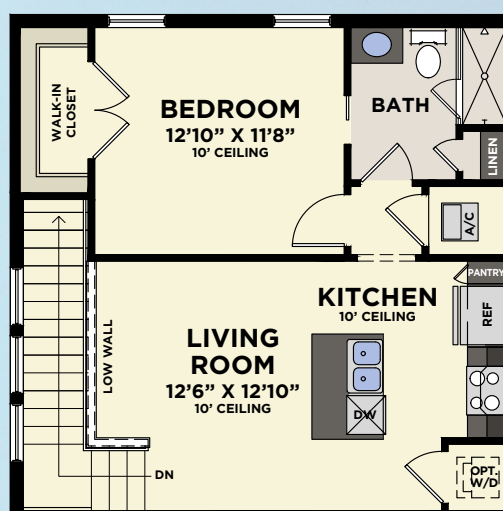

AVAILABLE DEN

AVAILABLE WET/DRY BAR IN DINING RM.

AVAILABLE 3-CAR GARAGE (734 SQ. FT.)

2ND FLOOR

AVAILABLE SITTING ROOM

AVAILABLE BEDROOM #4

CORMACK GRANDE

First Floor	1,116
Second Floor	1,191
Total A/C Sq. Ft.	2,307
2-Car Garage	640
Covered Entry	166
Covered Lanais	401
Covered Balcony	166
Total Sq. Ft.	3,680

LAUREATE PARK
 AT LAKE NONA

AVAILABLE SINGLE-FAMILY 2ND FLOOR RETREAT

2-CAR GARAGE (COURTYARD ENTRY) WITH SECOND FLOOR BONUS ROOM OR SUITE

LOWER FLOOR

SECOND FLOOR
W/BONUS ROOM

SECOND FLOOR
W/SUITE

Available for the Carlsson Grande, Huxley Grande & Cormack Grande Plans

2-CAR GARAGE (DRIVEWAY ENTRY) WITH SECOND FLOOR SUITE

LOWER FLOOR

SECOND FLOOR
W/SUITE

Available for the Carlsson Grande, Huxley Grande & Cormack Grande Plans

3-CAR GARAGE (COURTYARD ENTRY) WITH SECOND FLOOR BONUS ROOM OR SUITE

LOWER FLOOR

SECOND FLOOR
W/BONUS ROOM

SECOND FLOOR
W/SUITE

Available for the Carlsson Grande, Huxley Grande & Cormack Grande Plans

2ND FLOOR RETREAT WITH 2-CAR GARAGE

Total A/C Sq. Ft.	720
2-Car Garage	548
Storage	68
Covered Entry	16
Total Sq. Ft.	1,352