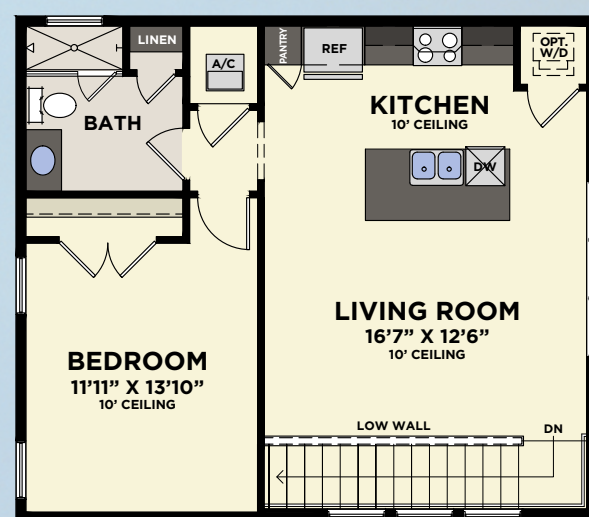

LAUREATE PARK
 AT LAKE NONA

AVAILABLE SINGLE-FAMILY 2ND FLOOR RETREAT

2-CAR GARAGE (COURTYARD ENTRY) WITH SECOND FLOOR BONUS ROOM OR SUITE

LOWER FLOOR

SECOND FLOOR
W/BONUS ROOM

SECOND FLOOR
W/SUITE

Available for the Carlsson Grande, Huxley Grande & Cormack Grande Plans

2-CAR GARAGE (DRIVEWAY ENTRY) WITH SECOND FLOOR SUITE

LOWER FLOOR

SECOND FLOOR
W/SUITE

Available for the Carlsson Grande, Huxley Grande & Cormack Grande Plans

3-CAR GARAGE (COURTYARD ENTRY) WITH SECOND FLOOR BONUS ROOM OR SUITE

LOWER FLOOR

SECOND FLOOR
W/BONUS ROOM

SECOND FLOOR
W/SUITE

Available for the Carlsson Grande, Huxley Grande & Cormack Grande Plans

2ND FLOOR RETREAT WITH 2-CAR GARAGE

Total A/C Sq. Ft.	720
2-Car Garage	548
Storage	68
Covered Entry	16
Total Sq. Ft.	1,352