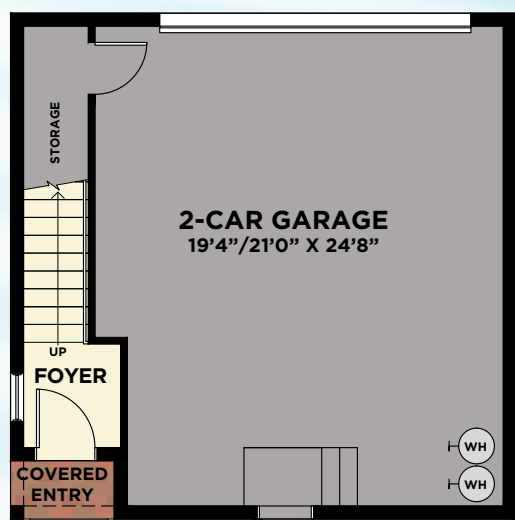

AVAILABLE DEN

AVAILABLE WET/DRY BAR IN DINING RM.

AVAILABLE 3-CAR GARAGE (734 SQ. FT.)

2ND FLOOR

AVAILABLE SITTING ROOM

AVAILABLE BEDROOM #4

CORMACK GRANDE

First Floor	1,116
Second Floor	1,191
Total A/C Sq. Ft.	2,307
2-Car Garage	640
Covered Entry	166
Covered Lanais	401
Covered Balcony	166
Total Sq. Ft.	3,680

LAUREATE PARK
 AT LAKE NONA

AVAILABLE SINGLE-FAMILY 2ND FLOOR RETREAT

2-CAR GARAGE (COURTYARD ENTRY) WITH SECOND FLOOR BONUS ROOM OR SUITE

LOWER FLOOR

SECOND FLOOR
W/BONUS ROOM

SECOND FLOOR
W/SUITE

Available for the Carlsson Grande, Huxley Grande & Cormack Grande Plans

2-CAR GARAGE (DRIVEWAY ENTRY) WITH SECOND FLOOR SUITE

LOWER FLOOR

SECOND FLOOR
W/SUITE

Available for the Carlsson Grande, Huxley Grande & Cormack Grande Plans

3-CAR GARAGE (COURTYARD ENTRY) WITH SECOND FLOOR BONUS ROOM OR SUITE

LOWER FLOOR

SECOND FLOOR
W/BONUS ROOM

SECOND FLOOR
W/SUITE

Available for the Carlsson Grande, Huxley Grande & Cormack Grande Plans

2ND FLOOR RETREAT WITH 2-CAR GARAGE

Total A/C Sq. Ft.	720
2-Car Garage	548
Storage	68
Covered Entry	16
Total Sq. Ft.	1,352