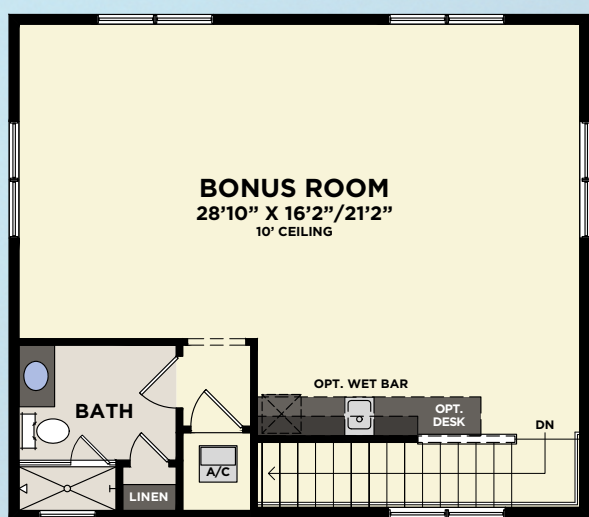

AVAILABLE DEN

AVAILABLE WET/DRY BAR IN DINING RM.

AVAILABLE 3-CAR GARAGE (734 SQ. FT.)

2ND FLOOR

AVAILABLE SITTING ROOM

AVAILABLE BEDROOM #4

CORMACK GRANDE

First Floor	1,116
Second Floor	1,191
Total A/C Sq. Ft.	2,307
2-Car Garage	640
Covered Entry	166
Covered Lanais	401
Covered Balcony	166
Total Sq. Ft.	3,680

LAUREATE PARK
 AT LAKE NONA

AVAILABLE SINGLE-FAMILY 2ND FLOOR RETREAT

2-CAR GARAGE (COURTYARD ENTRY) WITH SECOND FLOOR BONUS ROOM OR SUITE

LOWER FLOOR

SECOND FLOOR
W/BONUS ROOM

SECOND FLOOR
W/SUITE

Available for the Carlsson Grande, Huxley Grande & Cormack Grande Plans

2-CAR GARAGE (DRIVEWAY ENTRY) WITH SECOND FLOOR SUITE

LOWER FLOOR

SECOND FLOOR
W/SUITE

Available for the Carlsson Grande, Huxley Grande & Cormack Grande Plans

3-CAR GARAGE (COURTYARD ENTRY) WITH SECOND FLOOR BONUS ROOM OR SUITE

LOWER FLOOR

SECOND FLOOR
W/BONUS ROOM

SECOND FLOOR
W/SUITE

Available for the Carlsson Grande, Huxley Grande & Cormack Grande Plans

2ND FLOOR RETREAT WITH 2-CAR GARAGE

Total A/C Sq. Ft.	720
2-Car Garage	548
Storage	68
Covered Entry	16
Total Sq. Ft.	1,352