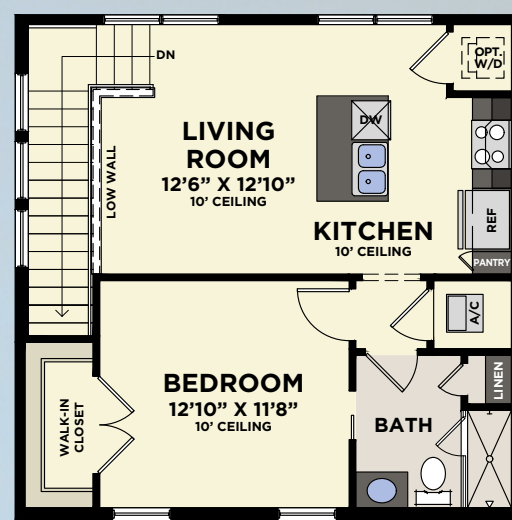

AVAILABLE DEN

AVAILABLE WET/DRY BAR IN DINING RM.

AVAILABLE 3-CAR GARAGE (734 SQ. FT.)

2ND FLOOR

AVAILABLE SITTING ROOM

AVAILABLE BEDROOM #4

CORMACK GRANDE

First Floor	1,116
Second Floor	1,191
Total A/C Sq. Ft.	2,307
2-Car Garage	640
Covered Entry	166
Covered Lanais	401
Covered Balcony	166
Total Sq. Ft.	3,680

LAUREATE PARK
 AT LAKE NONA

AVAILABLE SINGLE-FAMILY 2ND FLOOR RETREAT

2-CAR GARAGE (COURTYARD ENTRY) WITH SECOND FLOOR BONUS ROOM OR SUITE

LOWER FLOOR

SECOND FLOOR
W/BONUS ROOM

SECOND FLOOR
W/SUITE

Available for the Carlsson Grande, Huxley Grande & Cormack Grande Plans

2-CAR GARAGE (DRIVEWAY ENTRY) WITH SECOND FLOOR SUITE

LOWER FLOOR

SECOND FLOOR
W/SUITE

Available for the Carlsson Grande, Huxley Grande & Cormack Grande Plans

3-CAR GARAGE (COURTYARD ENTRY) WITH SECOND FLOOR BONUS ROOM OR SUITE

LOWER FLOOR

SECOND FLOOR
W/BONUS ROOM

SECOND FLOOR
W/SUITE

Available for the Carlsson Grande, Huxley Grande & Cormack Grande Plans

2ND FLOOR RETREAT WITH 2-CAR GARAGE

Total A/C Sq. Ft.	720
2-Car Garage	548
Storage	68
Covered Entry	16
Total Sq. Ft.	1,352