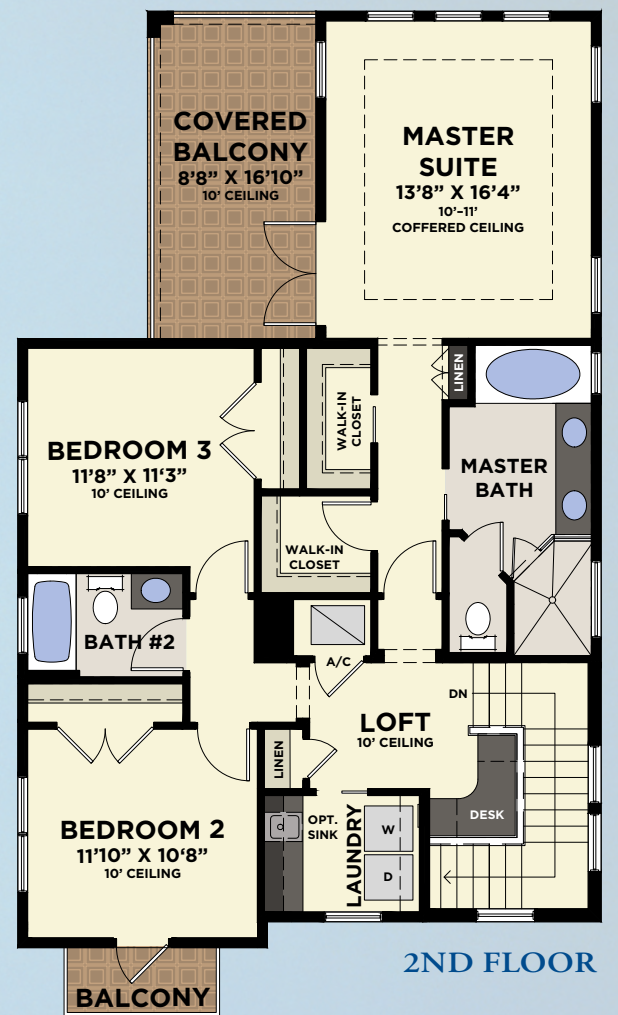

LAUREATE PARK

AT LAKE NONA

VALE COLLECTION • SINGLE-FAMILY HOME DESIGNS

VALE COLLECTION
CARLSSON GRANDE

3 BEDROOMS, LOFT, 2.5 BATHS, 2-CAR GARAGE

AVAILABLE 3-CAR GARAGE
(730 SQ. FT.)

CARLSSON GRANDE

First Floor	1,380
Second Floor	636
Total A/C Sq. Ft.	2,016
2-Car Garage	642
Covered Entry	134
Covered Lanai	303
Covered Balcony	62
Total Sq. Ft.	3,157

AVAILABLE MASTER BATH

AVAILABLE BEDROOM #4

VALE COLLECTION
HUXLEY GRANDE

3 BEDROOMS, DEN, LOFT, 2.5 BATHS, 2-CAR GARAGE

AVAILABLE 3-CAR GARAGE
(730 SQ. FT.)

HUXLEY GRANDE

First Floor	1,164
Second Floor	1,094
Total A/C Sq. Ft.	2,258
2-Car Garage	642
Covered Entry	157
Covered Lanais	516
Covered Balcony	146
Total Sq. Ft.	3,719

VALE COLLECTION
CORMACK GRANDE

3 BEDROOMS, LOFT, 2.5 BATHS, 2-CAR GARAGE

ELEVATION A

ELEVATION B

ELEVATION C

ELEVATION D

ELEVATION E

1ST FLOOR

AVAILABLE DEN

AVAILABLE WET/DRY BAR IN DINING RM.

AVAILABLE 3-CAR GARAGE (734 SQ. FT.)

2ND FLOOR

AVAILABLE SITTING ROOM

AVAILABLE BEDROOM #4

CORMACK GRANDE

First Floor	1,116
Second Floor	1,191
Total A/C Sq. Ft.	2,307
2-Car Garage	640
Covered Entry	166
Covered Lanais	401
Covered Balcony	166
Total Sq. Ft.	3,680