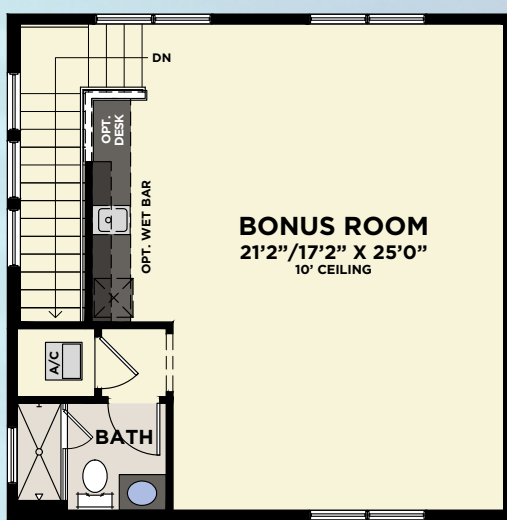

AVAILABLE MASTER BATH

AVAILABLE BEDROOM #4

VALE COLLECTION
HUXLEY GRANDE

3 BEDROOMS, DEN, LOFT, 2.5 BATHS, 2-CAR GARAGE

AVAILABLE 3-CAR GARAGE
(730 SQ. FT.)

HUXLEY GRANDE

First Floor	1,164
Second Floor	1,094
Total A/C Sq. Ft.	2,258
2-Car Garage	642
Covered Entry	157
Covered Lanais	516
Covered Balcony	146
Total Sq. Ft.	3,719

AVAILABLE DEN

AVAILABLE WET/DRY BAR IN DINING RM.

AVAILABLE 3-CAR GARAGE (734 SQ. FT.)

2ND FLOOR

AVAILABLE SITTING ROOM

AVAILABLE BEDROOM #4

CORMACK GRANDE

First Floor	1,116
Second Floor	1,191
Total A/C Sq. Ft.	2,307
2-Car Garage	640
Covered Entry	166
Covered Lanais	401
Covered Balcony	166
Total Sq. Ft.	3,680

LAUREATE PARK
 AT LAKE NONA

AVAILABLE SINGLE-FAMILY 2ND FLOOR RETREAT

2-CAR GARAGE (COURTYARD ENTRY) WITH SECOND FLOOR BONUS ROOM OR SUITE

LOWER FLOOR

SECOND FLOOR
W/BONUS ROOM

SECOND FLOOR
W/SUITE

Available for the Carlsson Grande, Huxley Grande & Cormack Grande Plans

2-CAR GARAGE (DRIVEWAY ENTRY) WITH SECOND FLOOR SUITE

LOWER FLOOR

SECOND FLOOR
W/SUITE

Available for the Carlsson Grande, Huxley Grande & Cormack Grande Plans

3-CAR GARAGE (COURTYARD ENTRY) WITH SECOND FLOOR BONUS ROOM OR SUITE