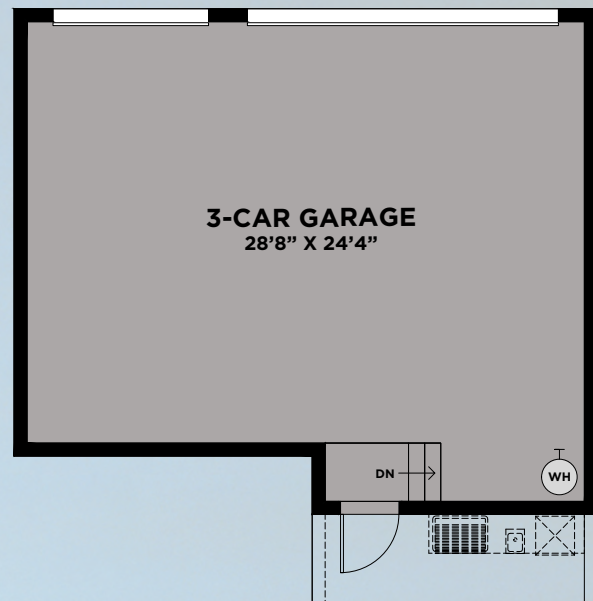

AVAILABLE MASTER BATH

AVAILABLE BEDROOM #4

VALE COLLECTION
HUXLEY GRANDE

3 BEDROOMS, DEN, LOFT, 2.5 BATHS, 2-CAR GARAGE

AVAILABLE 3-CAR GARAGE
(730 SQ. FT.)

HUXLEY GRANDE

First Floor	1,164
Second Floor	1,094
Total A/C Sq. Ft.	2,258
2-Car Garage	642
Covered Entry	157
Covered Lanais	516
Covered Balcony	146
Total Sq. Ft.	3,719

VALE COLLECTION
CORMACK GRANDE

3 BEDROOMS, LOFT, 2.5 BATHS, 2-CAR GARAGE

ELEVATION A

ELEVATION B

ELEVATION C

ELEVATION D

ELEVATION E

1ST FLOOR

AVAILABLE DEN

AVAILABLE WET/DRY BAR IN DINING RM.

AVAILABLE 3-CAR GARAGE (734 SQ. FT.)

2ND FLOOR

AVAILABLE SITTING ROOM

AVAILABLE BEDROOM #4

CORMACK GRANDE

First Floor	1,116
Second Floor	1,191
Total A/C Sq. Ft.	2,307
2-Car Garage	640
Covered Entry	166
Covered Lanais	401
Covered Balcony	166
Total Sq. Ft.	3,680

LAUREATE PARK
 AT LAKE NONA

AVAILABLE SINGLE-FAMILY 2ND FLOOR RETREAT

2-CAR GARAGE (COURTYARD ENTRY) WITH SECOND FLOOR BONUS ROOM OR SUITE

LOWER FLOOR

SECOND FLOOR
W/BONUS ROOM

SECOND FLOOR
W/SUITE

Available for the Carlsson Grande, Huxley Grande & Cormack Grande Plans