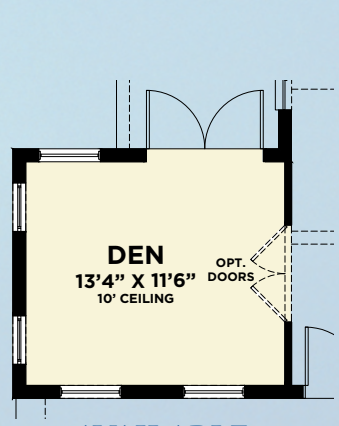

AVAILABLE MASTER BATH

AVAILABLE BEDROOM #4

VALE COLLECTION
HUXLEY GRANDE

3 BEDROOMS, DEN, LOFT, 2.5 BATHS, 2-CAR GARAGE

AVAILABLE 3-CAR GARAGE
(730 SQ. FT.)

HUXLEY GRANDE

First Floor	1,164
Second Floor	1,094
Total A/C Sq. Ft.	2,258
2-Car Garage	642
Covered Entry	157
Covered Lanais	516
Covered Balcony	146
Total Sq. Ft.	3,719

VALE COLLECTION
CORMACK GRANDE

3 BEDROOMS, LOFT, 2.5 BATHS, 2-CAR GARAGE

ELEVATION A

ELEVATION B

ELEVATION C

ELEVATION D

ELEVATION E

1ST FLOOR

AVAILABLE DEN

AVAILABLE WET/DRY BAR IN DINING RM.

AVAILABLE 3-CAR GARAGE (734 SQ. FT.)

2ND FLOOR

AVAILABLE SITTING ROOM

AVAILABLE BEDROOM #4

CORMACK GRANDE

First Floor	1,116
Second Floor	1,191
Total A/C Sq. Ft.	2,307
2-Car Garage	640
Covered Entry	166
Covered Lanais	401
Covered Balcony	166
Total Sq. Ft.	3,680

2-CAR GARAGE (DRIVEWAY ENTRY) WITH SECOND FLOOR SUITE

LOWER FLOOR

SECOND FLOOR
W/SUITE

Available for the Carlsson Grande, Huxley Grande & Cormack Grande Plans

3-CAR GARAGE (COURTYARD ENTRY) WITH SECOND FLOOR BONUS ROOM OR SUITE