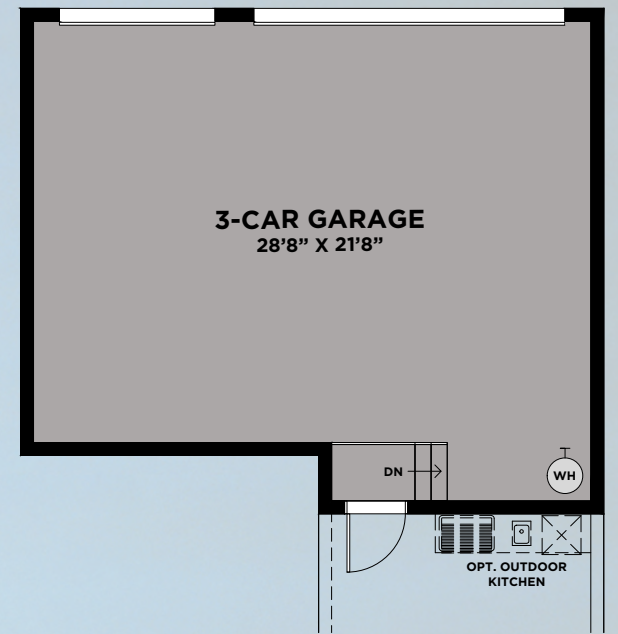

LAUREATE PARK

AT LAKE NONA

VALE COLLECTION • SINGLE-FAMILY HOME DESIGNS

VALE COLLECTION
CARLSSON GRANDE

3 BEDROOMS, LOFT, 2.5 BATHS, 2-CAR GARAGE

AVAILABLE 3-CAR GARAGE
(730 SQ. FT.)

CARLSSON GRANDE

First Floor	1,380
Second Floor	636
Total A/C Sq. Ft.	2,016
2-Car Garage	642
Covered Entry	134
Covered Lanai	303
Covered Balcony	62
Total Sq. Ft.	3,157

AVAILABLE MASTER BATH

AVAILABLE BEDROOM #4

VALE COLLECTION
HUXLEY GRANDE

3 BEDROOMS, DEN, LOFT, 2.5 BATHS, 2-CAR GARAGE

AVAILABLE 3-CAR GARAGE
(730 SQ. FT.)

HUXLEY GRANDE

First Floor	1,164
Second Floor	1,094
Total A/C Sq. Ft.	2,258
2-Car Garage	642
Covered Entry	157
Covered Lanais	516
Covered Balcony	146
Total Sq. Ft.	3,719

VALE COLLECTION
CORMACK GRANDE

3 BEDROOMS, LOFT, 2.5 BATHS, 2-CAR GARAGE

ELEVATION A

ELEVATION B

ELEVATION C

ELEVATION D

ELEVATION E

1ST FLOOR

AVAILABLE DEN

AVAILABLE WET/DRY BAR IN DINING RM.

AVAILABLE 3-CAR GARAGE (734 SQ. FT.)

2ND FLOOR

AVAILABLE SITTING ROOM

AVAILABLE BEDROOM #4

CORMACK GRANDE

First Floor	1,116
Second Floor	1,191
Total A/C Sq. Ft.	2,307
2-Car Garage	640
Covered Entry	166
Covered Lanais	401
Covered Balcony	166
Total Sq. Ft.	3,680