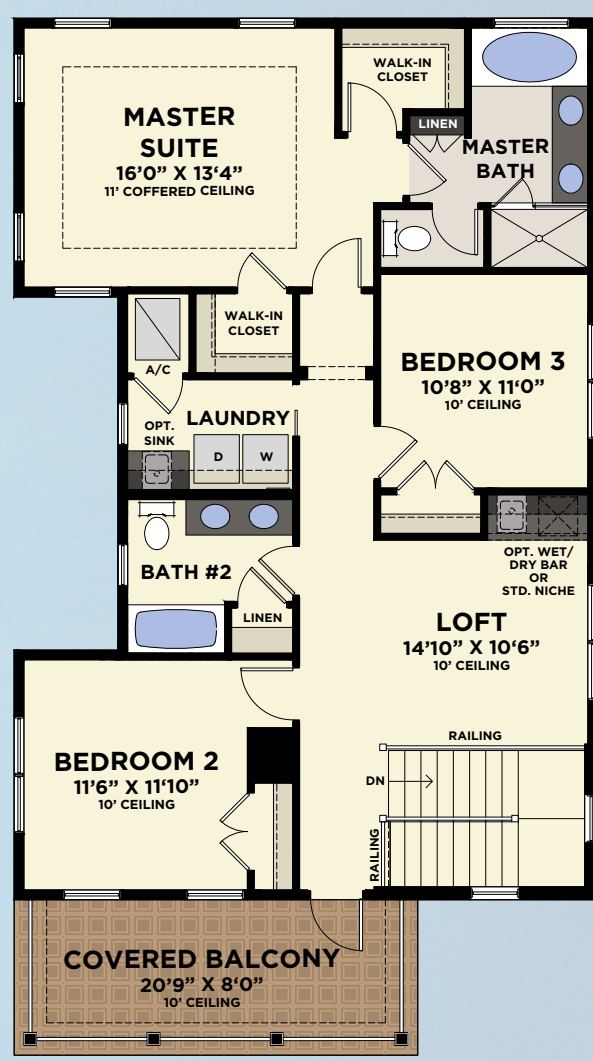

AVAILABLE MASTER BATH

AVAILABLE BEDROOM #4

VALE COLLECTION
HUXLEY GRANDE

3 BEDROOMS, DEN, LOFT, 2.5 BATHS, 2-CAR GARAGE

AVAILABLE 3-CAR GARAGE
(730 SQ. FT.)

HUXLEY GRANDE

First Floor	1,164
Second Floor	1,094
Total A/C Sq. Ft.	2,258
2-Car Garage	642
Covered Entry	157
Covered Lanais	516
Covered Balcony	146
Total Sq. Ft.	3,719

VALE COLLECTION
CORMACK GRANDE

3 BEDROOMS, LOFT, 2.5 BATHS, 2-CAR GARAGE

ELEVATION A

ELEVATION B

ELEVATION C

ELEVATION D

ELEVATION E

1ST FLOOR

AVAILABLE DEN

AVAILABLE WET/DRY BAR IN DINING RM.

AVAILABLE 3-CAR GARAGE (734 SQ. FT.)

2ND FLOOR

AVAILABLE SITTING ROOM

AVAILABLE BEDROOM #4

CORMACK GRANDE

First Floor	1,116
Second Floor	1,191
Total A/C Sq. Ft.	2,307
2-Car Garage	640
Covered Entry	166
Covered Lanais	401
Covered Balcony	166
Total Sq. Ft.	3,680

LAUREATE PARK
 AT LAKE NONA

AVAILABLE SINGLE-FAMILY 2ND FLOOR RETREAT

2-CAR GARAGE (COURTYARD ENTRY) WITH SECOND FLOOR BONUS ROOM OR SUITE

LOWER FLOOR

SECOND FLOOR
W/BONUS ROOM

SECOND FLOOR
W/SUITE

Available for the Carlsson Grande, Huxley Grande & Cormack Grande Plans