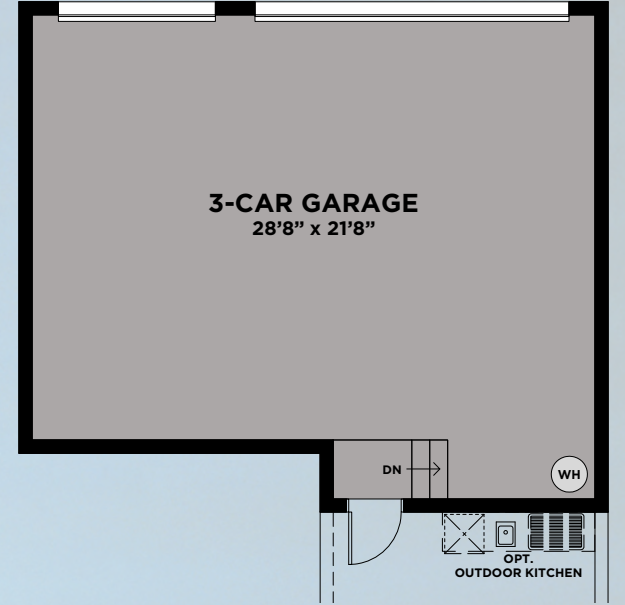

LAUREATE PARK

AT LAKE NONA

VALE COLLECTION • SINGLE-FAMILY HOME DESIGNS

VALE COLLECTION
CARLSSON GRANDE

3 BEDROOMS, LOFT, 2.5 BATHS, 2-CAR GARAGE

AVAILABLE 3-CAR GARAGE
(730 SQ. FT.)

CARLSSON GRANDE

First Floor	1,380
Second Floor	636
Total A/C Sq. Ft.	2,016
2-Car Garage	642
Covered Entry	134
Covered Lanai	303
Covered Balcony	62
Total Sq. Ft.	3,157

AVAILABLE MASTER BATH

AVAILABLE BEDROOM #4

VALE COLLECTION
HUXLEY GRANDE

3 BEDROOMS, DEN, LOFT, 2.5 BATHS, 2-CAR GARAGE

AVAILABLE 3-CAR GARAGE
(730 SQ. FT.)

HUXLEY GRANDE

First Floor	1,164
Second Floor	1,094
Total A/C Sq. Ft.	2,258
2-Car Garage	642
Covered Entry	157
Covered Lanais	516
Covered Balcony	146
Total Sq. Ft.	3,719

VALE COLLECTION
CORMACK GRANDE

3 BEDROOMS, LOFT, 2.5 BATHS, 2-CAR GARAGE

ELEVATION A

ELEVATION B

ELEVATION C

ELEVATION D

ELEVATION E

1ST FLOOR

AVAILABLE DEN

AVAILABLE WET/DRY BAR IN DINING RM.

AVAILABLE 3-CAR GARAGE (734 SQ. FT.)

2ND FLOOR

AVAILABLE SITTING ROOM

AVAILABLE BEDROOM #4

CORMACK GRANDE

First Floor	1,116
Second Floor	1,191
Total A/C Sq. Ft.	2,307
2-Car Garage	640
Covered Entry	166
Covered Lanais	401
Covered Balcony	166
Total Sq. Ft.	3,680