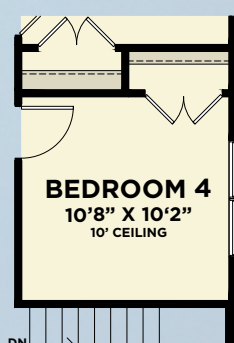

AVAILABLE DEN

AVAILABLE WET/DRY BAR IN DINING RM.

AVAILABLE 3-CAR GARAGE (734 SQ. FT.)

2ND FLOOR

AVAILABLE SITTING ROOM

AVAILABLE BEDROOM #4

CORMACK GRANDE

First Floor	1,116
Second Floor	1,191
Total A/C Sq. Ft.	2,307
2-Car Garage	640
Covered Entry	166
Covered Lanais	401
Covered Balcony	166
Total Sq. Ft.	3,680