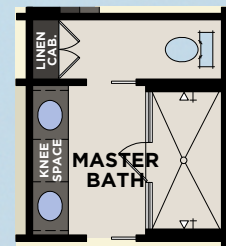

LAUREATE PARK

AT LAKE NONA

VALE COLLECTION • SINGLE-FAMILY HOME DESIGNS

VALE COLLECTION
CARLSSON GRANDE

3 BEDROOMS, LOFT, 2.5 BATHS, 2-CAR GARAGE

AVAILABLE 3-CAR GARAGE
(730 SQ. FT.)

CARLSSON GRANDE

First Floor	1,380
Second Floor	636
Total A/C Sq. Ft.	2,016
2-Car Garage	642
Covered Entry	134
Covered Lanai	303
Covered Balcony	62
Total Sq. Ft.	3,157

AVAILABLE MASTER BATH

AVAILABLE BEDROOM #4

VALE COLLECTION
HUXLEY GRANDE

3 BEDROOMS, DEN, LOFT, 2.5 BATHS, 2-CAR GARAGE

AVAILABLE 3-CAR GARAGE
(730 SQ. FT.)

HUXLEY GRANDE

First Floor	1,164
Second Floor	1,094
Total A/C Sq. Ft.	2,258
2-Car Garage	642
Covered Entry	157
Covered Lanais	516
Covered Balcony	146
Total Sq. Ft.	3,719

VALE COLLECTION
CORMACK GRANDE

3 BEDROOMS, LOFT, 2.5 BATHS, 2-CAR GARAGE

ELEVATION A

ELEVATION B

ELEVATION C

ELEVATION D

ELEVATION E

1ST FLOOR

AVAILABLE DEN

AVAILABLE WET/DRY BAR IN DINING RM.

AVAILABLE 3-CAR GARAGE (734 SQ. FT.)

2ND FLOOR

AVAILABLE SITTING ROOM

AVAILABLE BEDROOM #4

CORMACK GRANDE

First Floor	1,116
Second Floor	1,191
Total A/C Sq. Ft.	2,307
2-Car Garage	640
Covered Entry	166
Covered Lanais	401
Covered Balcony	166
Total Sq. Ft.	3,680