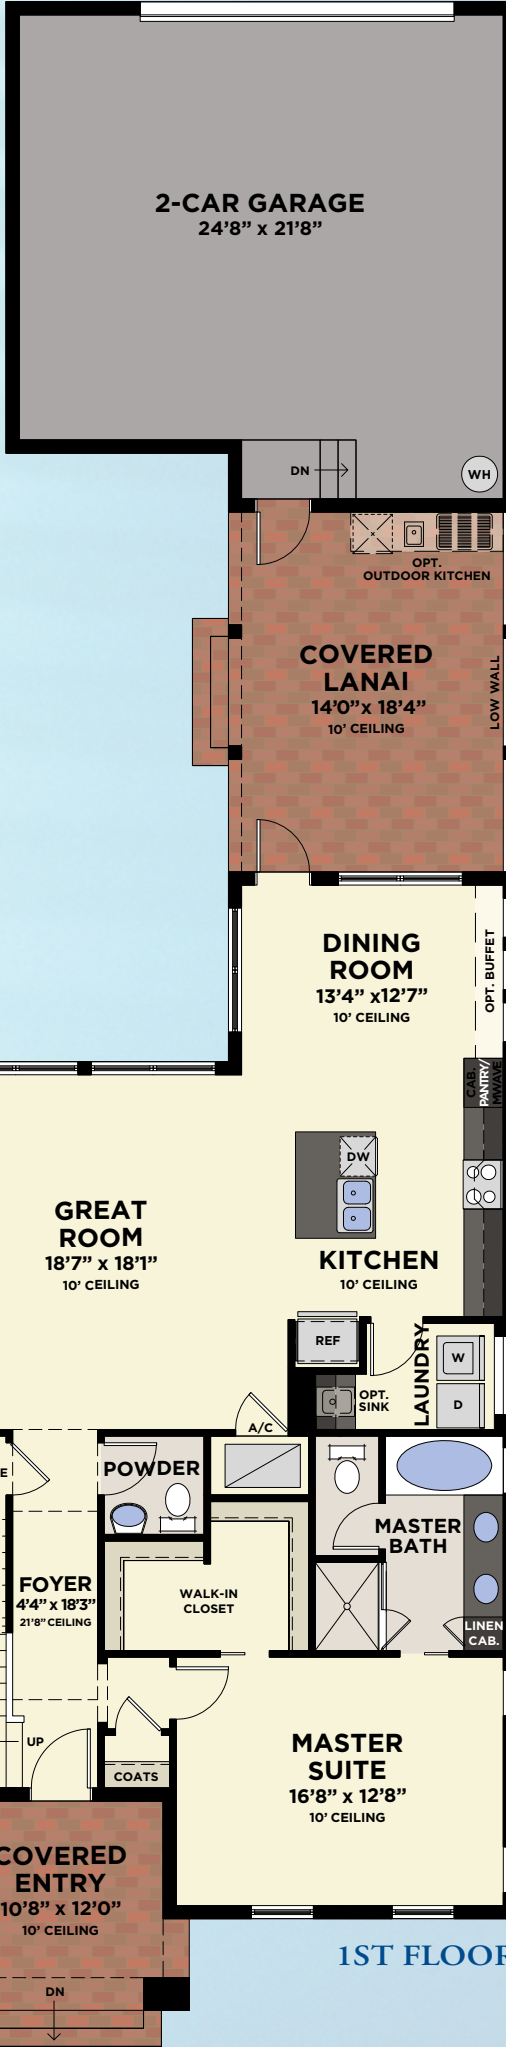

LAUREATE PARK

AT LAKE NONA

VALE COLLECTION • SINGLE-FAMILY HOME DESIGNS

VALE COLLECTION
CARLSSON GRANDE

3 BEDROOMS, LOFT, 2.5 BATHS, 2-CAR GARAGE

AVAILABLE 3-CAR GARAGE
(730 SQ. FT.)

CARLSSON GRANDE

First Floor	1,380
Second Floor	636
Total A/C Sq. Ft.	2,016
2-Car Garage	642
Covered Entry	134
Covered Lanai	303
Covered Balcony	62
Total Sq. Ft.	3,157

AVAILABLE MASTER BATH

AVAILABLE BEDROOM #4

VALE COLLECTION
HUXLEY GRANDE

3 BEDROOMS, DEN, LOFT, 2.5 BATHS, 2-CAR GARAGE

AVAILABLE 3-CAR GARAGE
(730 SQ. FT.)

HUXLEY GRANDE

First Floor	1,164
Second Floor	1,094
Total A/C Sq. Ft.	2,258
2-Car Garage	642
Covered Entry	157
Covered Lanais	516
Covered Balcony	146
Total Sq. Ft.	3,719

VALE COLLECTION
CORMACK GRANDE

3 BEDROOMS, LOFT, 2.5 BATHS, 2-CAR GARAGE

ELEVATION A

ELEVATION B

ELEVATION C

ELEVATION D

ELEVATION E

1ST FLOOR

AVAILABLE DEN

AVAILABLE WET/DRY BAR IN DINING RM.

AVAILABLE 3-CAR GARAGE (734 SQ. FT.)

2ND FLOOR

AVAILABLE SITTING ROOM

AVAILABLE BEDROOM #4

CORMACK GRANDE

First Floor	1,116
Second Floor	1,191
Total A/C Sq. Ft.	2,307
2-Car Garage	640
Covered Entry	166
Covered Lanais	401
Covered Balcony	166
Total Sq. Ft.	3,680