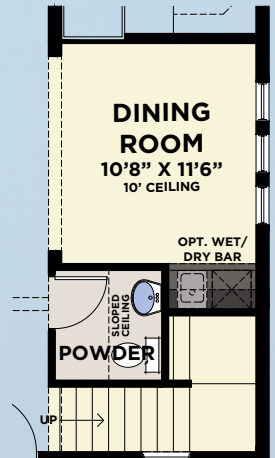

AVAILABLE MASTER BATH

AVAILABLE BEDROOM #4

VALE COLLECTION
HUXLEY GRANDE

3 BEDROOMS, DEN, LOFT, 2.5 BATHS, 2-CAR GARAGE

AVAILABLE 3-CAR GARAGE
(730 SQ. FT.)

HUXLEY GRANDE

First Floor	1,164
Second Floor	1,094
Total A/C Sq. Ft.	2,258
2-Car Garage	642
Covered Entry	157
Covered Lanais	516
Covered Balcony	146
Total Sq. Ft.	3,719

VALE COLLECTION
CORMACK GRANDE

3 BEDROOMS, LOFT, 2.5 BATHS, 2-CAR GARAGE

ELEVATION A

ELEVATION B

ELEVATION C

ELEVATION D

ELEVATION E

1ST FLOOR

AVAILABLE DEN

AVAILABLE WET/DRY BAR IN DINING RM.

AVAILABLE 3-CAR GARAGE (734 SQ. FT.)

2ND FLOOR

AVAILABLE SITTING ROOM

AVAILABLE BEDROOM #4

CORMACK GRANDE

First Floor	1,116
Second Floor	1,191
Total A/C Sq. Ft.	2,307
2-Car Garage	640
Covered Entry	166
Covered Lanais	401
Covered Balcony	166
Total Sq. Ft.	3,680

LAUREATE PARK
 AT LAKE NONA

AVAILABLE SINGLE-FAMILY 2ND FLOOR RETREAT

2-CAR GARAGE (COURTYARD ENTRY) WITH SECOND FLOOR BONUS ROOM OR SUITE

LOWER FLOOR

SECOND FLOOR
W/BONUS ROOM

SECOND FLOOR
W/SUITE

Available for the Carlsson Grande, Huxley Grande & Cormack Grande Plans