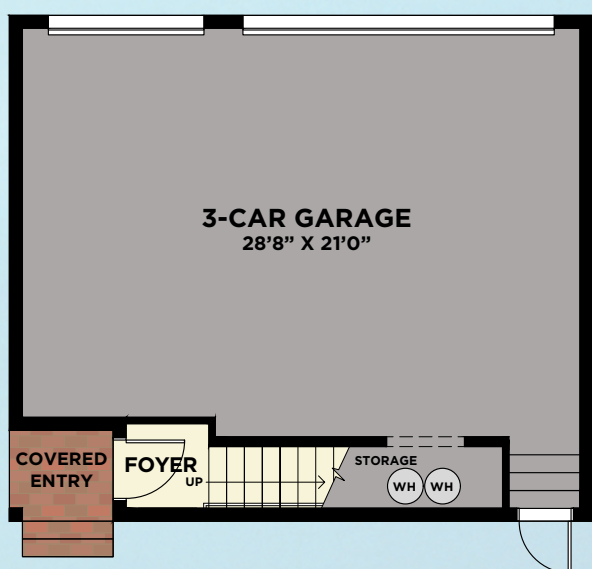

AVAILABLE DEN

AVAILABLE WET/DRY BAR IN DINING RM.

AVAILABLE 3-CAR GARAGE (734 SQ. FT.)

2ND FLOOR

AVAILABLE SITTING ROOM

AVAILABLE BEDROOM #4

CORMACK GRANDE

First Floor	1,116
Second Floor	1,191
Total A/C Sq. Ft.	2,307
2-Car Garage	640
Covered Entry	166
Covered Lanais	401
Covered Balcony	166
Total Sq. Ft.	3,680

LAUREATE PARK
 AT LAKE NONA

AVAILABLE SINGLE-FAMILY 2ND FLOOR RETREAT

2-CAR GARAGE (COURTYARD ENTRY) WITH SECOND FLOOR BONUS ROOM OR SUITE

LOWER FLOOR

SECOND FLOOR
W/BONUS ROOM

SECOND FLOOR
W/SUITE

Available for the Carlsson Grande, Huxley Grande & Cormack Grande Plans

2-CAR GARAGE (DRIVEWAY ENTRY) WITH SECOND FLOOR SUITE

LOWER FLOOR

SECOND FLOOR
W/SUITE

Available for the Carlsson Grande, Huxley Grande & Cormack Grande Plans

3-CAR GARAGE (COURTYARD ENTRY) WITH SECOND FLOOR BONUS ROOM OR SUITE

LOWER FLOOR

SECOND FLOOR
W/BONUS ROOM

SECOND FLOOR
W/SUITE

Available for the Carlsson Grande, Huxley Grande & Cormack Grande Plans

2ND FLOOR RETREAT WITH 2-CAR GARAGE

Total A/C Sq. Ft.	720
2-Car Garage	548
Storage	68
Covered Entry	16
Total Sq. Ft.	1,352