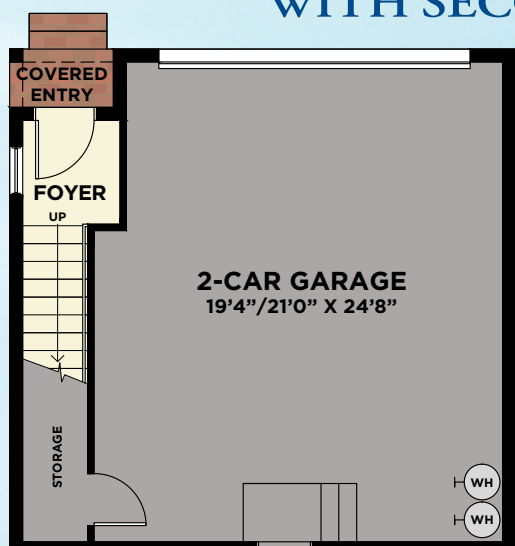

AVAILABLE DEN

AVAILABLE WET/DRY BAR IN DINING RM.

AVAILABLE 3-CAR GARAGE (734 SQ. FT.)

2ND FLOOR

AVAILABLE SITTING ROOM

AVAILABLE BEDROOM #4

CORMACK GRANDE

First Floor	1,116
Second Floor	1,191
Total A/C Sq. Ft.	2,307
2-Car Garage	640
Covered Entry	166
Covered Lanais	401
Covered Balcony	166
Total Sq. Ft.	3,680

LAUREATE PARK
 AT LAKE NONA

AVAILABLE SINGLE-FAMILY 2ND FLOOR RETREAT

2-CAR GARAGE (COURTYARD ENTRY) WITH SECOND FLOOR BONUS ROOM OR SUITE

LOWER FLOOR

SECOND FLOOR
W/BONUS ROOM

SECOND FLOOR
W/SUITE

Available for the Carlsson Grande, Huxley Grande & Cormack Grande Plans

2-CAR GARAGE (DRIVEWAY ENTRY) WITH SECOND FLOOR SUITE

LOWER FLOOR

SECOND FLOOR
W/SUITE

Available for the Carlsson Grande, Huxley Grande & Cormack Grande Plans

3-CAR GARAGE (COURTYARD ENTRY) WITH SECOND FLOOR BONUS ROOM OR SUITE

LOWER FLOOR

SECOND FLOOR
W/BONUS ROOM

SECOND FLOOR
W/SUITE

Available for the Carlsson Grande, Huxley Grande & Cormack Grande Plans

2ND FLOOR RETREAT WITH 2-CAR GARAGE

Total A/C Sq. Ft.	720
2-Car Garage	548
Storage	68
Covered Entry	16
Total Sq. Ft.	1,352