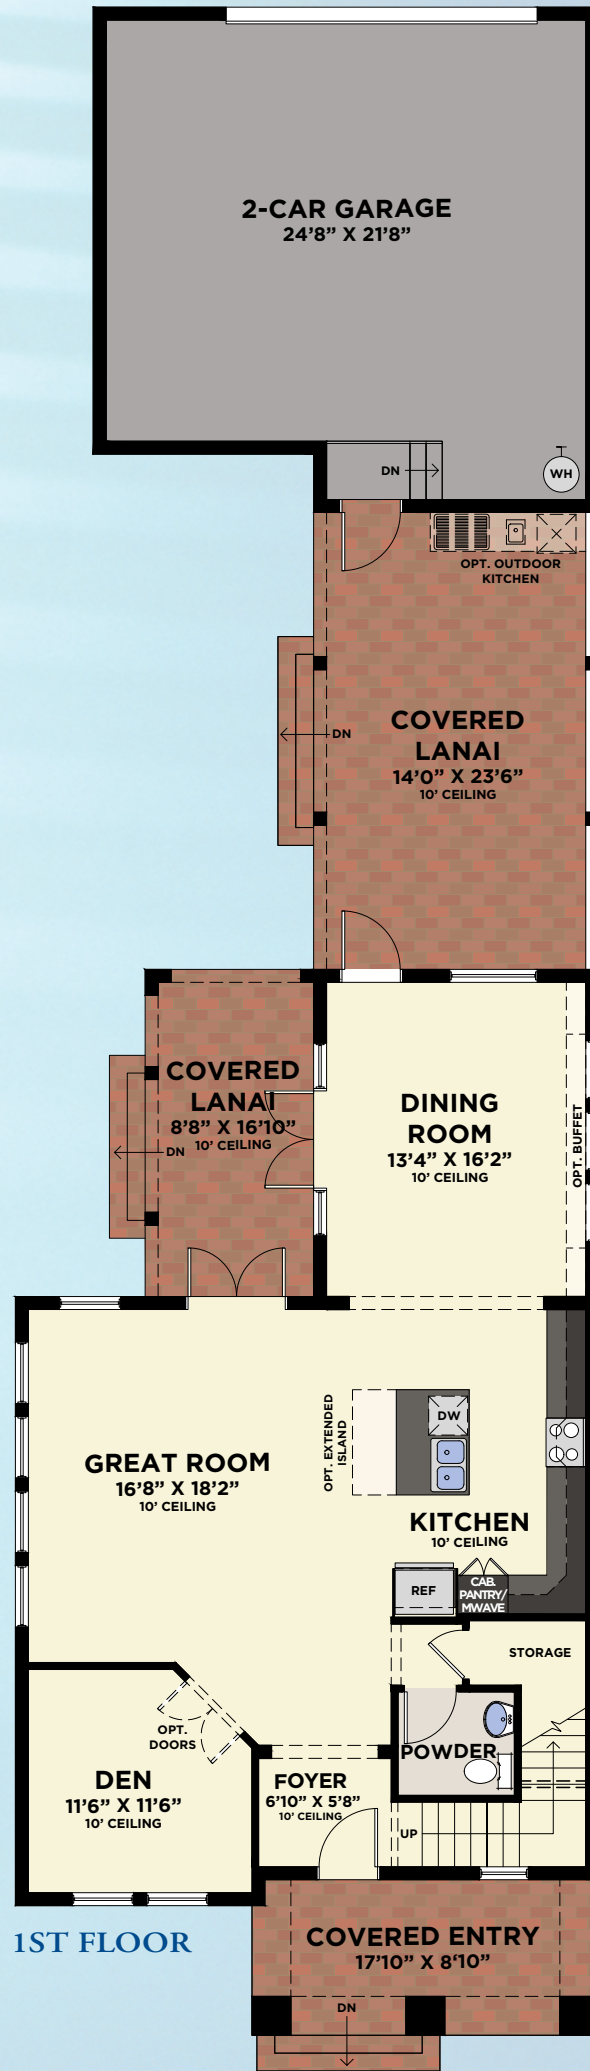

LAUREATE PARK

AT LAKE NONA

VALE COLLECTION • SINGLE-FAMILY HOME DESIGNS

VALE COLLECTION
CARLSSON GRANDE

3 BEDROOMS, LOFT, 2.5 BATHS, 2-CAR GARAGE

AVAILABLE 3-CAR GARAGE
(730 SQ. FT.)

CARLSSON GRANDE

First Floor	1,380
Second Floor	636
Total A/C Sq. Ft.	2,016
2-Car Garage	642
Covered Entry	134
Covered Lanai	303
Covered Balcony	62
Total Sq. Ft.	3,157

AVAILABLE MASTER BATH

AVAILABLE BEDROOM #4

VALE COLLECTION
HUXLEY GRANDE

3 BEDROOMS, DEN, LOFT, 2.5 BATHS, 2-CAR GARAGE

AVAILABLE 3-CAR GARAGE
(730 SQ. FT.)

HUXLEY GRANDE

First Floor	1,164
Second Floor	1,094
Total A/C Sq. Ft.	2,258
2-Car Garage	642
Covered Entry	157
Covered Lanais	516
Covered Balcony	146
Total Sq. Ft.	3,719

VALE COLLECTION
CORMACK GRANDE

3 BEDROOMS, LOFT, 2.5 BATHS, 2-CAR GARAGE

ELEVATION A

ELEVATION B

ELEVATION C

ELEVATION D

ELEVATION E

1ST FLOOR

AVAILABLE DEN

AVAILABLE WET/DRY BAR IN DINING RM.

AVAILABLE 3-CAR GARAGE (734 SQ. FT.)

2ND FLOOR

AVAILABLE SITTING ROOM

AVAILABLE BEDROOM #4

CORMACK GRANDE

First Floor	1,116
Second Floor	1,191
Total A/C Sq. Ft.	2,307
2-Car Garage	640
Covered Entry	166
Covered Lanais	401
Covered Balcony	166
Total Sq. Ft.	3,680