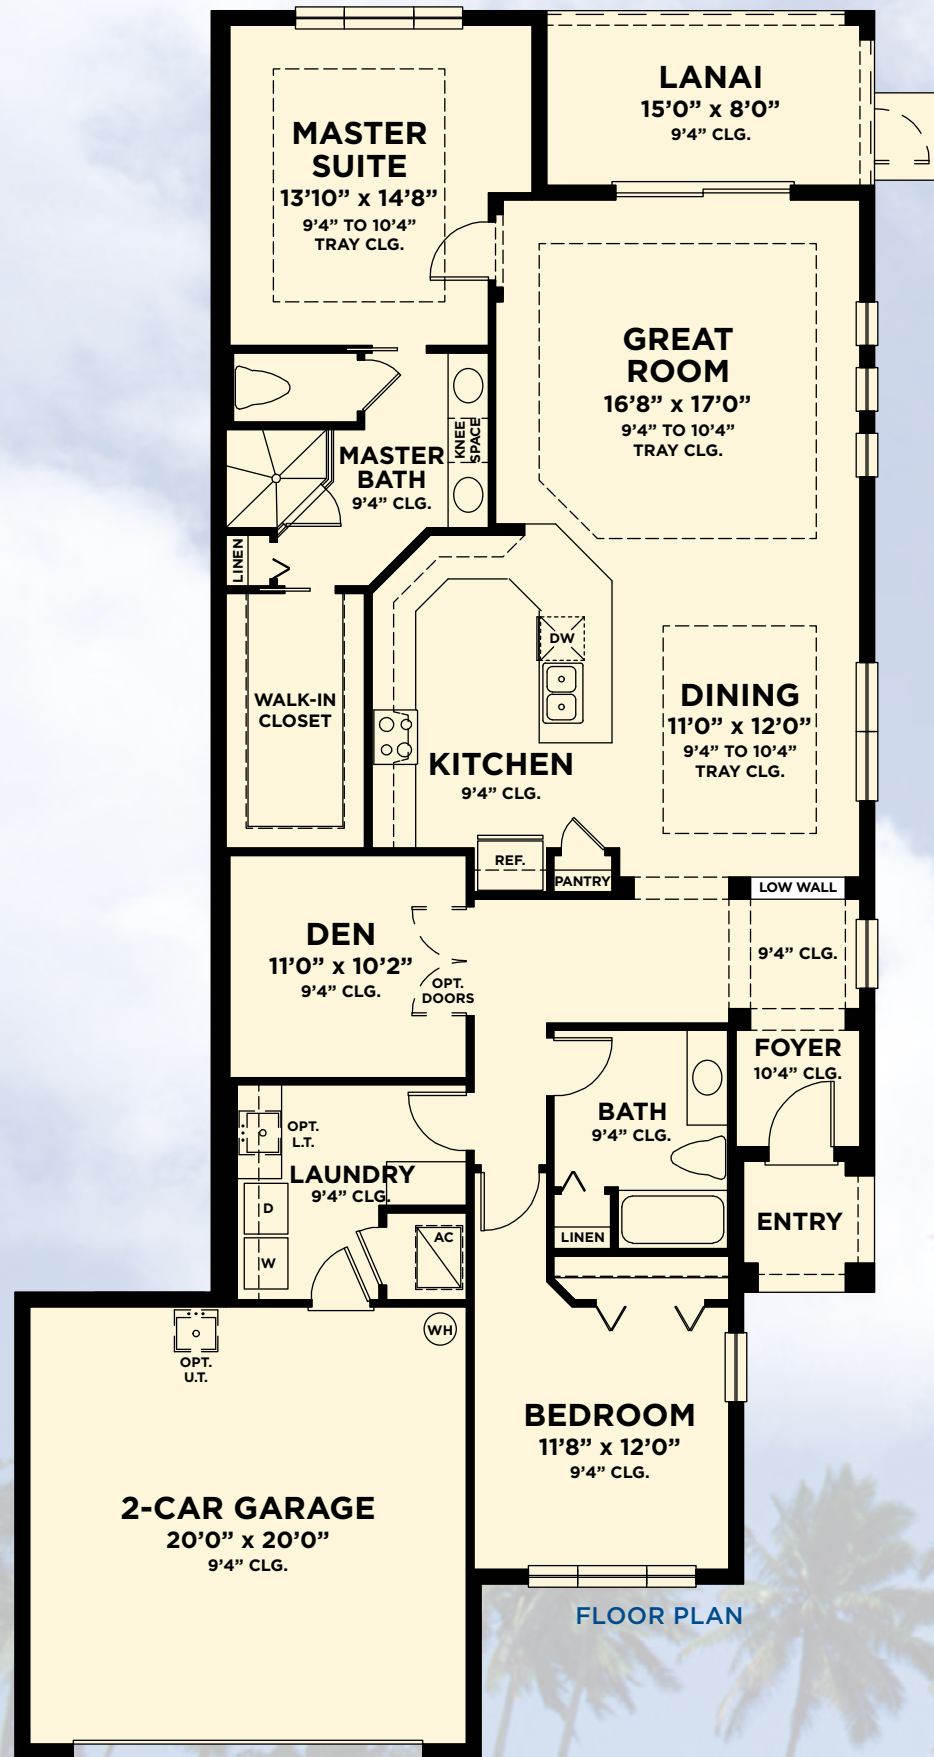

FLOOR PLAN

# Banyan

2 Bedrooms  
2 Baths  
Great Room  
Den  
Covered Lanai  
2-Car Garage

Total - A/C Sq. Ft.	1,735
2-Car Garage	530
Covered Entry	26
Covered Lanai	187
<b>Total Sq. Ft.</b>	<b>2,478</b>

AVAILABLE BEDROOM VARIATION

AVAILABLE STUDY VARIATION

AVAILABLE ELEVATION "B" VARIATION