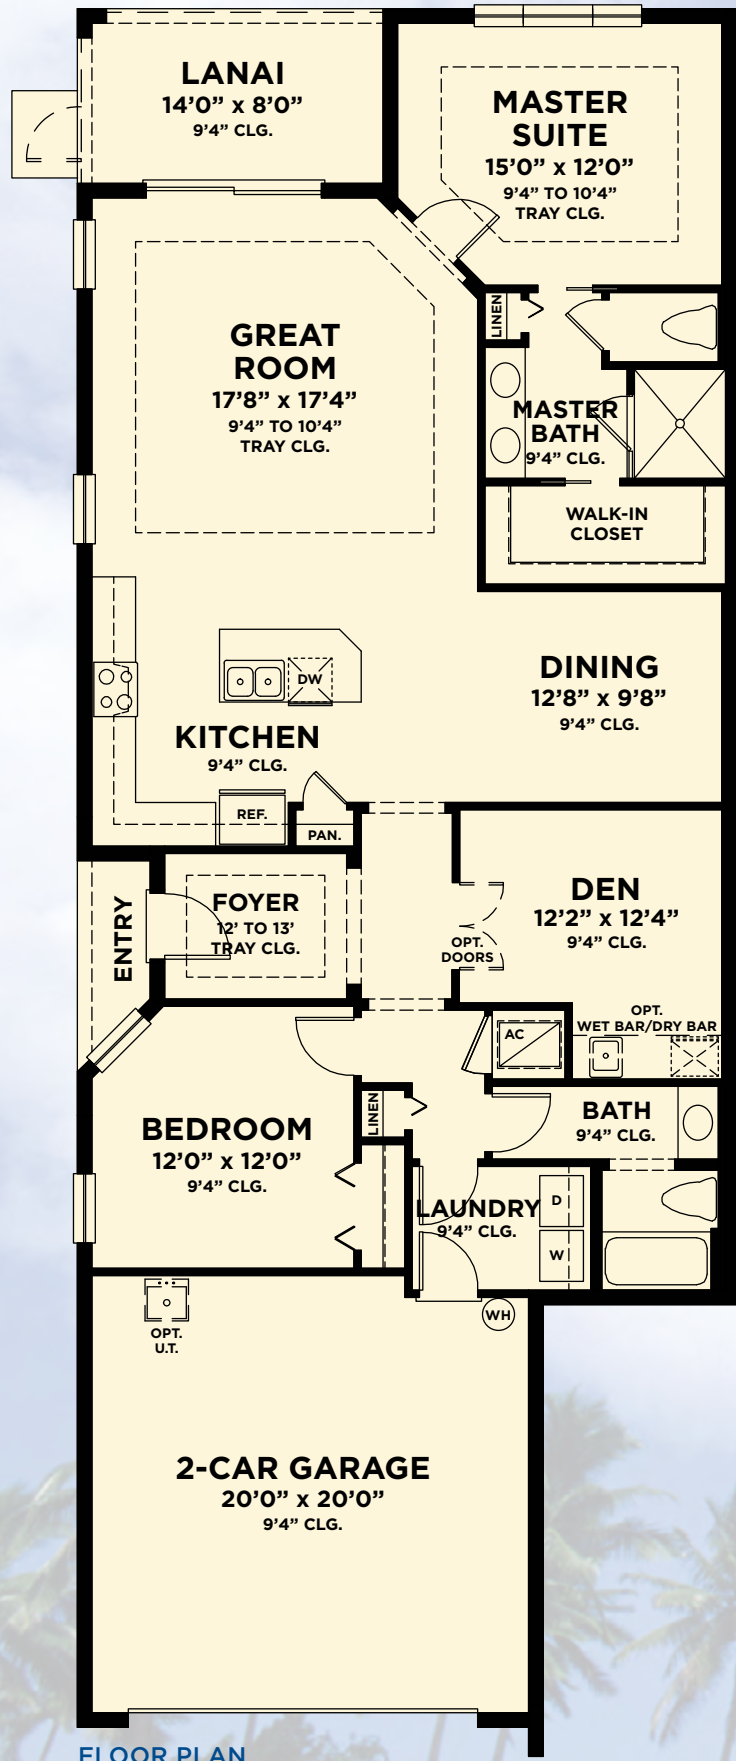

# Palm

2 Bedrooms  
2 Baths  
Great Room  
Hobby Room  
Covered Lanai  
2-Car Garage

Total - A/C Sq. Ft.	1,503
2-Car Garage	461
Covered Entry	64
Covered Lanai	135
<b>Total Sq. Ft.</b>	<b>2,163</b>

AVAILABLE DEN VARIATION

FLOOR PLAN

# Buttonwood

2 Bedrooms  
2 Baths  
Great Room  
Den  
Covered Lanai  
2-Car Garage

Total - A/C Sq. Ft.	1,565
2-Car Garage	441
Covered Entry	23
Covered Lanai	189
<b>Total Sq. Ft.</b>	<b>2,218</b>

FLOOR PLAN