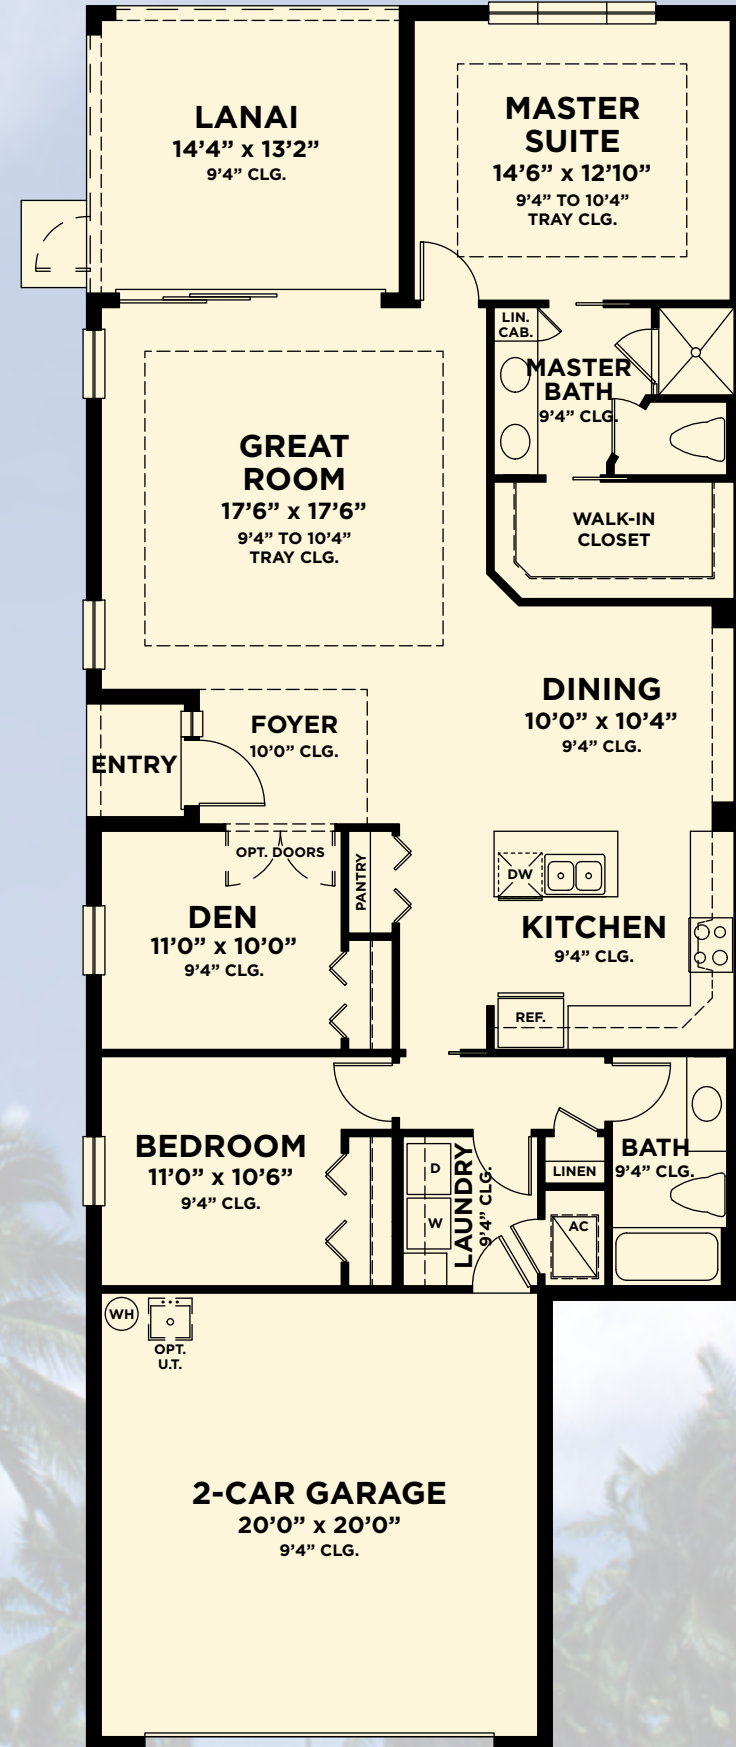

# Palm

2 Bedrooms  
2 Baths  
Great Room  
Hobby Room  
Covered Lanai  
2-Car Garage

Total - A/C Sq. Ft.	1,503
2-Car Garage	461
Covered Entry	64
Covered Lanai	135
<b>Total Sq. Ft.</b>	<b>2,163</b>

AVAILABLE DEN VARIATION

FLOOR PLAN

# Buttonwood

2 Bedrooms  
2 Baths  
Great Room  
Den  
Covered Lanai  
2-Car Garage

Total - A/C Sq. Ft.	1,565
2-Car Garage	441
Covered Entry	23
Covered Lanai	189
<b>Total Sq. Ft.</b>	<b>2,218</b>

FLOOR PLAN