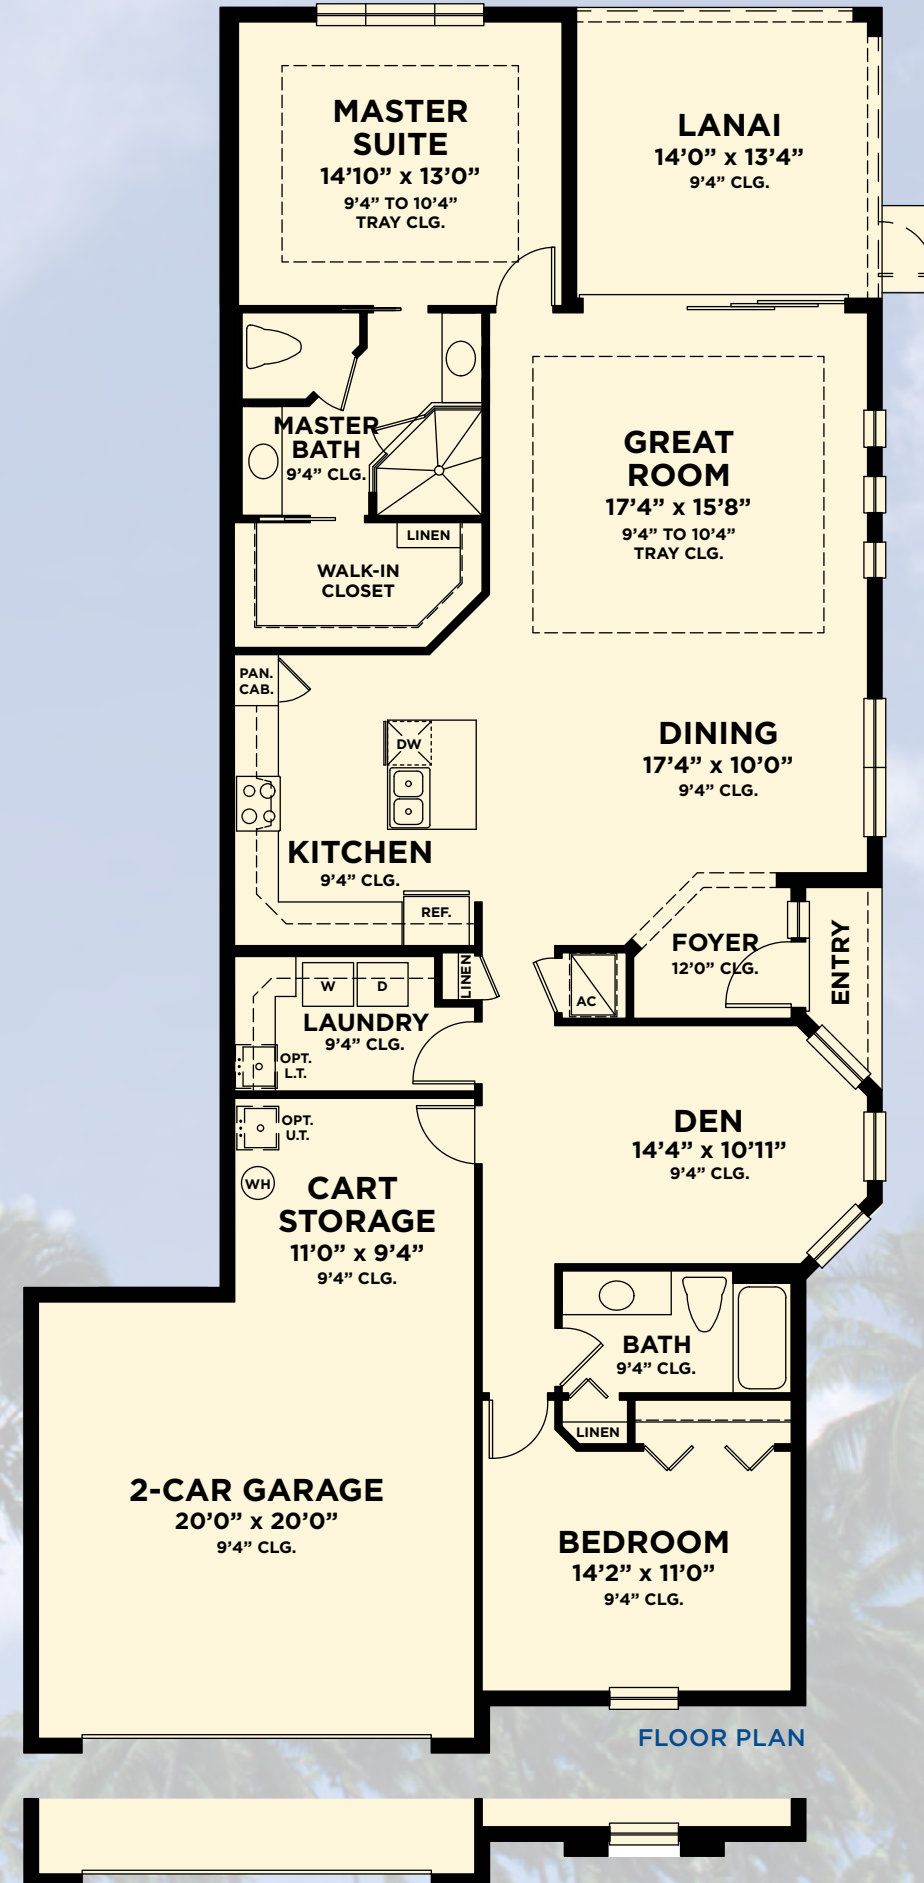

FLOOR PLAN

Banyan

2 Bedrooms
2 Baths
Great Room
Den
Covered Lanai
2-Car Garage

Total - A/C Sq. Ft.	1,735
2-Car Garage	530
Covered Entry	26
Covered Lanai	187
Total Sq. Ft.	2,478

AVAILABLE ELEVATION "B" VARIATION