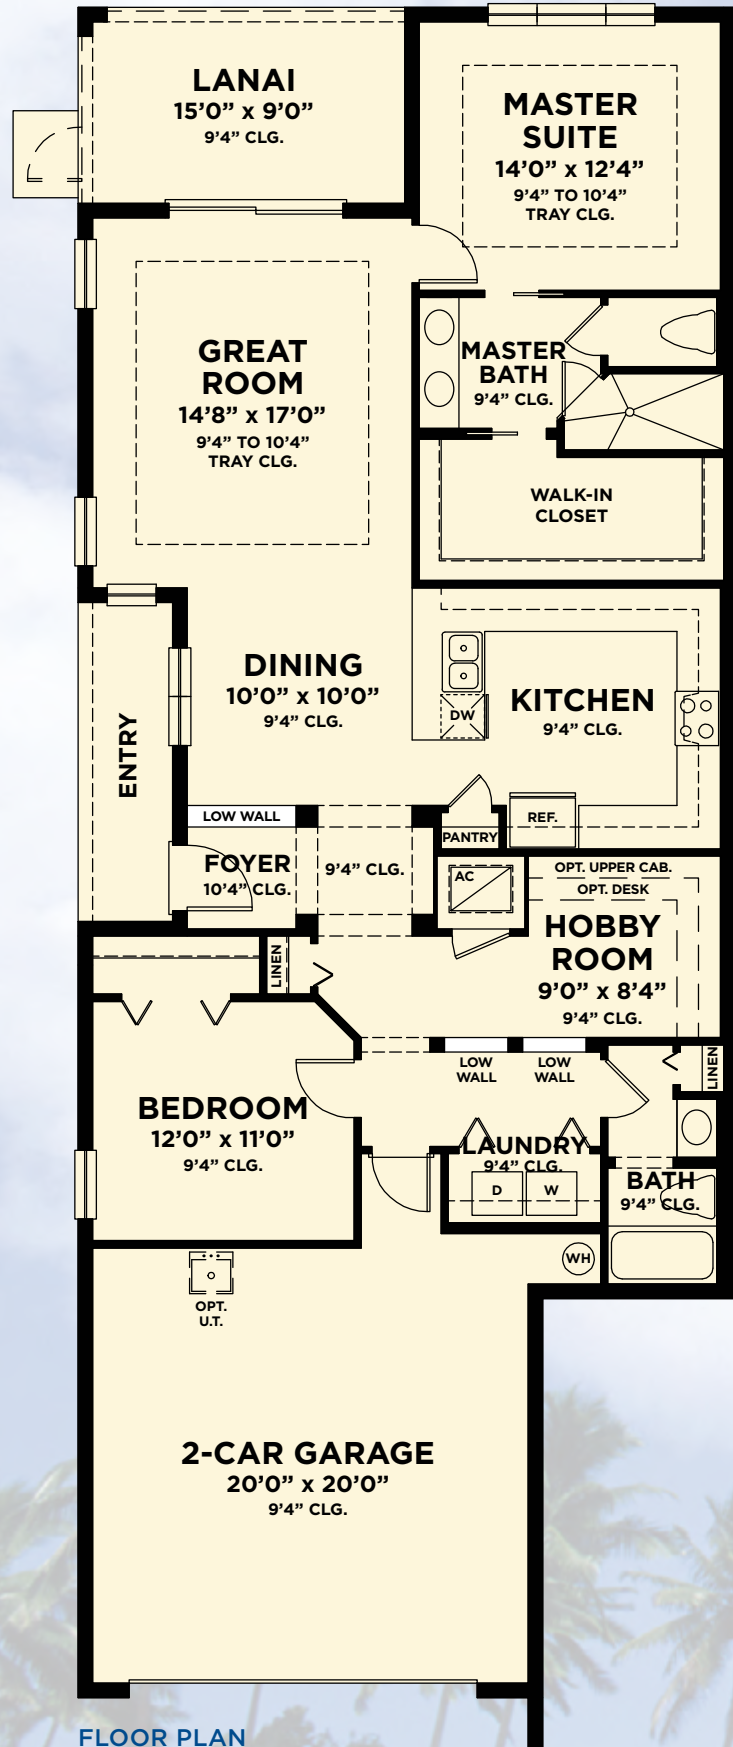

# Palm

2 Bedrooms  
2 Baths  
Great Room  
Hobby Room  
Covered Lanai  
2-Car Garage

Total - A/C Sq. Ft.	1,503
2-Car Garage	461
Covered Entry	64
Covered Lanai	135
<b>Total Sq. Ft.</b>	<b>2,163</b>

AVAILABLE DEN VARIATION

FLOOR PLAN

AVAILABLE DEN VARIATION

FLOOR PLAN

FLOOR PLAN