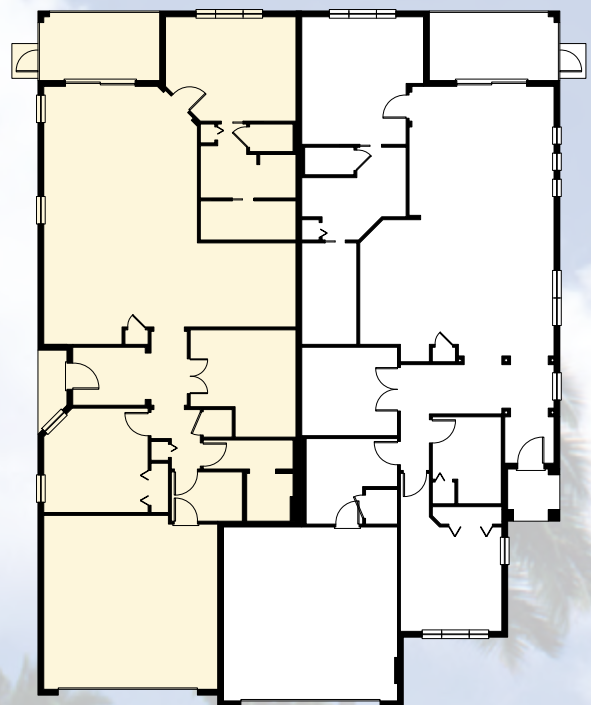

MAHOGANY SPRUCE