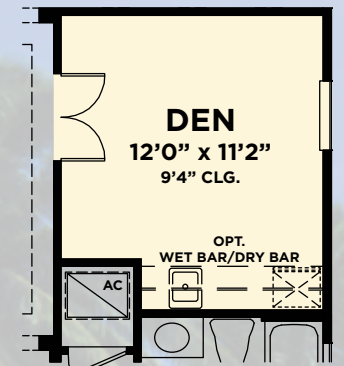

FLOOR PLAN

# Spruce

2 Bedrooms  
2 Baths  
Great Room  
Den  
Covered Lanai  
2-Car Garage

Total - A/C Sq. Ft.	1,780
2-Car Garage	429
Covered Entry	36
Covered Lanai	120
<b>Total Sq. Ft.</b>	<b>2,365</b>

AVAILABLE MASTER BATH VARIATION

AVAILABLE DEN VARIATION

FLOOR PLAN

FLOOR PLAN