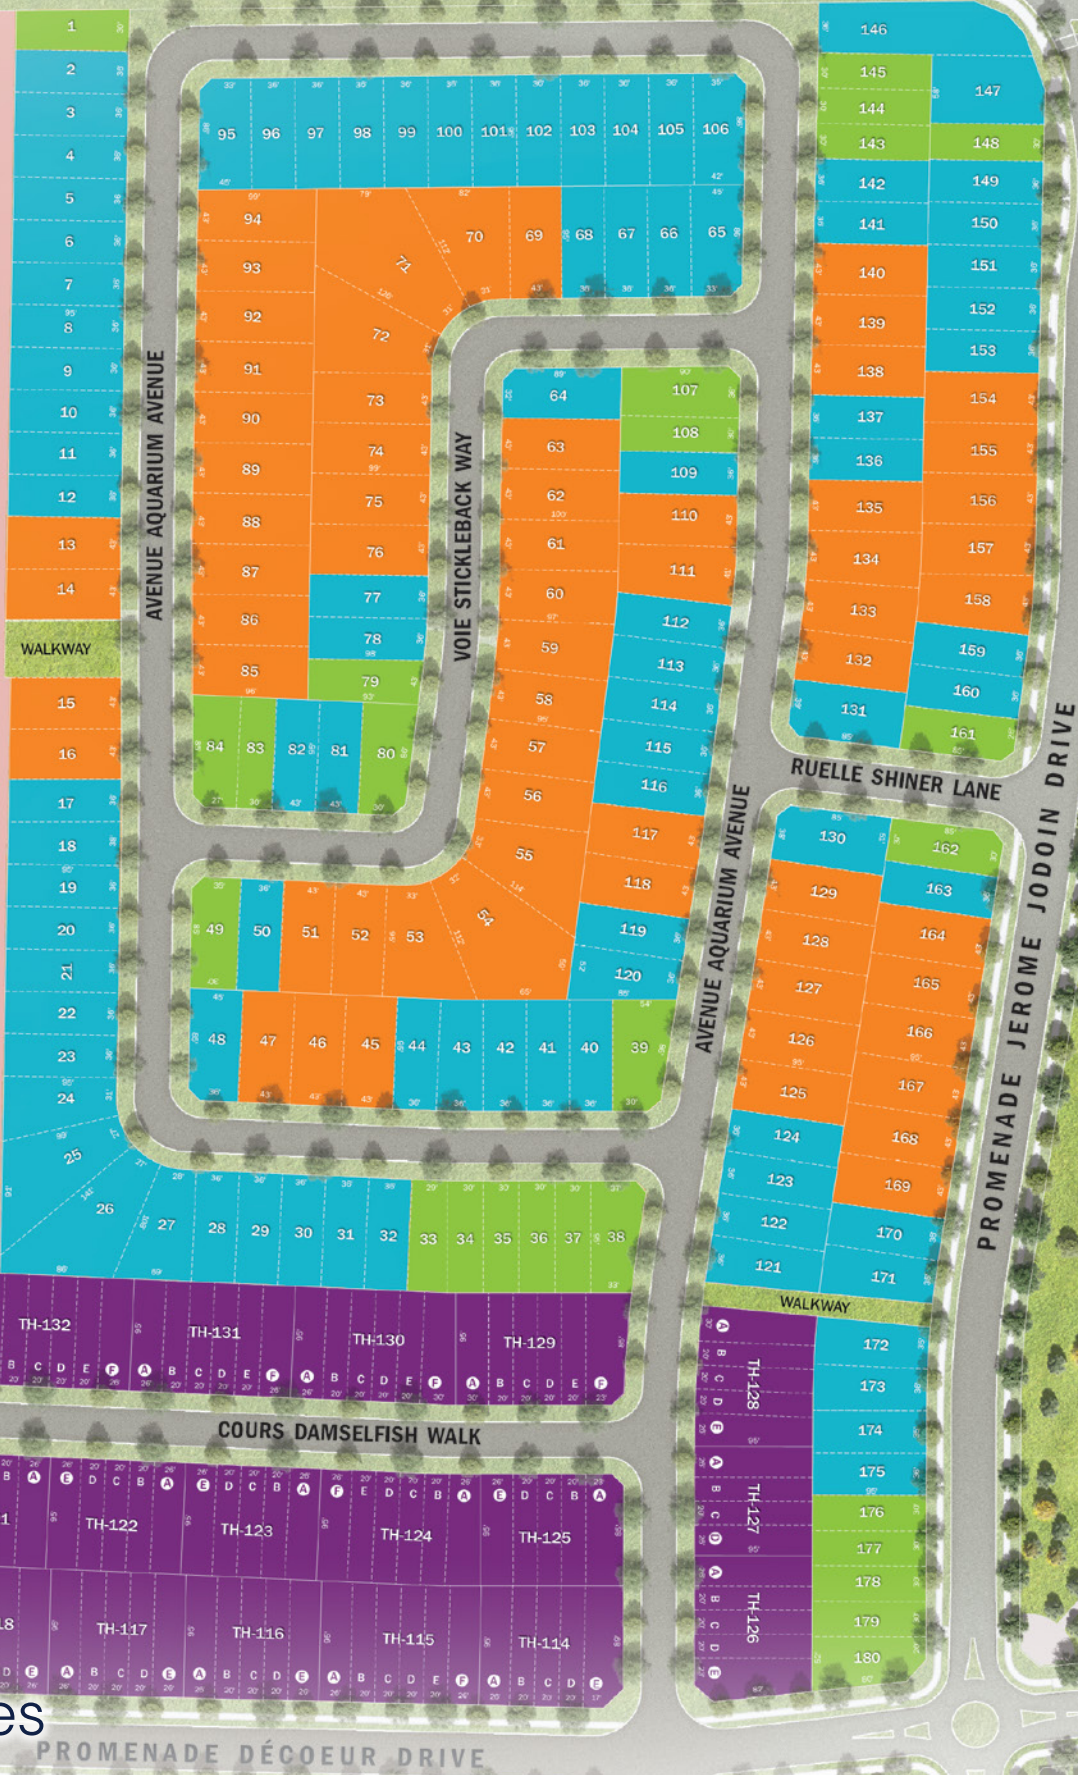

ROUTE MER BLEUE ROAD

FUTURE COMMERCIAL

EXISTING RESIDENTIAL

FUTURE PARK

minto
Communities

PROMENADE DÉCOEUR DRIVE

Renderings are artist's concept only. E. & O.E. January 2019

LEGEND

- Executive Townhomes
- 30' Single Family Homes
- 36' Single Family Homes
- 43' Single Family Homes
- Infusion Terrace Homes

AVALON
[encore]