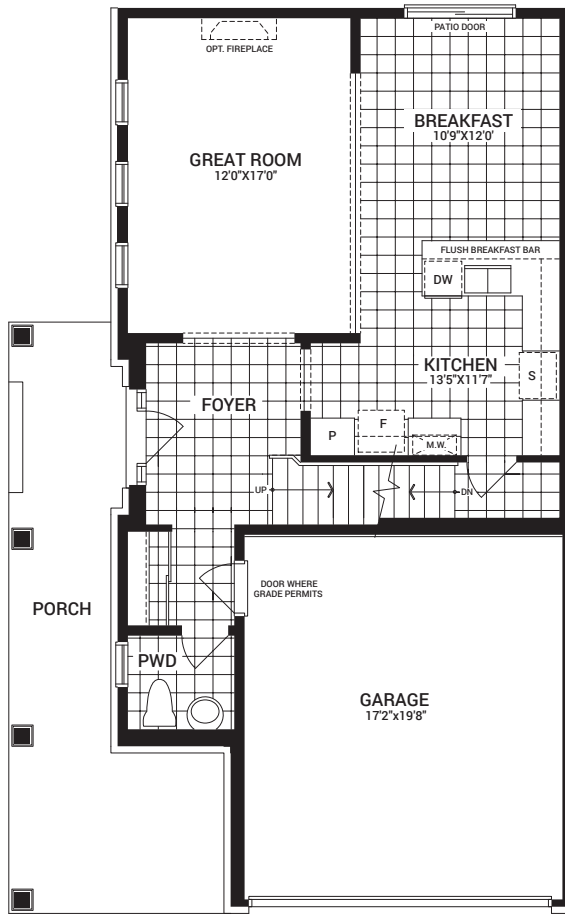

Talbot 3

Elevation A - 1813 sq. ft.

Elevation B - 1822 sq. ft.

MAIN FLOOR PLAN 'A'

SECOND FLOOR PLAN 'A'
3 BEDROOM PLAN

BASEMENT FLOOR PLAN 'A'