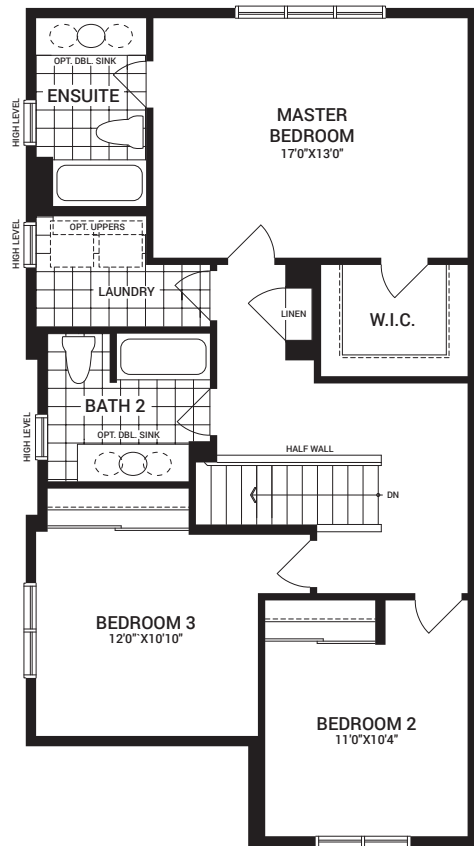

Talbot 3

Elevation A - 1813 sq. ft.

Elevation B - 1822 sq. ft.

MAIN FLOOR PLAN 'A'

SECOND FLOOR PLAN 'A'
3 BEDROOM PLAN

BASEMENT FLOOR PLAN 'A'