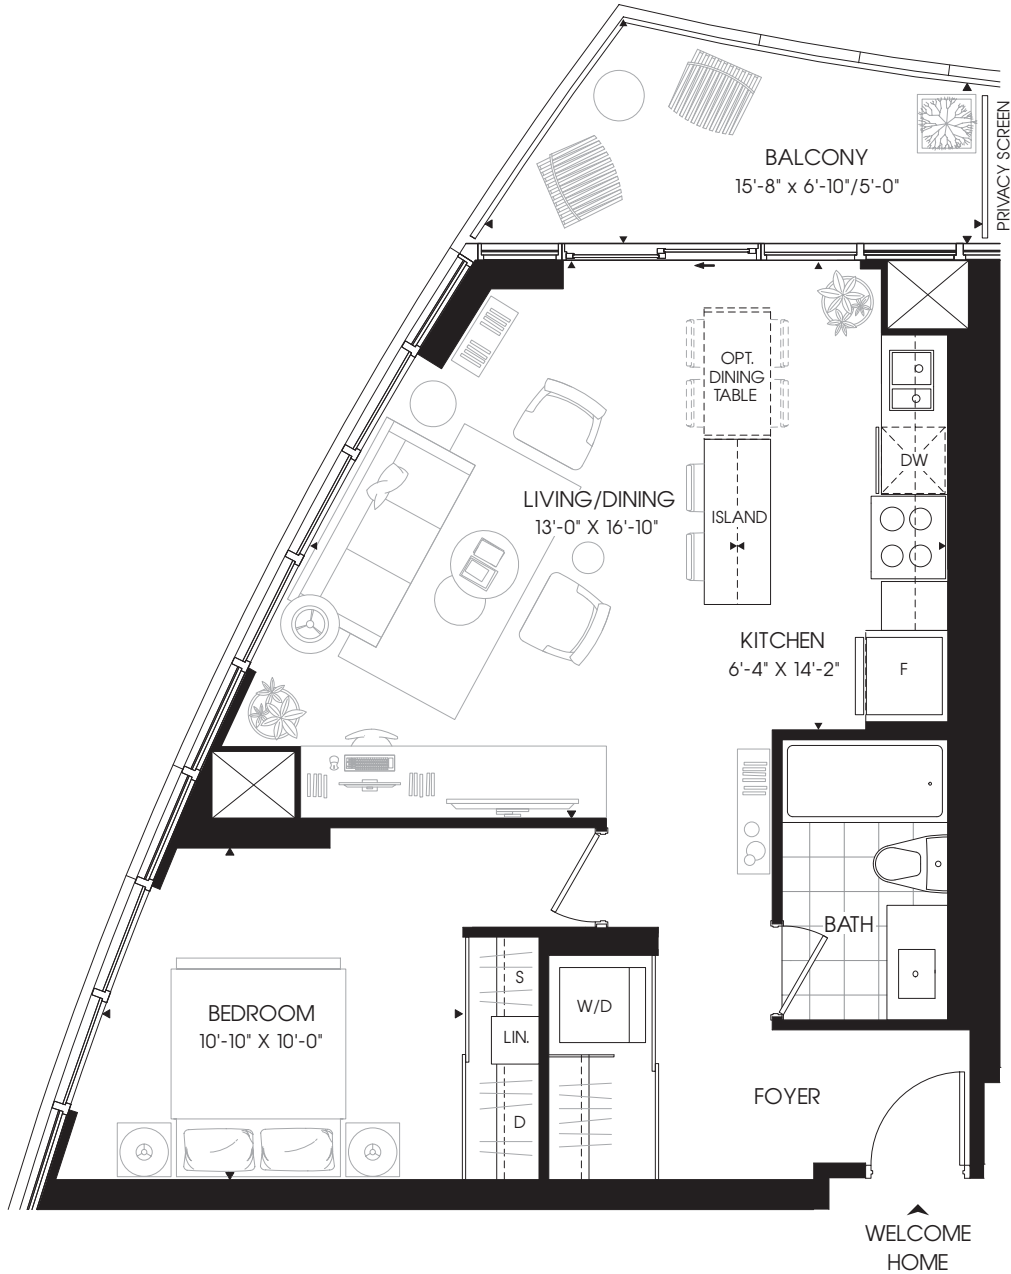

CANDEREL

UPPERWEST
westboro

Broadview

1 Bedroom

Indoor Living - 661 sq. ft.

Outdoor Living - 80 sq. ft.

Total Living - 741 sq. ft.

Floors 7-17

Floors 18 & 19