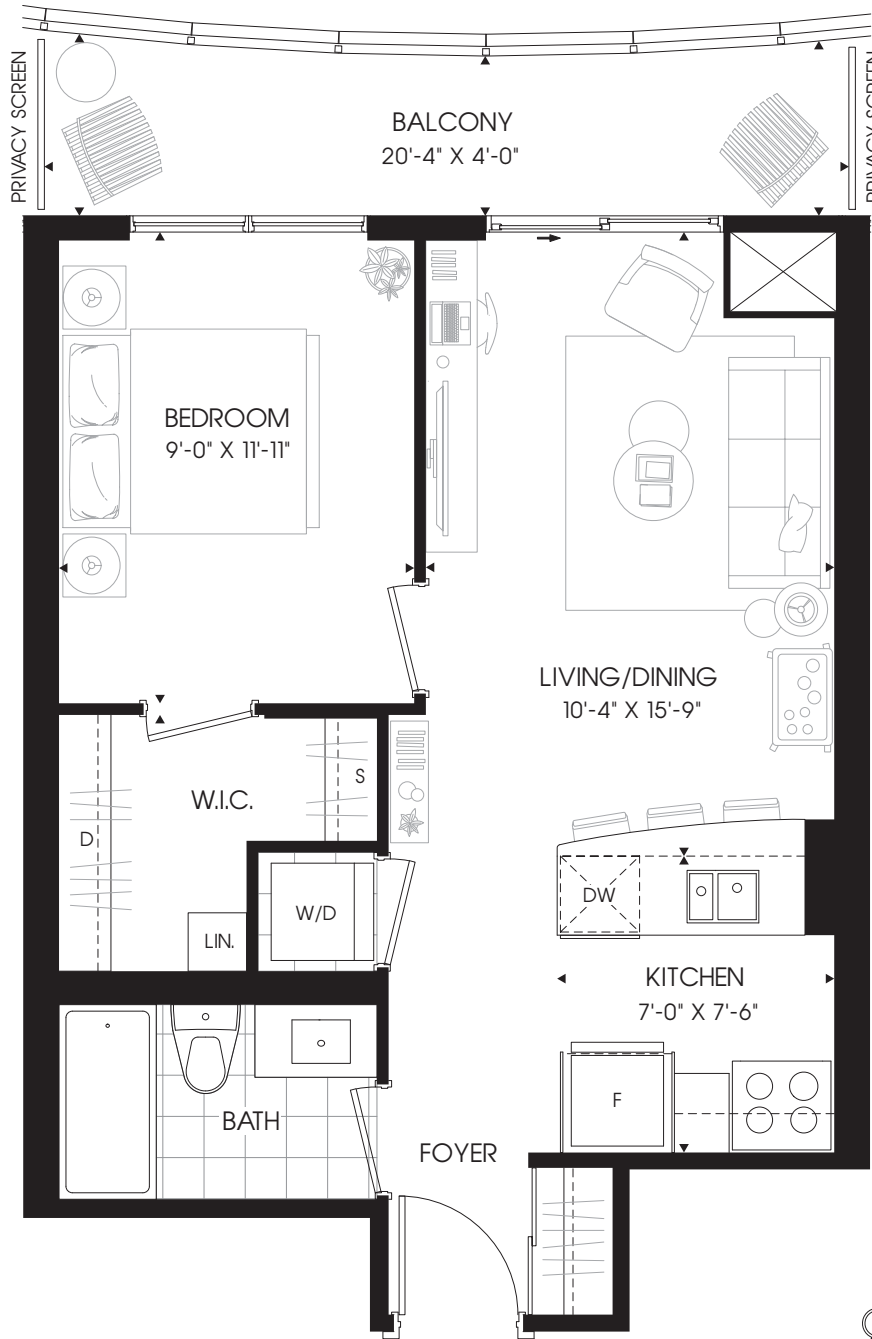

CANDEREL

Ashton

1 Bedroom

Indoor Living - 531 sq. ft.

Outdoor Living - 91 sq. ft.

Total Living - 622 sq. ft.

UPPERWEST
westboro

WELCOME HOME

Floors 7-17

Floors 18 & 19