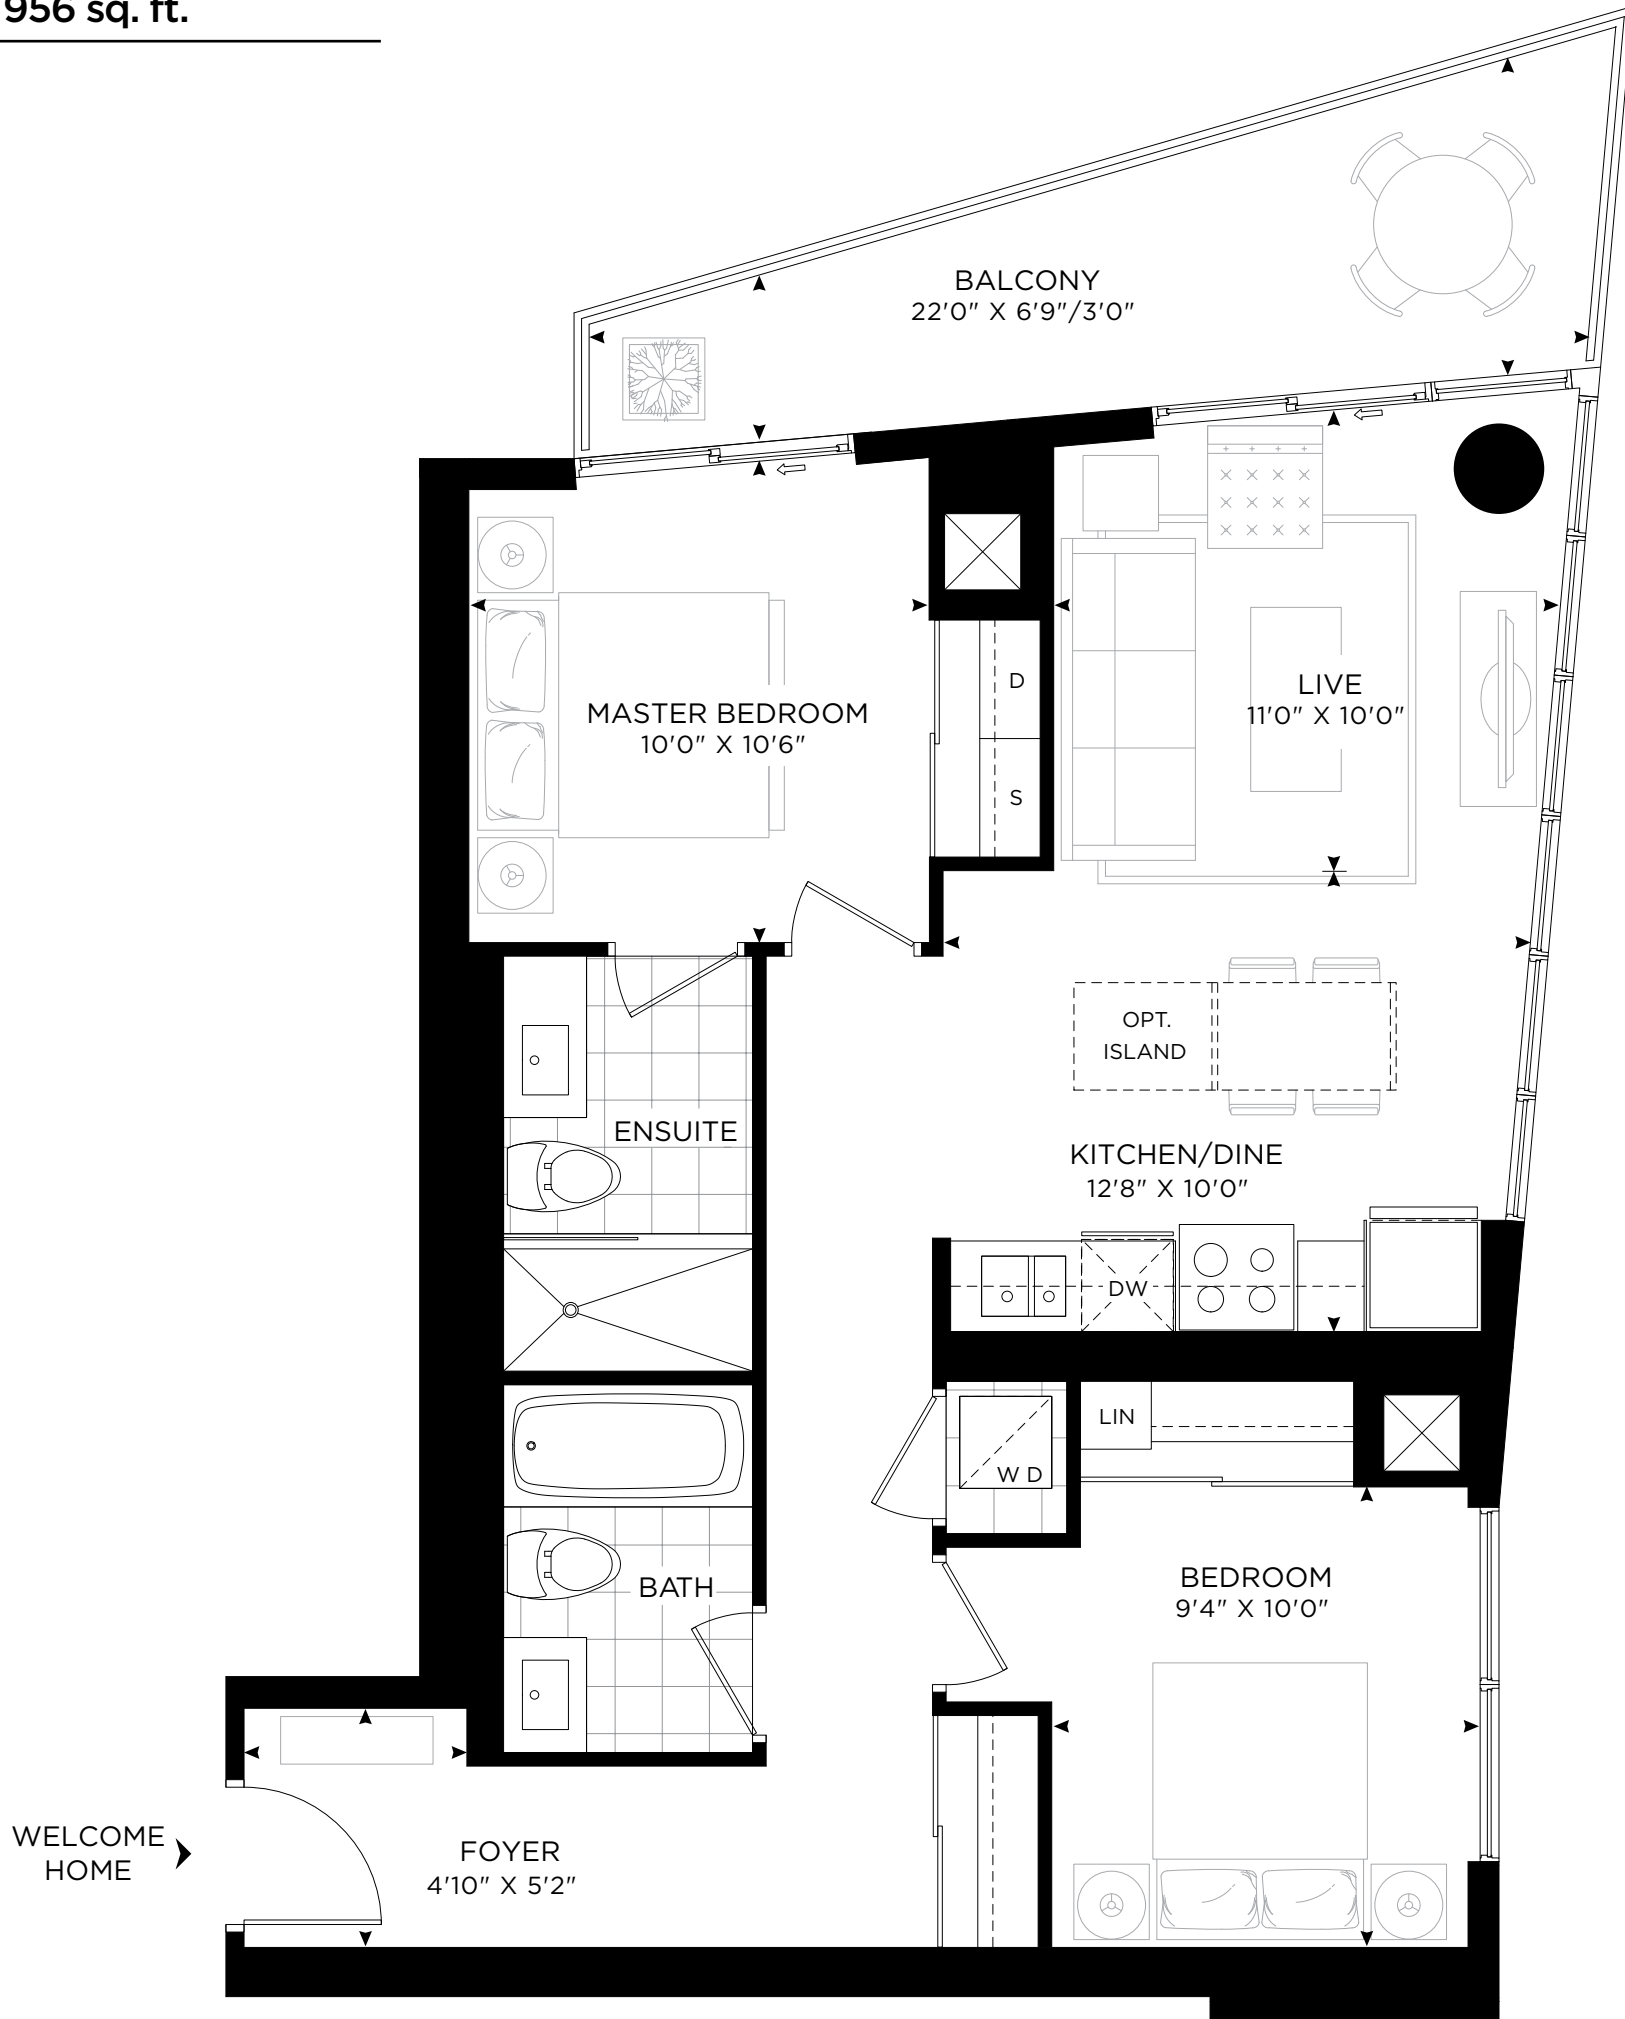

## 2 Bedroom

Indoor 836 sq. ft.

Outdoor 120 sq. ft.

Total 956 sq. ft.

Floors 8 - 31  
Terrace condition on the 7<sup>th</sup> Floor.  
See Sales Representative.

Floors 32 - PH35