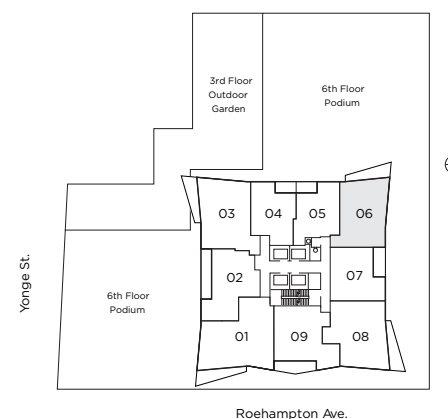

## 2 Bedroom

Indoor 836 sq. ft.

Outdoor 120 sq. ft.

Total 956 sq. ft.

Floors 8 - 31  
Terrace condition on the 7<sup>th</sup> Floor.  
See Sales Representative.

Floors 32 - PH35