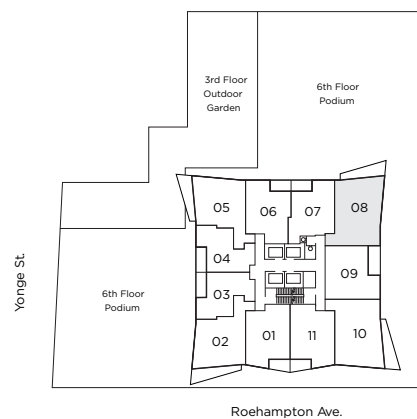

## 2 Bedroom

Indoor 836 sq. ft.

Outdoor 120 sq. ft.

Total 956 sq. ft.

Floors 8 - 31  
Terrace condition on the 7<sup>th</sup> Floor.  
See Sales Representative.

Floors 32 - PH35