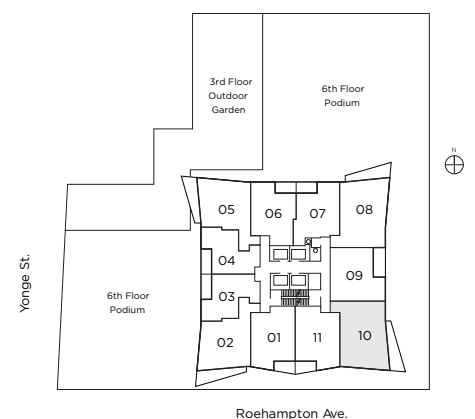

## 2 Bedroom

Indoor 828 sq. ft.

Outdoor 125 sq. ft.

Total 953 sq. ft.

Floors 8 - 31  
Terrace condition on the 7<sup>th</sup> Floor.  
See Sales Representative.