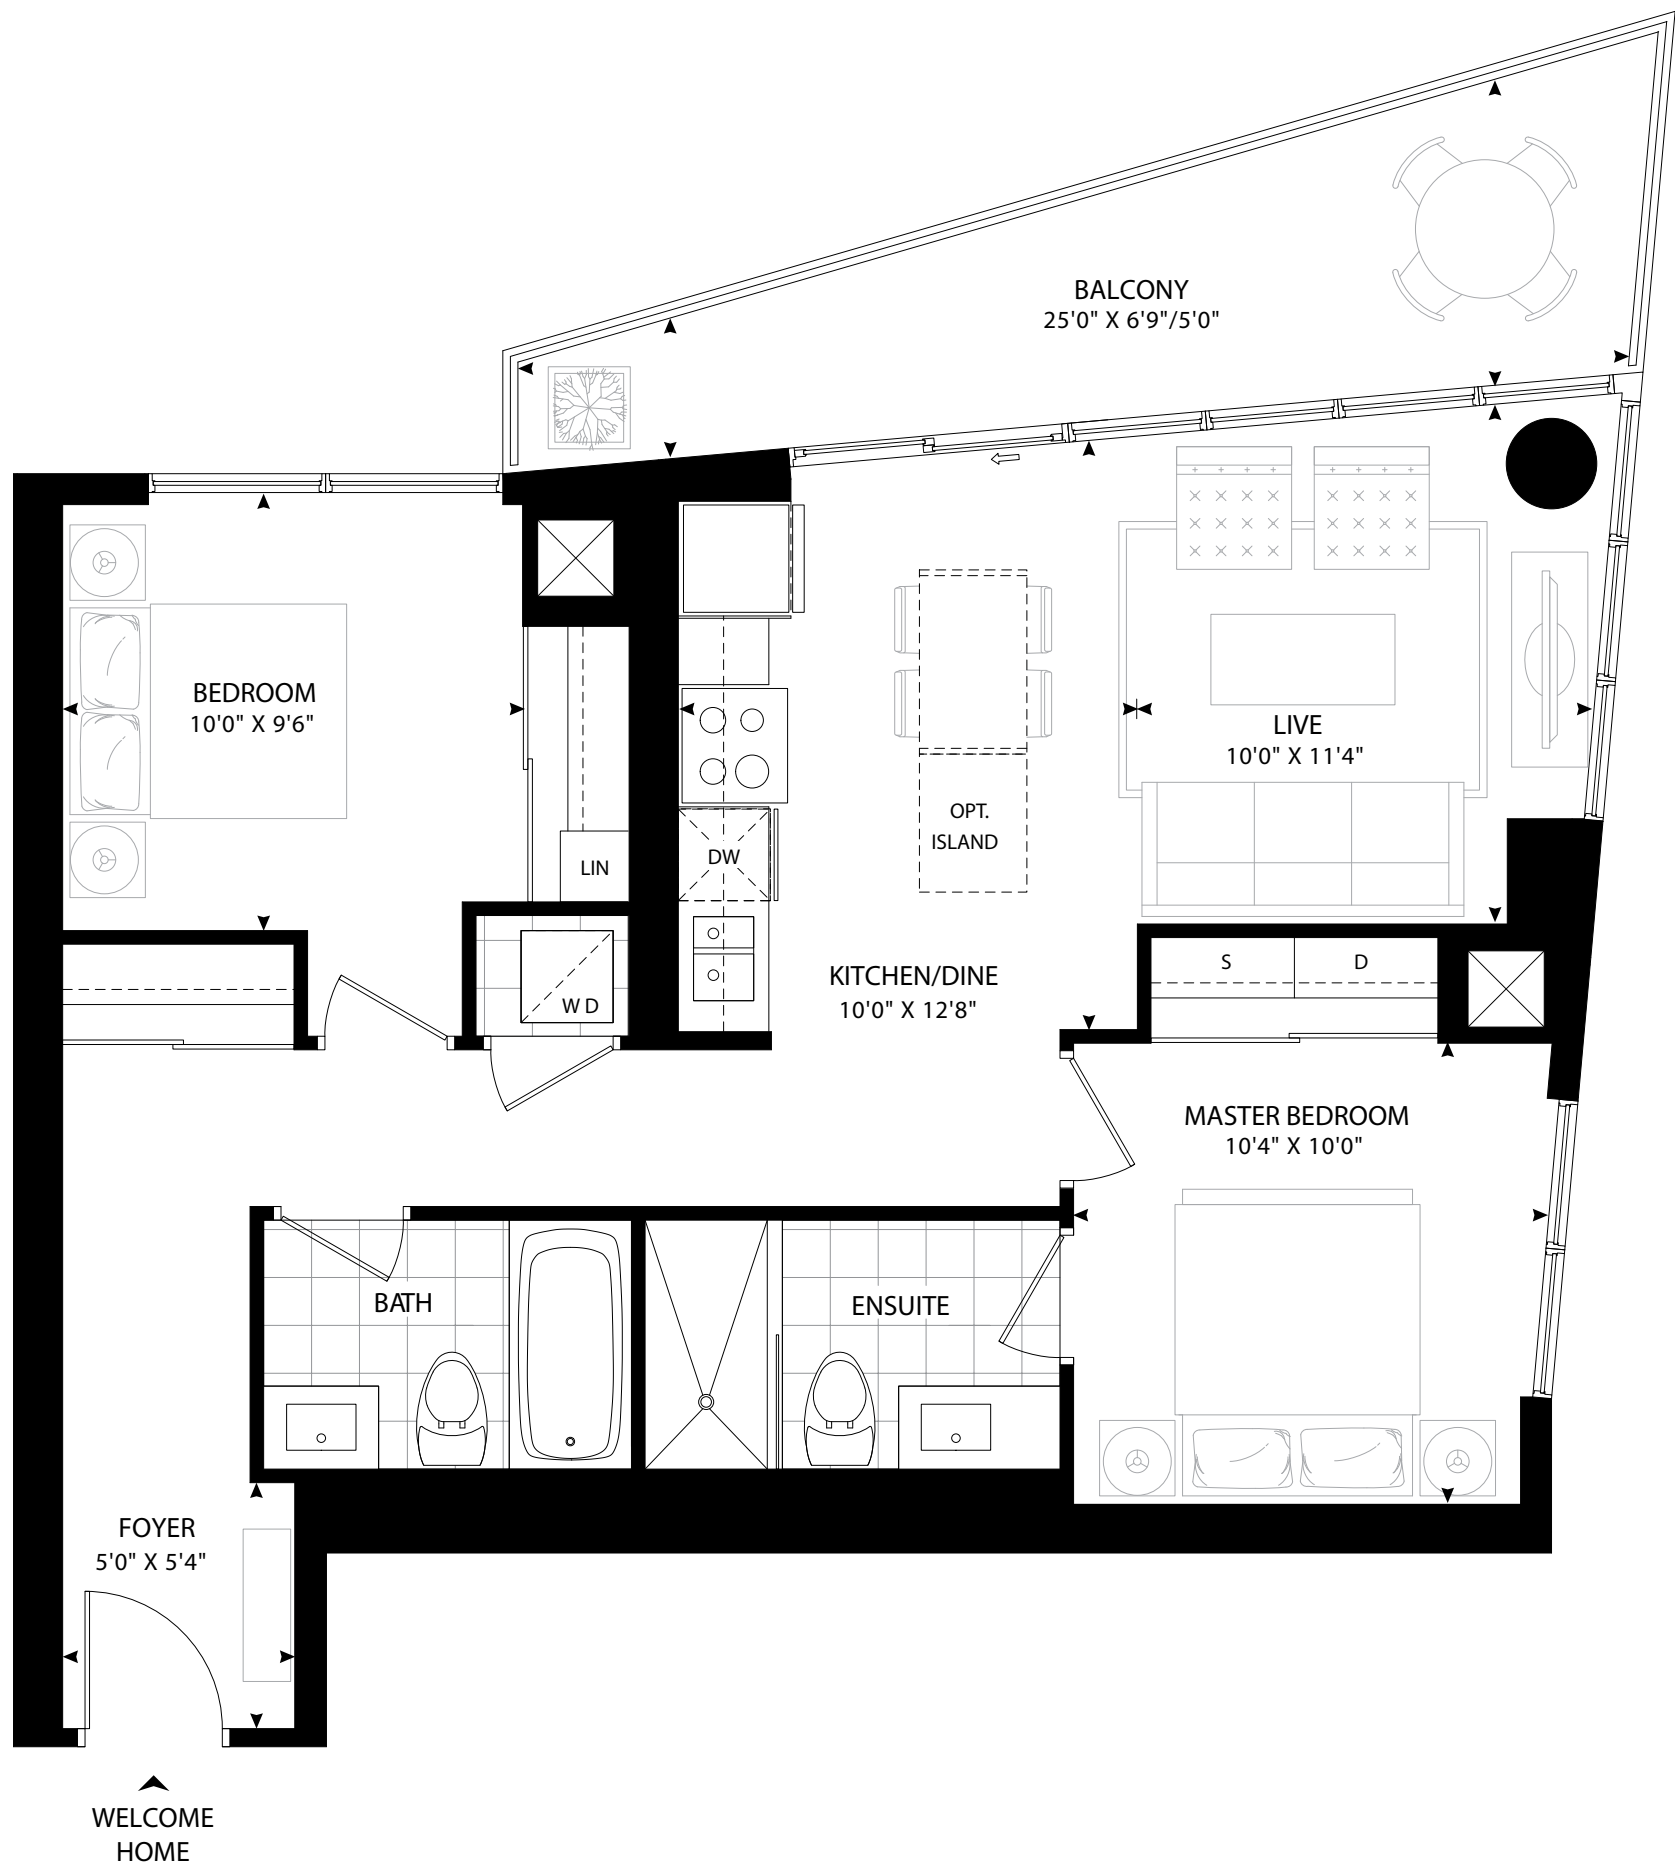

## 2 Bedroom

Indoor 828 sq. ft.

Outdoor 125 sq. ft.

Total 953 sq. ft.

Floors 8 - 31  
Terrace condition on the 7<sup>th</sup> Floor.  
See Sales Representative.