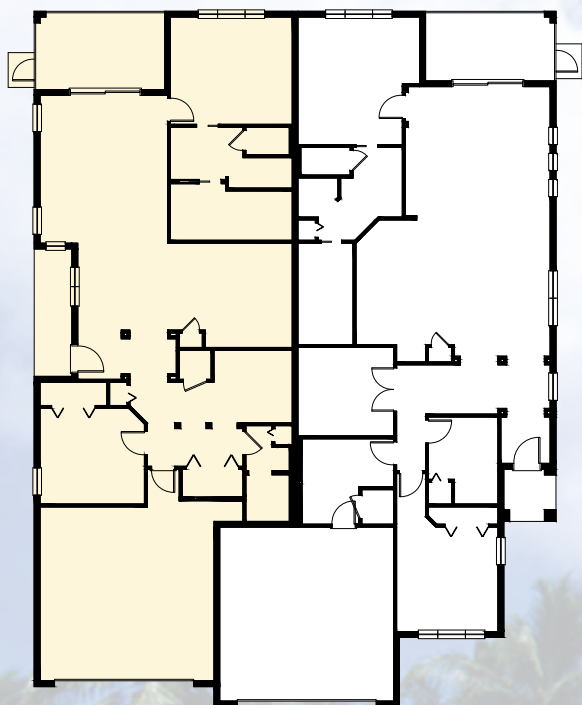

Palm

- 2 Bedrooms
- 2 Baths
- Great Room
- Hobby Room
- Covered Lanai
- 2-Car Garage

Total - A/C Sq. Ft.	1,503
2-Car Garage	461
Covered Entry	64
Covered Lanai	135
<hr/>	
Total Sq. Ft.	2,163

AVAILABLE DEN VARIATION

FLOOR PLAN

Verona Paired Villas

Verona Paired Villas

PALM/SPRUCE ELEVATION A

MAHOGANY/SPRUCE ELEVATION A

PALM/MAGNOLIA ELEVATION A

MAHOGANY/MAGNOLIA ELEVATION A

PALM/SPRUCE ELEVATION B

MAHOGANY/SPRUCE ELEVATION B

PALM/MAGNOLIA ELEVATION B

MAHOGANY/MAGNOLIA ELEVATION B

PALM SPRUCE

MAHOGANY SPRUCE

PALM MAGNOLIA

MAHOGANY MAGNOLIA

Verona Paired Villas