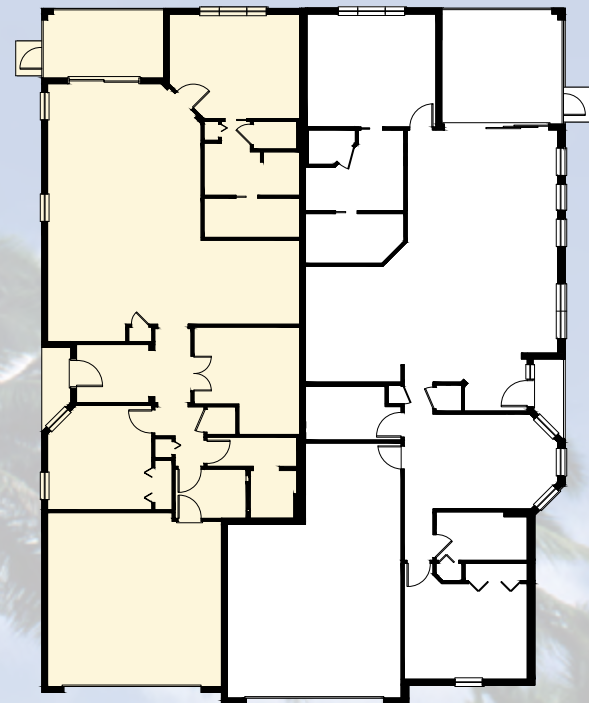

Palm

- 2 Bedrooms
- 2 Baths
- Great Room
- Hobby Room
- Covered Lanai
- 2-Car Garage

Total - A/C Sq. Ft.	1,503
2-Car Garage	461
Covered Entry	64
Covered Lanai	135
<hr/>	
Total Sq. Ft.	2,163

AVAILABLE DEN VARIATION

MAHOGANY/BANYAN ELEVATION B

BUTTONWOOD/MAGNOLIA ELEVATION B

BUTTONWOOD/BANYAN ELEVATION B

PALM BANYAN

BUTTONWOOD SPRUCE

MAHOGANY BANYAN

BUTTONWOOD MAGNOLIA

BUTTONWOOD BANYAN