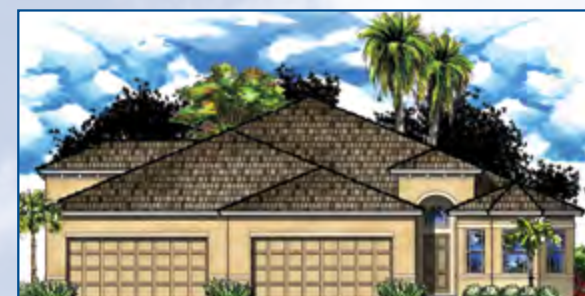

MAHOGANY/MAGNOLIA ELEVATION B