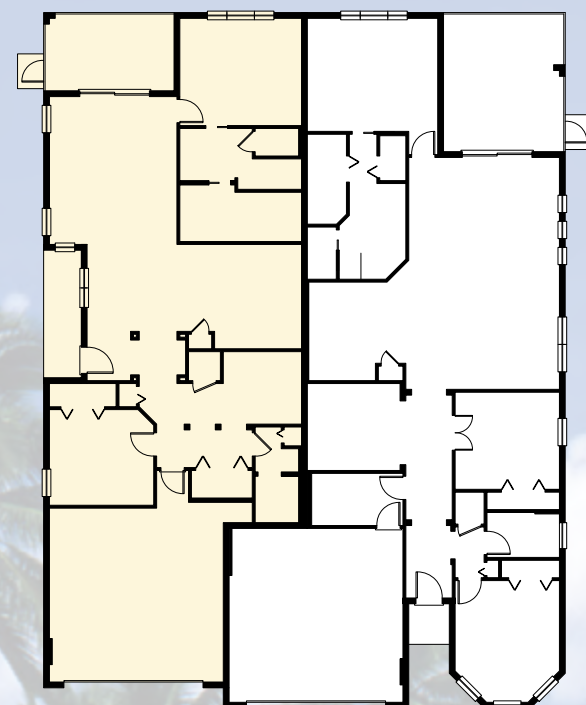

Palm

- 2 Bedrooms
- 2 Baths
- Great Room
- Hobby Room
- Covered Lanai
- 2-Car Garage

Total - A/C Sq. Ft.	1,503
2-Car Garage	461
Covered Entry	64
Covered Lanai	135
<hr/>	
Total Sq. Ft.	2,163

AVAILABLE DEN VARIATION

FLOOR PLAN

Verona Paired Villas

Verona Paired Villas

PALM/SPRUCE ELEVATION A

MAHOGANY/SPRUCE ELEVATION A

PALM/MAGNOLIA ELEVATION A

MAHOGANY/MAGNOLIA ELEVATION A

PALM/SPRUCE ELEVATION B

MAHOGANY/SPRUCE ELEVATION B

PALM/MAGNOLIA ELEVATION B

MAHOGANY/MAGNOLIA ELEVATION B

PALM SPRUCE

MAHOGANY SPRUCE

PALM MAGNOLIA

MAHOGANY MAGNOLIA

Verona Paired Villas