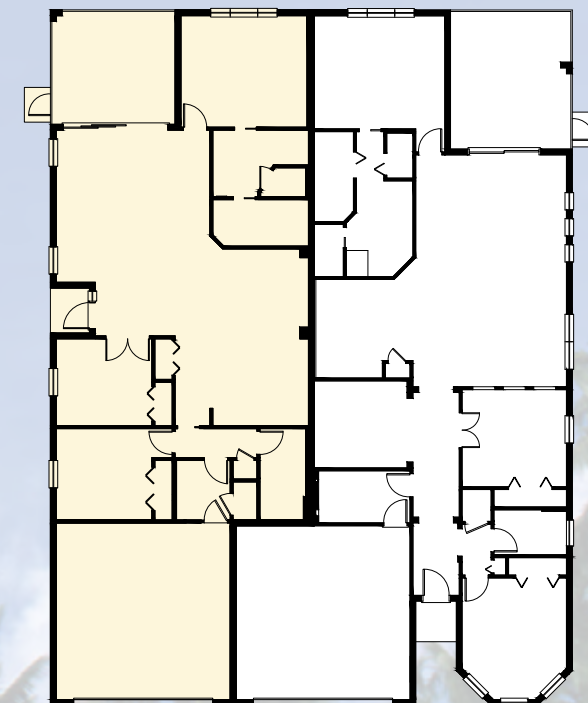

Palm

- 2 Bedrooms
- 2 Baths
- Great Room
- Hobby Room
- Covered Lanai
- 2-Car Garage

Total - A/C Sq. Ft.	1,503
2-Car Garage	461
Covered Entry	64
Covered Lanai	135
<hr/>	
Total Sq. Ft.	2,163

AVAILABLE DEN VARIATION

MAHOGANY/BANYAN ELEVATION B

BUTTONWOOD/MAGNOLIA ELEVATION B

BUTTONWOOD/BANYAN ELEVATION B

PALM BANYAN

BUTTONWOOD SPRUCE

MAHOGANY BANYAN

BUTTONWOOD MAGNOLIA

BUTTONWOOD BANYAN