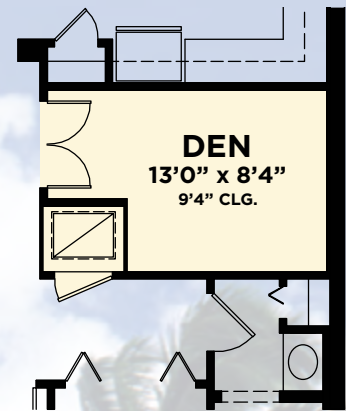

Palm

- 2 Bedrooms
- 2 Baths
- Great Room
- Hobby Room
- Covered Lanai
- 2-Car Garage

Total - A/C Sq. Ft.	1,503
2-Car Garage	461
Covered Entry	64
Covered Lanai	135
<hr/>	
Total Sq. Ft.	2,163

AVAILABLE DEN VARIATION

FLOOR PLAN

Verona Paired Villas

Verona Paired Villas

PALM/SPRUCE ELEVATION A

MAHOGANY/SPRUCE ELEVATION A

PALM/MAGNOLIA ELEVATION A

MAHOGANY/MAGNOLIA ELEVATION A

PALM/SPRUCE ELEVATION B