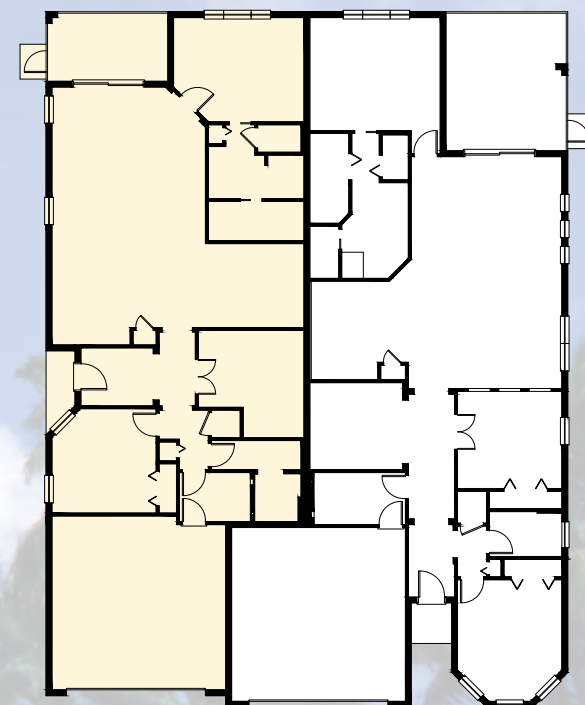

Palm

- 2 Bedrooms
- 2 Baths
- Great Room
- Hobby Room
- Covered Lanai
- 2-Car Garage

Total - A/C Sq. Ft.	1,503
2-Car Garage	461
Covered Entry	64
Covered Lanai	135
<hr/>	
Total Sq. Ft.	2,163

AVAILABLE DEN VARIATION

FLOOR PLAN

Verona Paired Villas

Verona Paired Villas

PALM/SPRUCE ELEVATION A

MAHOGANY/SPRUCE ELEVATION A

PALM/MAGNOLIA ELEVATION A

MAHOGANY/MAGNOLIA ELEVATION A

PALM/SPRUCE ELEVATION B

MAHOGANY/SPRUCE ELEVATION B

PALM/MAGNOLIA ELEVATION B

MAHOGANY/MAGNOLIA ELEVATION B

PALM SPRUCE

MAHOGANY SPRUCE

PALM MAGNOLIA

MAHOGANY MAGNOLIA

Verona Paired Villas