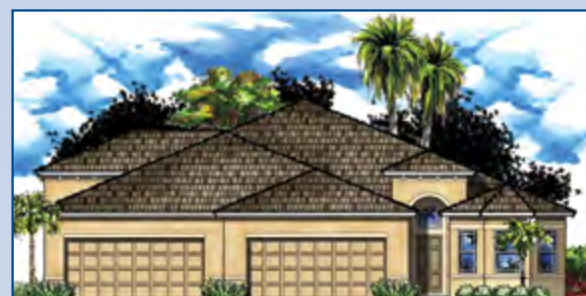

PALM/MAGNOLIA ELEVATION B