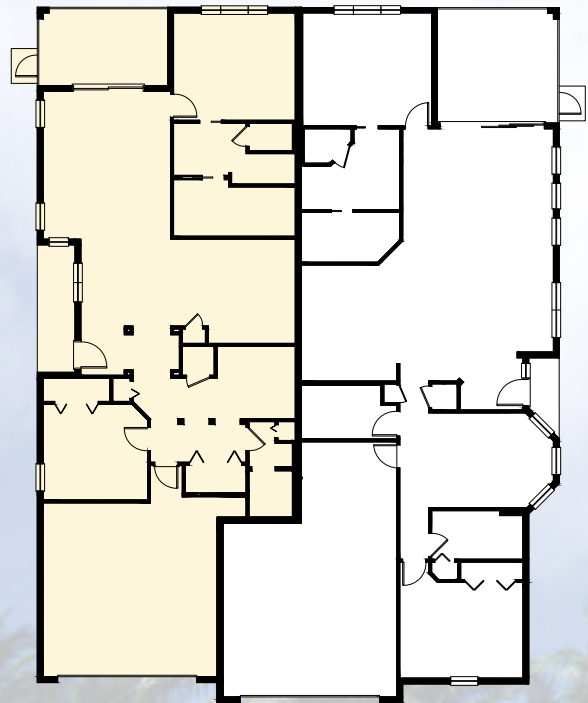

Palm

- 2 Bedrooms
- 2 Baths
- Great Room
- Hobby Room
- Covered Lanai
- 2-Car Garage

Total - A/C Sq. Ft.	1,503
2-Car Garage	461
Covered Entry	64
Covered Lanai	135
<hr/>	
Total Sq. Ft.	2,163

AVAILABLE DEN VARIATION

MAHOGANY/BANYAN ELEVATION B

BUTTONWOOD/MAGNOLIA ELEVATION B

BUTTONWOOD/BANYAN ELEVATION B

PALM BANYAN

BUTTONWOOD SPRUCE

MAHOGANY BANYAN

BUTTONWOOD MAGNOLIA

BUTTONWOOD BANYAN