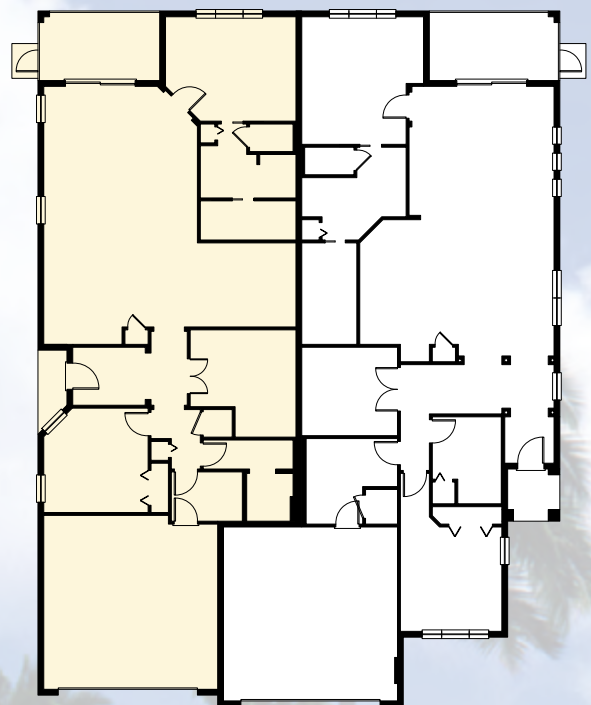

Palm

- 2 Bedrooms
- 2 Baths
- Great Room
- Hobby Room
- Covered Lanai
- 2-Car Garage

Total - A/C Sq. Ft.	1,503
2-Car Garage	461
Covered Entry	64
Covered Lanai	135
<hr/>	
Total Sq. Ft.	2,163

AVAILABLE DEN VARIATION

FLOOR PLAN

Verona Paired Villas

Verona Paired Villas

PALM/SPRUCE ELEVATION A

MAHOGANY/SPRUCE ELEVATION A

PALM/MAGNOLIA ELEVATION A

MAHOGANY/MAGNOLIA ELEVATION A

PALM/SPRUCE ELEVATION B

MAHOGANY/SPRUCE ELEVATION B

PALM/MAGNOLIA ELEVATION B

MAHOGANY/MAGNOLIA ELEVATION B

PALM SPRUCE

MAHOGANY SPRUCE

PALM MAGNOLIA

MAHOGANY MAGNOLIA

Verona Paired Villas