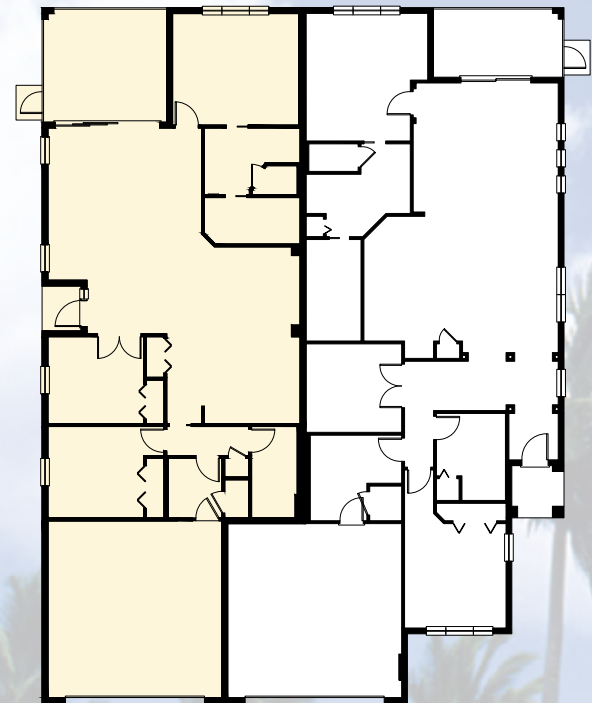

Palm

- 2 Bedrooms
- 2 Baths
- Great Room
- Hobby Room
- Covered Lanai
- 2-Car Garage

Total - A/C Sq. Ft.	1,503
2-Car Garage	461
Covered Entry	64
Covered Lanai	135
<hr/>	
Total Sq. Ft.	2,163

AVAILABLE DEN VARIATION

MAHOGANY/BANYAN ELEVATION B

BUTTONWOOD/MAGNOLIA ELEVATION B

BUTTONWOOD/BANYAN ELEVATION B

PALM BANYAN

BUTTONWOOD SPRUCE

MAHOGANY BANYAN

BUTTONWOOD MAGNOLIA

BUTTONWOOD BANYAN