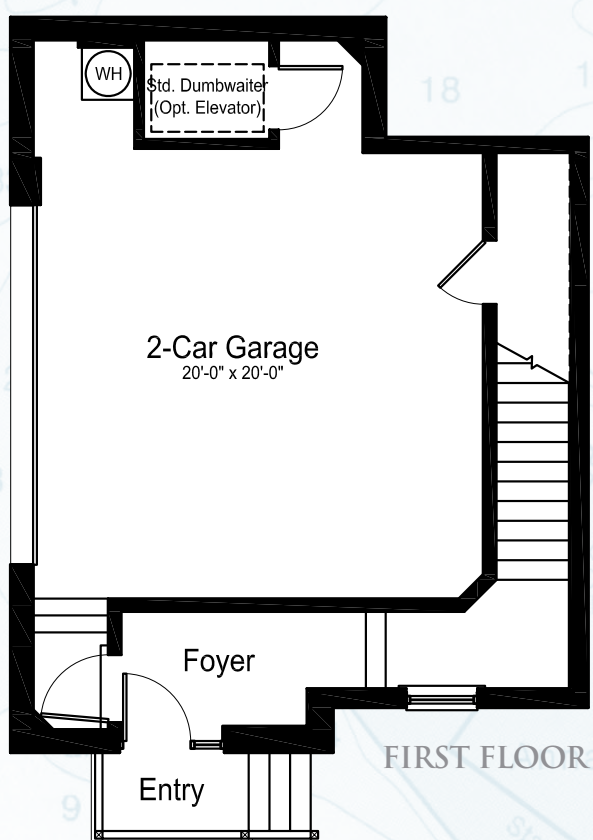

SEASCAPE SERIES

NASSAU

2 BEDROOMS, 3 BATHS, DEN,
SUN ROOM, 2-CAR GARAGE

AVAILABLE
BEDROOM #3

NASSAU	
First Floor	144
Second Floor	1,843
Total A/C Sq. Ft.	1,987
Entry	23
2-Car Garage	557
Elevator Shaft	24
Total Sq. Ft.	2,591