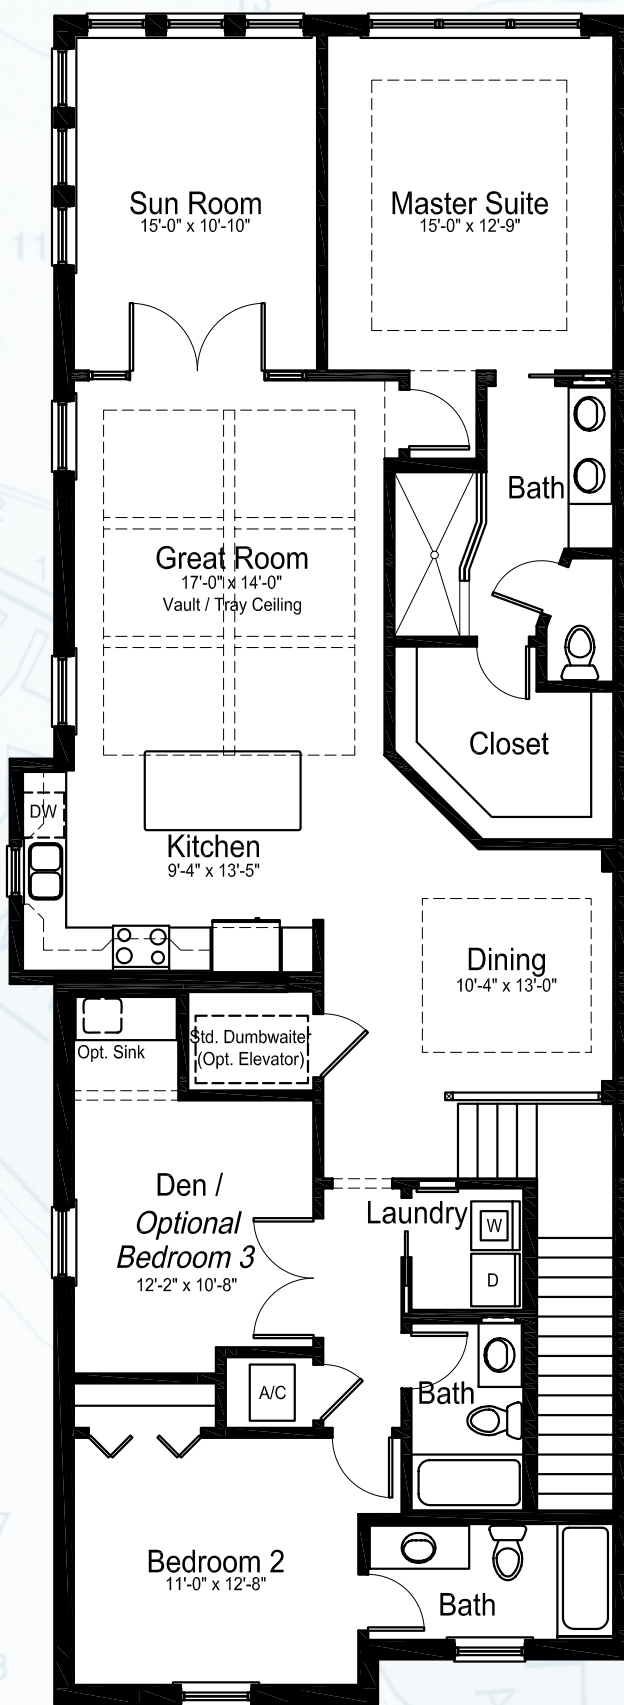

SEASCAPE SERIES

NASSAU

2 BEDROOMS, 3 BATHS, DEN,
SUN ROOM, 2-CAR GARAGE

AVAILABLE
BEDROOM #3

NASSAU	
First Floor	144
Second Floor	1,843
Total A/C Sq. Ft.	1,987
Entry	23
2-Car Garage	557
Elevator Shaft	24
Total Sq. Ft.	2,591