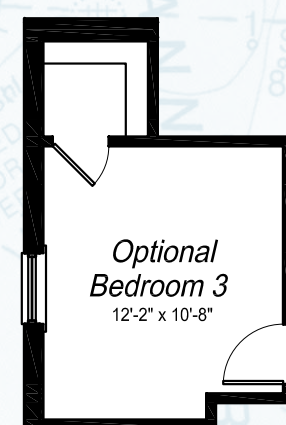

SEASCAPE SERIES

NASSAU

2 BEDROOMS, 3 BATHS, DEN,
SUN ROOM, 2-CAR GARAGE

AVAILABLE
BEDROOM #3

NASSAU	
First Floor	144
Second Floor	1,843
Total A/C Sq. Ft.	1,987
Entry	23
2-Car Garage	557
Elevator Shaft	24
Total Sq. Ft.	2,591