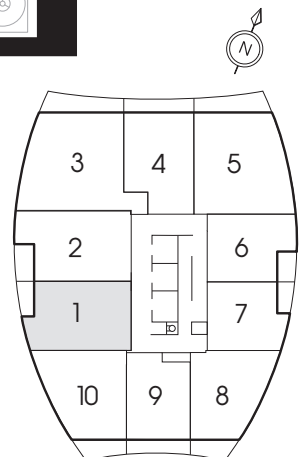

CANDEREL

Hillcrest

2 Bedroom

Indoor Living - 725 sq. ft.

Outdoor Living - 56 sq. ft.

Total Living - 781 sq. ft.

UPPERWEST westboro

WELCOME HOME

Floors 7-19