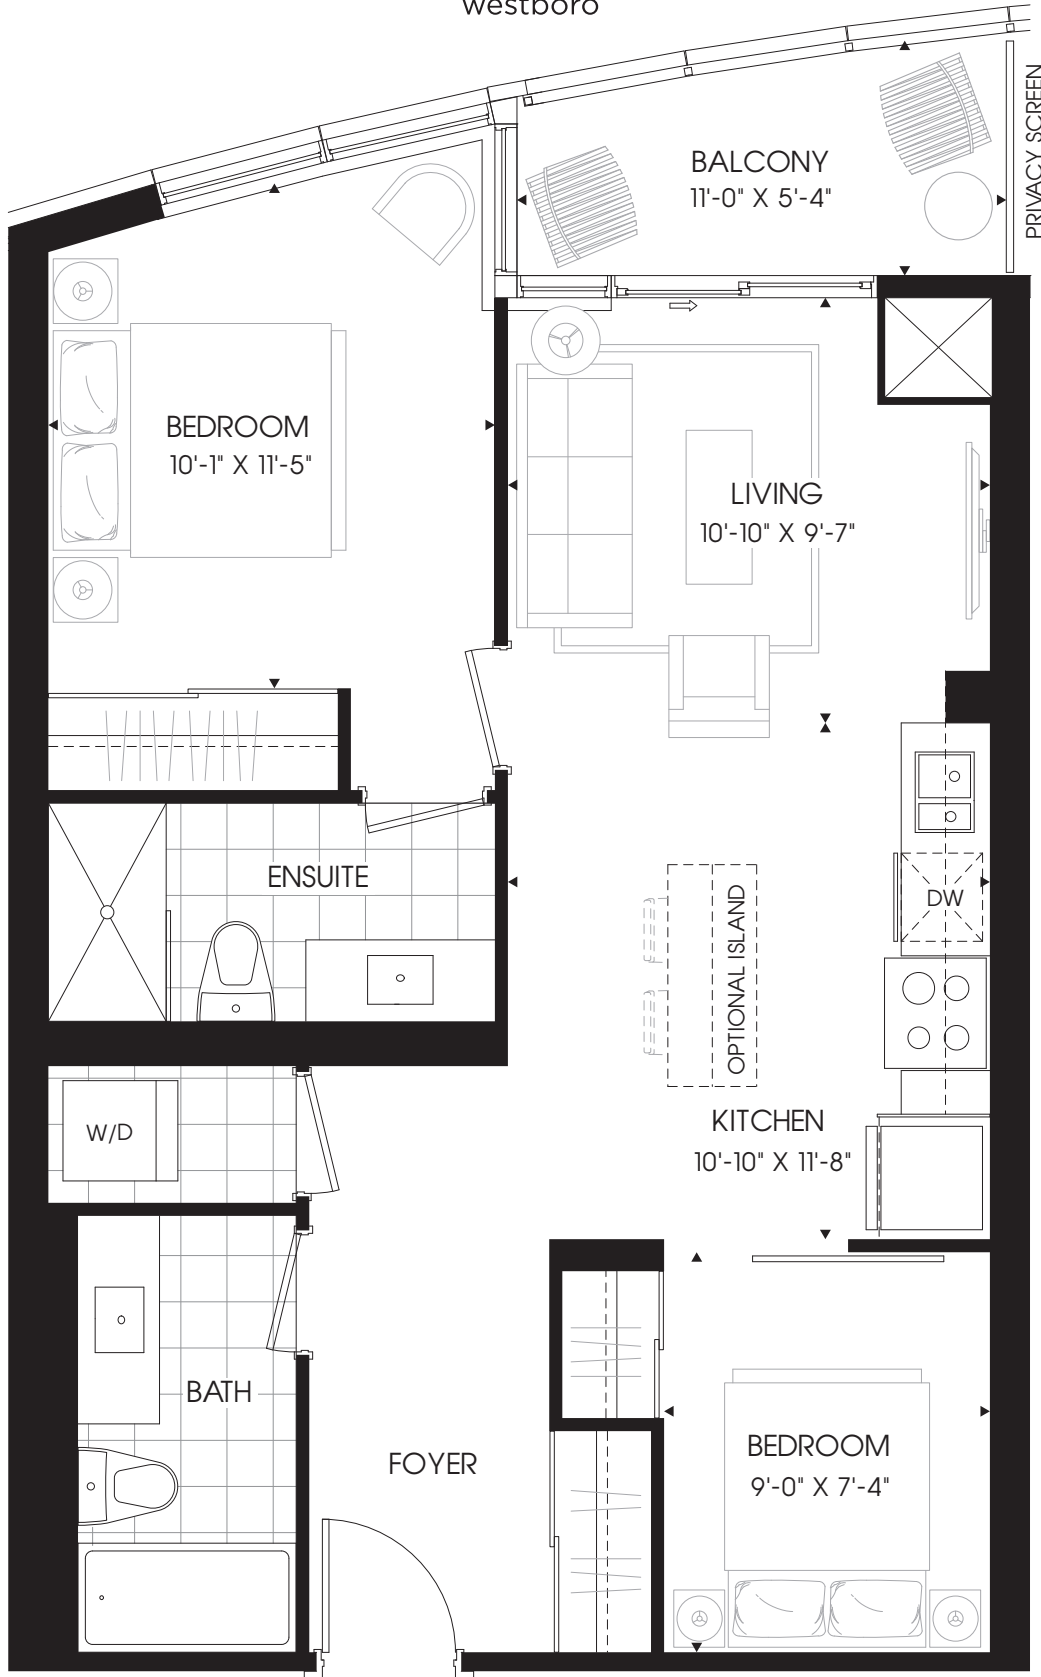

CANDEREL

Hillcrest

2 Bedroom

Indoor Living - 725 sq. ft.

Outdoor Living - 56 sq. ft.

Total Living - 781 sq. ft.

UPPERWEST westboro

WELCOME HOME

Floors 7-19