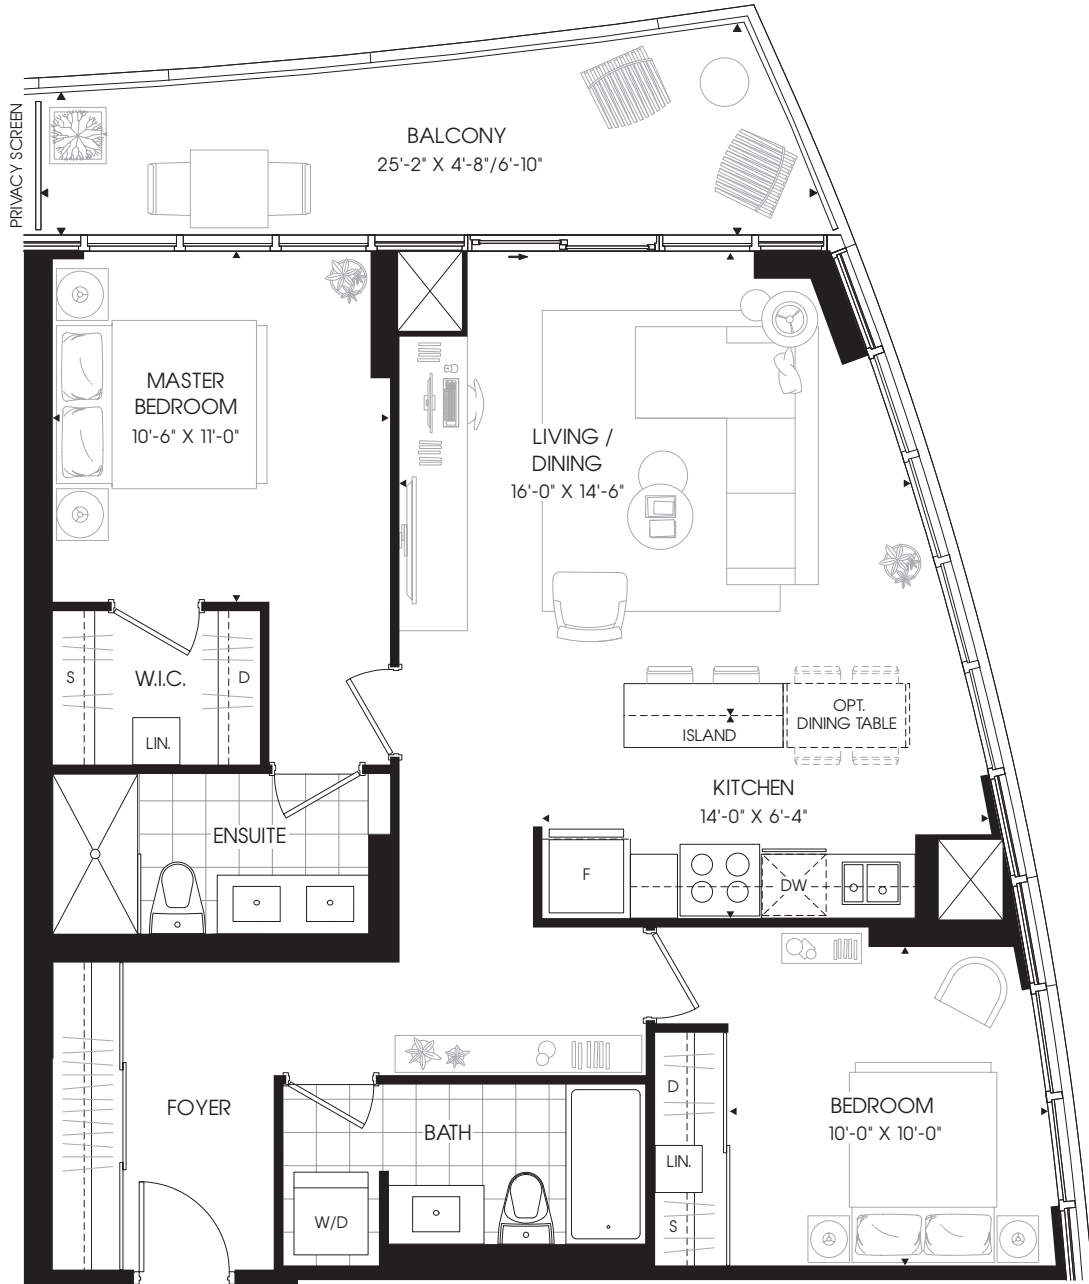

CANDEREL

Denbury

2 Bedroom

Indoor Living - 970 sq. ft.

Outdoor Living - 133 sq. ft.

Total Living - 1,103 sq. ft.

UPPERWEST westboro

WELCOME HOME

Floors 7-17