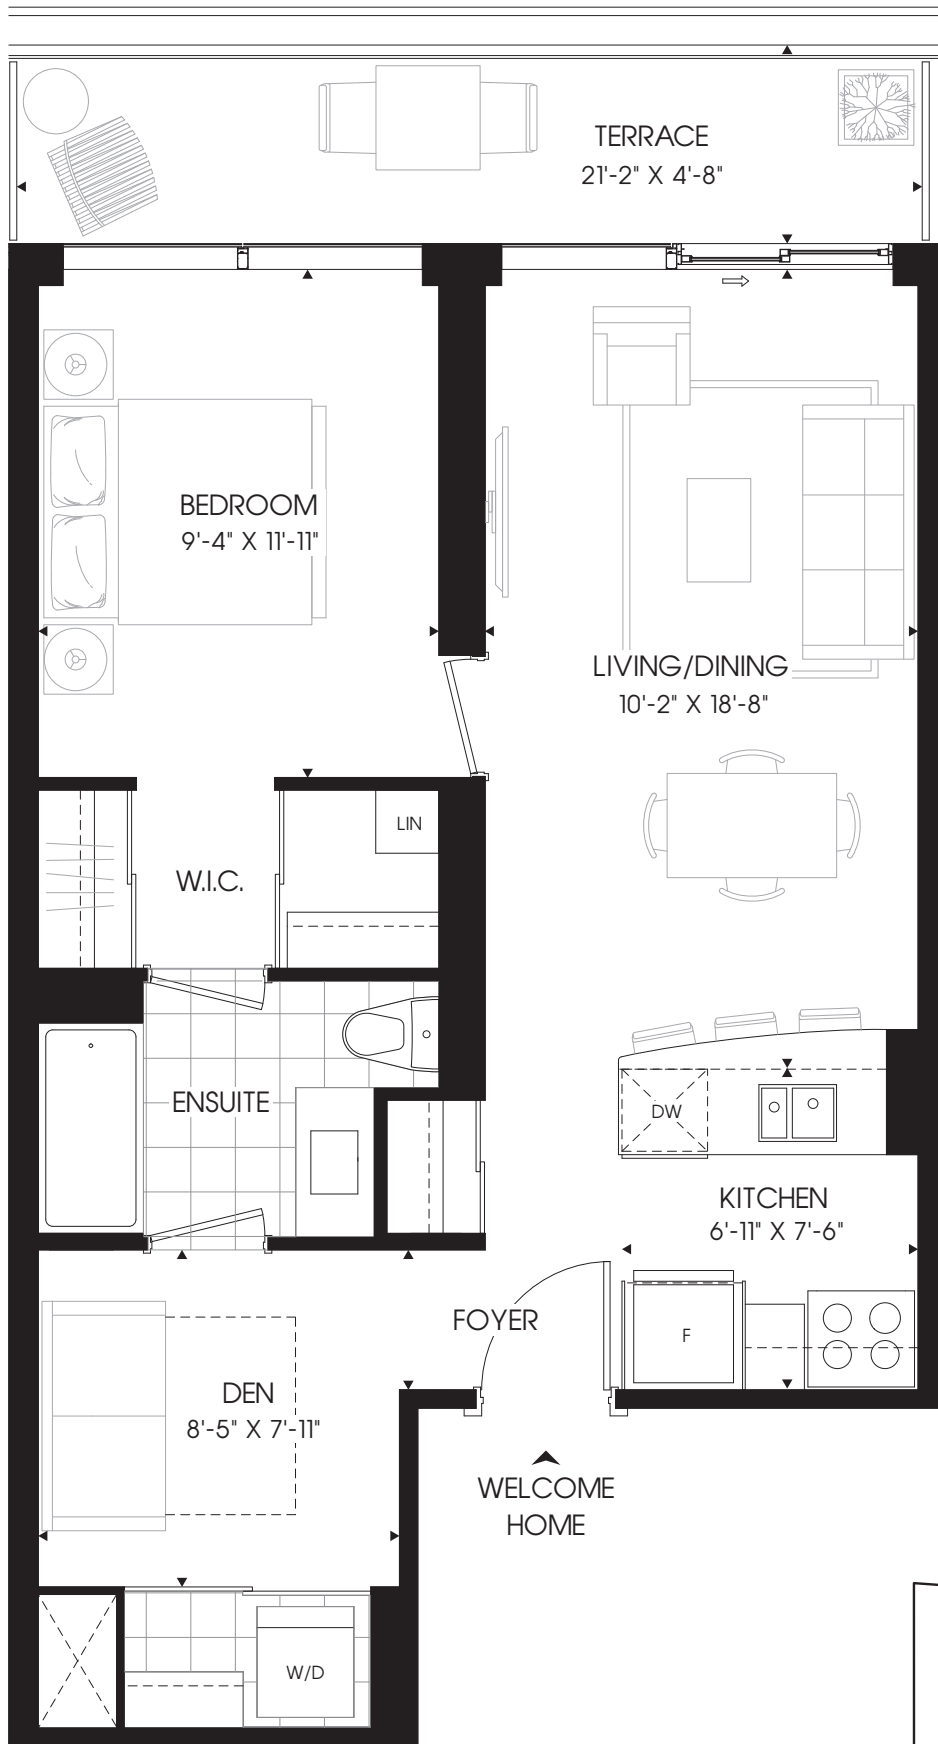

CANDEREL

Dominion 1 Bedroom + Den

Indoor Living - 653 sq. ft.
Outdoor Living - 99 sq. ft.
Total Living - 752 sq. ft.

UPPERWEST westboro

Floor 5