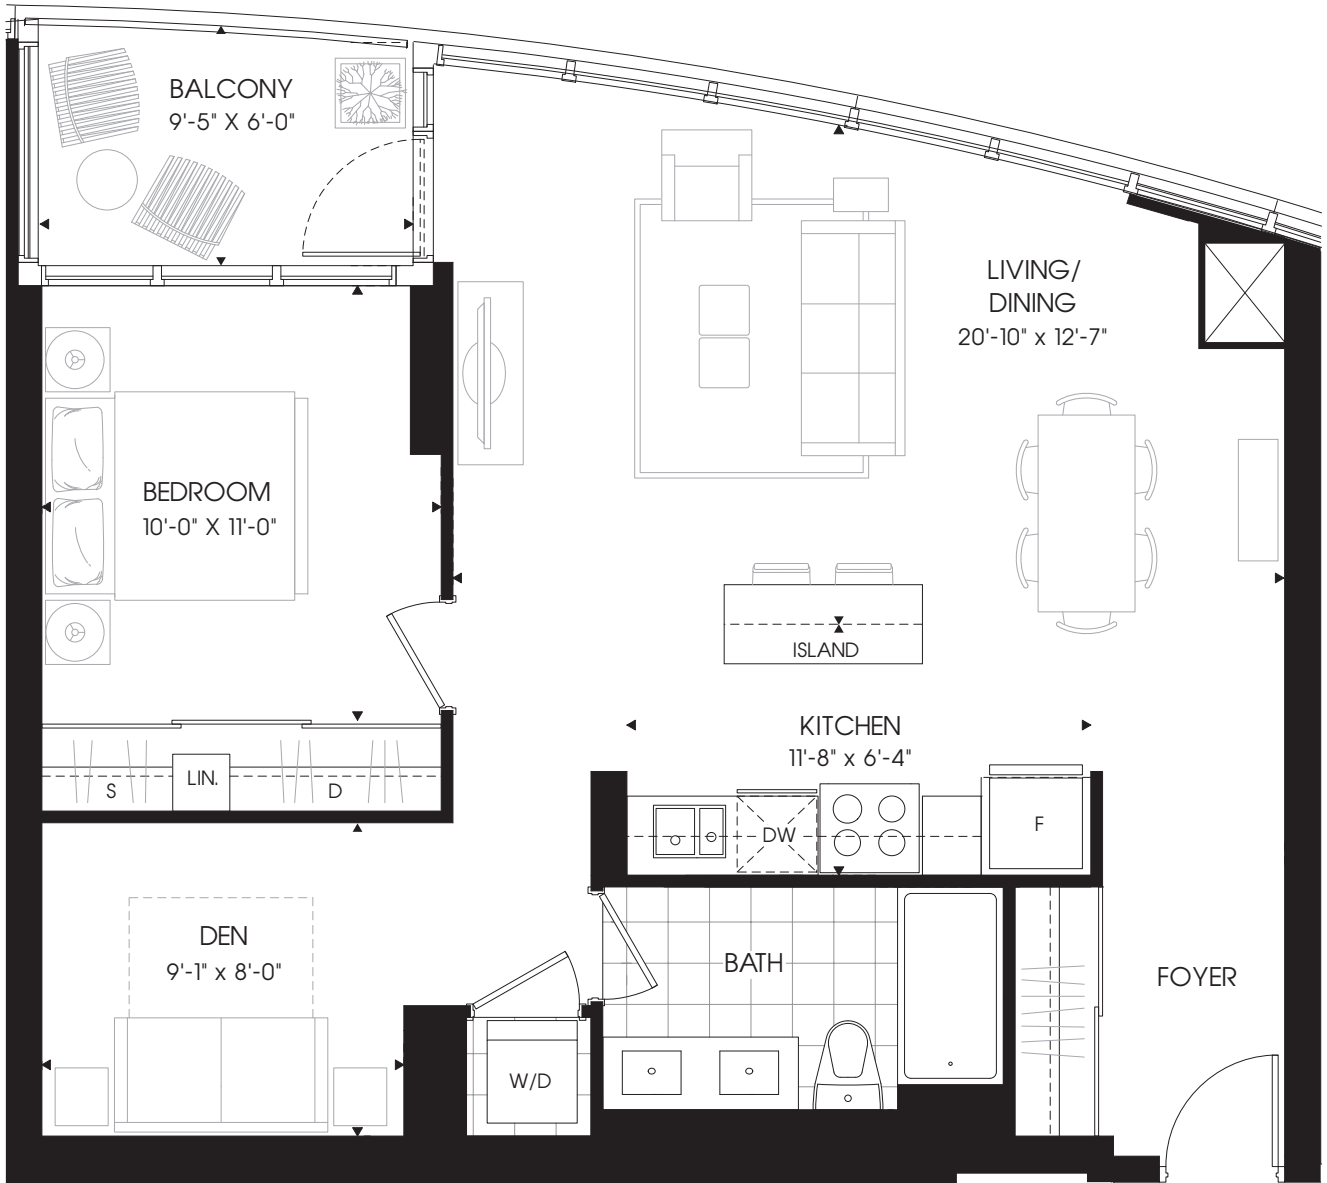

CANDEREL

Churchill

1 Bedroom + Den

Indoor Living - 832 sq. ft.
Outdoor Living - 57 sq. ft.
Total Living - 889 sq. ft.

UPPERWEST

westboro

WELCOME HOME

PH Floors 20-25