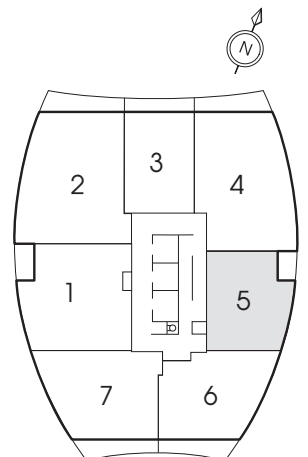

CANDEREL

Churchill

1 Bedroom + Den

Indoor Living - 832 sq. ft.
Outdoor Living - 57 sq. ft.
Total Living - 889 sq. ft.

UPPERWEST

westboro

WELCOME HOME

PH Floors 20-25