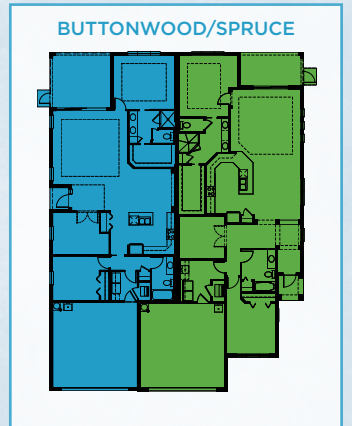

HARBOUR COLLECTION

Spruce

2 Bedrooms, Great Room, Den, 2 Baths,
2-Car Garage

7' HIGH PRIVACY WALL

SPRUCE PLAN
AVAILABLE PAIRINGS

AVAILABLE DEN
WITH WET/DRY BAR
VARIATION

FLOOR PLAN

SPRUCE	
Total Living Area	1,780 S.F.
2-Car Garage	429 S.F.
Entry	36 S.F.
Lanai	120 S.F.
Total	2,365 S.F.