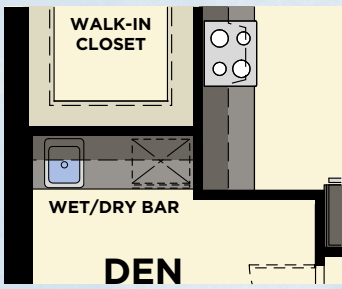

HARBOUR COLLECTION

Spruce

2 Bedrooms, Great Room, Den, 2 Baths,
2-Car Garage

7' HIGH PRIVACY WALL

SPRUCE PLAN
AVAILABLE PAIRINGS

AVAILABLE DEN
WITH WET/DRY BAR
VARIATION

FLOOR PLAN

SPRUCE	
Total Living Area	1,780 S.F.
2-Car Garage	429 S.F.
Entry	36 S.F.
Lanai	120 S.F.
Total	2,365 S.F.