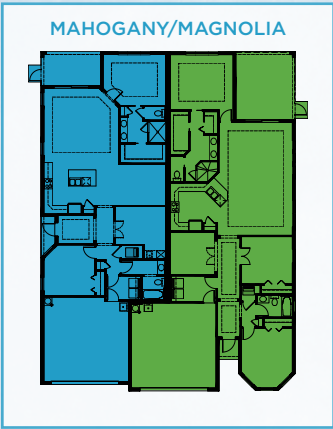

HARBOUR COLLECTION

Mahogany

2 Bedrooms, Great Room, Den, 2 Baths,
2-Car Garage

7' HIGH PRIVACY WALL

MAHOGANY PLAN
AVAILABLE PAIRINGS

FLOOR PLAN

MAHOGANY

Total Living Area	1,616 S.F.
2-Car Garage	428 S.F.
Entry	27 S.F.
Lanai	112 S.F.
Total	2,183 S.F.