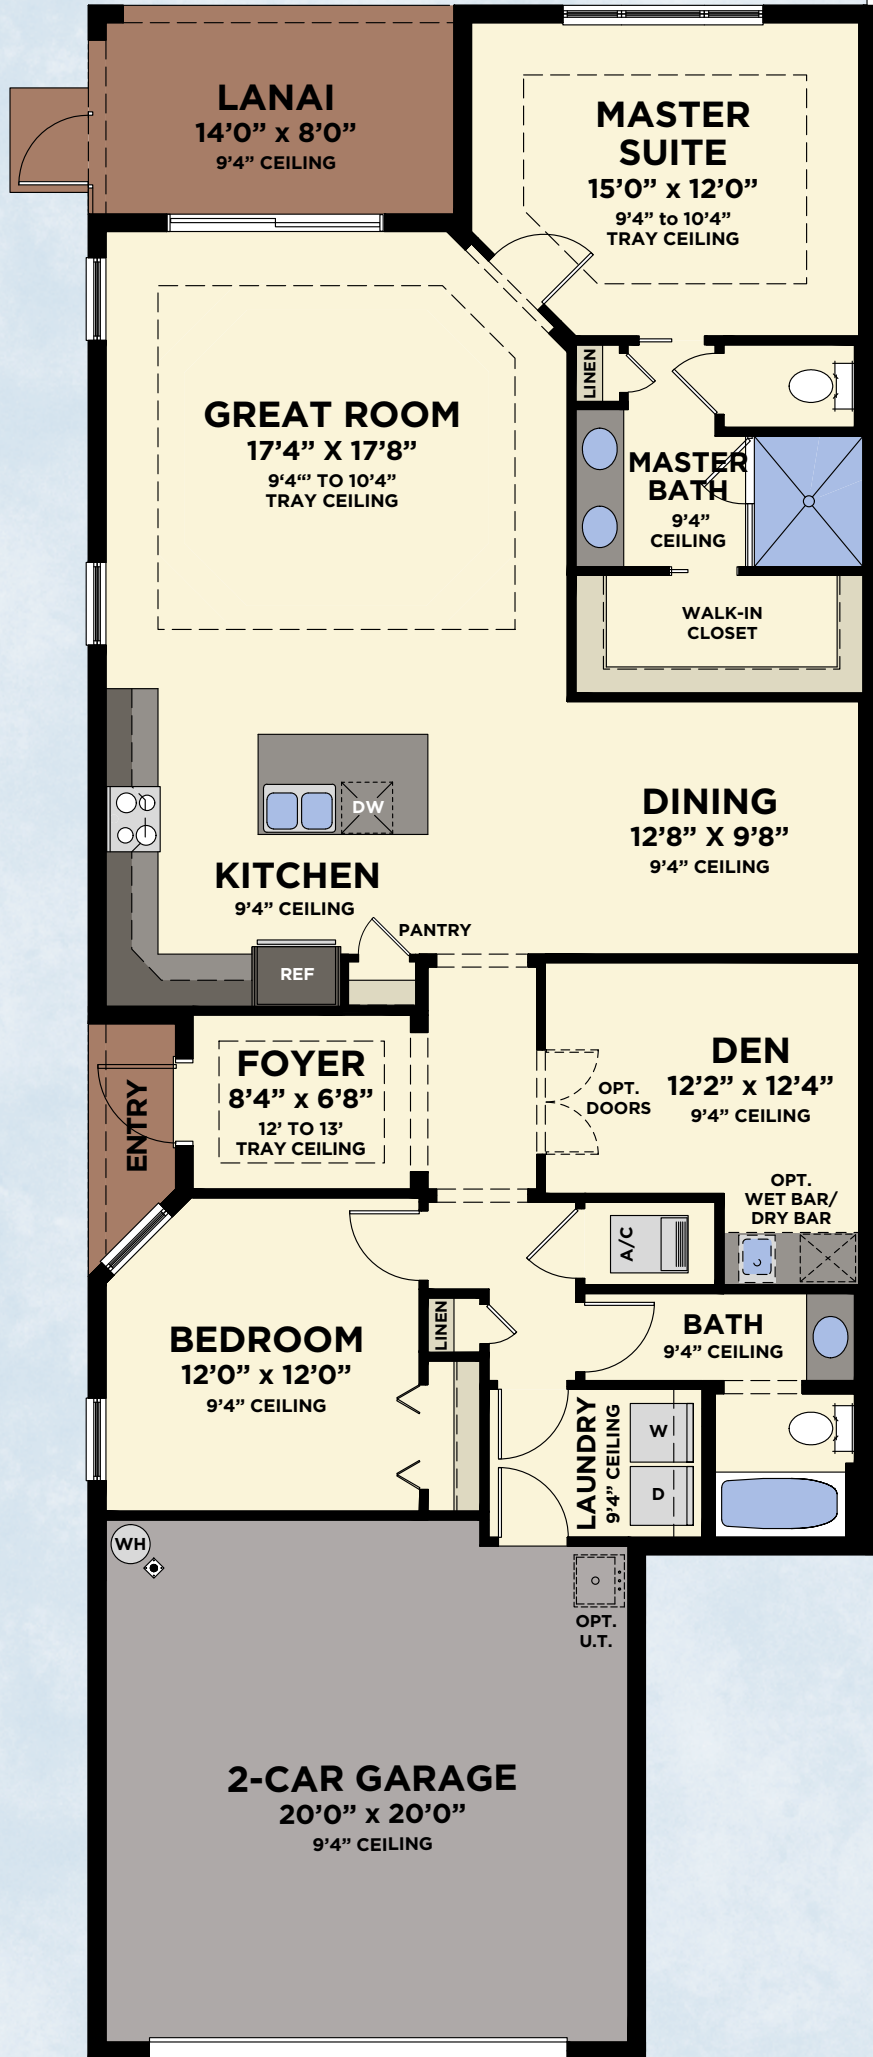

HARBOUR COLLECTION

Mahogany

2 Bedrooms, Great Room, Den, 2 Baths,
2-Car Garage

7' HIGH PRIVACY WALL

MAHOGANY PLAN
AVAILABLE PAIRINGS

FLOOR PLAN

MAHOGANY

Total Living Area	1,616 S.F.
2-Car Garage	428 S.F.
Entry	27 S.F.
Lanai	112 S.F.
Total	2,183 S.F.