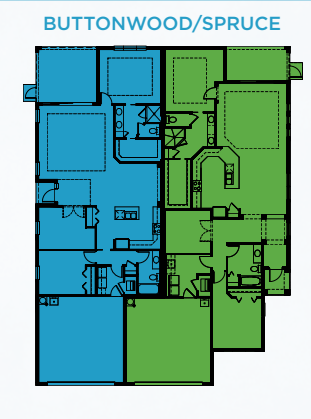

HARBOUR COLLECTION

Buttonwood

2-3 Bedrooms, Great Room, 2 Baths,
2-Car Garage

7' HIGH PRIVACY WALL

BUTTONWOOD PLAN
AVAILABLE PAIRINGS

AVAILABLE BEDROOM
VARIATION

BUTTONWOOD	
Total Living Area	1,565 S.F.
2-Car Garage	441 S.F.
Entry	23 S.F.
Lanai	189 S.F.
Total	2,218 S.F.

FLOOR PLAN