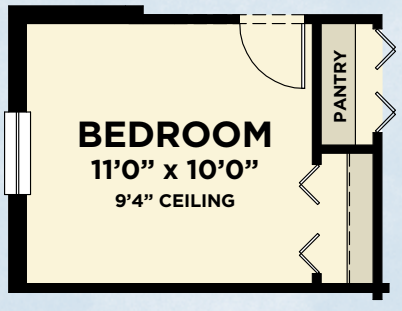

HARBOUR COLLECTION

Buttonwood

2-3 Bedrooms, Great Room, 2 Baths,
2-Car Garage

7' HIGH PRIVACY WALL

BUTTONWOOD PLAN
AVAILABLE PAIRINGS

AVAILABLE BEDROOM
VARIATION

BUTTONWOOD	
Total Living Area	1,565 S.F.
2-Car Garage	441 S.F.
Entry	23 S.F.
Lanai	189 S.F.
Total	2,218 S.F.

FLOOR PLAN