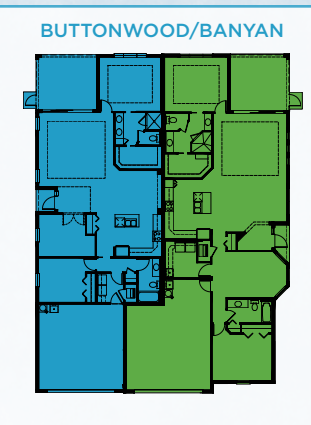

HARBOUR COLLECTION

Buttonwood

2-3 Bedrooms, Great Room, 2 Baths,
2-Car Garage

7' HIGH PRIVACY WALL

BUTTONWOOD PLAN
AVAILABLE PAIRINGS

AVAILABLE BEDROOM
VARIATION

BUTTONWOOD	
Total Living Area	1,565 S.F.
2-Car Garage	441 S.F.
Entry	23 S.F.
Lanai	189 S.F.
Total	2,218 S.F.

FLOOR PLAN