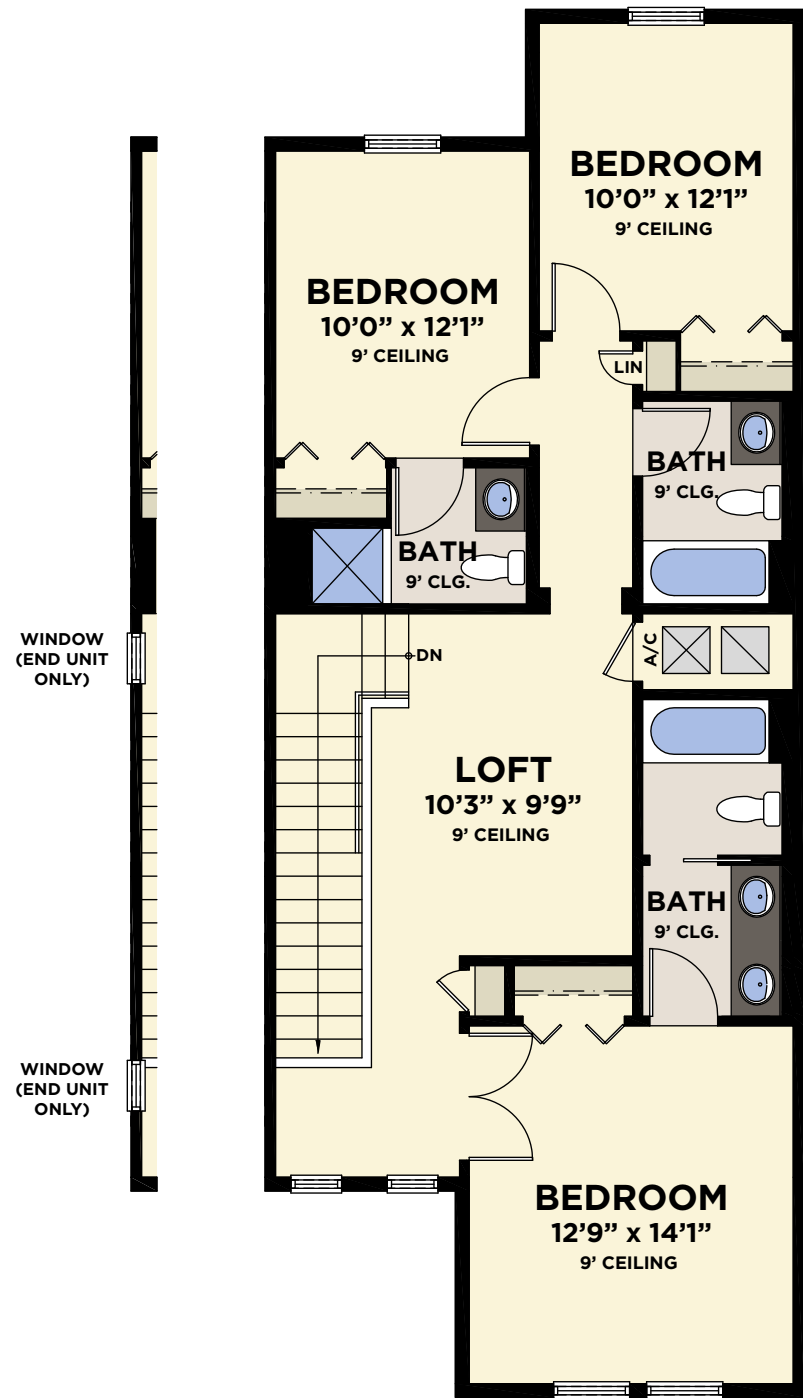

JUBILEE

4 Bedrooms / 4 Baths / Great Room / Loft / Covered Lanai / Screened Plunge Pool

FIRST FLOOR PLAN

1ST FLOOR A/C	1,025 S.F.
2ND FLOOR A/C	982 S.F.
TOTAL A/C	2,007 S.F.
SCREEN PATIO	377 S.F.
COVERED PORCHES	190 S.F.
TOTAL NON A/C	567 S.F.
TOTAL GROSS AREA	2,574 S.F.

SECOND FLOOR PLAN

AVAILABLE CABANA BATH VARIATION

Minto Resort Vacation Villas

4 UNIT BUILDING

6 UNIT BUILDING

5 UNIT BUILDING

8 UNIT BUILDING