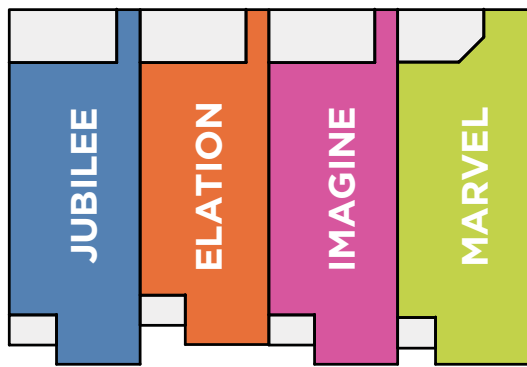

JUBILEE

4 Bedrooms / 4 Baths / Great Room / Loft / Covered Lanai / Screened Plunge Pool

FIRST FLOOR PLAN

1ST FLOOR A/C	1,025 S.F.
2ND FLOOR A/C	982 S.F.
TOTAL A/C	2,007 S.F.
SCREEN PATIO	377 S.F.
COVERED PORCHES	190 S.F.
TOTAL NON A/C	567 S.F.
TOTAL GROSS AREA	2,574 S.F.

SECOND FLOOR PLAN

AVAILABLE CABANA BATH VARIATION

Minto Resort Vacation Villas

4 UNIT BUILDING

6 UNIT BUILDING

5 UNIT BUILDING

8 UNIT BUILDING