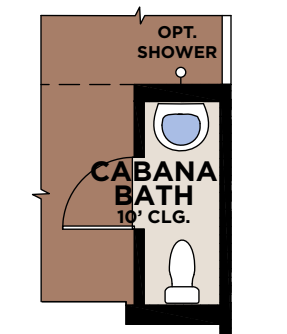

JUBILEE

4 Bedrooms / 4 Baths / Great Room / Loft / Covered Lanai / Screened Plunge Pool

FIRST FLOOR PLAN

1ST FLOOR A/C	1,025 S.F.
2ND FLOOR A/C	982 S.F.
TOTAL A/C	2,007 S.F.
SCREEN PATIO	377 S.F.
COVERED PORCHES	190 S.F.
TOTAL NON A/C	567 S.F.
TOTAL GROSS AREA	2,574 S.F.

SECOND FLOOR PLAN

AVAILABLE CABANA BATH VARIATION

Minto Resort Vacation Villas

4 UNIT BUILDING

6 UNIT BUILDING

5 UNIT BUILDING

8 UNIT BUILDING