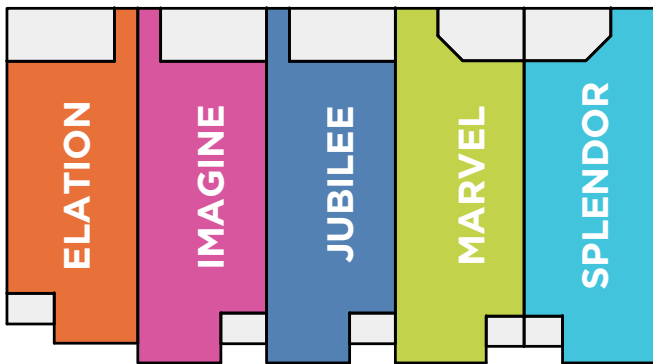

JUBILEE

4 Bedrooms / 4 Baths / Great Room / Loft / Covered Lanai / Screened Plunge Pool

FIRST FLOOR PLAN

1ST FLOOR A/C	1,025 S.F.
2ND FLOOR A/C	982 S.F.
TOTAL A/C	2,007 S.F.
SCREEN PATIO	377 S.F.
COVERED PORCHES	190 S.F.
TOTAL NON A/C	567 S.F.
TOTAL GROSS AREA	2,574 S.F.

SECOND FLOOR PLAN

AVAILABLE CABANA BATH VARIATION

Minto Resort Vacation Villas

4 UNIT BUILDING

6 UNIT BUILDING

5 UNIT BUILDING

8 UNIT BUILDING