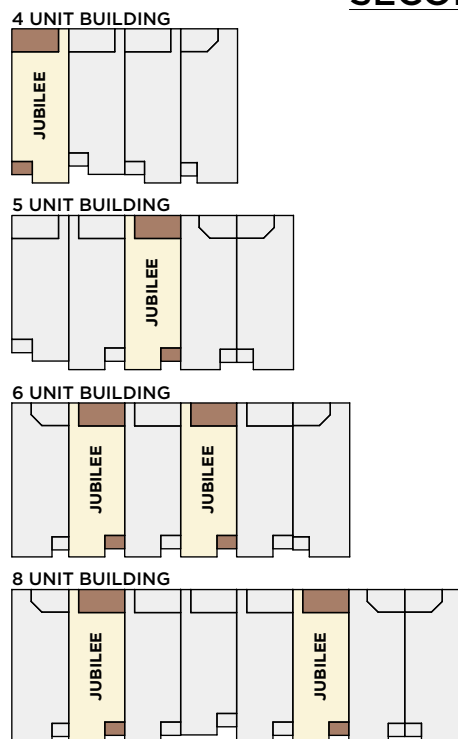

JUBILEE

4 Bedrooms / 4 Baths / Great Room / Loft / Covered Lanai / Screened Plunge Pool

FIRST FLOOR PLAN

1ST FLOOR A/C	1,025 S.F.
2ND FLOOR A/C	982 S.F.
TOTAL A/C	2,007 S.F.
SCREEN PATIO	377 S.F.
COVERED PORCHES	190 S.F.
TOTAL NON A/C	567 S.F.
TOTAL GROSS AREA	2,574 S.F.

SECOND FLOOR PLAN

AVAILABLE CABANA BATH VARIATION

Minto Resort Vacation Villas

4 UNIT BUILDING

6 UNIT BUILDING

5 UNIT BUILDING

8 UNIT BUILDING