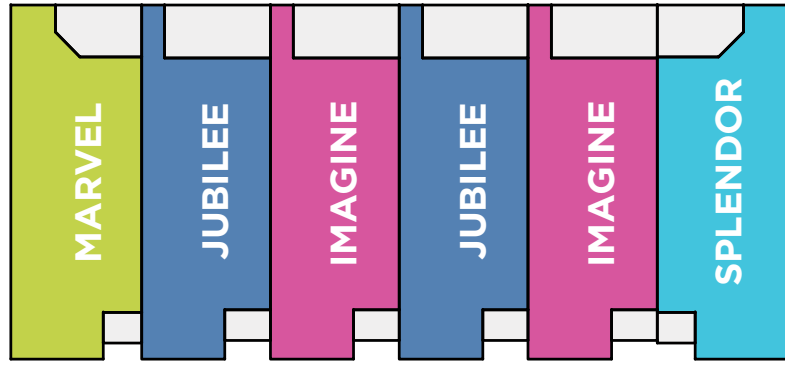

JUBILEE

4 Bedrooms / 4 Baths / Great Room / Loft / Covered Lanai / Screened Plunge Pool

FIRST FLOOR PLAN

1ST FLOOR A/C	1,025 S.F.
2ND FLOOR A/C	982 S.F.
TOTAL A/C	2,007 S.F.
SCREEN PATIO	377 S.F.
COVERED PORCHES	190 S.F.
TOTAL NON A/C	567 S.F.
TOTAL GROSS AREA	2,574 S.F.

SECOND FLOOR PLAN

AVAILABLE CABANA BATH VARIATION

Minto Resort Vacation Villas

4 UNIT BUILDING

6 UNIT BUILDING

5 UNIT BUILDING

8 UNIT BUILDING