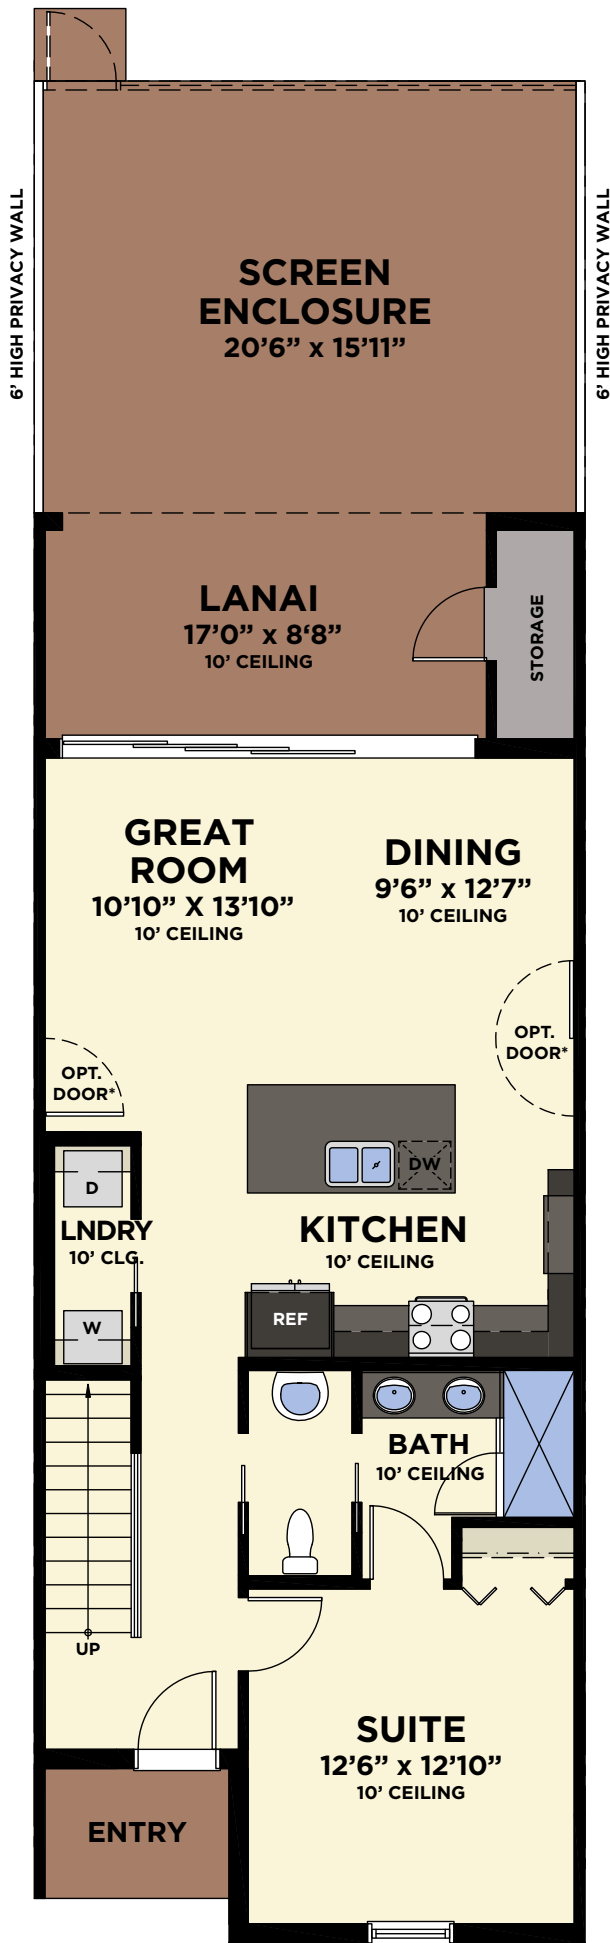

ELATION

3 Bedrooms / 2 Baths / Great Room / Game Room / Covered Lanai

FIRST FLOOR PLAN

AVAILABLE POOL VARIATION

AVAILABLE CABANA BATH VARIATION

SECOND FLOOR PLAN

*PASS-THRU DOOR BETWEEN UNITS NOT AVAILABLE IN ALL CONFIGURATIONS

1ST FLOOR A/C	967 S.F.
2ND FLOOR A/C	765 S.F.
TOTAL A/C	1,732 S.F.
SCREENED POOL DECK	380 S.F.
LANAI	175 S.F.
ENTRY	36 S.F.
TOTAL NON A/C	591 S.F.
TOTAL GROSS AREA	2,323 S.F.