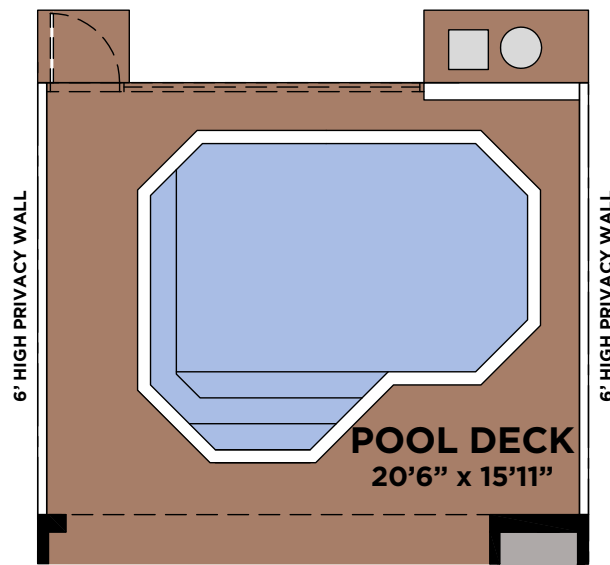

ELATION

3 Bedrooms / 2 Baths / Great Room / Game Room / Covered Lanai

FIRST FLOOR PLAN

AVAILABLE POOL VARIATION

AVAILABLE CABANA BATH VARIATION

SECOND FLOOR PLAN

*PASS-THRU DOOR BETWEEN UNITS NOT AVAILABLE IN ALL CONFIGURATIONS

1ST FLOOR A/C	967 S.F.
2ND FLOOR A/C	765 S.F.
TOTAL A/C	1,732 S.F.
SCREENED POOL DECK	380 S.F.
LANAI	175 S.F.
ENTRY	36 S.F.
TOTAL NON A/C	591 S.F.
TOTAL GROSS AREA	2,323 S.F.