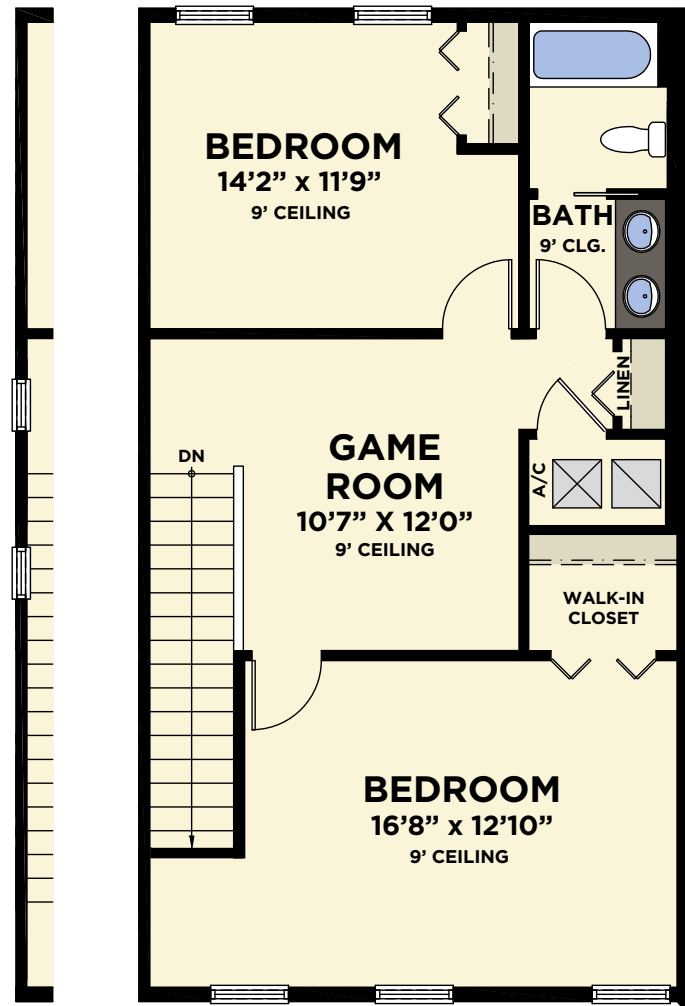

ELATION

3 Bedrooms / 2 Baths / Great Room / Game Room / Covered Lanai

FIRST FLOOR PLAN

AVAILABLE POOL VARIATION

AVAILABLE CABANA BATH VARIATION

SECOND FLOOR PLAN

*PASS-THRU DOOR BETWEEN UNITS NOT AVAILABLE IN ALL CONFIGURATIONS

1ST FLOOR A/C	967 S.F.
2ND FLOOR A/C	765 S.F.
TOTAL A/C	1,732 S.F.
SCREENED POOL DECK	380 S.F.
LANAI	175 S.F.
ENTRY	36 S.F.
TOTAL NON A/C	591 S.F.
TOTAL GROSS AREA	2,323 S.F.