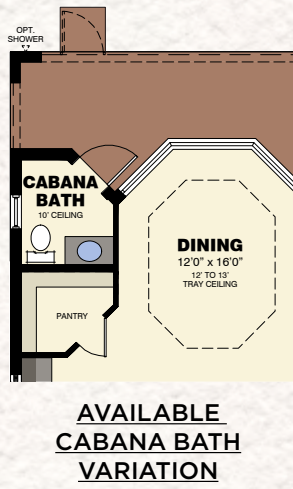

BANYAN COLLECTION

IRIS

4 Bedrooms / 3.5 Baths / Great Room / Study / 2-Car Garage / 1-Car Garage

Total Living Area	3,338 S.F.
2 & 1-Car Garages	867 S.F.
Entry	104 S.F.
Lanai	505 S.F.
Total	4,814 S.F.
Opt Cabana Bath	45 S.F.