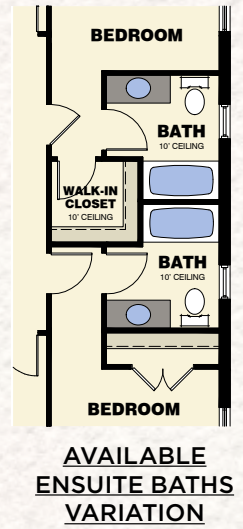

BANYAN COLLECTION

IRIS

4 Bedrooms / 3.5 Baths / Great Room / Study / 2-Car Garage / 1-Car Garage

Total Living Area	3,338 S.F.
2 & 1-Car Garages	867 S.F.
Entry	104 S.F.
Lanai	505 S.F.
Total	4,814 S.F.
Opt Cabana Bath	45 S.F.