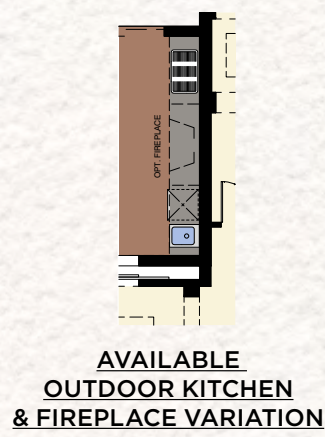

BANYAN COLLECTION

IRIS

4 Bedrooms / 3.5 Baths / Great Room / Study / 2-Car Garage / 1-Car Garage

Total Living Area	3,338 S.F.
2 & 1-Car Garages	867 S.F.
Entry	104 S.F.
Lanai	505 S.F.
Total	4,814 S.F.
Opt Cabana Bath	45 S.F.