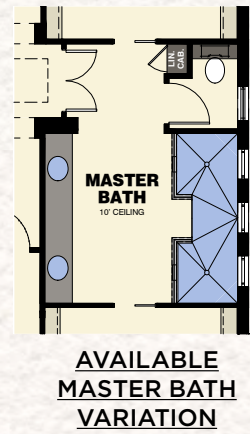

BANYAN COLLECTION

IRIS

4 Bedrooms / 3.5 Baths / Great Room / Study / 2-Car Garage / 1-Car Garage

Total Living Area	3,338 S.F.
2 & 1-Car Garages	867 S.F.
Entry	104 S.F.
Lanai	505 S.F.
Total	4,814 S.F.
Opt Cabana Bath	45 S.F.