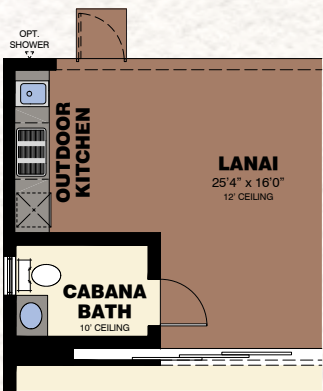

BANYAN COLLECTION

BEGONIA

3 Bedrooms / 2.5 Baths / Family Room / Living Room / Study / 3-Car Garage

Elevation A

Elevation B

AVAILABLE OUTDOOR KITCHEN WITH CABANA BATH VARIATION

AVAILABLE CABANA BATH VARIATION

AVAILABLE ENSUITE BATHS VARIATION

FLOOR PLAN

Total Living Area	3,074 S.F.
3-Car Garage	772 S.F.
Entry	38 S.F.
Lanai	850 S.F.
Total	4,734 S.F.
Opt. Cabana Bath	61 S.F.

AVAILABLE OUTDOOR KITCHEN VARIATION

AVAILABLE MASTER BATH VARIATION

AVAILABLE ELEVATION B WINDOW VARIATION