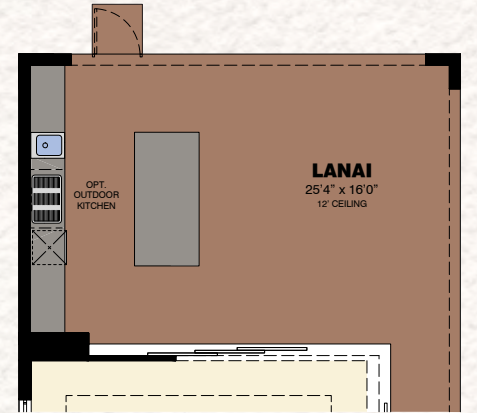

BANYAN COLLECTION

BEGONIA

3 Bedrooms / 2.5 Baths / Family Room / Living Room / Study / 3-Car Garage

Elevation A

Elevation B

AVAILABLE OUTDOOR KITCHEN WITH CABANA BATH VARIATION

AVAILABLE CABANA BATH VARIATION

AVAILABLE ENSUITE BATHS VARIATION

FLOOR PLAN

Total Living Area	3,074 S.F.
3-Car Garage	772 S.F.
Entry	38 S.F.
Lanai	850 S.F.
Total	4,734 S.F.
Opt. Cabana Bath	61 S.F.

AVAILABLE OUTDOOR KITCHEN VARIATION

AVAILABLE MASTER BATH VARIATION

AVAILABLE ELEVATION B WINDOW VARIATION