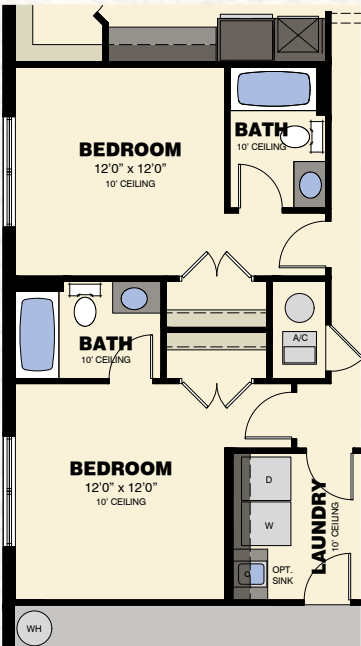

BANYAN COLLECTION

BEGONIA

3 Bedrooms / 2.5 Baths / Family Room / Living Room / Study / 3-Car Garage

Elevation A

Elevation B

AVAILABLE OUTDOOR KITCHEN WITH CABANA BATH VARIATION

AVAILABLE CABANA BATH VARIATION

AVAILABLE ENSUITE BATHS VARIATION

FLOOR PLAN

Total Living Area	3,074 S.F.
3-Car Garage	772 S.F.
Entry	38 S.F.
Lanai	850 S.F.
Total	4,734 S.F.
Opt. Cabana Bath	61 S.F.

AVAILABLE OUTDOOR KITCHEN VARIATION

AVAILABLE MASTER BATH VARIATION

AVAILABLE ELEVATION B WINDOW VARIATION