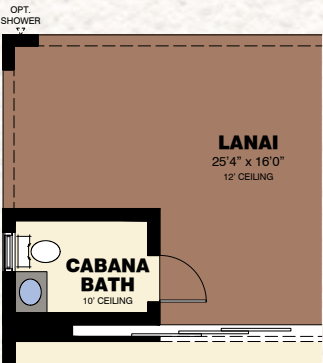

BANYAN COLLECTION

BEGONIA

3 Bedrooms / 2.5 Baths / Family Room / Living Room / Study / 3-Car Garage

Elevation A

Elevation B

AVAILABLE OUTDOOR KITCHEN WITH CABANA BATH VARIATION

AVAILABLE CABANA BATH VARIATION

AVAILABLE ENSUITE BATHS VARIATION

FLOOR PLAN

Total Living Area	3,074 S.F.
3-Car Garage	772 S.F.
Entry	38 S.F.
Lanai	850 S.F.
Total	4,734 S.F.
Opt. Cabana Bath	61 S.F.

AVAILABLE OUTDOOR KITCHEN VARIATION

AVAILABLE MASTER BATH VARIATION

AVAILABLE ELEVATION B WINDOW VARIATION