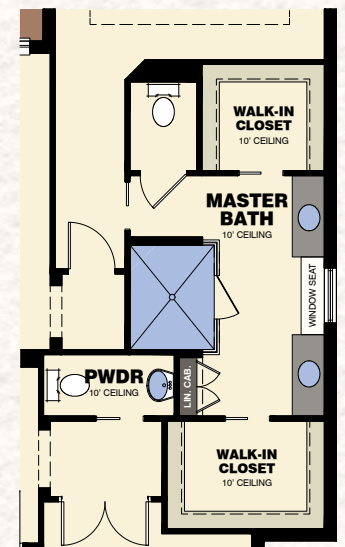

BANYAN COLLECTION

BEGONIA

3 Bedrooms / 2.5 Baths / Family Room / Living Room / Study / 3-Car Garage

Elevation A

Elevation B

AVAILABLE OUTDOOR KITCHEN WITH CABANA BATH VARIATION

AVAILABLE CABANA BATH VARIATION

AVAILABLE ENSUITE BATHS VARIATION

FLOOR PLAN

Total Living Area	3,074 S.F.
3-Car Garage	772 S.F.
Entry	38 S.F.
Lanai	850 S.F.
Total	4,734 S.F.
Opt. Cabana Bath	61 S.F.

AVAILABLE OUTDOOR KITCHEN VARIATION

AVAILABLE MASTER BATH VARIATION

AVAILABLE ELEVATION B WINDOW VARIATION