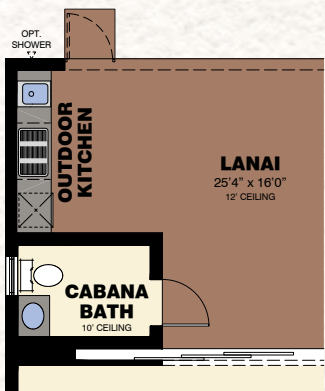

## BEGONIA

3 Bedrooms / 2.5 Baths / Family Room / Living Room / Study / 3-Car Garage

Elevation A

Elevation B

AVAILABLE OUTDOOR KITCHEN WITH CABANA BATH VARIATION

AVAILABLE CABANA BATH VARIATION

AVAILABLE ENSUITE BATHS VARIATION

Total Living Area	3,074 S.F.
3-Car Garage	772 S.F.
Entry	38 S.F.
Lanai	850 S.F.
<b>Total</b>	<b>4,734 S.F.</b>
Opt. Cabana Bath	61 S.F.

AVAILABLE OUTDOOR KITCHEN VARIATION

AVAILABLE MASTER BATH VARIATION

AVAILABLE ELEVATION B WINDOW VARIATION