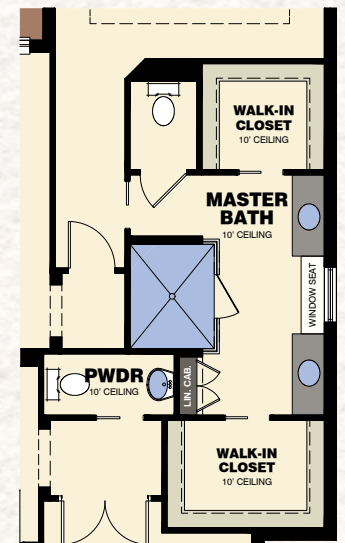

## BEGONIA

3 Bedrooms / 2.5 Baths / Family Room / Living Room / Study / 3-Car Garage

Elevation A

Elevation B

AVAILABLE OUTDOOR KITCHEN WITH CABANA BATH VARIATION

AVAILABLE CABANA BATH VARIATION

AVAILABLE ENSUITE BATHS VARIATION

Total Living Area	3,074 S.F.
3-Car Garage	772 S.F.
Entry	38 S.F.
Lanai	850 S.F.
<b>Total</b>	<b>4,734 S.F.</b>
Opt. Cabana Bath	61 S.F.

AVAILABLE OUTDOOR KITCHEN VARIATION

AVAILABLE MASTER BATH VARIATION

AVAILABLE ELEVATION B WINDOW VARIATION