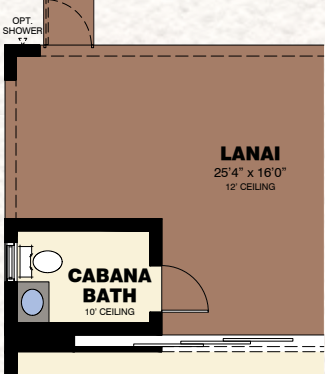

## BEGONIA

3 Bedrooms / 2.5 Baths / Family Room / Living Room / Study / 3-Car Garage

Elevation A

Elevation B

AVAILABLE OUTDOOR KITCHEN WITH CABANA BATH VARIATION

AVAILABLE CABANA BATH VARIATION

AVAILABLE ENSUITE BATHS VARIATION

Total Living Area	3,074 S.F.
3-Car Garage	772 S.F.
Entry	38 S.F.
Lanai	850 S.F.
<b>Total</b>	<b>4,734 S.F.</b>
Opt. Cabana Bath	61 S.F.

AVAILABLE OUTDOOR KITCHEN VARIATION

AVAILABLE MASTER BATH VARIATION

AVAILABLE ELEVATION B WINDOW VARIATION