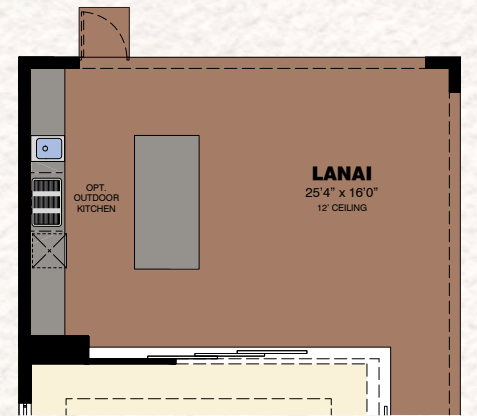

## BEGONIA

3 Bedrooms / 2.5 Baths / Family Room / Living Room / Study / 3-Car Garage

Elevation A

Elevation B

AVAILABLE OUTDOOR KITCHEN WITH CABANA BATH VARIATION

AVAILABLE CABANA BATH VARIATION

AVAILABLE ENSUITE BATHS VARIATION

Total Living Area	3,074 S.F.
3-Car Garage	772 S.F.
Entry	38 S.F.
Lanai	850 S.F.
<b>Total</b>	<b>4,734 S.F.</b>
Opt. Cabana Bath	61 S.F.

AVAILABLE OUTDOOR KITCHEN VARIATION

AVAILABLE MASTER BATH VARIATION