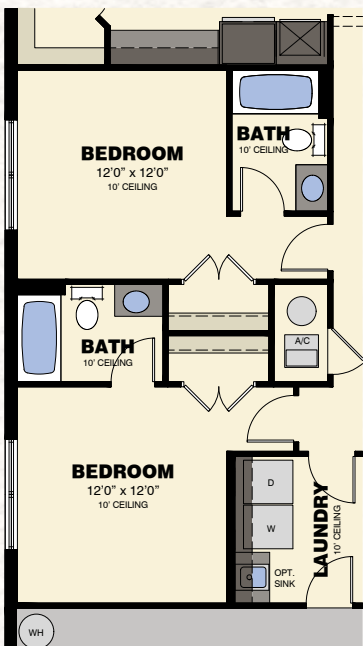

## BEGONIA

3 Bedrooms / 2.5 Baths / Family Room / Living Room / Study / 3-Car Garage

Elevation A

Elevation B

AVAILABLE OUTDOOR KITCHEN WITH CABANA BATH VARIATION

AVAILABLE CABANA BATH VARIATION

AVAILABLE ENSUITE BATHS VARIATION

Total Living Area	3,074 S.F.
3-Car Garage	772 S.F.
Entry	38 S.F.
Lanai	850 S.F.
<b>Total</b>	<b>4,734 S.F.</b>
Opt. Cabana Bath	61 S.F.

AVAILABLE OUTDOOR KITCHEN VARIATION

AVAILABLE MASTER BATH VARIATION

AVAILABLE ELEVATION B WINDOW VARIATION