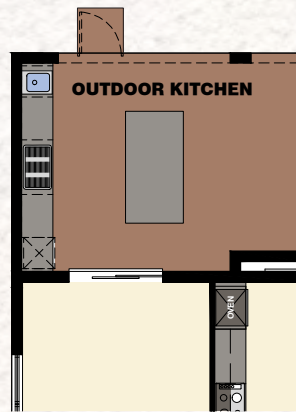

BANYAN COLLECTION

AMARYLLIS

3 Bedrooms / 2.5 Baths / Study / Great Room / 3-Car Garage

Elevation A

Elevation B

AVAILABLE CABANA BATH/
OUTDOOR KITCHEN
VARIATION

AVAILABLE OUTDOOR KITCHEN
VARIATION

Total Living Area	2,741 S.F.
3-Car Garage	778 S.F.
Entry	36 S.F.
Lanai	569 S.F.
<hr/>	<hr/>
Total	4,124 S.F.
Opt. Cabana Bath	49 S.F.
Opt. Bath 3	60 S.F.
Opt. Bath 3 / Cabana Bath	98 S.F.

AVAILABLE
ENSUITE BATH
VARIATION

AVAILABLE
ENSUITE BATH W/
CABANA BATH
VARIATION

FLOOR PLAN

AVAILABLE MASTER BATH
VARIATION

AVAILABLE
ELEVATION B
WINDOW VARIATION