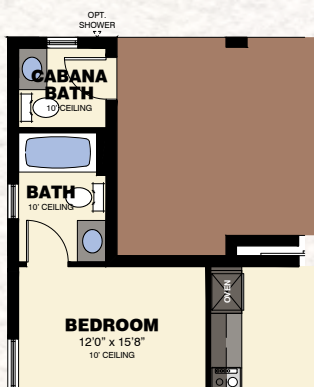

BANYAN COLLECTION

AMARYLLIS

3 Bedrooms / 2.5 Baths / Study / Great Room / 3-Car Garage

Elevation A

Elevation B

AVAILABLE CABANA BATH/
OUTDOOR KITCHEN
VARIATION

AVAILABLE OUTDOOR KITCHEN
VARIATION

Total Living Area	2,741 S.F.
3-Car Garage	778 S.F.
Entry	36 S.F.
Lanai	569 S.F.
<hr/>	<hr/>
Total	4,124 S.F.
Opt. Cabana Bath	49 S.F.
Opt. Bath 3	60 S.F.
Opt. Bath 3 / Cabana Bath	98 S.F.

AVAILABLE
ENSUITE BATH
VARIATION

AVAILABLE
ENSUITE BATH W/
CABANA BATH
VARIATION

FLOOR PLAN

AVAILABLE MASTER BATH
VARIATION

AVAILABLE
ELEVATION B
WINDOW VARIATION