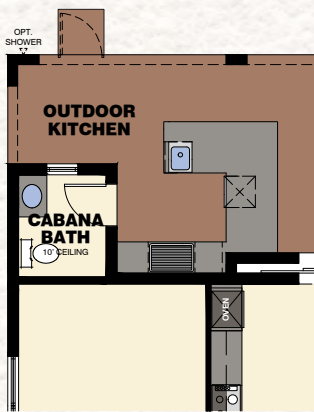

BANYAN COLLECTION

AMARYLLIS

3 Bedrooms / 2.5 Baths / Study / Great Room / 3-Car Garage

Elevation A

Elevation B

AVAILABLE CABANA BATH/
OUTDOOR KITCHEN
VARIATION

AVAILABLE OUTDOOR KITCHEN
VARIATION

Total Living Area	2,741 S.F.
3-Car Garage	778 S.F.
Entry	36 S.F.
Lanai	569 S.F.
<hr/>	<hr/>
Total	4,124 S.F.
Opt. Cabana Bath	49 S.F.
Opt. Bath 3	60 S.F.
Opt. Bath 3 / Cabana Bath	98 S.F.

AVAILABLE
ENSUITE BATH
VARIATION

AVAILABLE
ENSUITE BATH W/
CABANA BATH
VARIATION

FLOOR PLAN

AVAILABLE MASTER BATH
VARIATION

AVAILABLE
ELEVATION B
WINDOW VARIATION