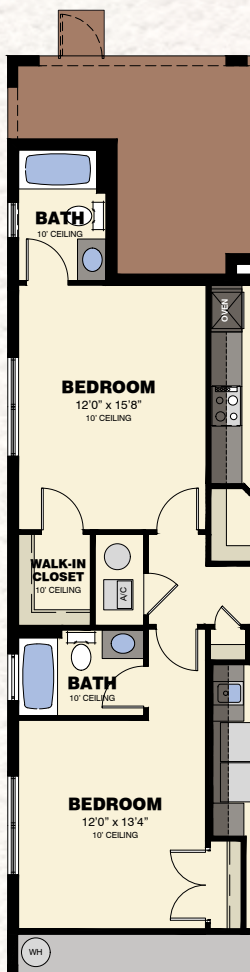

BANYAN COLLECTION

AMARYLLIS

3 Bedrooms / 2.5 Baths / Study / Great Room / 3-Car Garage

Elevation A

Elevation B

AVAILABLE CABANA BATH/
OUTDOOR KITCHEN
VARIATION

AVAILABLE OUTDOOR KITCHEN
VARIATION

Total Living Area	2,741 S.F.
3-Car Garage	778 S.F.
Entry	36 S.F.
Lanai	569 S.F.
<hr/>	<hr/>
Total	4,124 S.F.
Opt. Cabana Bath	49 S.F.
Opt. Bath 3	60 S.F.
Opt. Bath 3 / Cabana Bath	98 S.F.

AVAILABLE
ENSUITE BATH
VARIATION

AVAILABLE
ENSUITE BATH W/
CABANA BATH
VARIATION

FLOOR PLAN

AVAILABLE MASTER BATH
VARIATION

AVAILABLE
ELEVATION B
WINDOW VARIATION