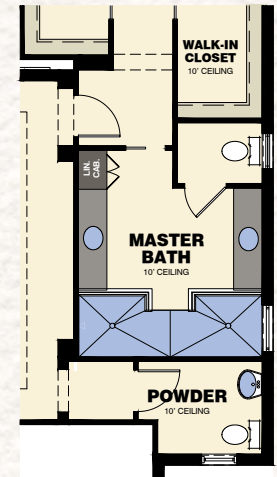

BANYAN COLLECTION

AMARYLLIS

3 Bedrooms / 2.5 Baths / Study / Great Room / 3-Car Garage

Elevation A

Elevation B

AVAILABLE CABANA BATH/
OUTDOOR KITCHEN
VARIATION

AVAILABLE OUTDOOR KITCHEN
VARIATION

Total Living Area	2,741 S.F.
3-Car Garage	778 S.F.
Entry	36 S.F.
Lanai	569 S.F.
<hr/>	<hr/>
Total	4,124 S.F.
Opt. Cabana Bath	49 S.F.
Opt. Bath 3	60 S.F.
Opt. Bath 3 / Cabana Bath	98 S.F.

AVAILABLE
ENSUITE BATH
VARIATION

AVAILABLE
ENSUITE BATH W/
CABANA BATH
VARIATION

FLOOR PLAN

AVAILABLE MASTER BATH
VARIATION

AVAILABLE
ELEVATION B
WINDOW VARIATION