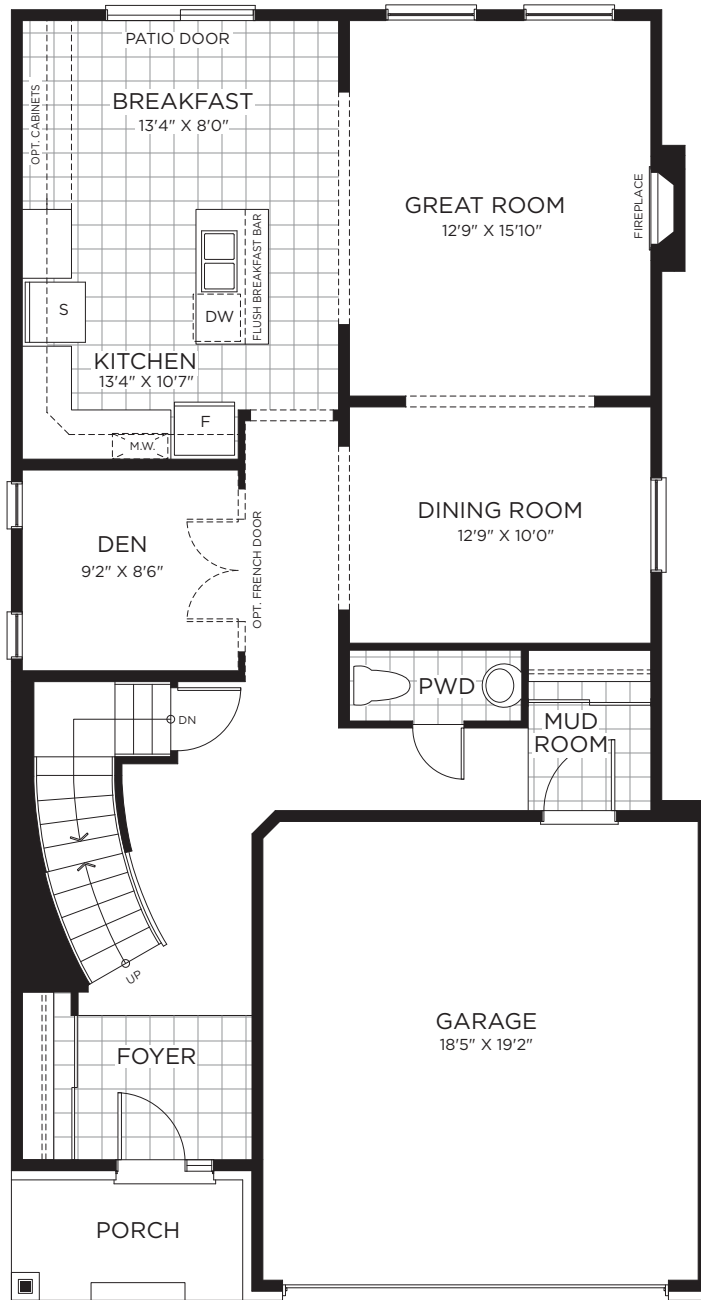

Stanley

Four Bedrooms Plus Den and Two and a Half Baths

A 2450 sq.ft. | B 2450 sq.ft. | C 2450 sq.ft.

Main Floor Elev. A

Main Floor Elev. B & C

Second Floor Elev. A

Second Floor Elev. B

Second Floor Elev. C

Basement Floor Elev. A

Finished Basement Floor Elev. A

Basement Floor Elev. B & C

Basement Floor Elev. B & C

Second Floor - Flex
(Laundry Relocate - W.I.C. For Bedroom 2)