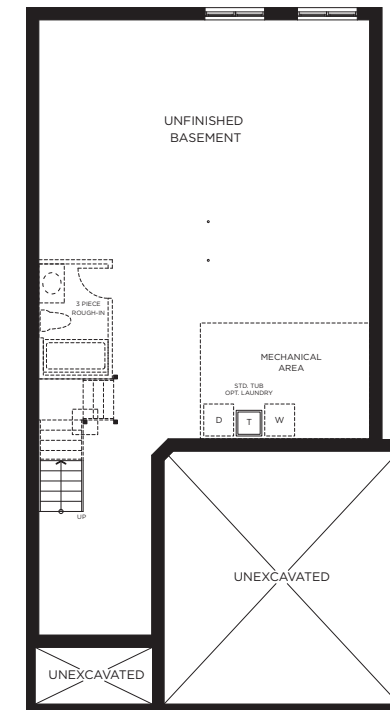

Stanley

Four Bedrooms Plus Den and Two and a Half Baths

A 2450 sq.ft. | B 2450 sq.ft. | C 2450 sq.ft.

Main Floor Elev. A

Main Floor Elev. B & C

Second Floor Elev. A

Second Floor Elev. B

Second Floor Elev. C

Basement Floor Elev. A

Finished Basement Floor Elev. A

Basement Floor Elev. B & C

Basement Floor Elev. B & C

Second Floor - Flex
(Laundry Relocate - W.I.C. For Bedroom 2)