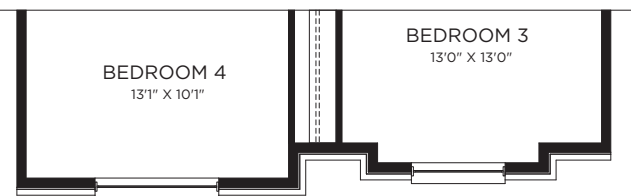

Stanley

Four Bedrooms Plus Den and Two and a Half Baths

A 2450 sq.ft. | B 2450 sq.ft. | C 2450 sq.ft.

Main Floor Elev. A

Main Floor Elev. B & C

Second Floor Elev. A

Second Floor Elev. B

Second Floor Elev. C

Basement Floor Elev. A

Finished Basement Floor Elev. A

Basement Floor Elev. B & C

Basement Floor Elev. B & C

Second Floor - Flex
(Laundry Relocate - W.I.C. For Bedroom 2)