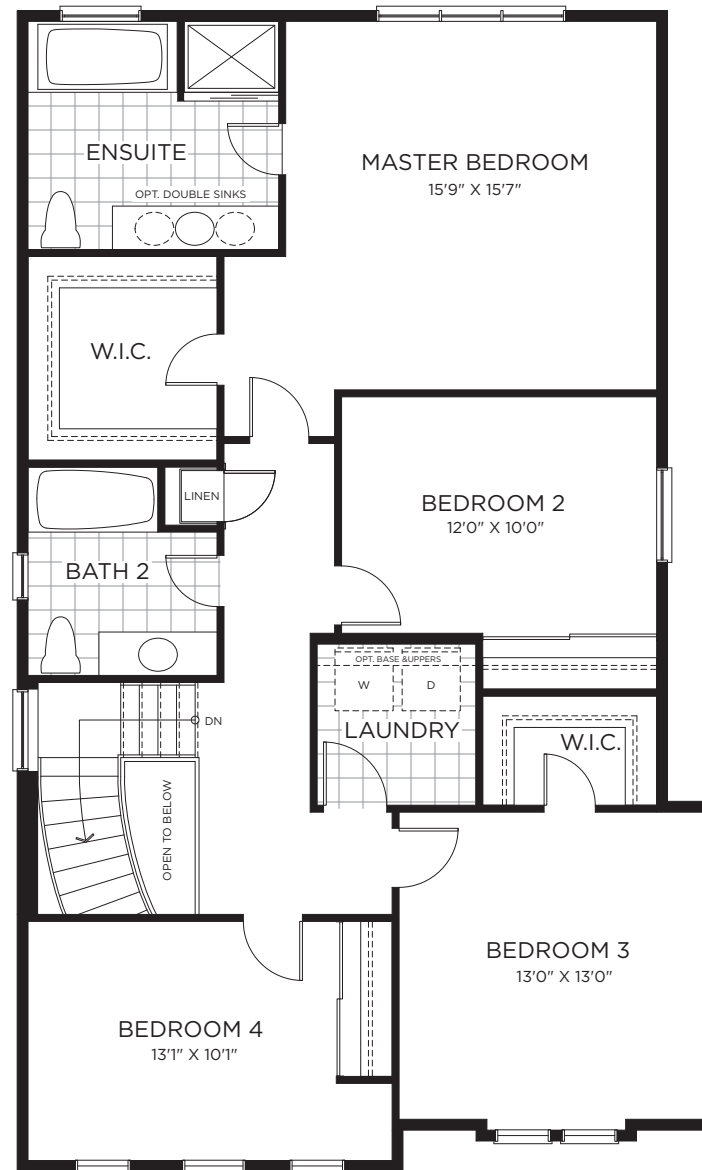

Stanley

Four Bedrooms Plus Den and Two and a Half Baths

A 2450 sq.ft. | B 2450 sq.ft. | C 2450 sq.ft.

Main Floor Elev. A

Main Floor Elev. B & C

Second Floor Elev. A

Second Floor Elev. B

Second Floor Elev. C

Basement Floor Elev. A

Finished Basement Floor Elev. A

Basement Floor Elev. B & C

Basement Floor Elev. B & C

Second Floor - Flex
(Laundry Relocate - W.I.C. For Bedroom 2)