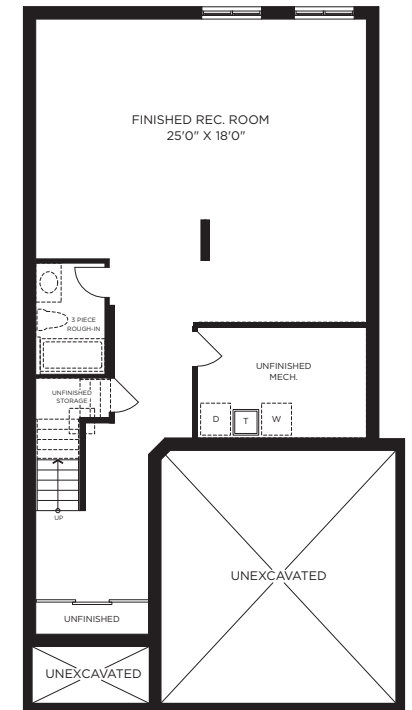

Stanley

Four Bedrooms Plus Den and Two and a Half Baths

A 2450 sq.ft. | B 2450 sq.ft. | C 2450 sq.ft.

Main Floor Elev. A

Main Floor Elev. B & C

Second Floor Elev. A

Second Floor Elev. B

Second Floor Elev. C

Basement Floor Elev. A

Finished Basement Floor Elev. A

Basement Floor Elev. B & C

Basement Floor Elev. B & C

Second Floor - Flex
(Laundry Relocate - W.I.C. For Bedroom 2)