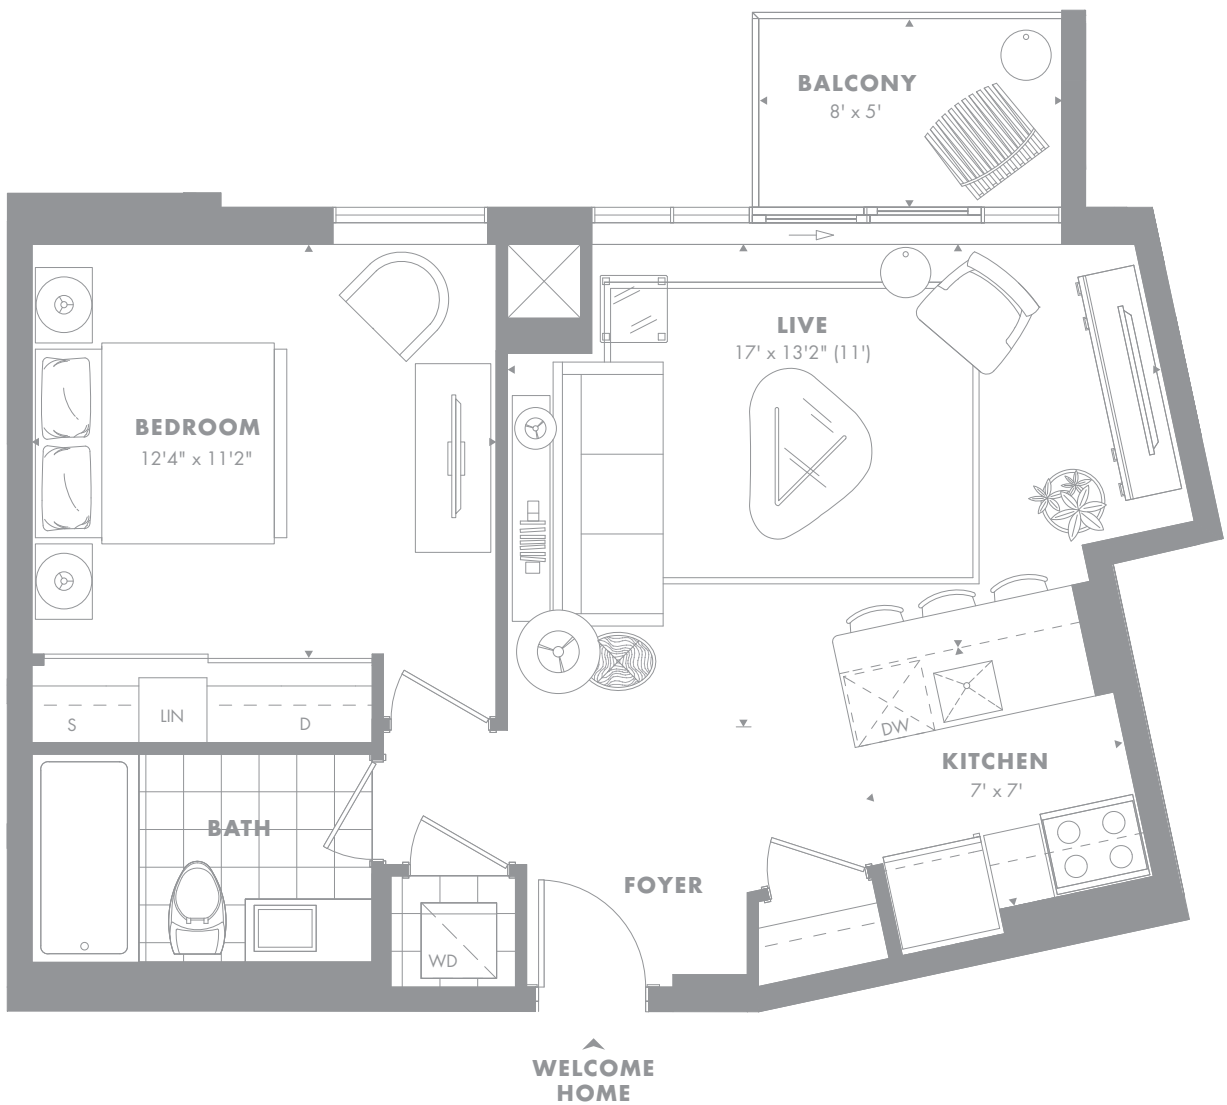

# Belvedere

1 Bedroom

Indoor Living - 638 sq. ft.

Outdoor Living - 40 sq. ft.

Total Living - 678 sq. ft.

## MINTO BEECHWOOD

Floors 3 to 5

Floors 6 to 8

Specific floor information and location may vary between floors. Balcony and window conditions may vary by suite. Please see sales representative for complete details. Actual usable floor space may vary from the stated floor area. Specifications are subject to change without notice. Some features may vary by suite design. Furniture not included. E. & O. E. 0813