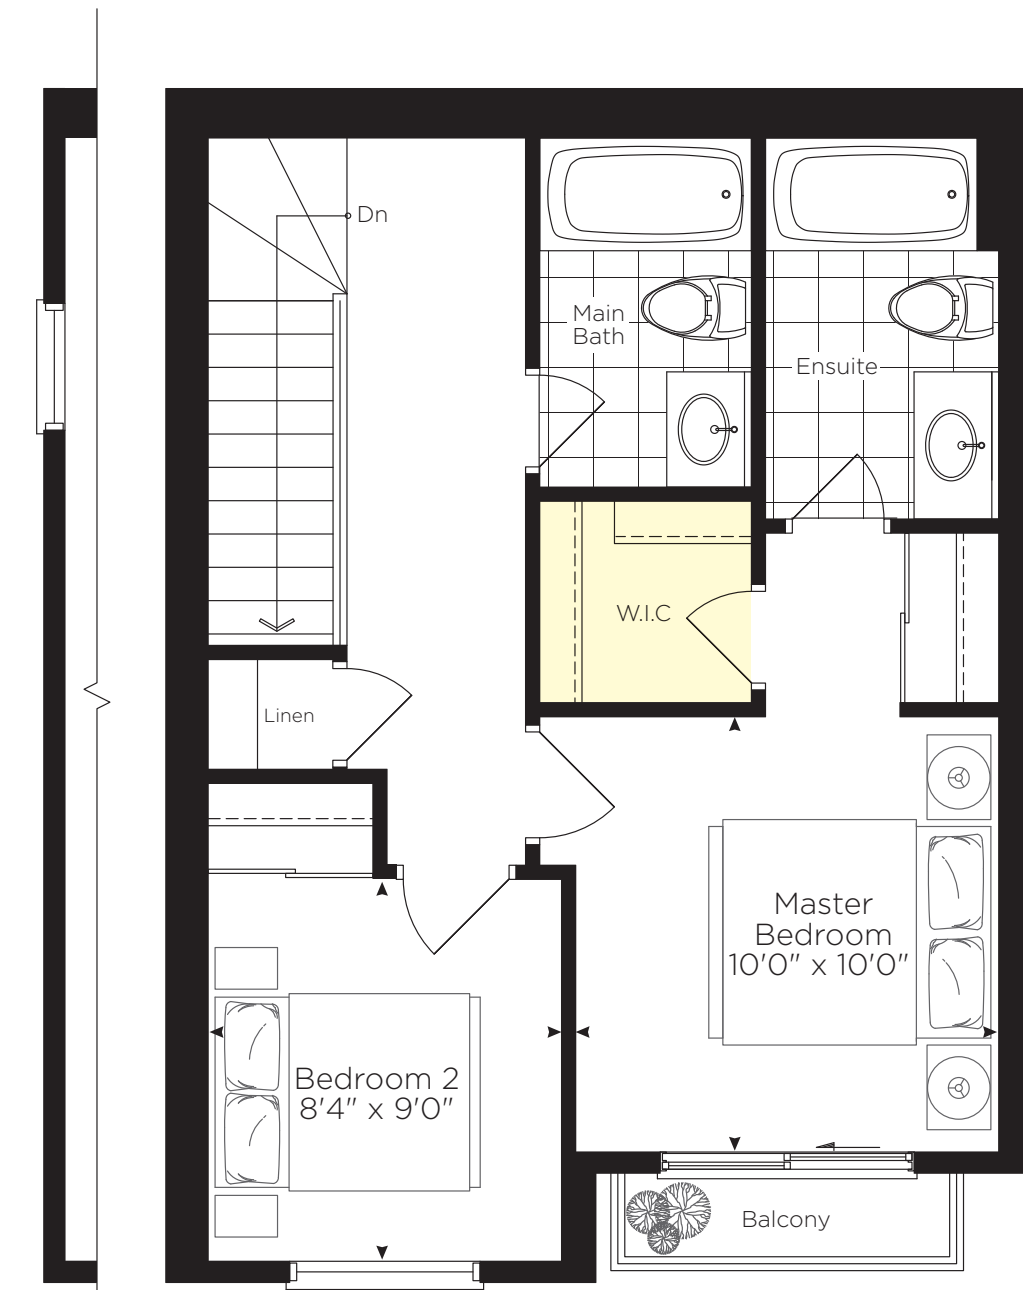

Lower Level

Entry Level Plan

Main Level Plan

Upper Level Plan

Upper Level Plan
Flex W/ Laundry

Cyprus - Elev. A

2 Bedrooms - 2 1/2 Baths

Interior 1256 sq.ft.

End 1292 sq.ft.