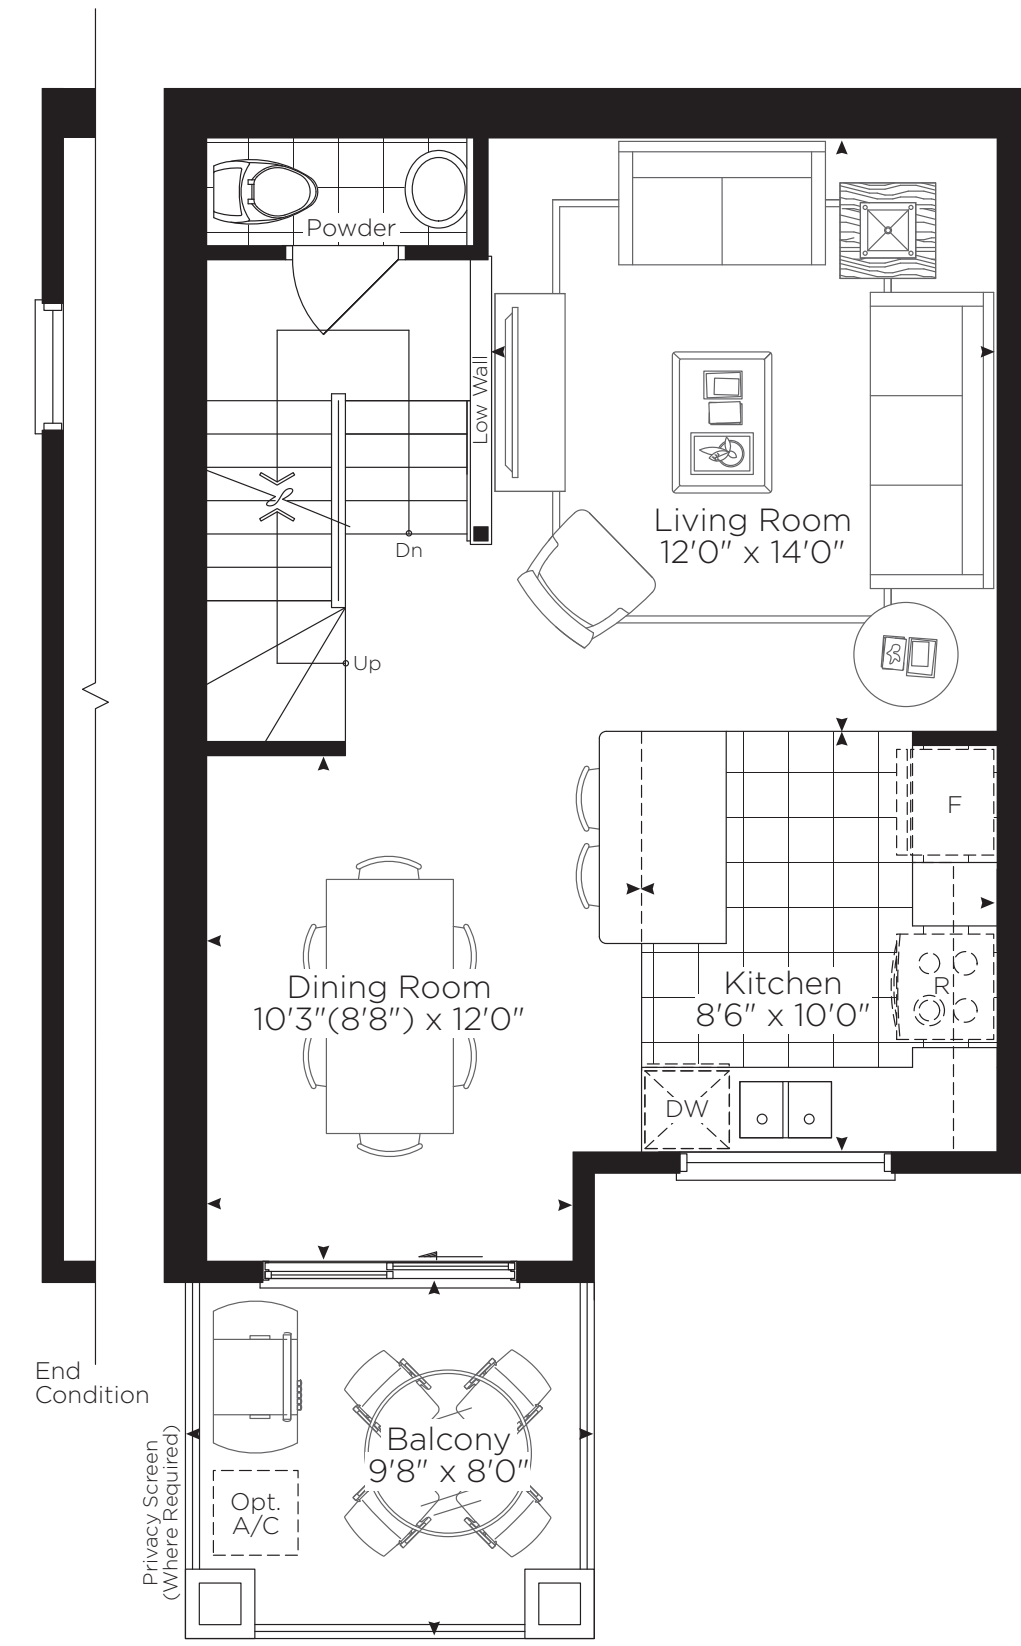

Lower Level

Entry Level Plan

Main Level Plan

Upper Level Plan

Upper Level Plan
Flex W/ Laundry

Cyprus - Elev. A

2 Bedrooms - 2 1/2 Baths

Interior 1256 sq.ft.

End 1292 sq.ft.