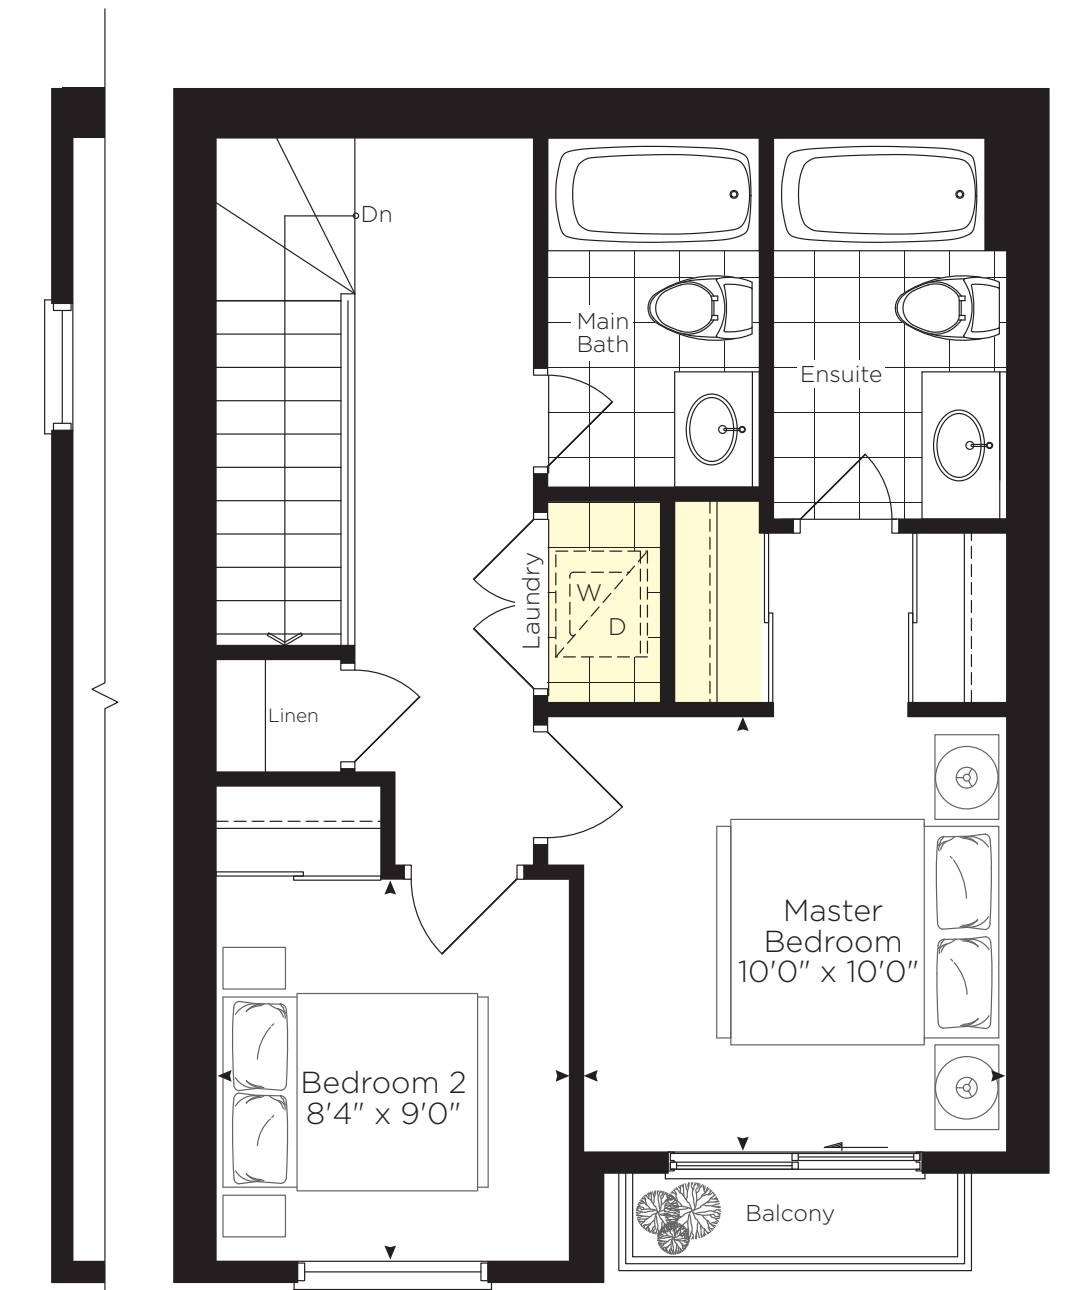

Lower Level

Entry Level Plan

Main Level Plan

Upper Level Plan

Upper Level Plan
Flex W/ Laundry

Cyprus - Elev. A

2 Bedrooms - 2 1/2 Baths

Interior 1256 sq.ft.

End 1292 sq.ft.