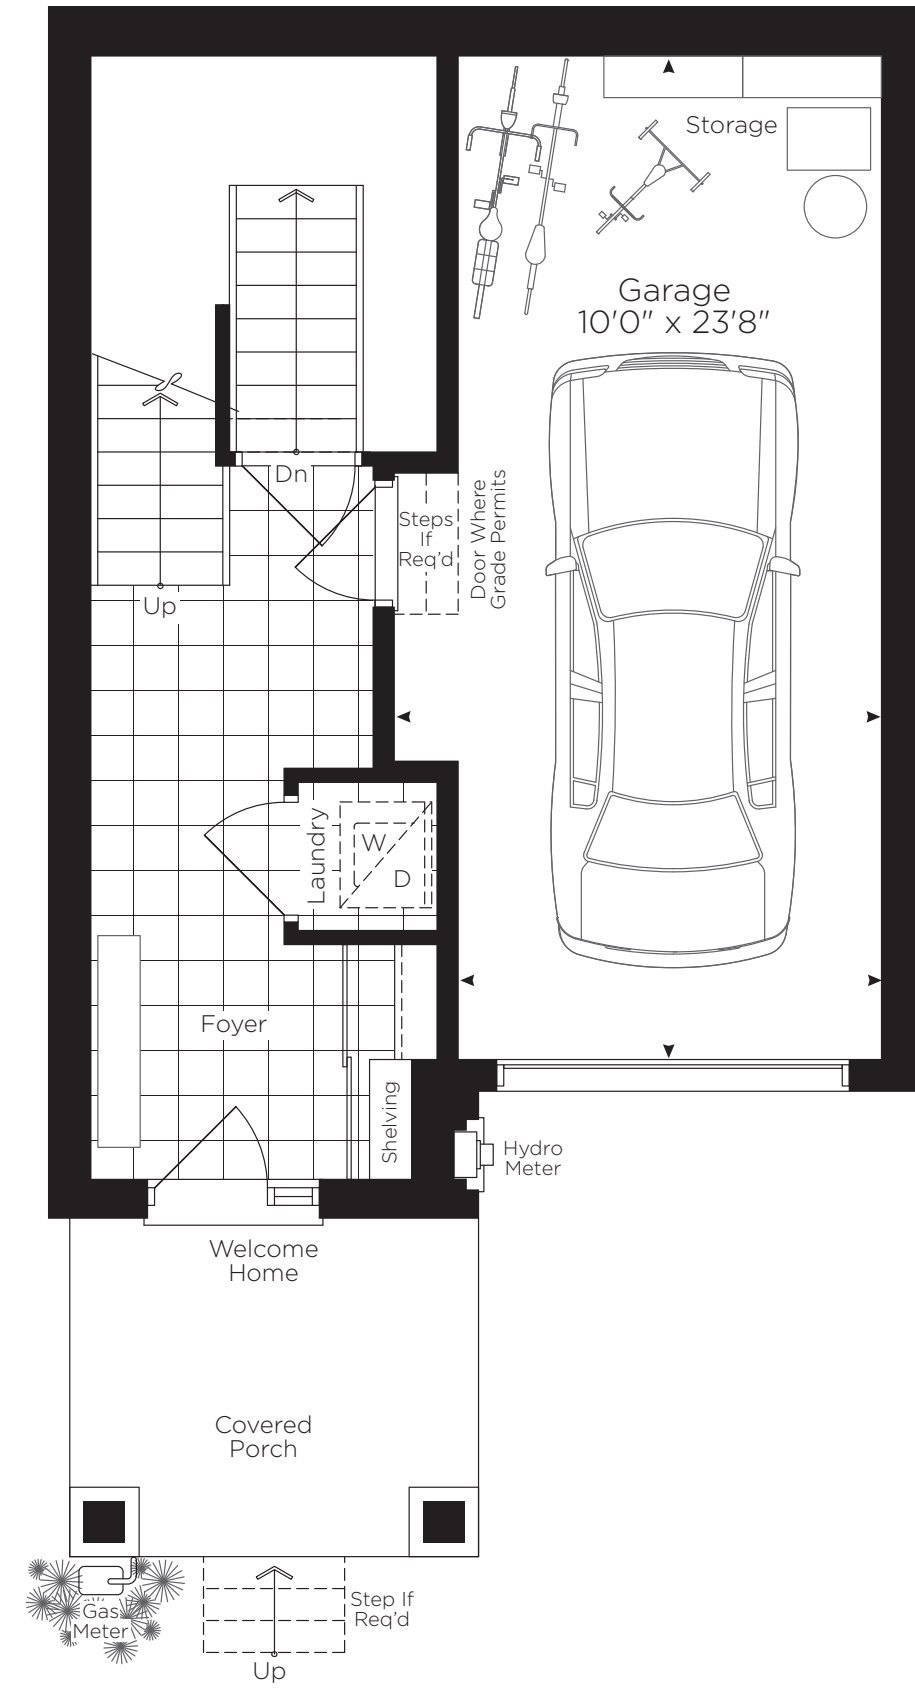

Lower Level

Entry Level Plan

Main Level Plan

Upper Level Plan

Upper Level Plan
Flex W/ Laundry

Cyprus - Elev. A

2 Bedrooms - 2 1/2 Baths

Interior 1256 sq.ft.

End 1292 sq.ft.