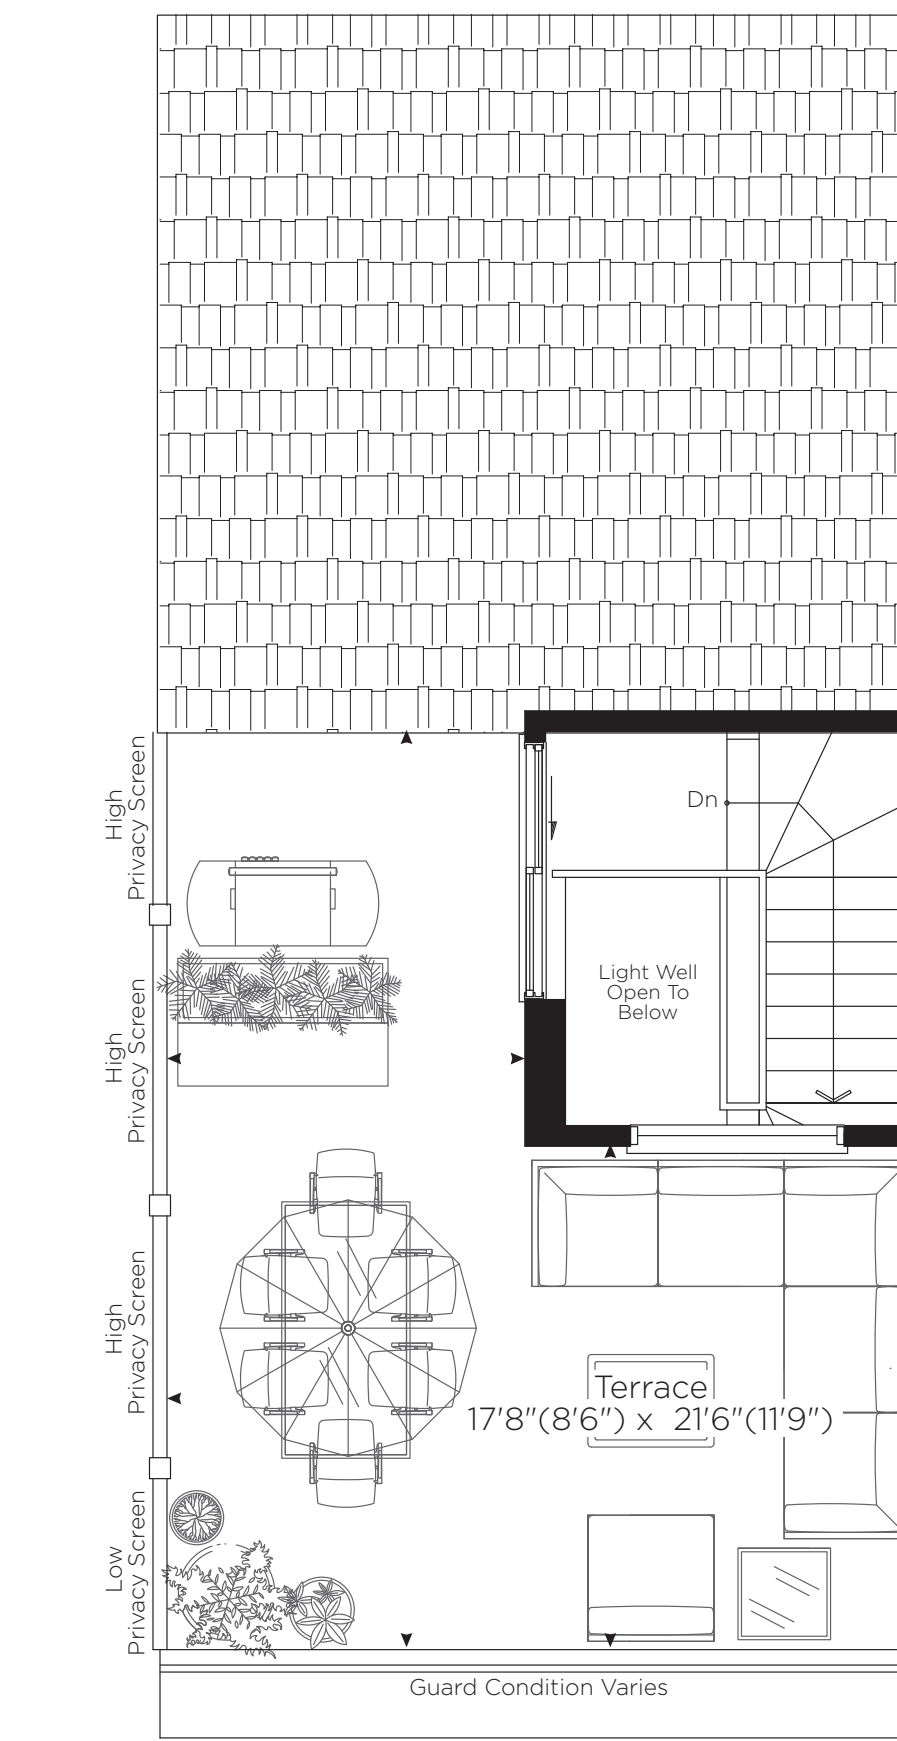

Main Level Elev. A

Main Level Elev. B

Main Level Elev. A Flex Kitchen

Main Level Elev. B Flex Kitchen

Upper Level Elev. A

Upper Level Elev. B

Upper Level Elev. A Flex Laundry & Roof Terrace

Upper Level Elev. B Flex Laundry & Roof Terrace

Lilac  
 4 Bedroom - 3 1/2 Baths  
 Elev. A - 1722 sq.ft.  
 Elev. B - 1701 sq.ft.