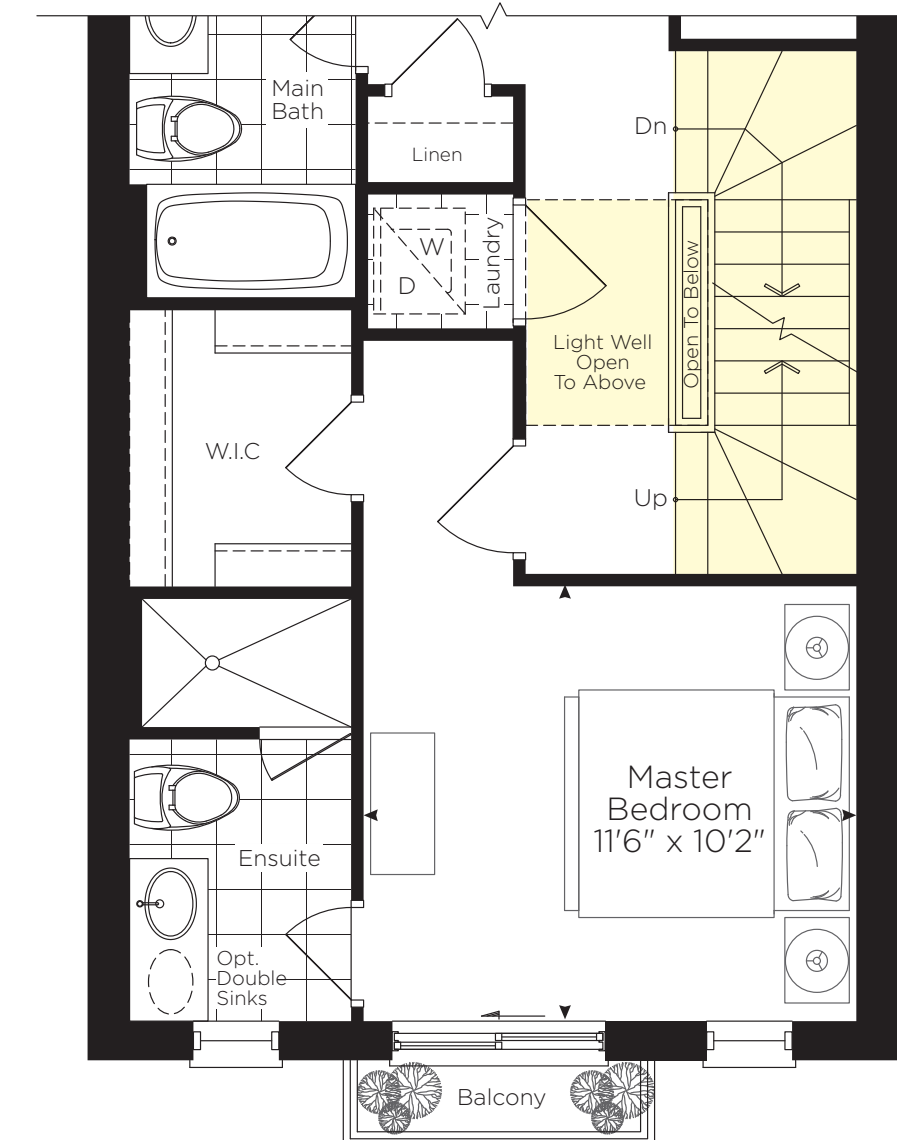

Main Level Elev. A

Main Level Elev. B

Main Level Elev. A Flex Kitchen

Main Level Elev. B Flex Kitchen

Upper Level Elev. A

Upper Level Elev. B

Upper Level Elev. A Flex Laundry & Roof Terrace

Upper Level Elev. B Flex Laundry & Roof Terrace

Lilac  
 4 Bedroom - 3 1/2 Baths  
 Elev. A - 1722 sq.ft.  
 Elev. B - 1701 sq.ft.