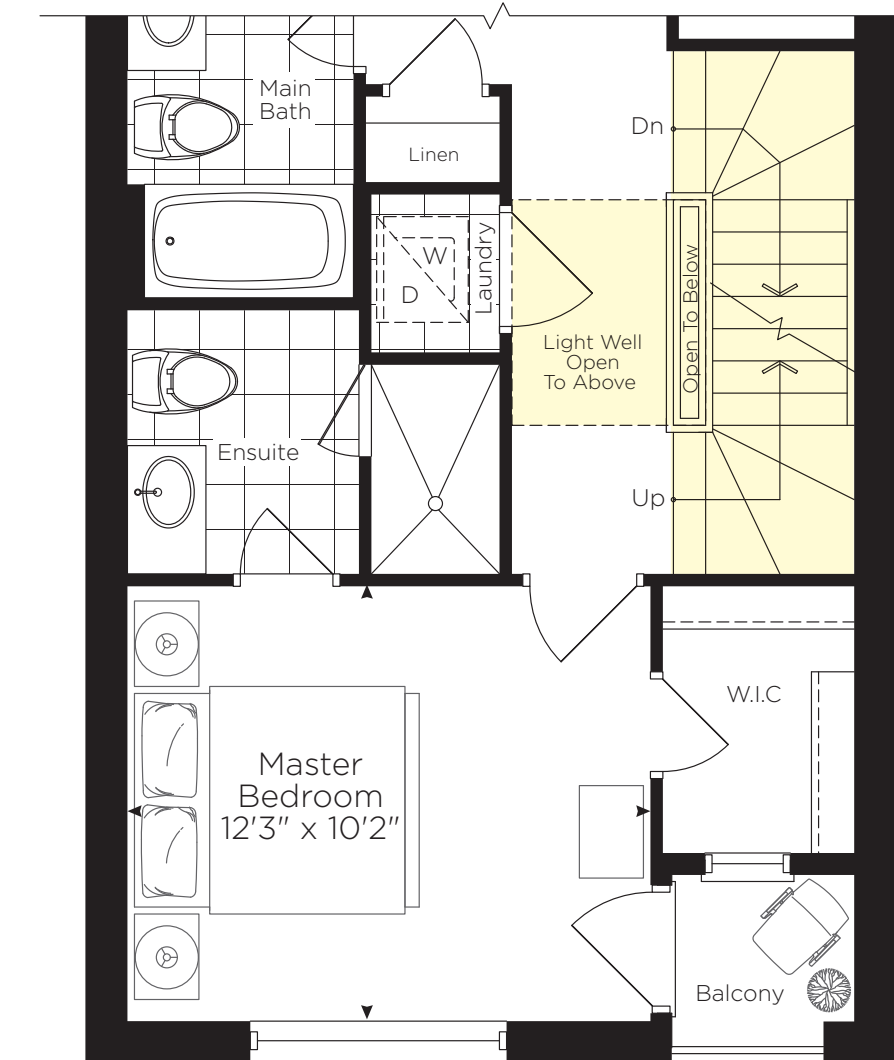

Main Level Elev. A

Main Level Elev. B

Main Level Elev. A Flex Kitchen

Main Level Elev. B Flex Kitchen

Upper Level Elev. A

Upper Level Elev. B

Upper Level Elev. A Flex Laundry & Roof Terrace

Upper Level Elev. B Flex Laundry & Roof Terrace

Lilac  
 4 Bedroom - 3 1/2 Baths  
 Elev. A - 1722 sq.ft.  
 Elev. B - 1701 sq.ft.