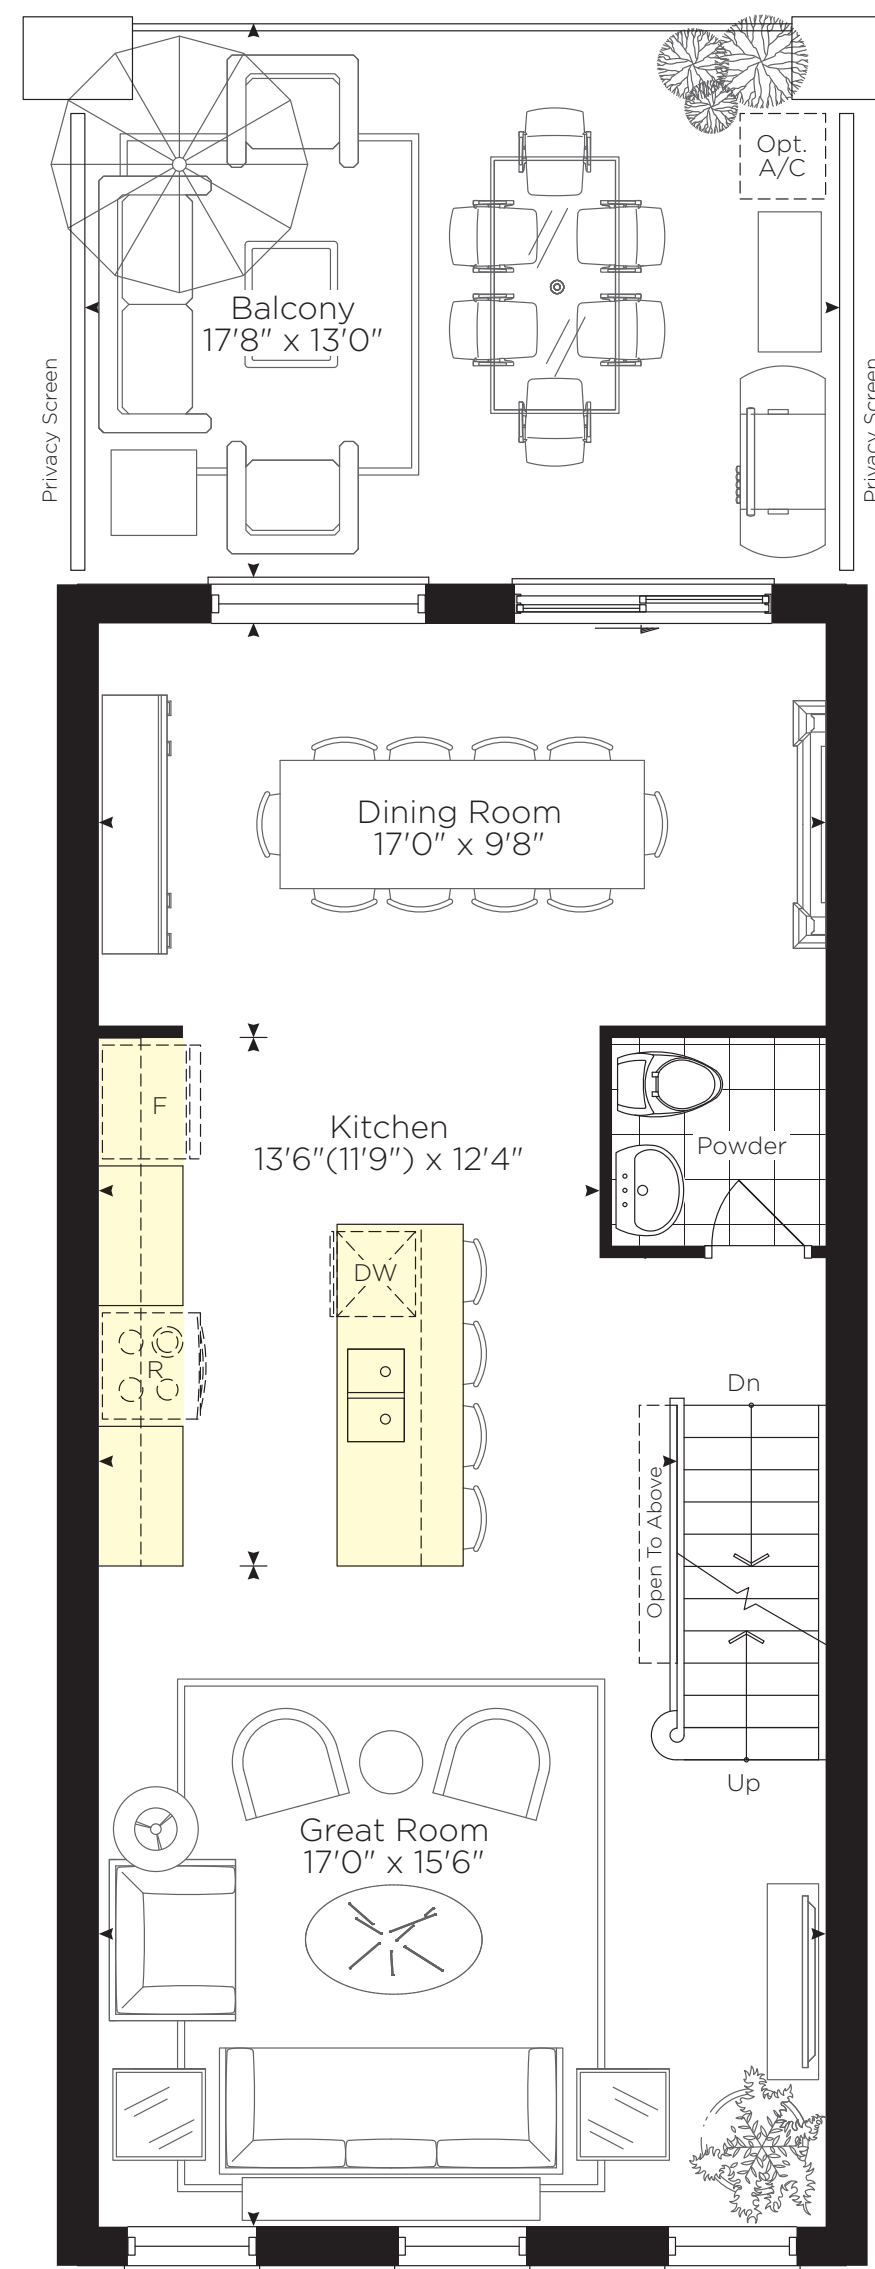

Main Level Elev. A

Main Level Elev. B

Main Level Elev. A Flex Kitchen

Main Level Elev. B Flex Kitchen

Upper Level Elev. A

Upper Level Elev. B

Upper Level Elev. A Flex Laundry & Roof Terrace

Upper Level Elev. B Flex Laundry & Roof Terrace

Lilac  
 4 Bedroom - 3 1/2 Baths  
 Elev. A - 1722 sq.ft.  
 Elev. B - 1701 sq.ft.