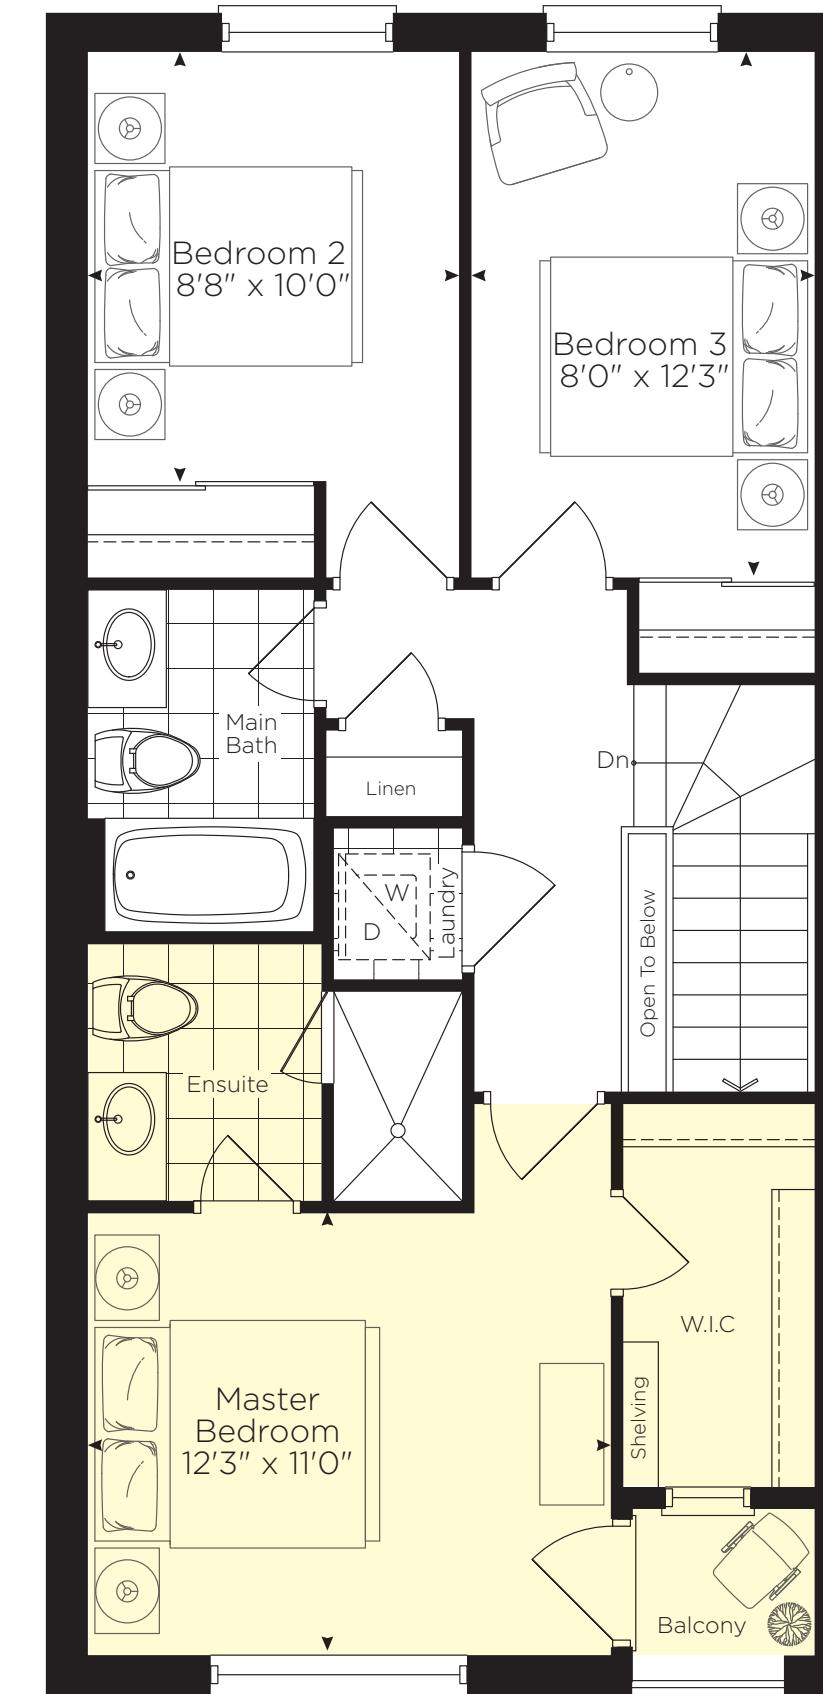

Main Level Elev. A

Main Level Elev. B

Main Level Elev. A Flex Kitchen

Main Level Elev. B Flex Kitchen

Upper Level Elev. A

Upper Level Elev. B

Upper Level Elev. A Flex Laundry & Roof Terrace

Upper Level Elev. B Flex Laundry & Roof Terrace

Lilac  
 4 Bedroom - 3 1/2 Baths  
 Elev. A - 1722 sq.ft.  
 Elev. B - 1701 sq.ft.