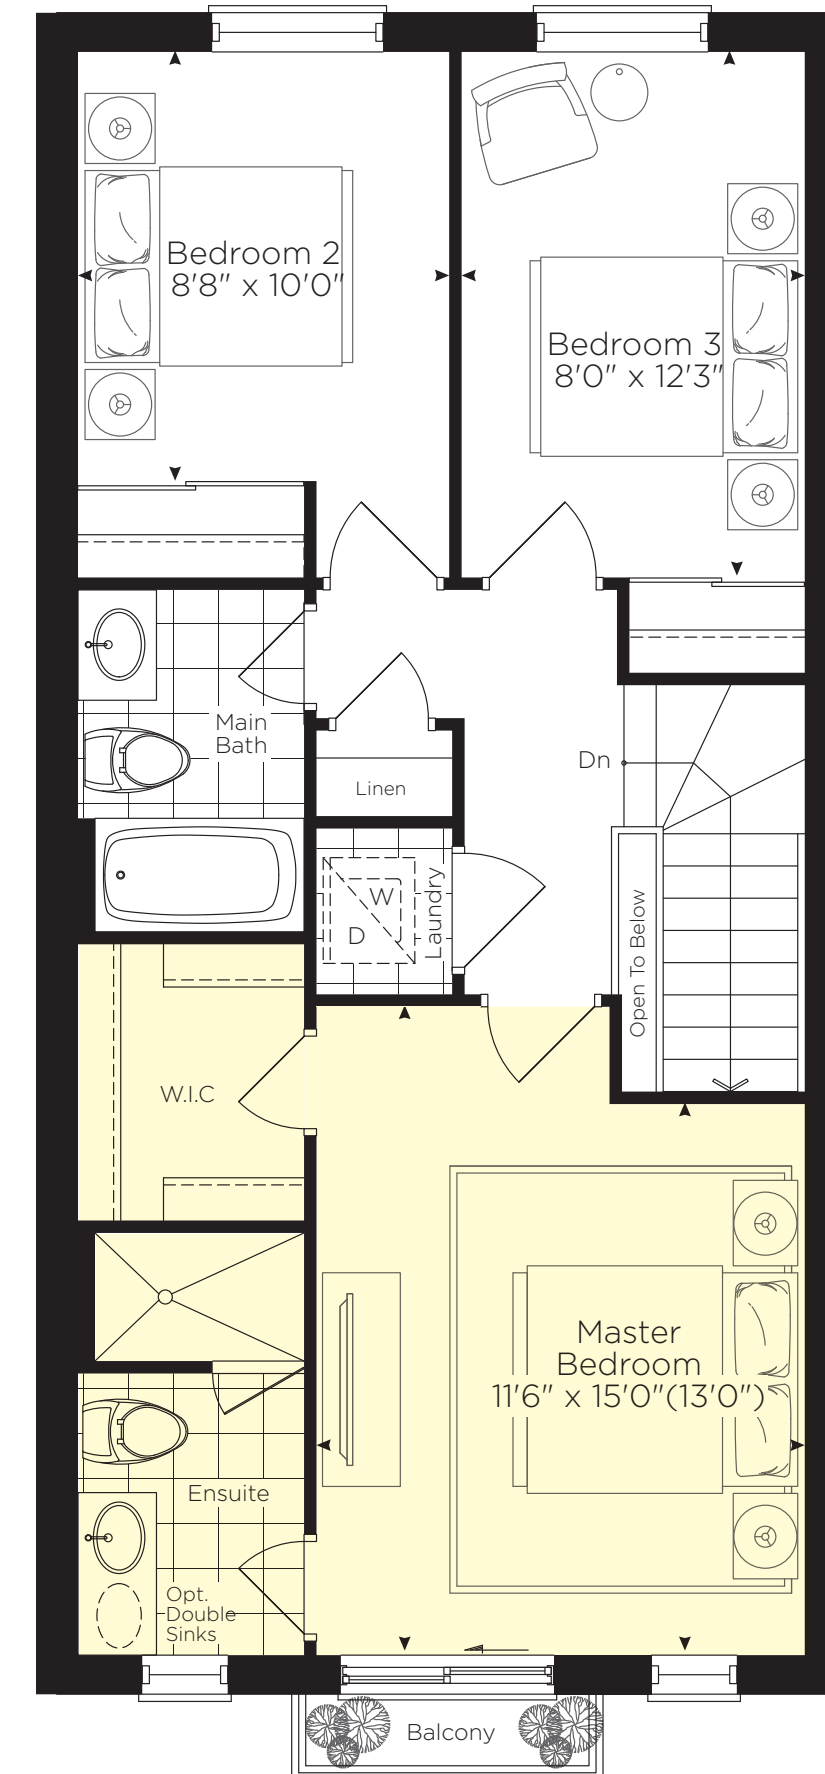

Main Level Elev. A

Main Level Elev. B

Main Level Elev. A Flex Kitchen

Main Level Elev. B Flex Kitchen

Upper Level Elev. A

Upper Level Elev. B

Upper Level Elev. A Flex Laundry & Roof Terrace

Upper Level Elev. B Flex Laundry & Roof Terrace

Lilac  
 4 Bedroom - 3 1/2 Baths  
 Elev. A - 1722 sq.ft.  
 Elev. B - 1701 sq.ft.