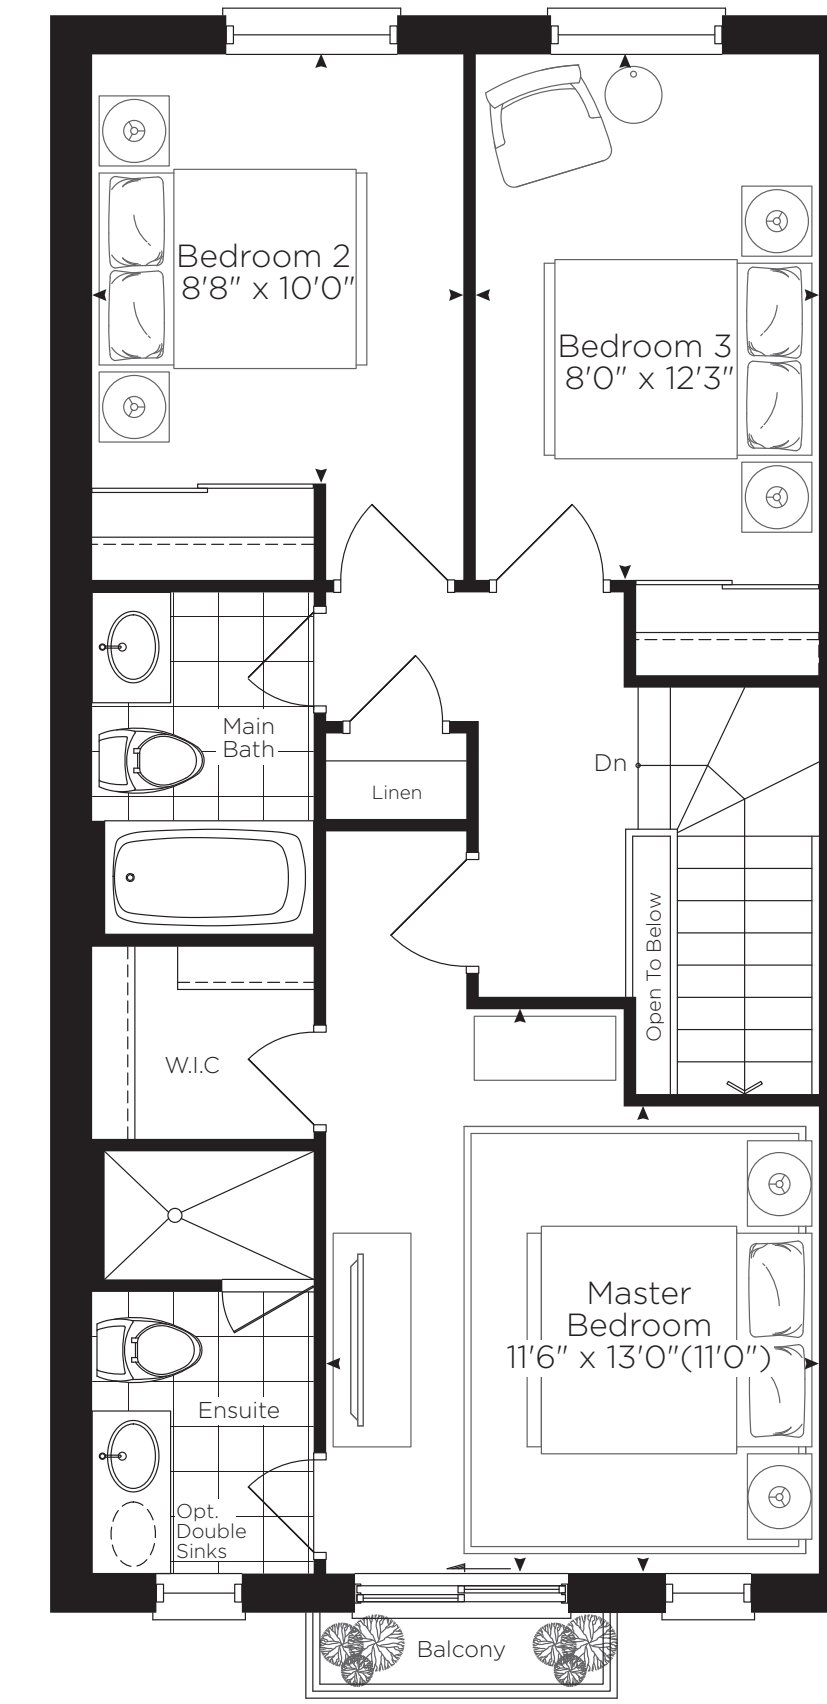

Lower Level

Entry Level

Main Level

Main Level Flex Kitchen

Upper Level

Upper Level Flex Laundry

Holly
 3 Bedroom + Den - 2 1/2 Baths
 1651 sq.ft.