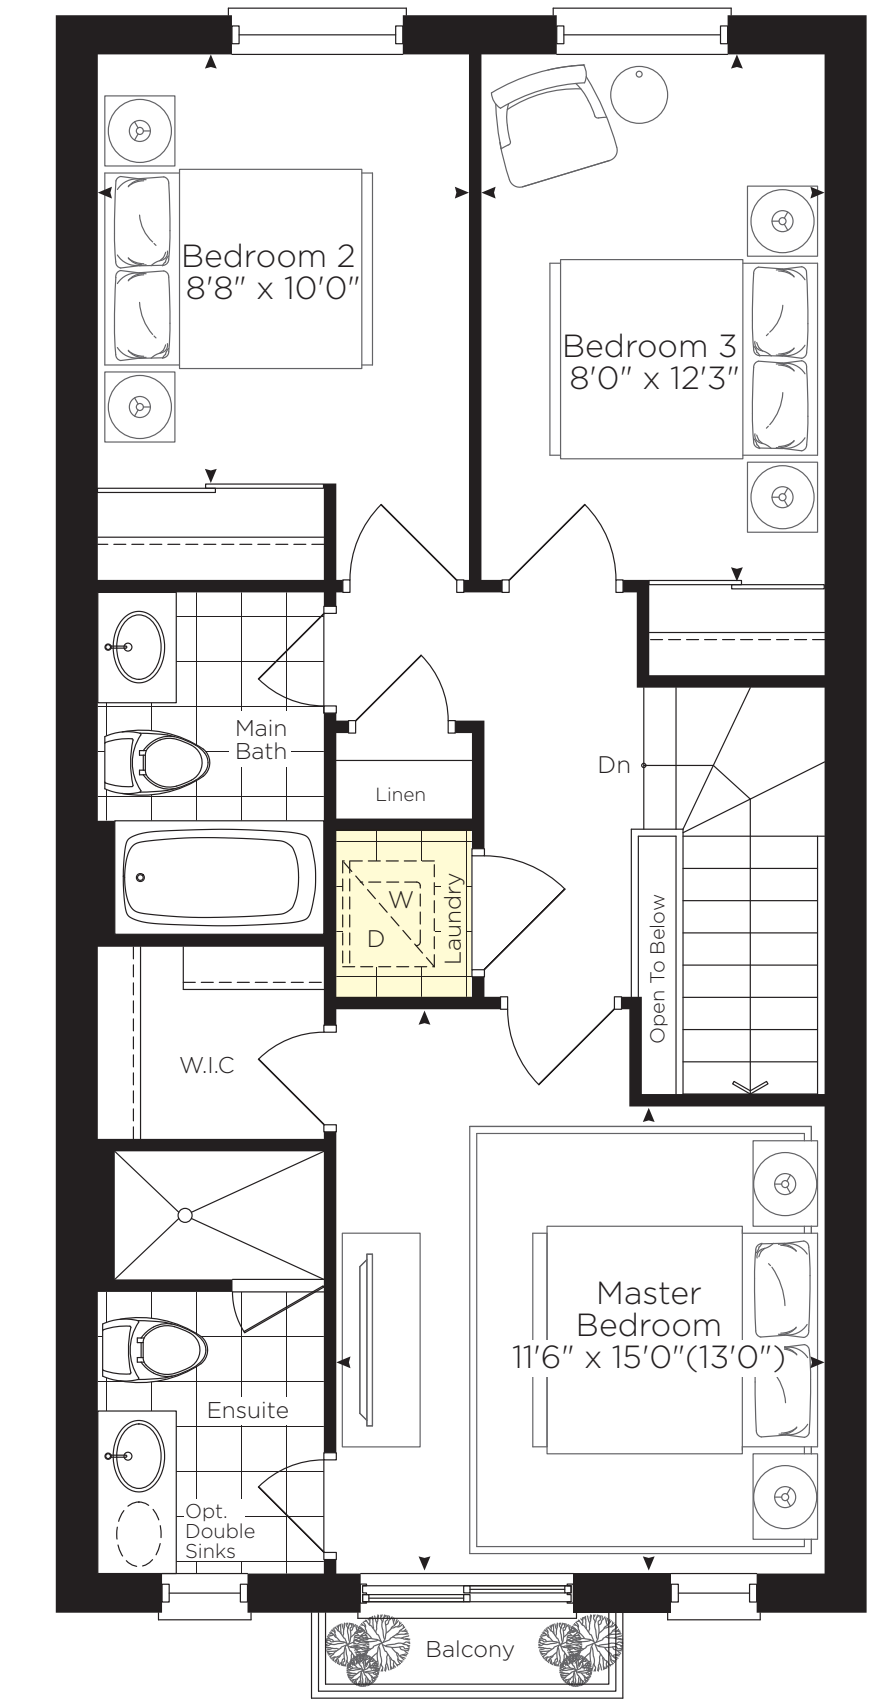

Lower Level

Entry Level

Main Level

Main Level Flex Kitchen

Upper Level

Upper Level Flex Laundry

Holly
 3 Bedroom + Den - 2 1/2 Baths
 1651 sq.ft.