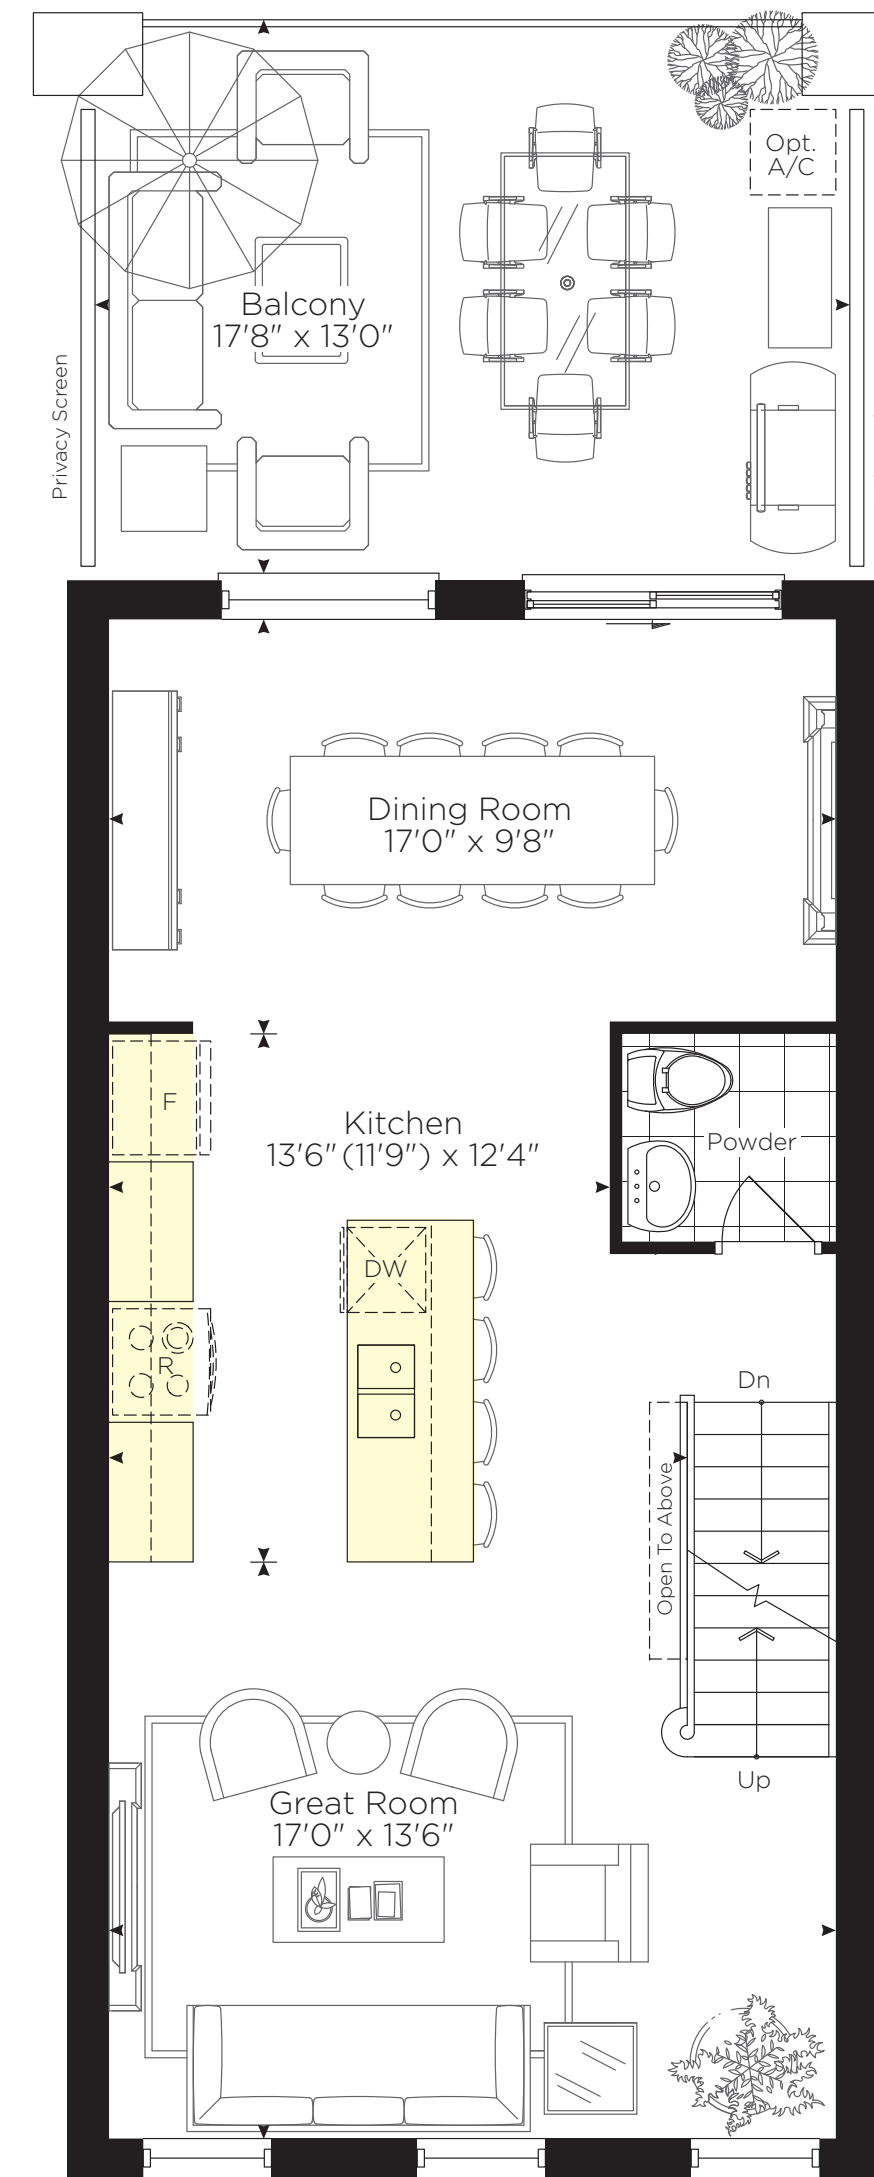

Lower Level

Entry Level

Main Level

Main Level Flex Kitchen

Upper Level

Upper Level Flex Laundry

Holly
 3 Bedroom + Den - 2 1/2 Baths
 1651 sq.ft.