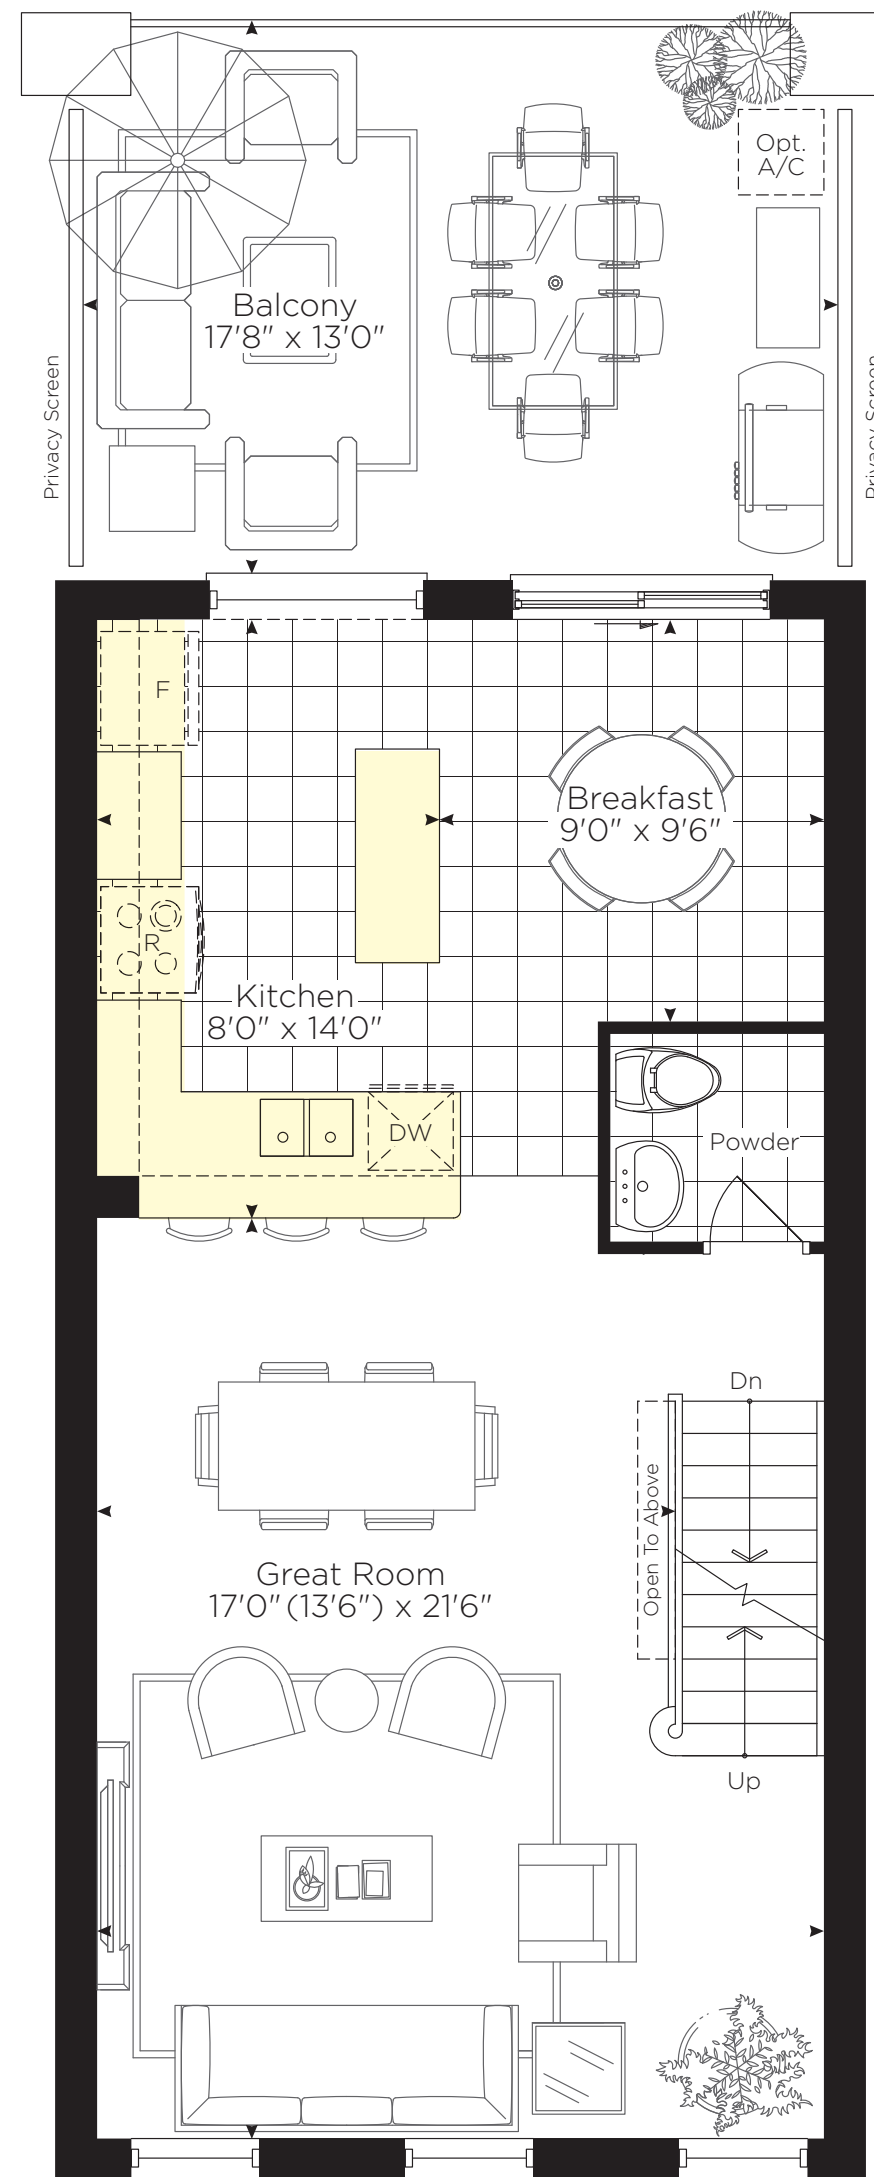

Lower Level

Entry Level

Main Level

Main Level Flex Kitchen

Upper Level

Upper Level Flex Laundry

Holly
 3 Bedroom + Den - 2 1/2 Baths
 1651 sq.ft.