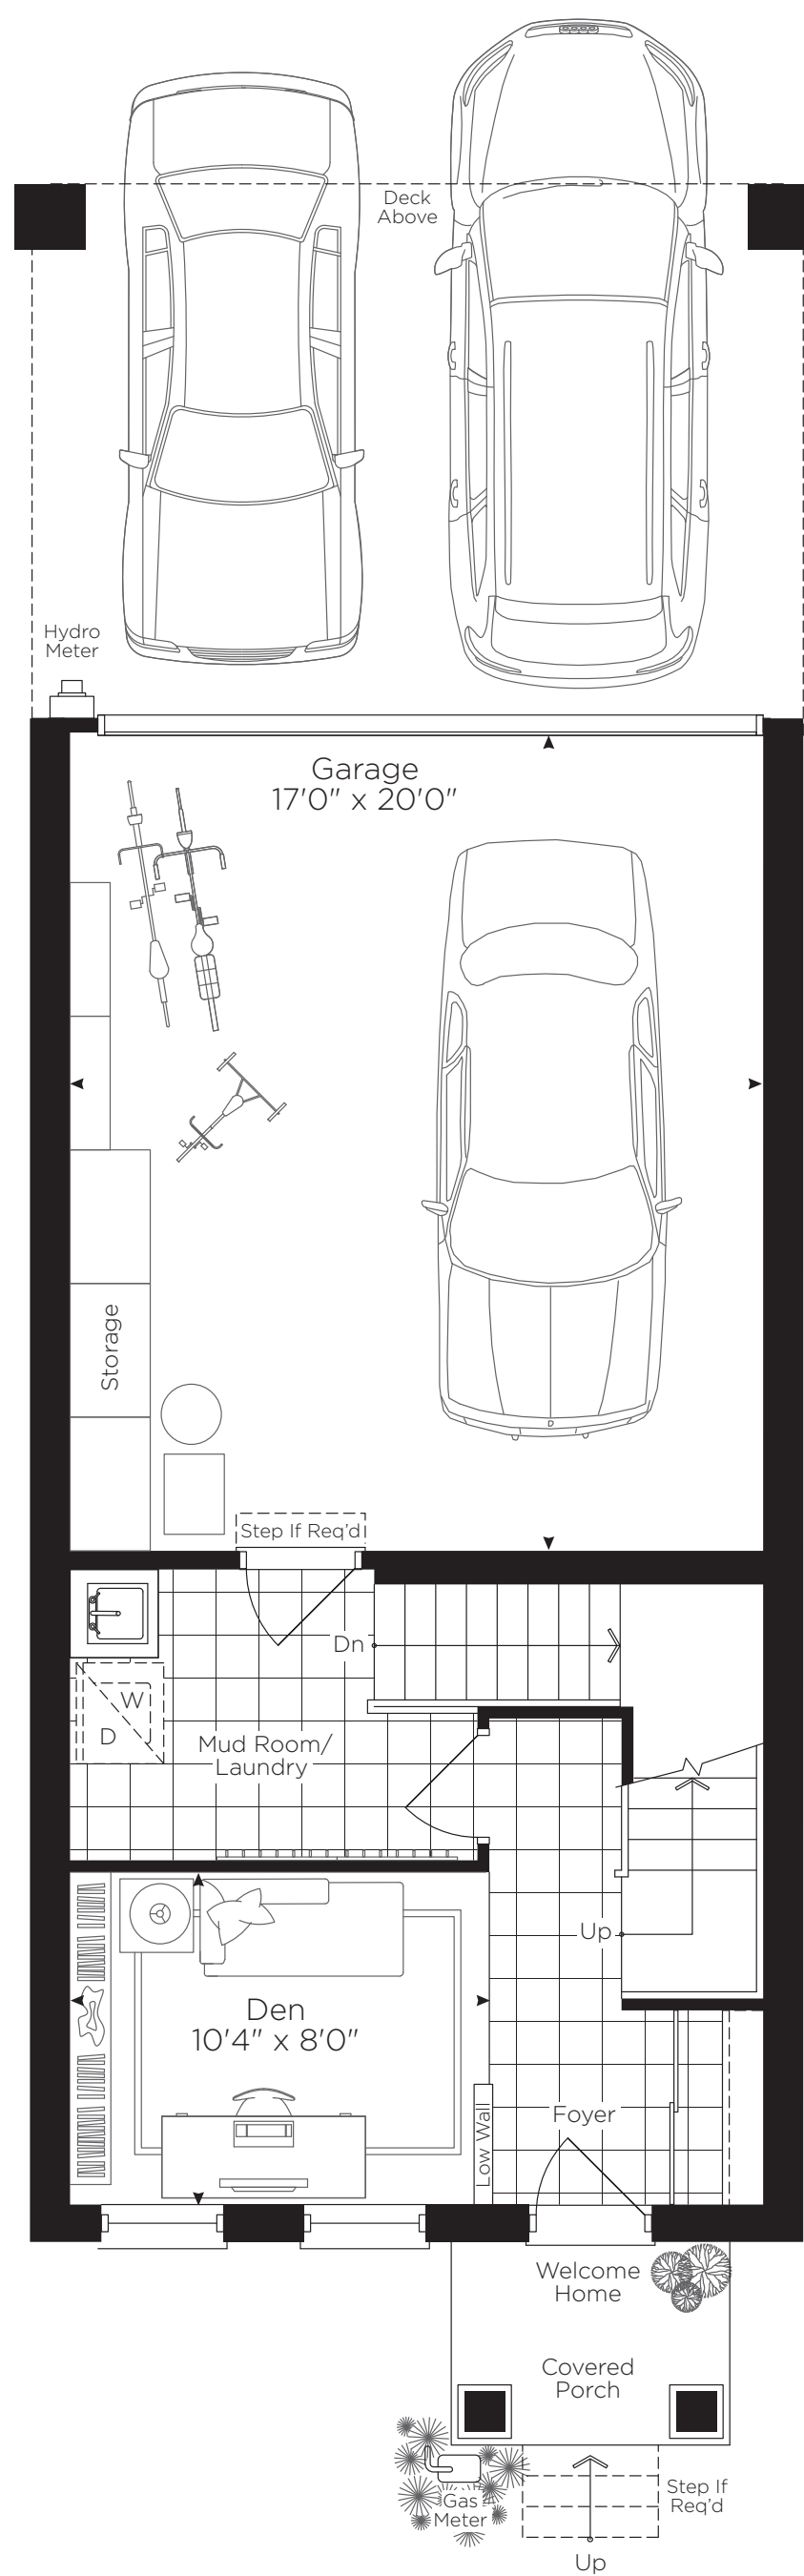

Lower Level

Entry Level

Main Level

Main Level Flex Kitchen

Upper Level

Upper Level Flex Laundry

Holly
 3 Bedroom + Den - 2 1/2 Baths
 1651 sq.ft.