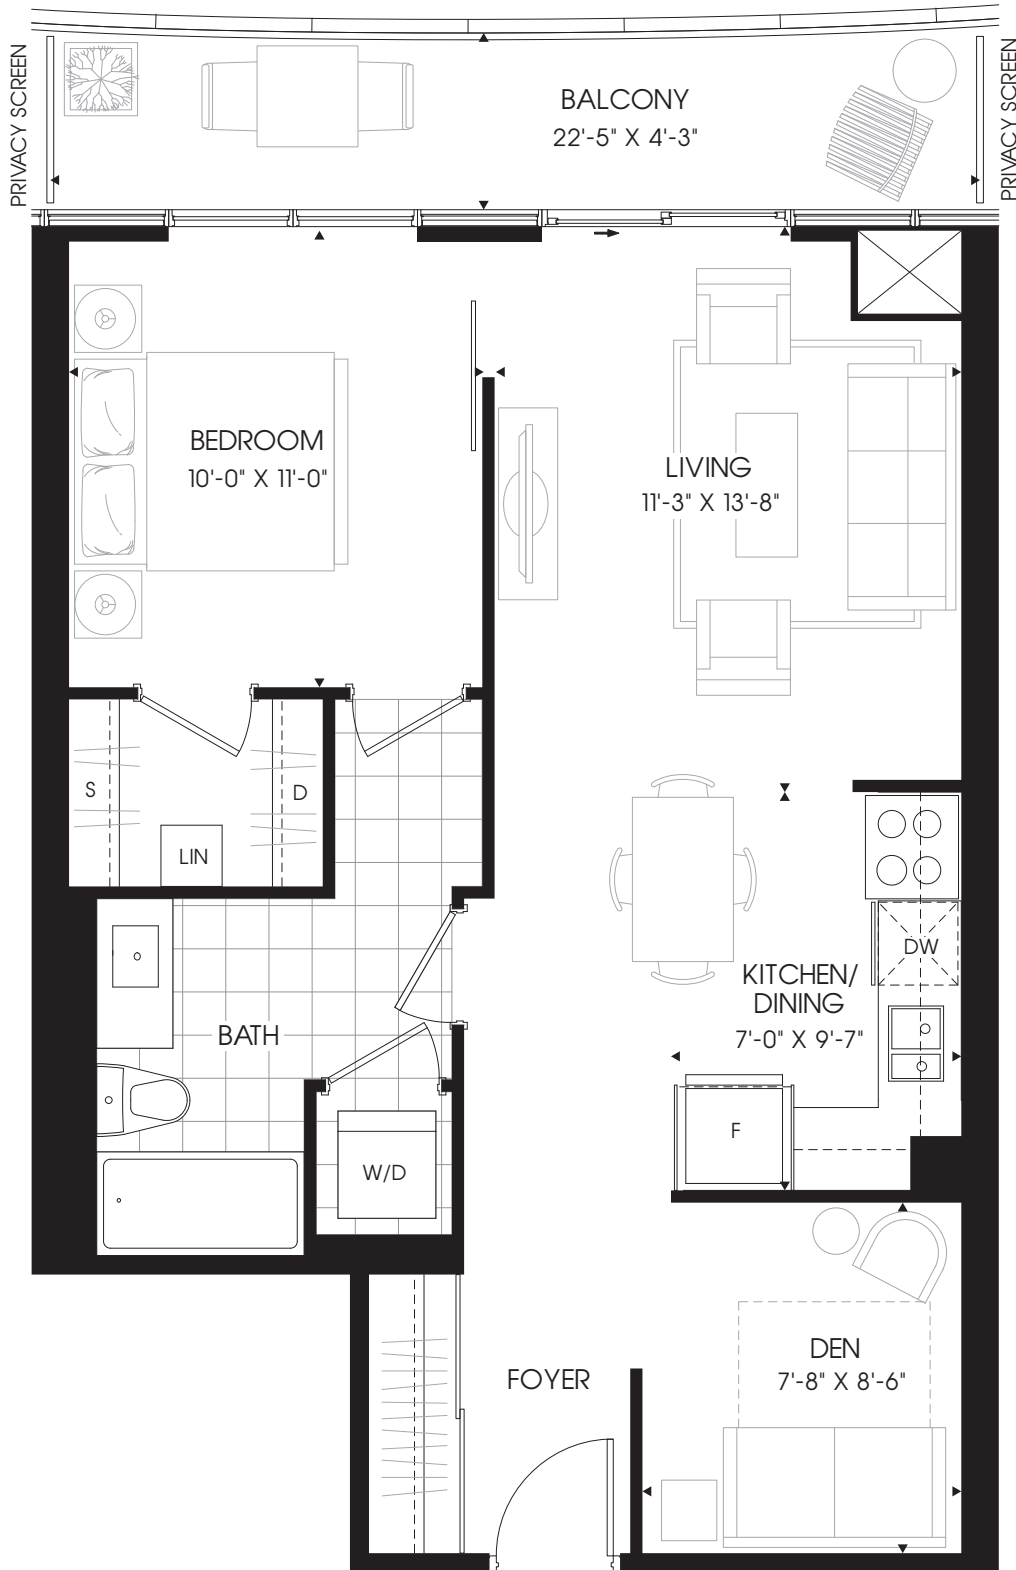

CANDEREL

Berkley

1 Bedroom + Den

Indoor Living - 682 sq. ft.

Outdoor Living - 98 sq. ft.

Total Living - 780 sq. ft.

UPPERWEST westboro

WELCOME HOME

Floors 7-17