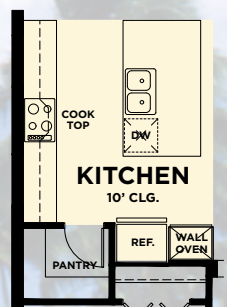

Solana

Elevation A

Elevation B

3 Bedrooms
 3 1/2 Baths
 Dining
 Study
 Covered Lanai
 3-Car Garage

Total - A/C Sq. Ft.	2,557
3-Car Garage	616
Covered Entry	29
Covered Lanai	198
Total Sq. Ft.	3,400

AVAILABLE COOK TOP & WALL OVEN VARIATION