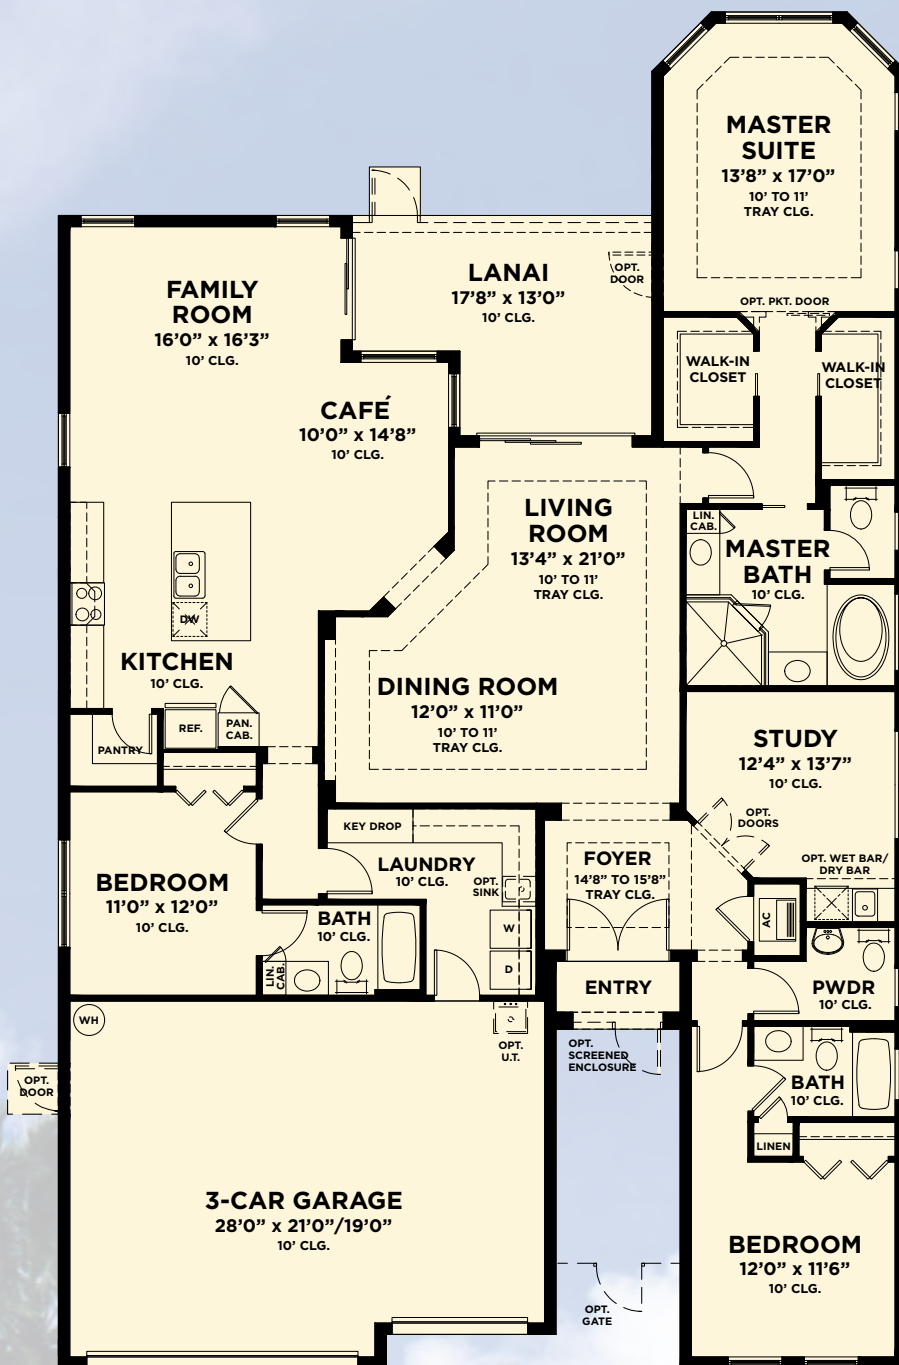

Solana

Elevation A

Elevation B

3 Bedrooms
 3 1/2 Baths
 Dining
 Study
 Covered Lanai
 3-Car Garage

Total - A/C Sq. Ft.	2,557
3-Car Garage	616
Covered Entry	29
Covered Lanai	198
Total Sq. Ft.	3,400

AVAILABLE COOK TOP & WALL OVEN VARIATION