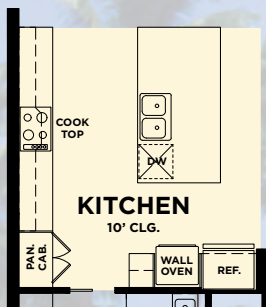

Newport

FLOOR PLAN

AVAILABLE COOK TOP & WALL OVEN VARIATION

Elevation A

Elevation B

- 3 Bedrooms
- 3 Baths
- Great Room
- Dining
- Study
- Covered Lanai
- 3-Car Garage

Total - A/C Sq. Ft.	2,438
3-Car Garage	623
Covered Entry	45
Covered Lanai	286
Total Sq. Ft.	3,392