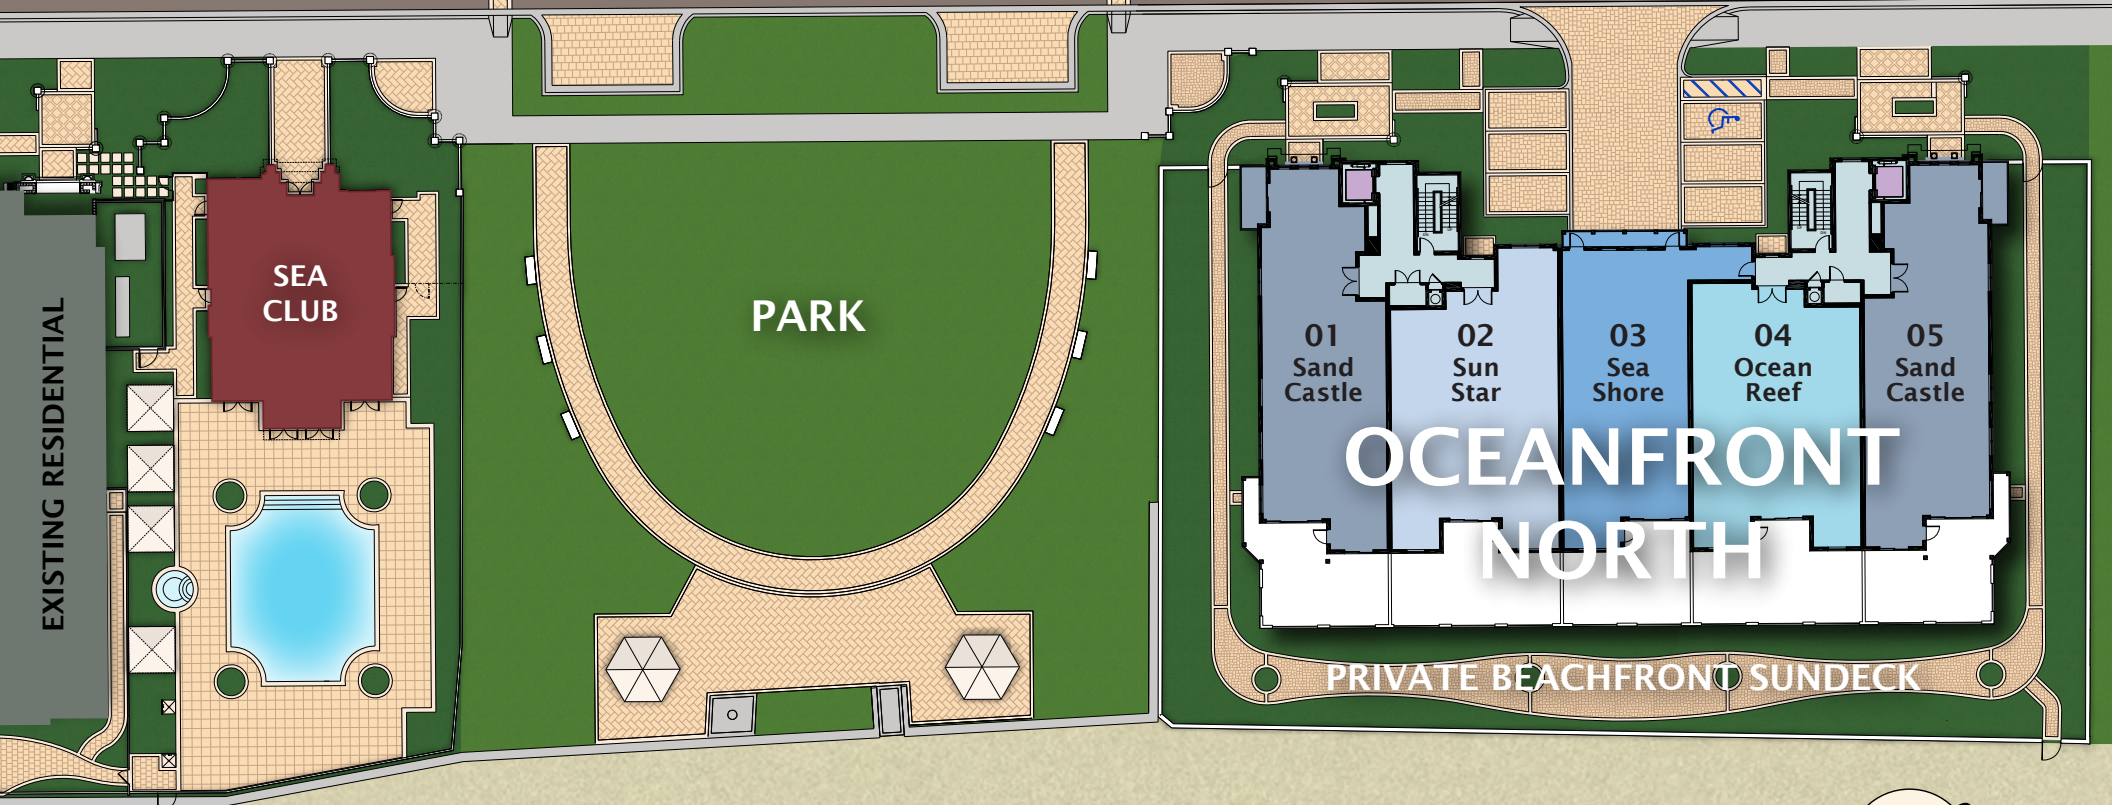

Site Plan

VILLAS BY THE SEA – LAUDERDALE-BY-THE-SEA, FLORIDA

Site Plan – Villas by the Sea

A1A/OCEAN DRIVE

EL MAR DRIVE

ATLANTIC OCEAN

mintofla.com

LAUDERDALE BY THE SEA, FLORIDA 33308
(888) 771-7403