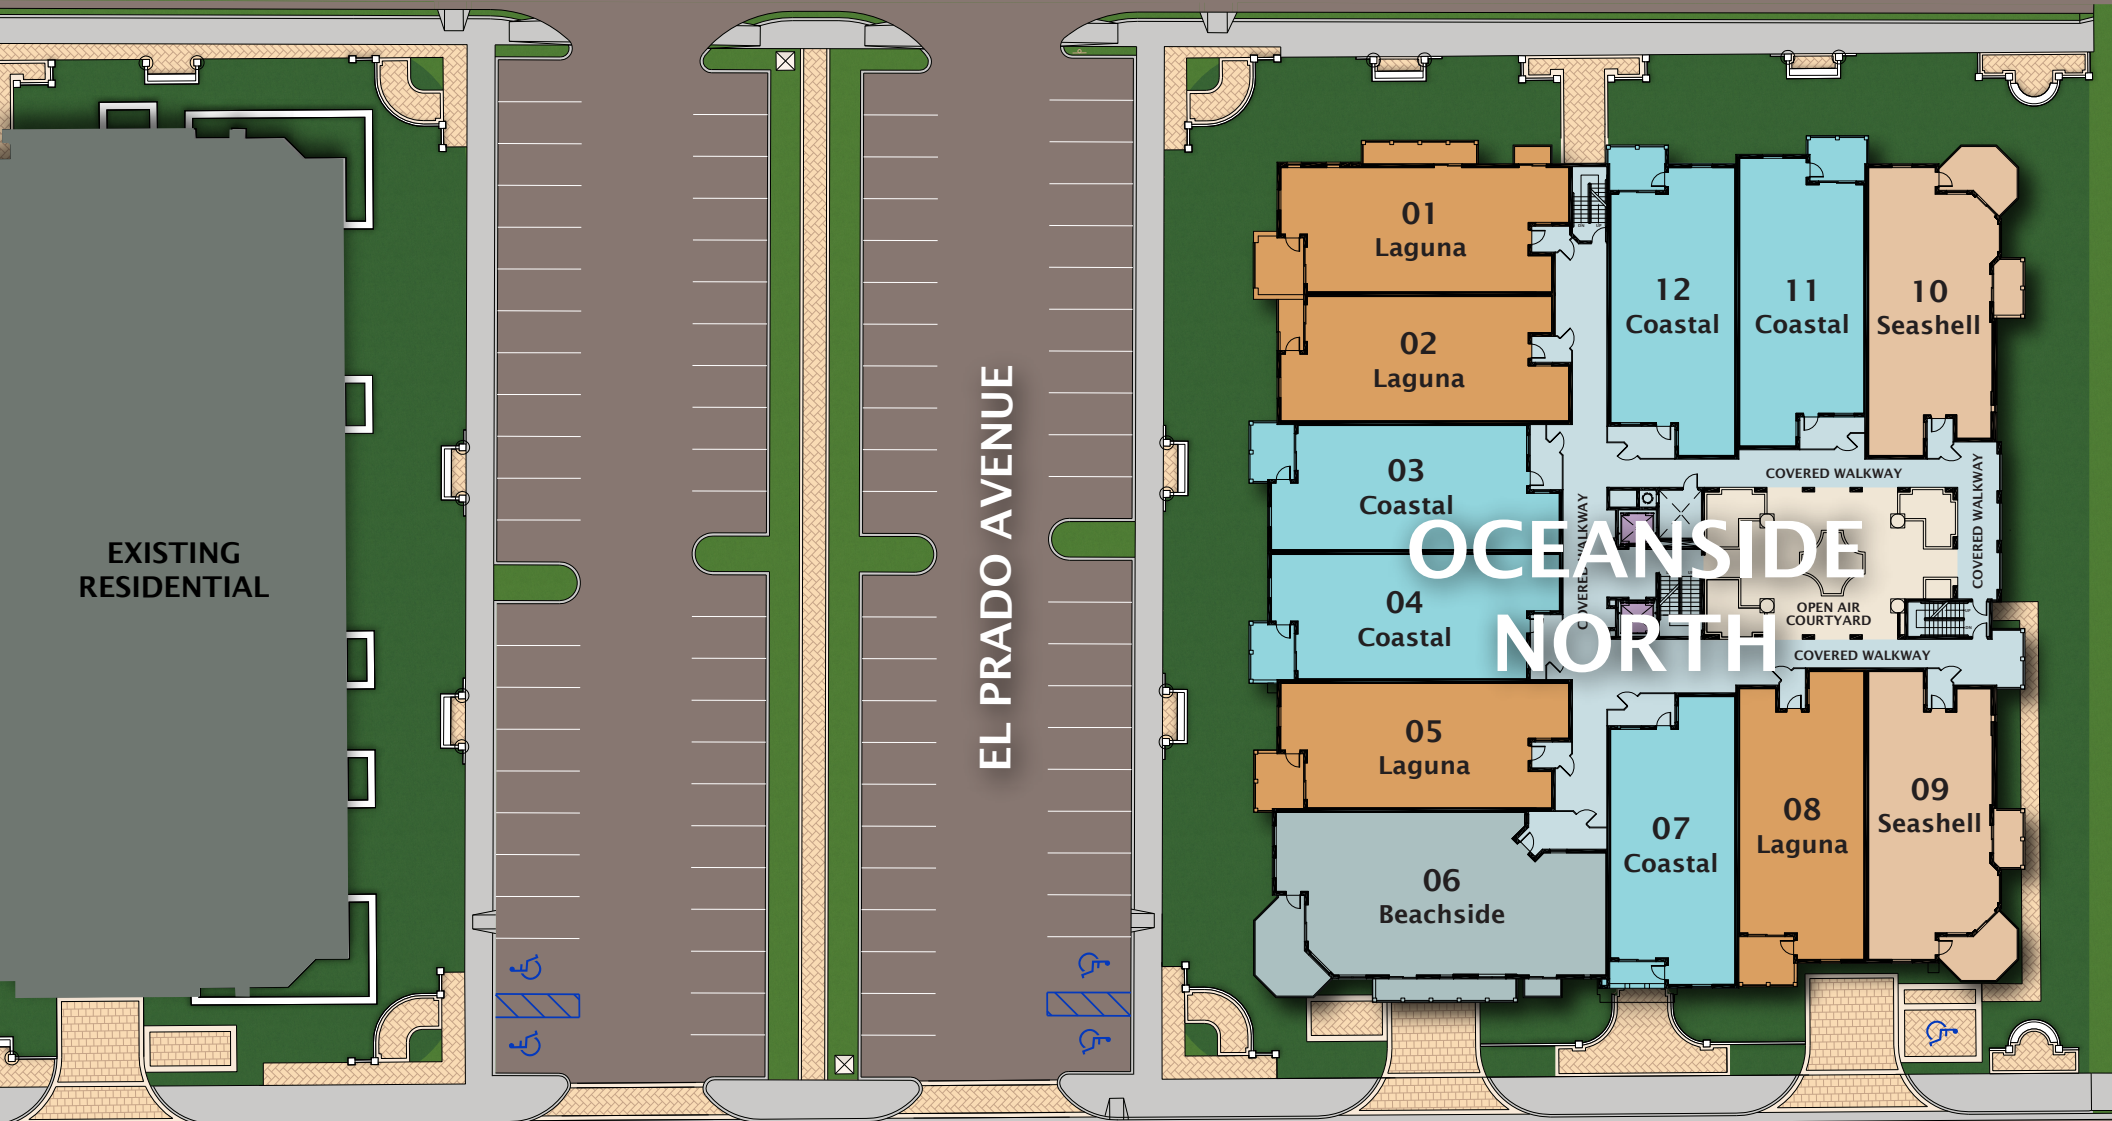

Site Plan

VILLAS BY THE SEA – LAUDERDALE-BY-THE-SEA, FLORIDA

Site Plan – Villas by the Sea

A1A/OCEAN DRIVE

EL MAR DRIVE

ATLANTIC OCEAN

mintofla.com

LAUDERDALE BY THE SEA, FLORIDA 33308
(888) 771-7403