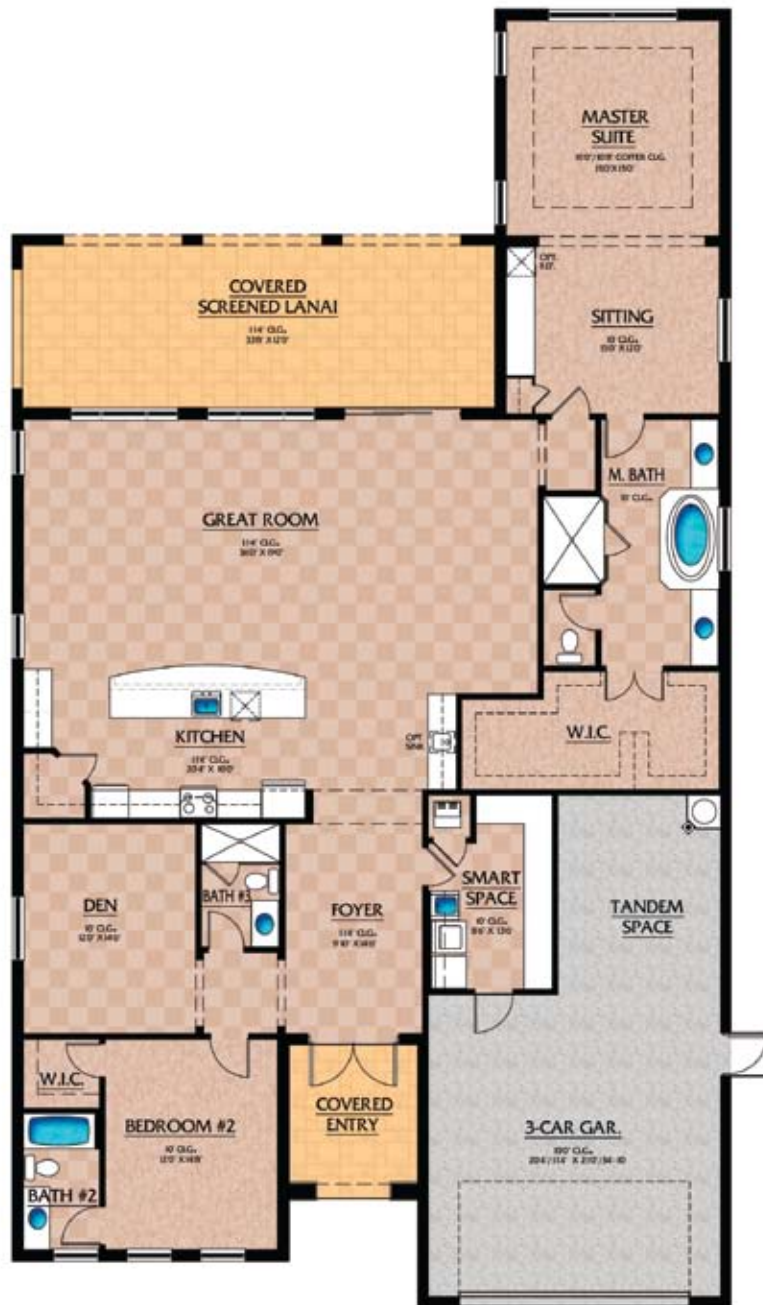

HAZELTINE

Country Club East
AT LAKEWOOD RANCH

PRELIMINARY

KEYSTONE

2-3 BEDROOMS, 3 BATHS, 3-CAR GARAGE

Hobby Room Option

W.I.C. Option

Bedroom 3 Option

First Floor – Living	2,700
Garage	626
Covered Entry	96
Covered Patio	402
Total	3,824

All dimensions, specifications and features are approximate and subject to change without notice. Exterior colors may vary. Artist's rendering. Minto Communities, LLC, CGC 059780. 1/10.