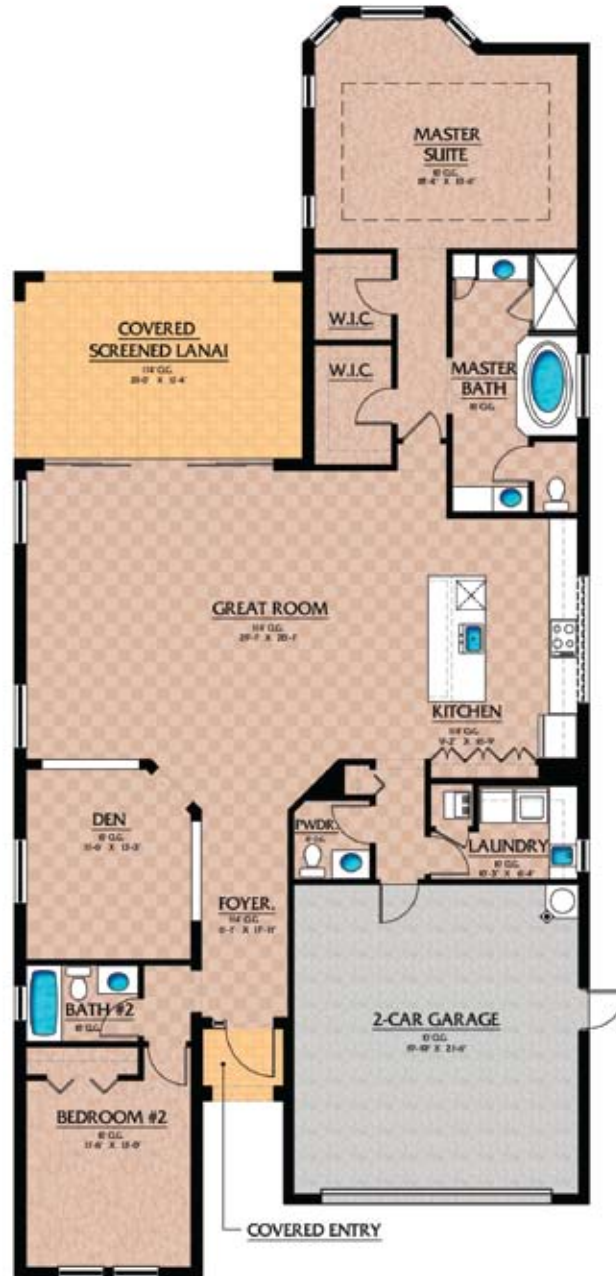

HAZELTINE

Country Club East
AT LAKEWOOD RANCH

PRELIMINARY

CRESTWOOD

2-3 BEDROOMS, 2 1/2 BATHS, 2-CAR GARAGE

Master Bath Option

Bedroom 3 Option

First Floor – Living	2,189
Garage	463
Covered Entry	25
Covered Patio	260
Total	2,937

All dimensions, specifications and features are approximate and subject to change without notice. Exterior colors may vary. Artist's rendering. Minto Communities, LLC, CGC 059780. 1/10.