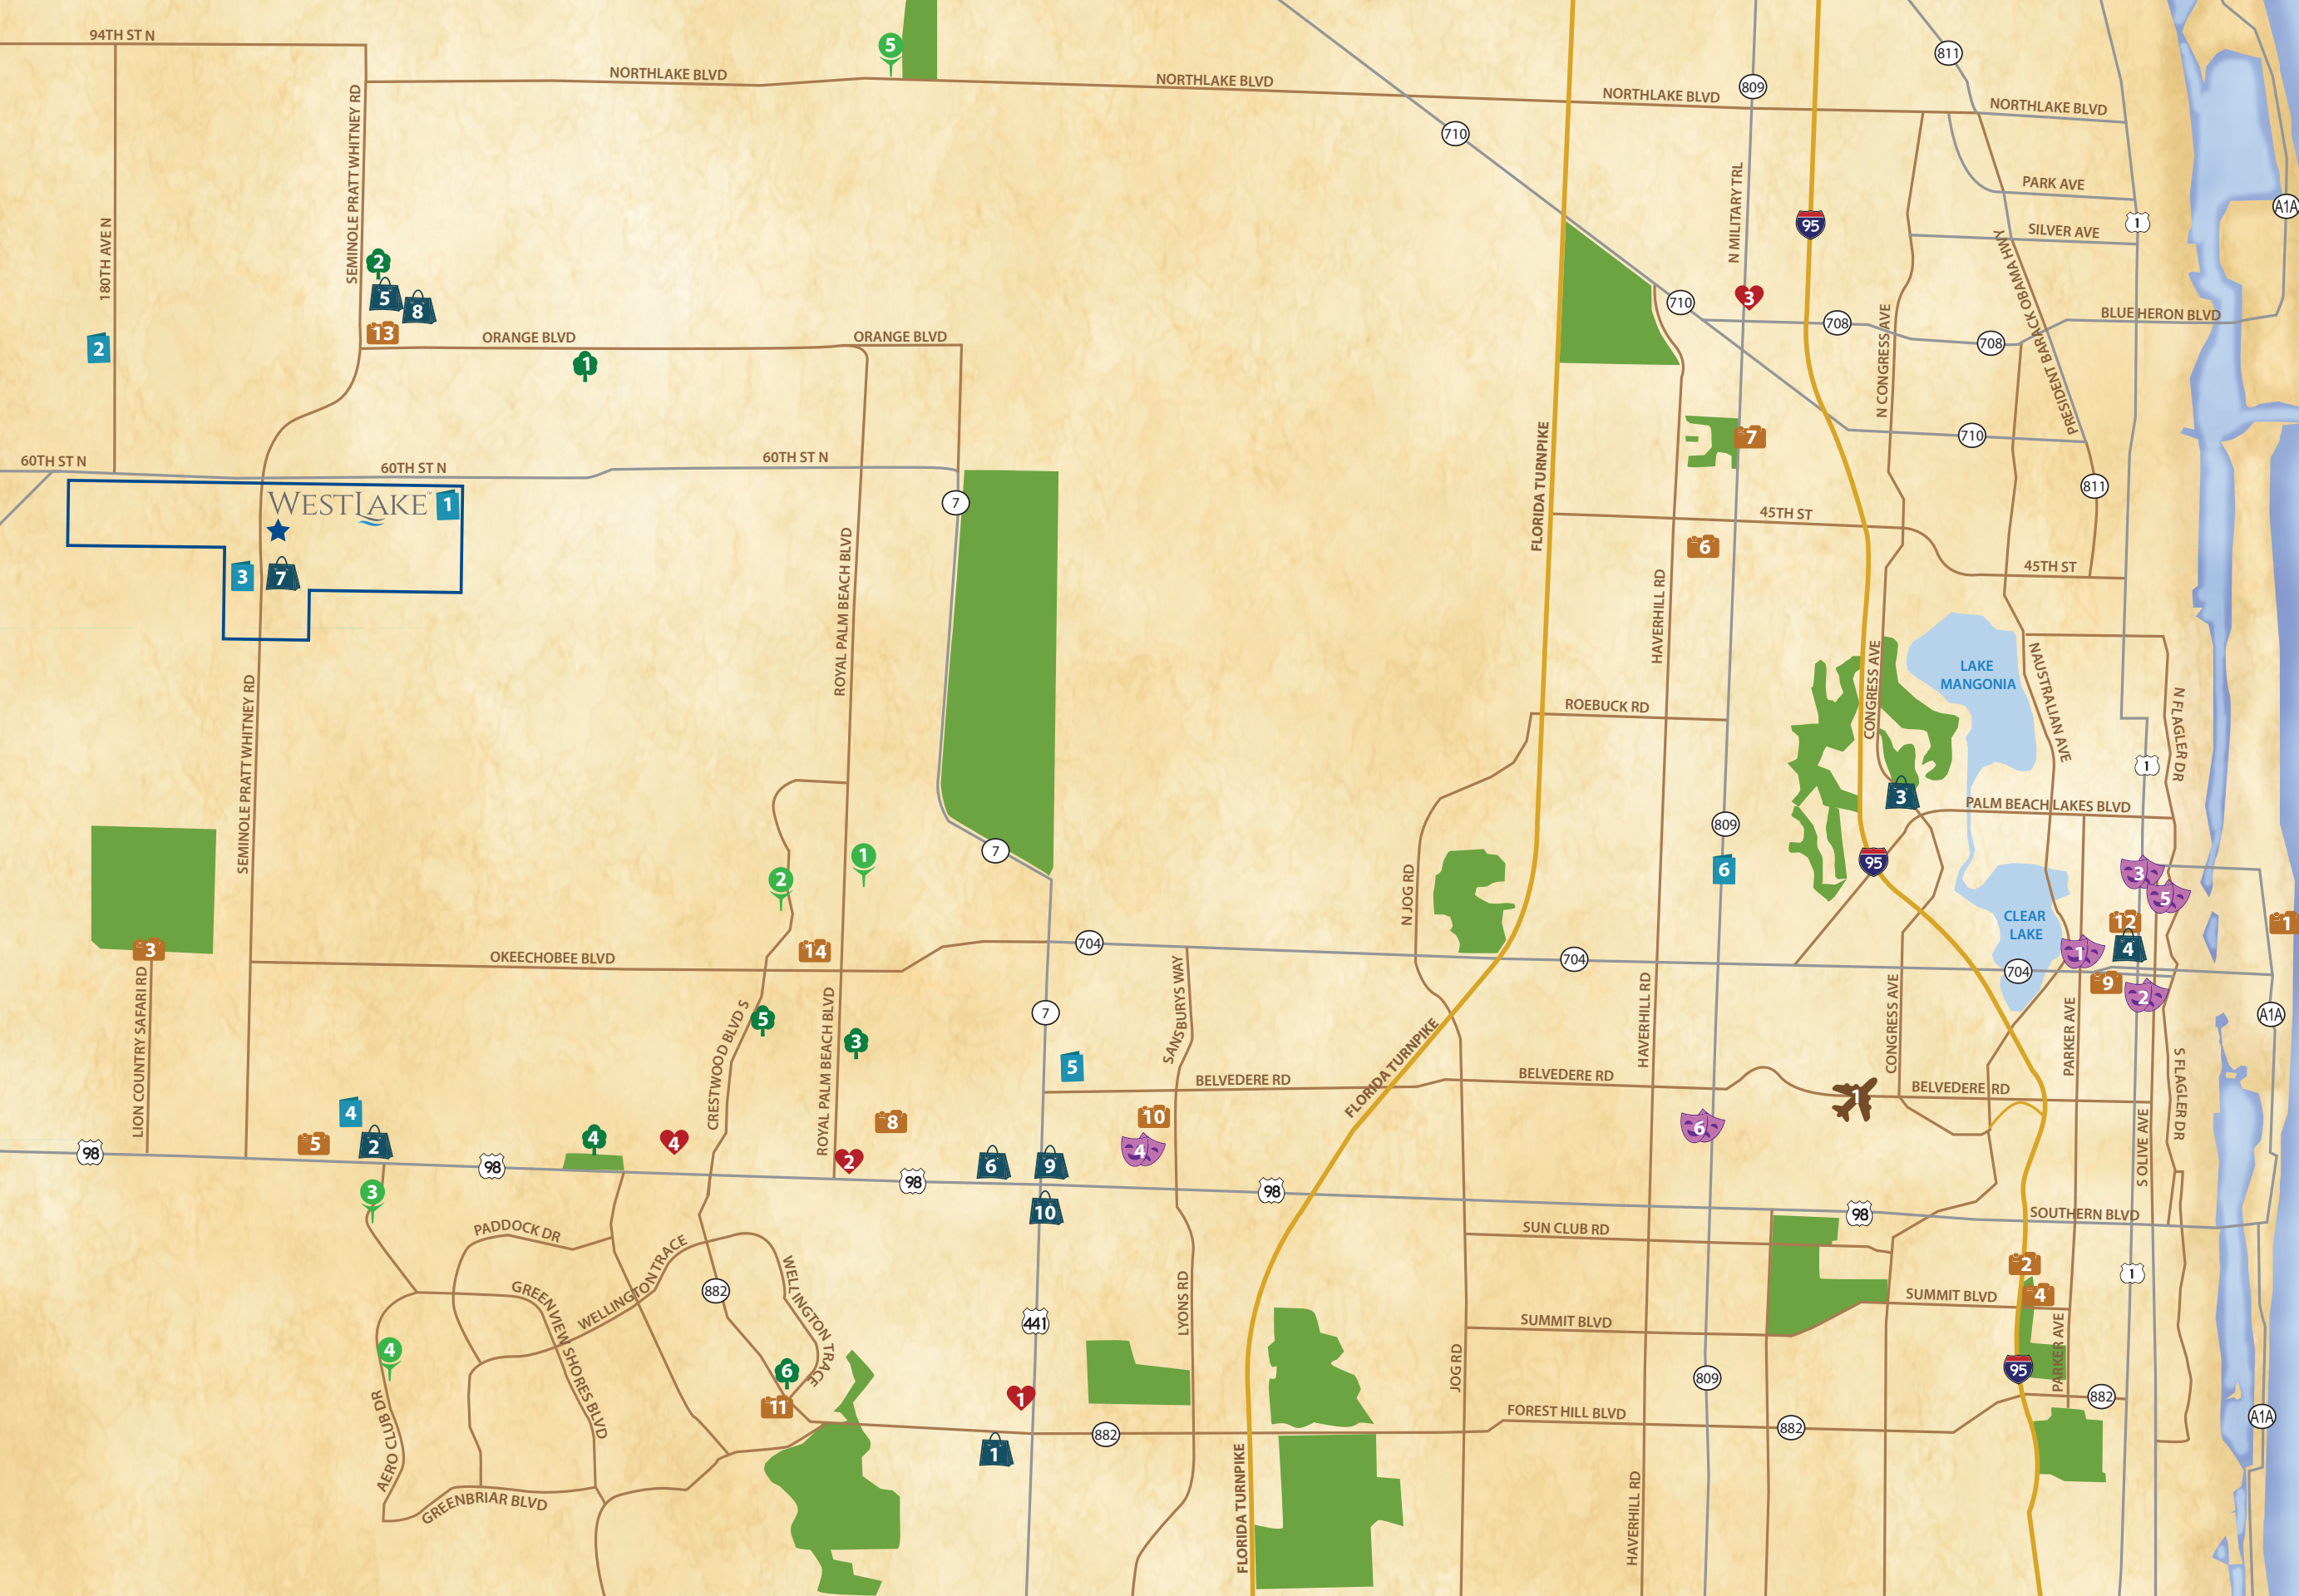

WESTLAKE™

AIRPORT

1. Palm Beach International Airport (PBI)

ATTRACTIONS / ENTERTAINMENT

1. Palm Beach
2. South Florida Science Center and Aquarium
3. Lion Country Safari
4. Palm Beach Zoo & Conservation Society
5. Hot Shots Paintball
6. Ballpark of Palm Beaches
7. Rapids Water Park
8. Calypso Bay Waterpark
9. Palm Beach County Convention Center
10. Perfect Vodka Amphitheatre
11. Wellington Amphitheater
12. AMC CityPlace 20
13. Palm Beach County Library System
14. Royal Palm Beach Library

EDUCATION

1. Golden Grove Community Elementary School
2. Osceola Creek Middle School
3. Seminole Ridge Community High School
4. Palm Beach State College
5. South University, West Palm Beach
6. Keiser University

GOLF COURSES

1. Village Golf Club
2. Madison Green Country Club
3. Wellington National Golf Club
4. The Wanderers Club Driving Range
5. Sandhill Crane Golf Club

HEALTHCARE

1. Wellington Regional Medical Center
2. MD Urgent Care
3. West Palm Beach VA Medical Center
4. Palms West Hospital

PARKS

1. Acreage Community Park
2. Kidscape Park
3. Commons Park
4. Loxahatchee Groves Park
5. Preservation Park
6. Scott's Place Park

PERFORMING ARTS & MUSEUMS

1. Kravis Center for the Performing Arts
2. Norton Museum of Art
3. Historical Society of Palm Beach County
4. Yesteryear Village
5. Palm Beach Dramaworks
6. Mounts Botanical Garden

SHOPPING

1. The Mall at Wellington Green
2. Loxahatchee Groves Commons
3. Palm Beach Outlets
4. CityPlace
5. Publix Super Market at The Acreage
6. Publix Super Market at Loxahatchee Groves Commons
7. Grove Market Shopping Center
8. Moore's True Value - ACE Hardware
9. Lowe's Home Improvement
10. Home Depot

ATLANTIC OCEAN

*Map not to scale. Artist's Rendering.