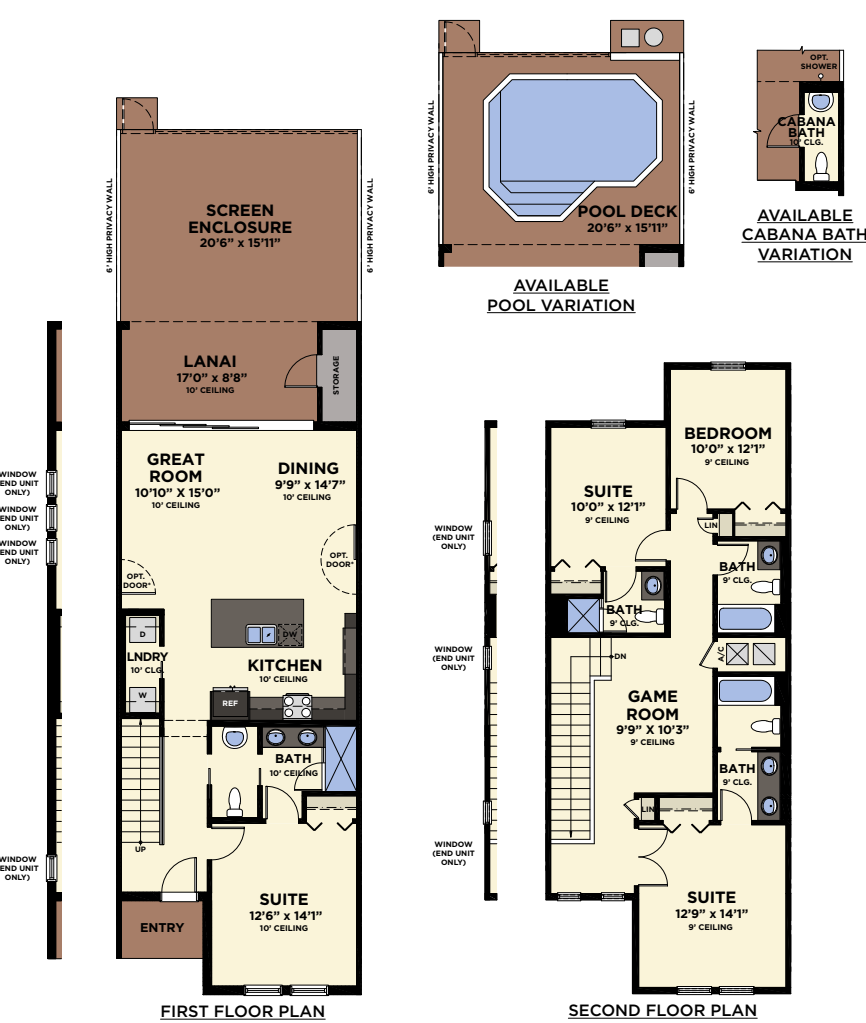

## ELATION

3 Bedrooms / 2 Baths / Great Room  
Game Room / Covered Lanai

1ST FLOOR A/C	967 S.F.
2ND FLOOR A/C	765 S.F.
TOTAL A/C	1,732 S.F.
SCREENED POOL DECK	380 S.F.
LANAI	175 S.F.
ENTRY	36 S.F.
TOTAL NON A/C	591 S.F.
TOTAL GROSS AREA	2,323 S.F.

## IMAGINE

4 Bedrooms / 3 Baths / Great Room  
Game Room / Covered Lanai

1ST FLOOR A/C	1,025 S.F.
2ND FLOOR A/C	913 S.F.
TOTAL A/C	1,938 S.F.
SCREENED POOL DECK	380 S.F.
LANAI	175 S.F.
ENTRY	36 S.F.
TOTAL NON A/C	591 S.F.
TOTAL GROSS AREA	2,529 S.F.

## JUBILEE

4 Bedrooms / 4 Baths / Great Room  
Game Room / Covered Lanai

1ST FLOOR A/C	1,025 S.F.
2ND FLOOR A/C	982 S.F.
TOTAL A/C	2,007 S.F.
SCREENED POOL DECK	380 S.F.
LANAI	175 S.F.
ENTRY	36 S.F.
TOTAL NON A/C	591 S.F.
TOTAL GROSS AREA	2,598 S.F.