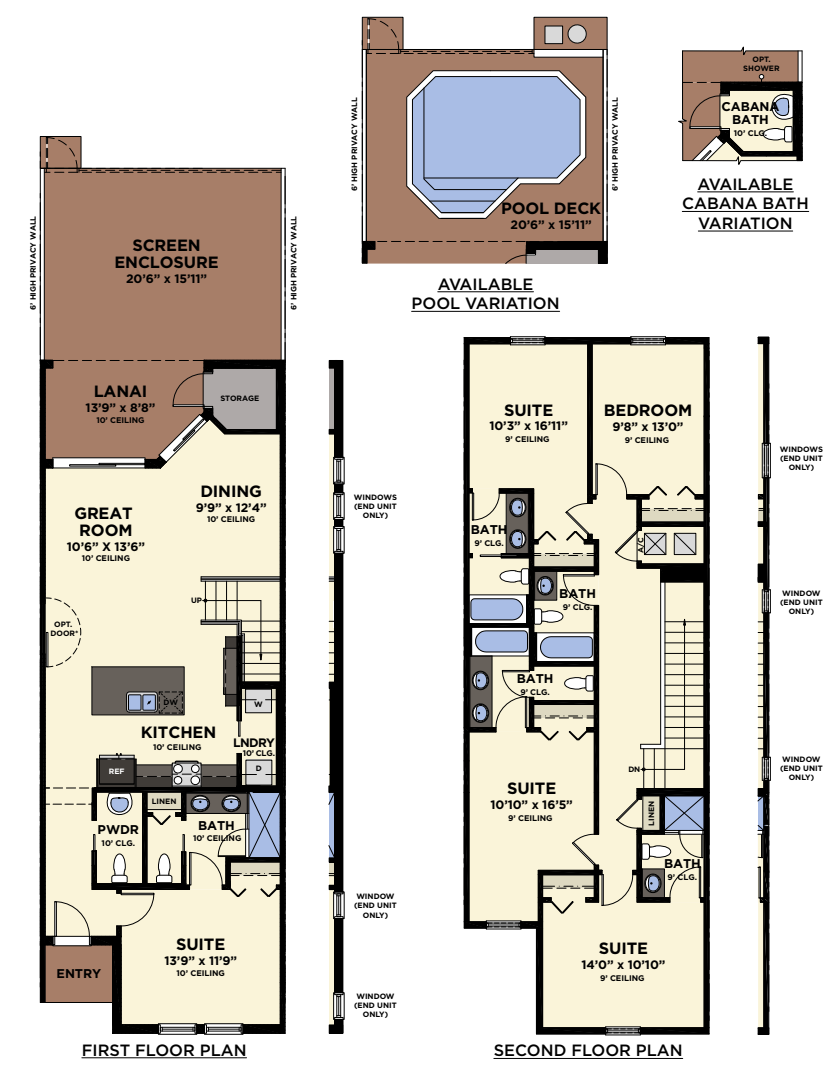

## JUBILEE

4 Bedrooms / 4 Baths / Great Room  
Game Room / Covered Lanai

1ST FLOOR A/C	1,025 S.F.
2ND FLOOR A/C	982 S.F.
TOTAL A/C	2,007 S.F.
SCREENED POOL DECK	380 S.F.
LANAI	175 S.F.
ENTRY	36 S.F.
TOTAL NON A/C	591 S.F.
TOTAL GROSS AREA	2,598 S.F.

## MARVEL

5 Bedrooms / 4.5 Baths / Great Room  
Covered Lanai

1ST FLOOR A/C	1,076 S.F.
2ND FLOOR A/C	1,103 S.F.
TOTAL A/C	2,179 S.F.
SCREENED POOL DECK	380 S.F.
LANAI	139 S.F.
ENTRY	29 S.F.
TOTAL NON A/C	548 S.F.
TOTAL GROSS AREA	2,727 S.F.

## SPLENDOR

5 Bedrooms / 5.5 Baths / Great Room  
Covered Lanai

1ST FLOOR A/C	1,076 S.F.
2ND FLOOR A/C	1,156 S.F.
TOTAL A/C	2,232 S.F.
SCREENED POOL DECK	380 S.F.
LANAI	139 S.F.
ENTRY	29 S.F.
TOTAL NON A/C	548 S.F.
TOTAL GROSS AREA	2,780 S.F.