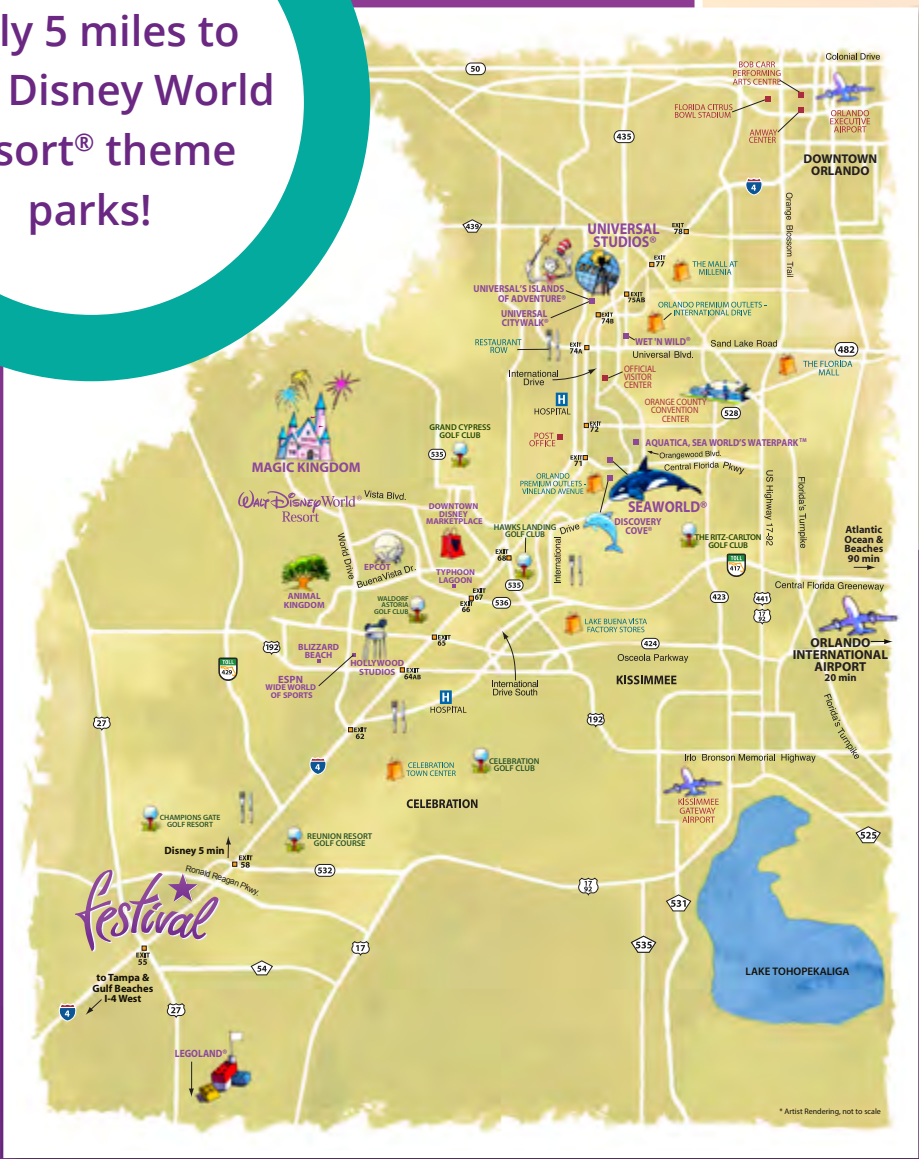

## Orlando, Florida. The world's most celebrated destination.

Festival is only two quick exits from Walt Disney World's Magic Kingdom and just minutes from Sea World, Wet & Wild, Universal's Islands of Adventure and The Wizarding World of Harry Potter, plus Orlando's spectacular variety of shopping, dining, golfing, and recreational opportunities.

## Community Site Plan

**M** MODEL HOMES

**S** SALES OFFICE

Only 5 miles to  
Walt Disney World  
Resort® theme  
parks!

For location, hours of operation and further details about our award-winning communities throughout Florida, visit [mintofla.com](http://mintofla.com)