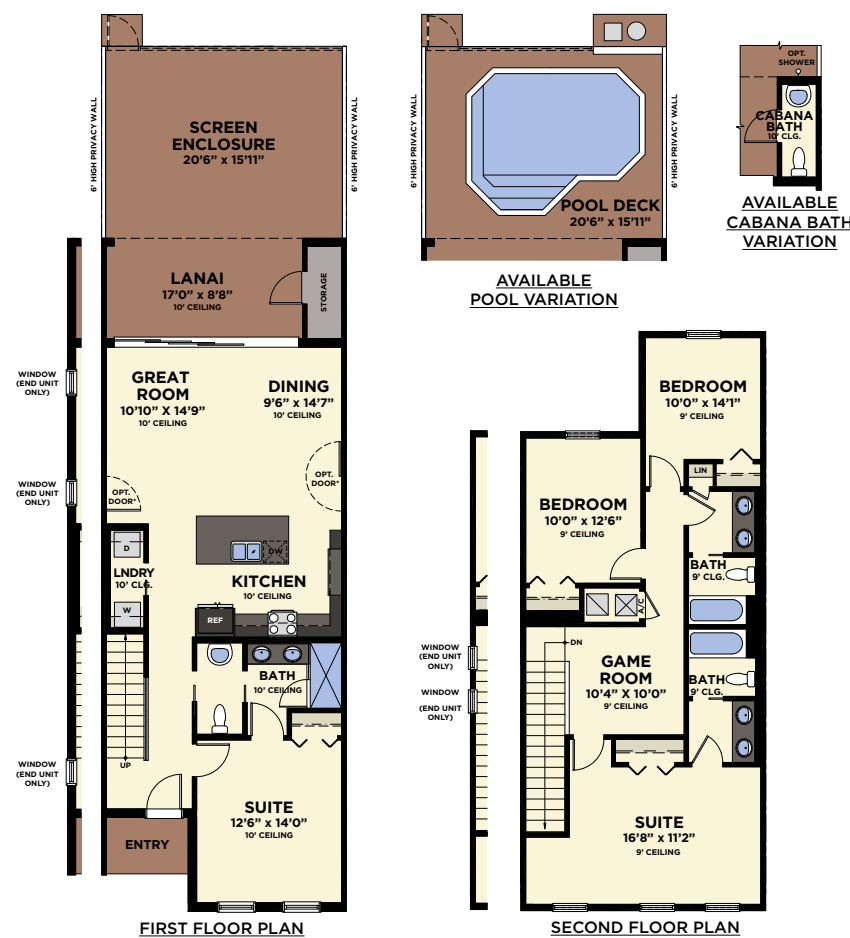

## ELATION

3 Bedrooms / 2 Baths / Great Room  
Game Room / Covered Lanai

1ST FLOOR A/C	967 S.F.
2ND FLOOR A/C	765 S.F.
TOTAL A/C	1,732 S.F.
SCREENED POOL DECK	380 S.F.
LANAI	175 S.F.
ENTRY	36 S.F.
TOTAL NON A/C	591 S.F.
TOTAL GROSS AREA	2,323 S.F.

## IMAGINE

4 Bedrooms / 3 Baths / Great Room  
Game Room / Covered Lanai

1ST FLOOR A/C	1,025 S.F.
2ND FLOOR A/C	913 S.F.
TOTAL A/C	1,938 S.F.
SCREENED POOL DECK	380 S.F.
LANAI	175 S.F.
ENTRY	36 S.F.
TOTAL NON A/C	591 S.F.
TOTAL GROSS AREA	2,529 S.F.

## JUBILEE

4 Bedrooms / 4 Baths / Great Room  
Game Room / Covered Lanai

1ST FLOOR A/C	1,025 S.F.
2ND FLOOR A/C	982 S.F.
TOTAL A/C	2,007 S.F.
SCREENED POOL DECK	380 S.F.
LANAI	175 S.F.
ENTRY	36 S.F.
TOTAL NON A/C	591 S.F.
TOTAL GROSS AREA	2,598 S.F.