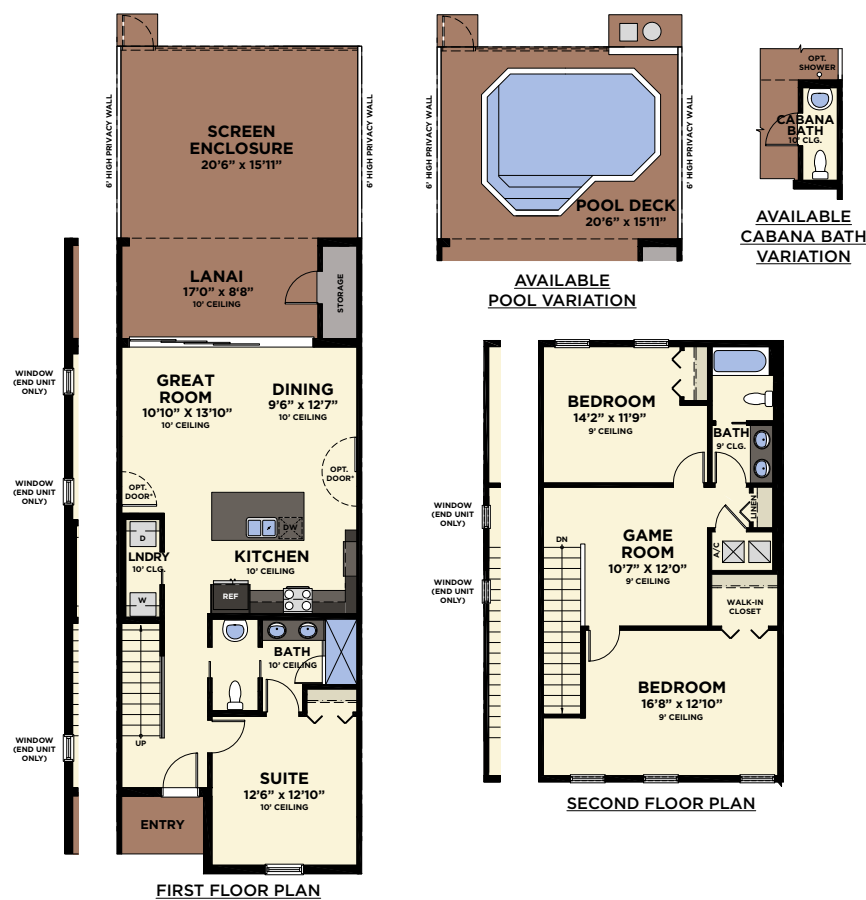

## ELATION

3 Bedrooms / 2 Baths / Great Room  
Game Room / Covered Lanai

1ST FLOOR A/C	967 S.F.
2ND FLOOR A/C	765 S.F.
TOTAL A/C	1,732 S.F.
SCREENED POOL DECK	380 S.F.
LANAI	175 S.F.
ENTRY	36 S.F.
TOTAL NON A/C	591 S.F.
TOTAL GROSS AREA	2,323 S.F.