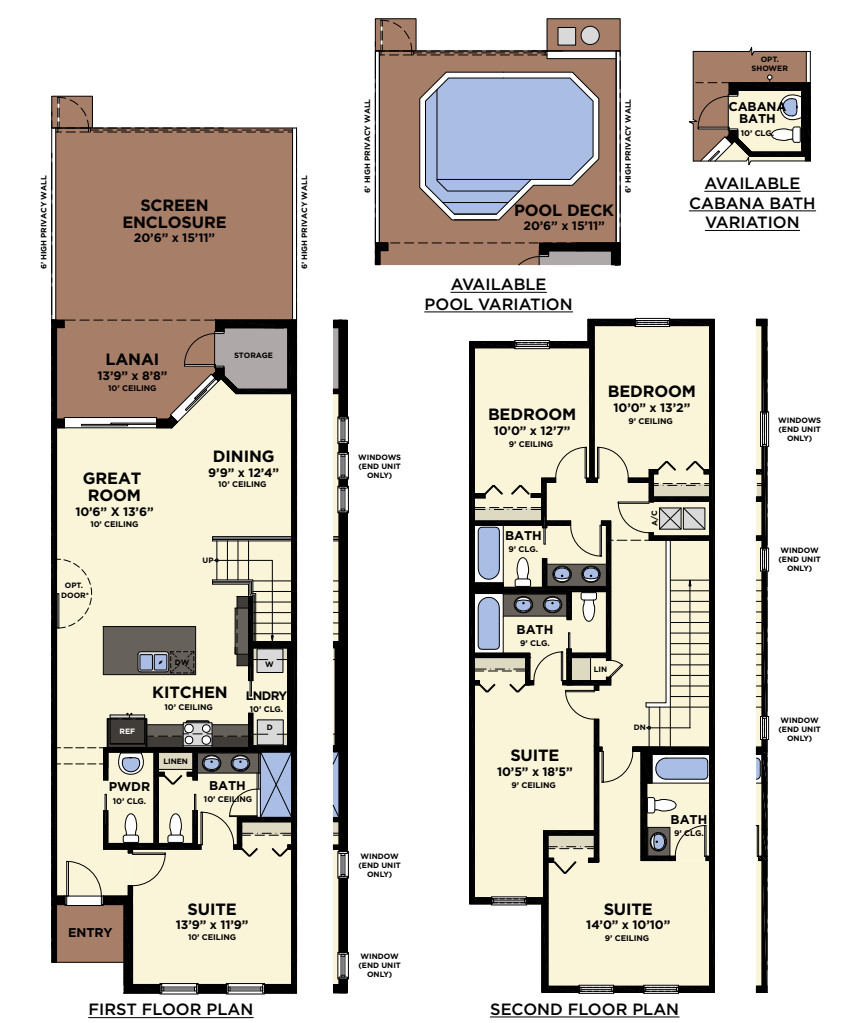

## IMAGINE

4 Bedrooms / 3 Baths / Great Room  
Game Room / Covered Lanai

1ST FLOOR A/C	1,025 S.F.
2ND FLOOR A/C	913 S.F.
TOTAL A/C	1,938 S.F.
SCREENED POOL DECK	380 S.F.
LANAI	175 S.F.
ENTRY	36 S.F.
TOTAL NON A/C	591 S.F.
TOTAL GROSS AREA	2,529 S.F.

## JUBILEE

4 Bedrooms / 4 Baths / Great Room  
Game Room / Covered Lanai

1ST FLOOR A/C	1,025 S.F.
2ND FLOOR A/C	982 S.F.
TOTAL A/C	2,007 S.F.
SCREENED POOL DECK	380 S.F.
LANAI	175 S.F.
ENTRY	36 S.F.
TOTAL NON A/C	591 S.F.
TOTAL GROSS AREA	2,598 S.F.

## MARVEL

5 Bedrooms / 4.5 Baths / Great Room  
Covered Lanai

1ST FLOOR A/C	1,076 S.F.
2ND FLOOR A/C	1,103 S.F.
TOTAL A/C	2,179 S.F.
SCREENED POOL DECK	380 S.F.
LANAI	139 S.F.
ENTRY	29 S.F.
TOTAL NON A/C	548 S.F.
TOTAL GROSS AREA	2,727 S.F.

## SPLENDOR

5 Bedrooms / 5.5 Baths / Great Room  
Covered Lanai

1ST FLOOR A/C	1,076 S.F.
2ND FLOOR A/C	1,156 S.F.
TOTAL A/C	2,232 S.F.
SCREENED POOL DECK	380 S.F.
LANAI	139 S.F.
ENTRY	29 S.F.
TOTAL NON A/C	548 S.F.
TOTAL GROSS AREA	2,780 S.F.