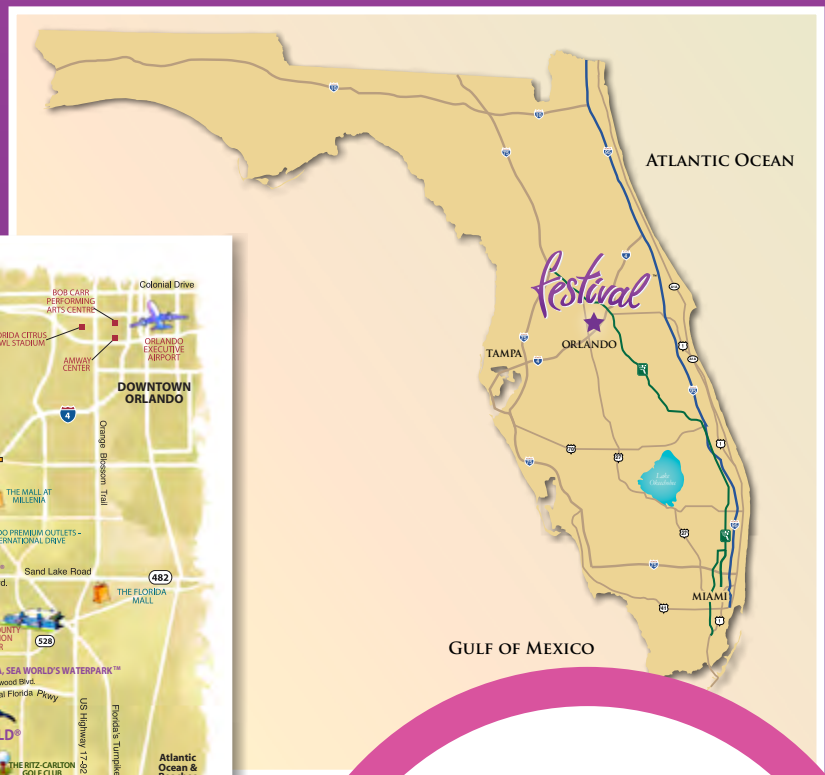

## Orlando, Florida. The world's most celebrated destination.

Festival is only two quick exits from Walt Disney World's Magic Kingdom and just minutes from Sea World, Wet & Wild, Universal's Islands of Adventure and The Wizarding World of Harry Potter, plus Orlando's spectacular variety of shopping, dining, golfing, and recreational opportunities.

## Community Site Plan

**M** MODEL HOMES

**S** SALES OFFICE

Only 5 miles to  
Walt Disney World  
Resort® theme  
parks!

For location, hours of operation and further details about our award-winning communities throughout Florida, visit [mintofla.com](http://mintofla.com)