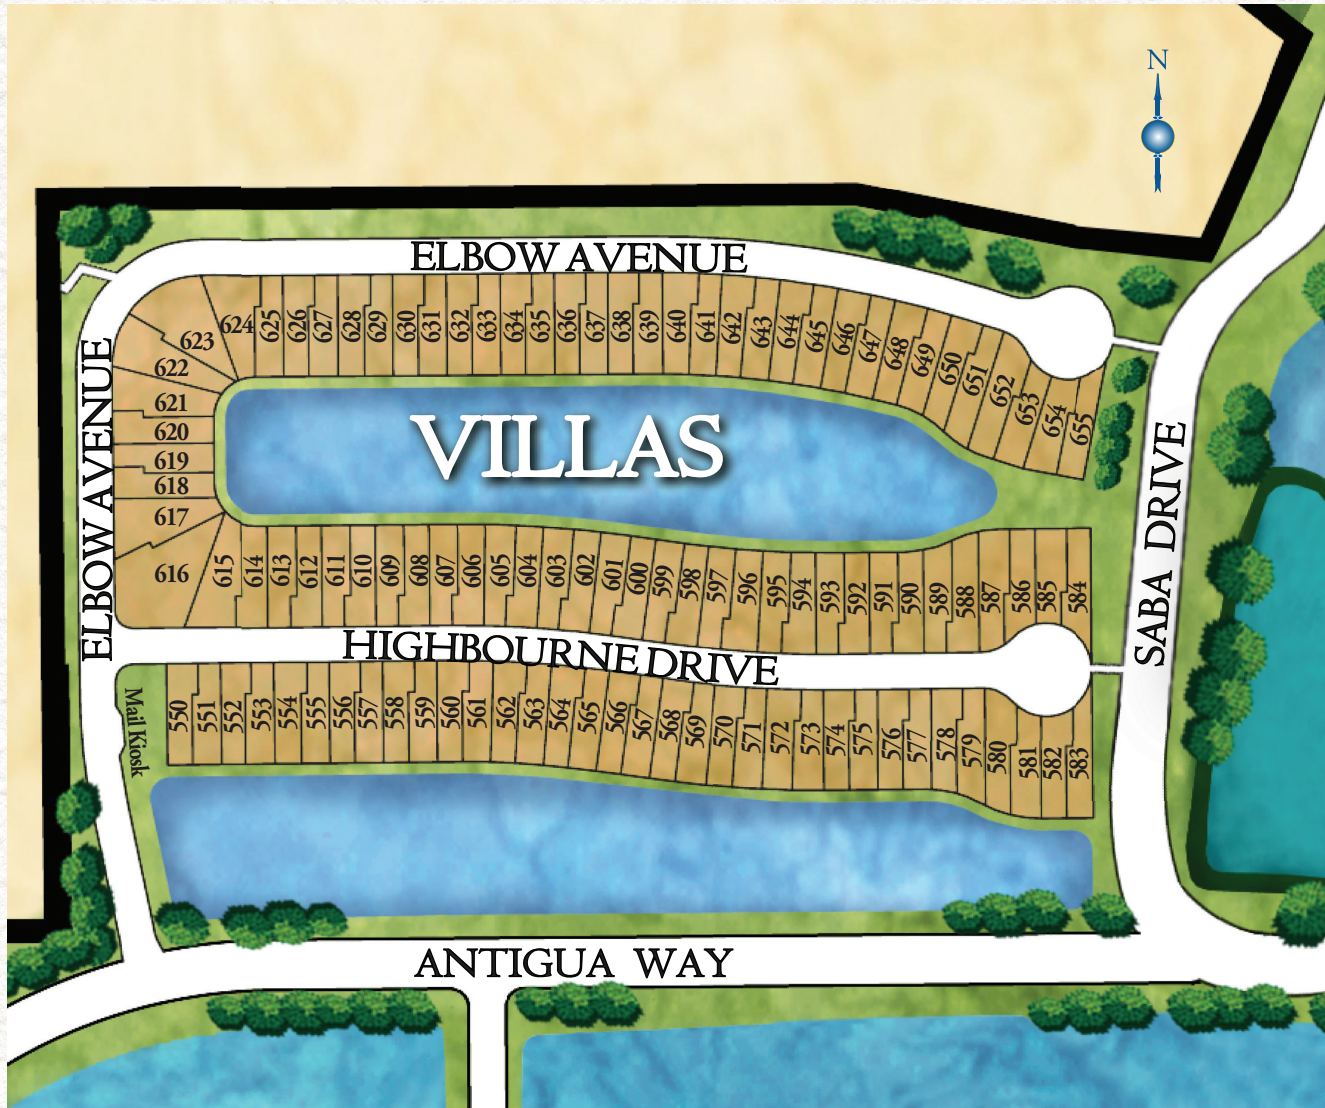

Villas Siteplan

LEGEND

-  Community Limits
-  Villas

The Isles[™]
OF COLLIER PRESERVE

On the south shore of Naples Bay

5445 Caribe Avenue, Naples, FL 34113

888.604.3138 | mintofla.com

© Minto Communities, LLC 2016. All rights reserved. Content may not be reproduced, copied, altered, distributed, stored or transferred in any form or by any means without express written permission. Artist's renderings, dimensions, specifications, prices and features are approximate and subject to change without notice. Minto, the Minto logo, The Isles of Collier Preserve and The Isles of Collier Preserve logo are trademarks of Minto Communities, LLC and/or its affiliates. CGC 1519880.