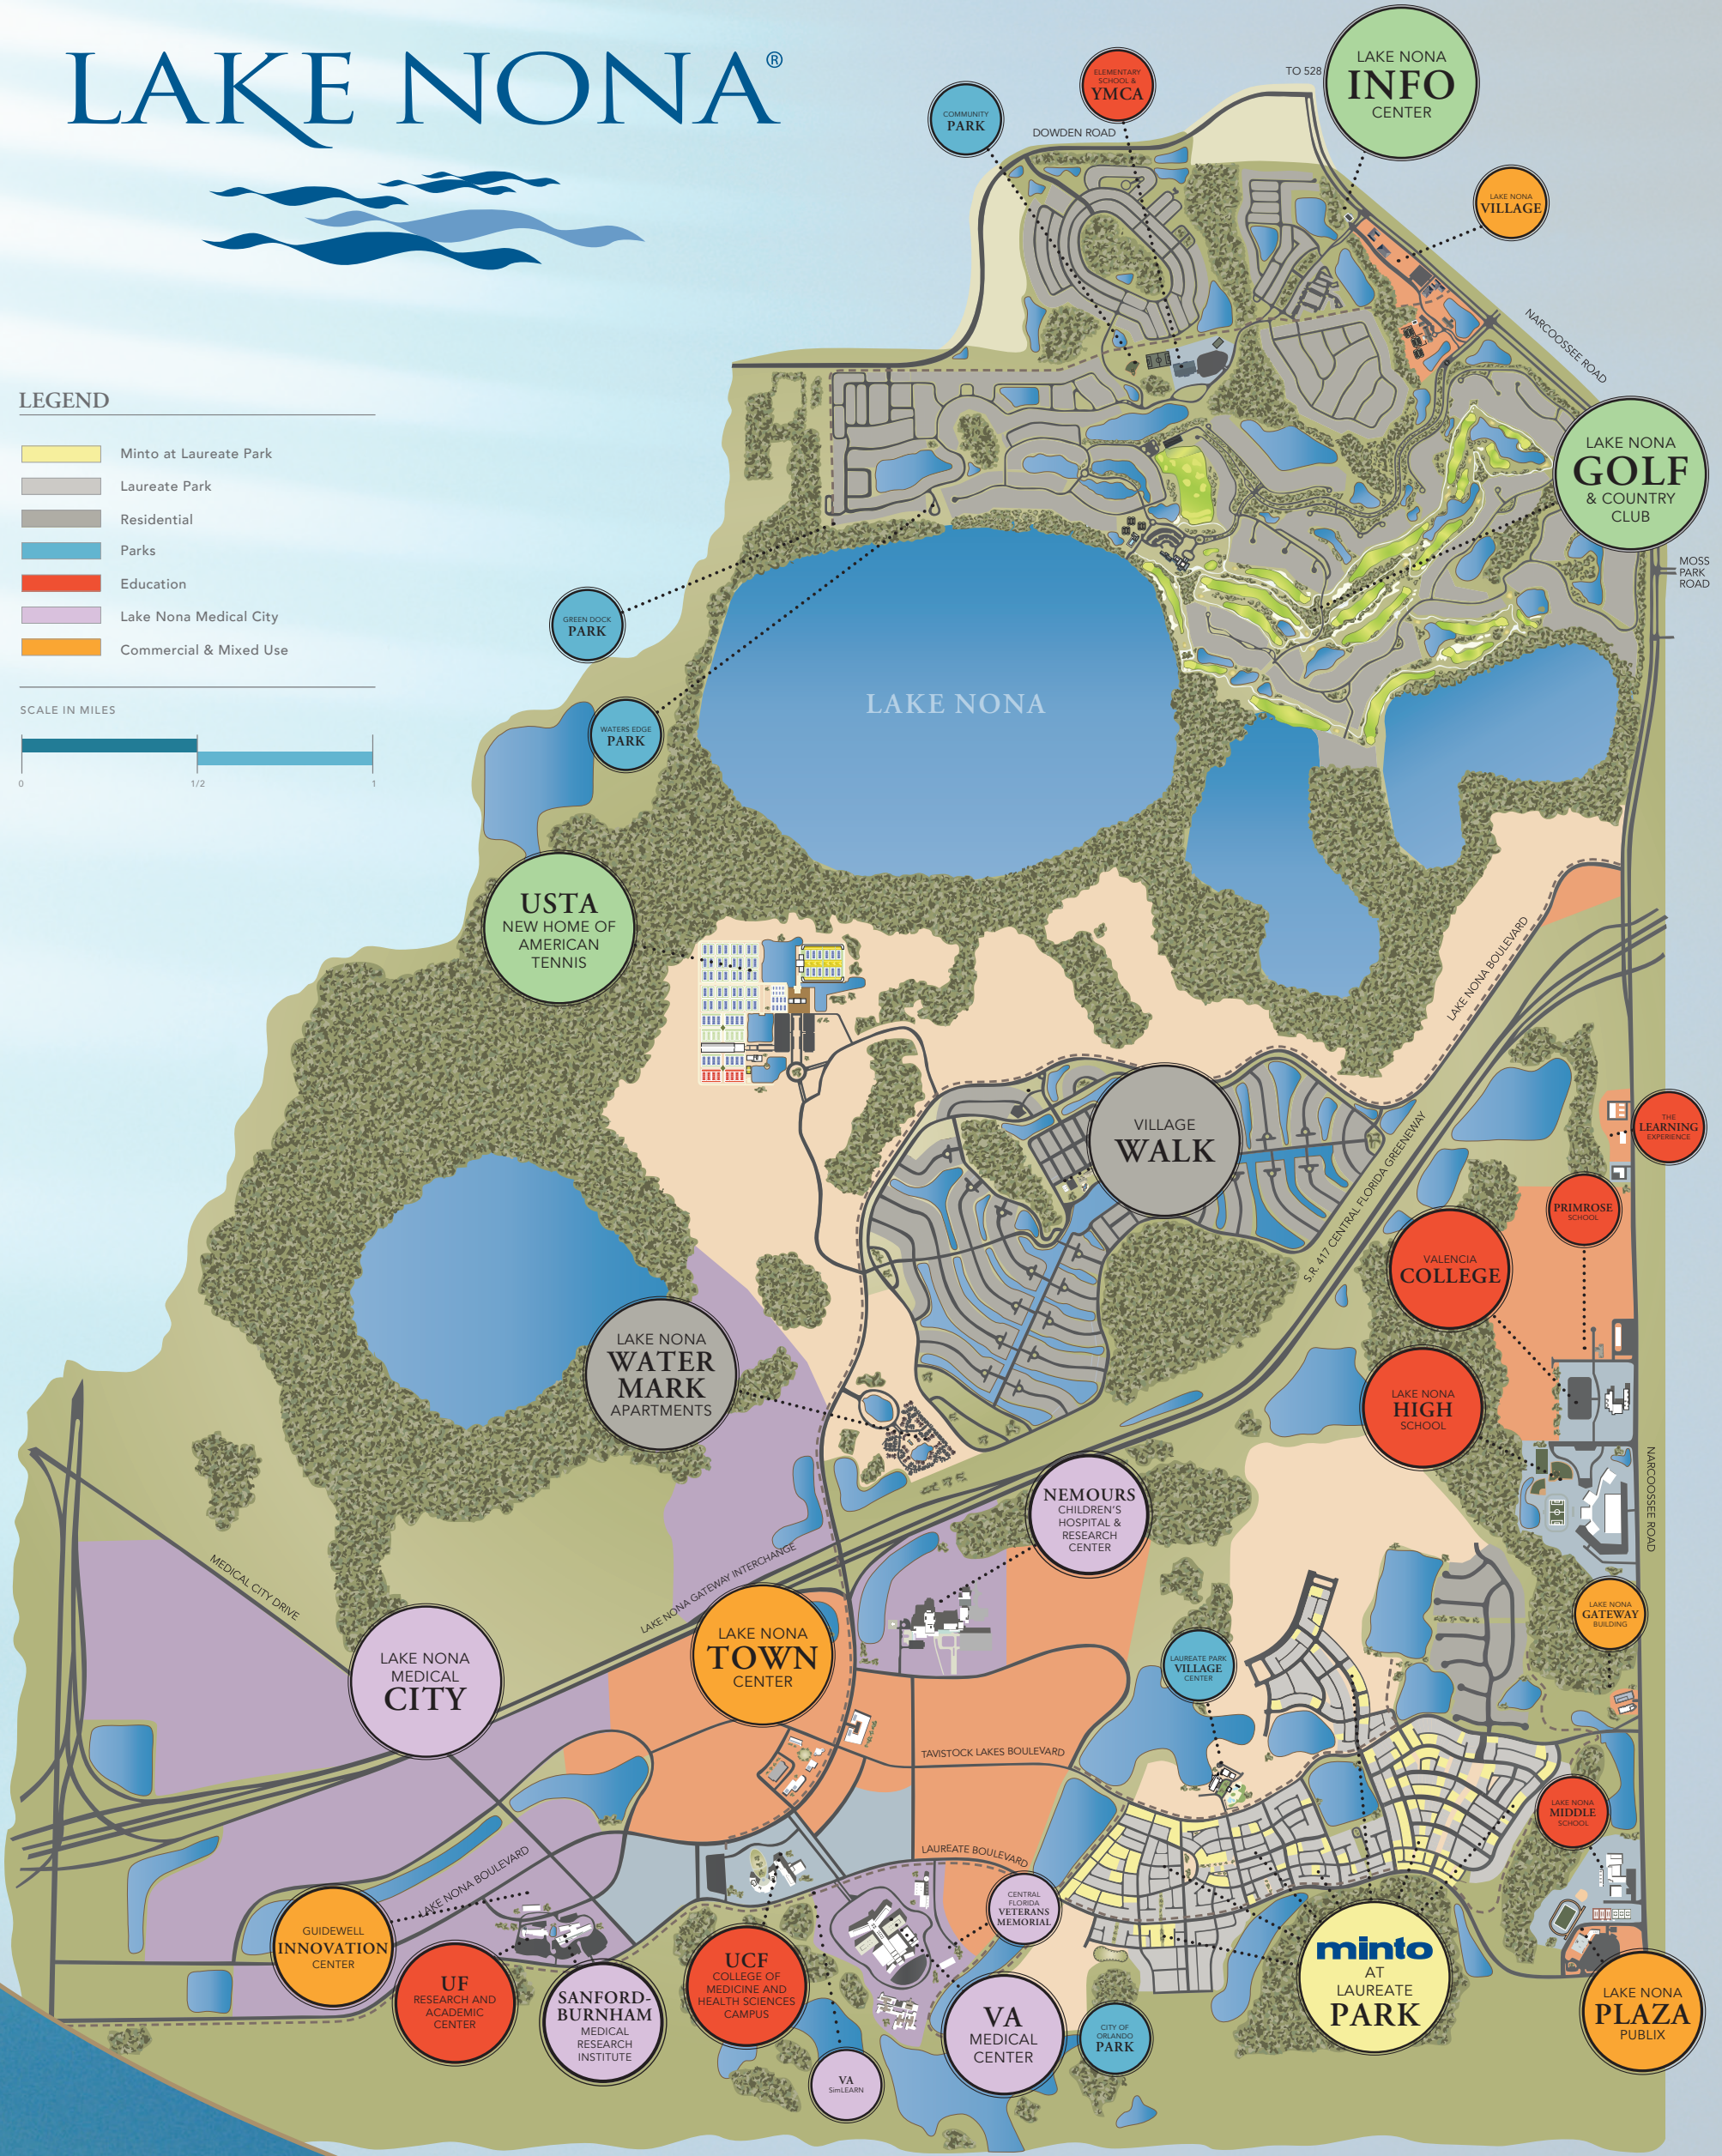

LAKE NONA®

LEGEND

- Minto at Laureate Park
- Laureate Park
- Residential
- Parks
- Education
- Lake Nona Medical City
- Commercial & Mixed Use

SCALE IN MILES

The features and amenities described and depicted are based on current development plans, which are subject to change without notice. No guarantee is made that the features, amenities and facilities depicted by artist's rendering or otherwise described will be provided.