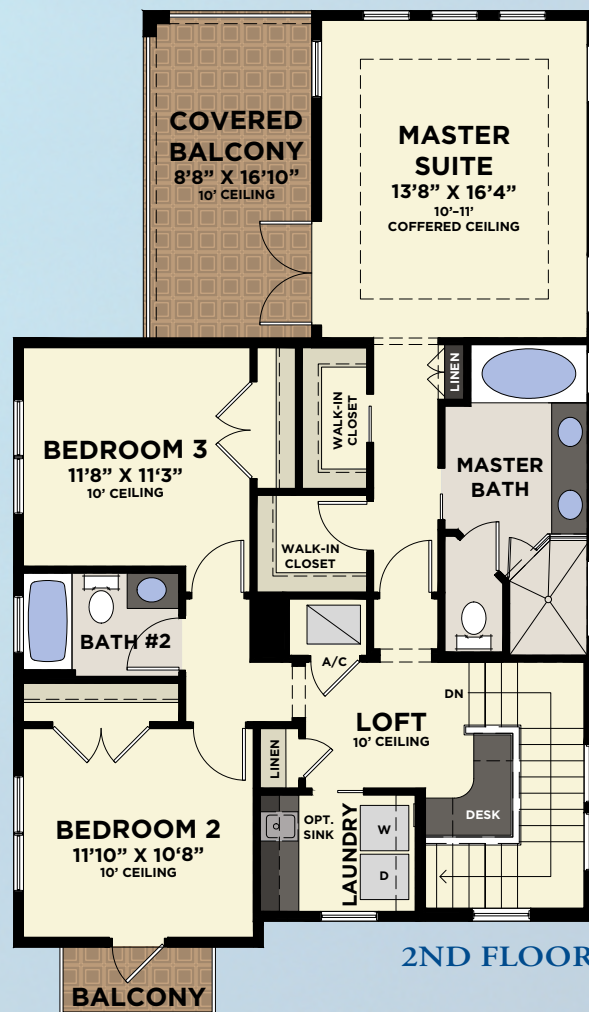

LAUREATE PARK

AT LAKE NONA

VALE COLLECTION • SINGLE-FAMILY HOME DESIGNS

VALE COLLECTION
CARLSSON GRANDE

3 BEDROOMS, LOFT, 2.5 BATHS, 2-CAR GARAGE

AVAILABLE MASTER BATH

AVAILABLE BEDROOM #4

CARLSSON GRANDE

First Floor	1,380
Second Floor	636
Total A/C Sq. Ft.	2,016
2-Car Garage	642
Covered Entry	134
Covered Lanai	303
Covered Balcony	62
Total Sq. Ft.	3,157

VALE COLLECTION
HUXLEY GRANDE

3 BEDROOMS, DEN, LOFT, 2.5 BATHS, 2-CAR GARAGE

AVAILABLE 3-CAR GARAGE
(730 SQ. FT.)

HUXLEY GRANDE

First Floor	1,164
Second Floor	1,094
Total A/C Sq. Ft.	2,258
2-Car Garage	642
Covered Entry	157
Covered Lanais	516
Covered Balcony	146
Total Sq. Ft.	3,719

VALE COLLECTION
CORMACK GRANDE

3 BEDROOMS, LOFT, 2.5 BATHS, 2-CAR GARAGE

CORMACK GRANDE

First Floor	1,116
Second Floor	1,191
Total A/C Sq. Ft.	2,307
2-Car Garage	640
Covered Entry	166
Covered Lanais	401
Covered Balcony	166
Total Sq. Ft.	3,680