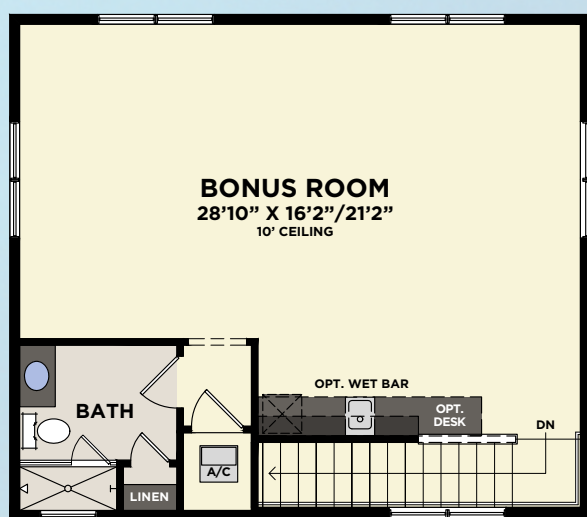

**LAUREATE
 PARK**
 AT LAKE NONA

AVAILABLE SINGLE-FAMILY 2ND FLOOR RETREAT

2-CAR GARAGE (COURTYARD ENTRY) WITH SECOND FLOOR BONUS ROOM OR SUITE

LOWER FLOOR

SECOND FLOOR
W/BONUS ROOM

SECOND FLOOR
W/SUITE

Available for the Carlsson Grande, Huxley Grande & Cormack Grande Plans

2-CAR GARAGE (DRIVEWAY ENTRY) WITH SECOND FLOOR SUITE

LOWER FLOOR

SECOND FLOOR
W/SUITE

Available for the Carlsson Grande, Huxley Grande & Cormack Grande Plans

3-CAR GARAGE (COURTYARD ENTRY) WITH SECOND FLOOR BONUS ROOM OR SUITE

LOWER FLOOR

SECOND FLOOR
W/BONUS ROOM

SECOND FLOOR
W/SUITE

Available for the Carlsson Grande, Huxley Grande & Cormack Grande Plans

2ND FLOOR RETREAT WITH 2-CAR GARAGE

Total A/C Sq. Ft.	720
2-Car Garage	548
Storage	68
Covered Entry	16
Total Sq. Ft.	1,352