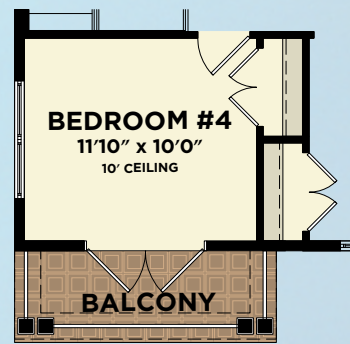

AVAILABLE BEDROOM #4