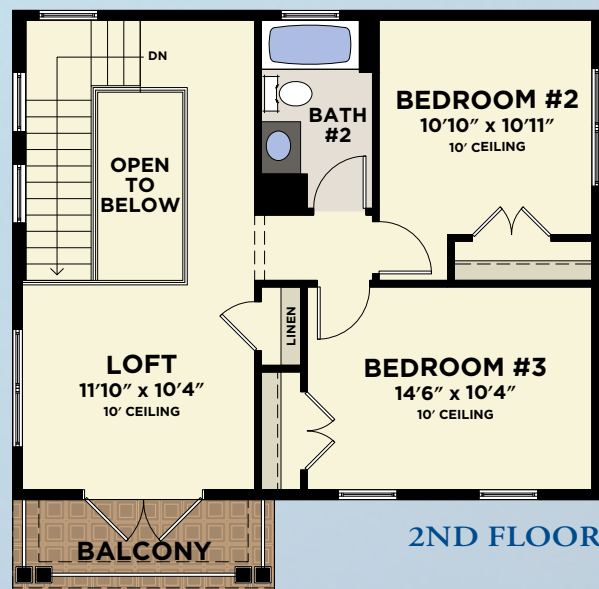

LAUREATE PARK

AT LAKE NONA

VALE COLLECTION • SINGLE-FAMILY HOME DESIGNS

VALE COLLECTION
CARLSSON GRANDE

3 BEDROOMS, LOFT, 2.5 BATHS, 2-CAR GARAGE

AVAILABLE MASTER BATH

AVAILABLE BEDROOM #4

CARLSSON GRANDE

First Floor	1,380
Second Floor	636
Total A/C Sq. Ft.	2,016
2-Car Garage	642
Covered Entry	134
Covered Lanai	303
Covered Balcony	62
Total Sq. Ft.	3,157

VALE COLLECTION
HUXLEY GRANDE

3 BEDROOMS, DEN, LOFT, 2.5 BATHS, 2-CAR GARAGE

AVAILABLE 3-CAR GARAGE
(730 SQ. FT.)

HUXLEY GRANDE

First Floor	1,164
Second Floor	1,094
Total A/C Sq. Ft.	2,258
2-Car Garage	642
Covered Entry	157
Covered Lanais	516
Covered Balcony	146
Total Sq. Ft.	3,719

VALE COLLECTION
CORMACK GRANDE

3 BEDROOMS, LOFT, 2.5 BATHS, 2-CAR GARAGE

CORMACK GRANDE

First Floor	1,116
Second Floor	1,191
Total A/C Sq. Ft.	2,307
2-Car Garage	640
Covered Entry	166
Covered Lanais	401
Covered Balcony	166
Total Sq. Ft.	3,680