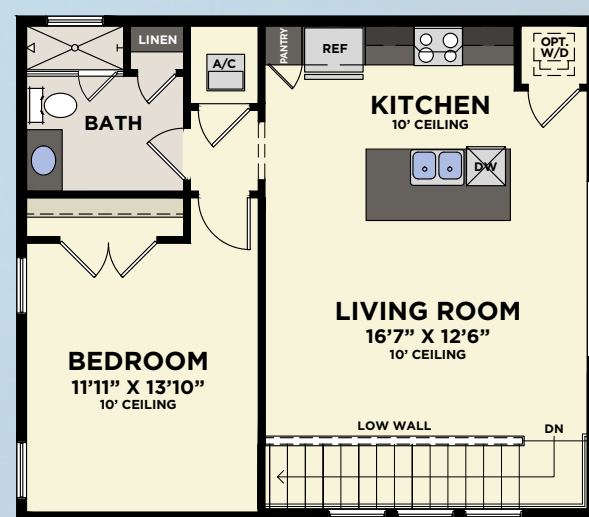

VALE COLLECTION
CORMACK GRANDE

3 BEDROOMS, LOFT, 2.5 BATHS, 2-CAR GARAGE

CORMACK GRANDE

First Floor	1,116
Second Floor	1,191
Total A/C Sq. Ft.	2,307
2-Car Garage	640
Covered Entry	166
Covered Lanais	401
Covered Balcony	166
Total Sq. Ft.	3,680

**LAUREATE
 PARK**
 AT LAKE NONA

AVAILABLE SINGLE-FAMILY 2ND FLOOR RETREAT

2-CAR GARAGE (COURTYARD ENTRY) WITH SECOND FLOOR BONUS ROOM OR SUITE

LOWER FLOOR

SECOND FLOOR
W/BONUS ROOM

SECOND FLOOR
W/SUITE

Available for the Carlsson Grande, Huxley Grande & Cormack Grande Plans

2-CAR GARAGE (DRIVEWAY ENTRY) WITH SECOND FLOOR SUITE

LOWER FLOOR

SECOND FLOOR
W/SUITE

Available for the Carlsson Grande, Huxley Grande & Cormack Grande Plans

3-CAR GARAGE (COURTYARD ENTRY) WITH SECOND FLOOR BONUS ROOM OR SUITE

LOWER FLOOR

SECOND FLOOR
W/BONUS ROOM

SECOND FLOOR
W/SUITE

Available for the Carlsson Grande, Huxley Grande & Cormack Grande Plans

2ND FLOOR RETREAT WITH 2-CAR GARAGE

Total A/C Sq. Ft.	720
2-Car Garage	548
Storage	68
Covered Entry	16
Total Sq. Ft.	1,352