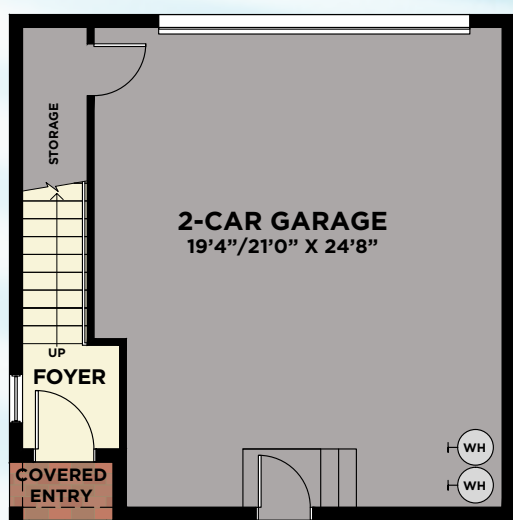

AVAILABLE 3-CAR GARAGE
(730 SQ. FT.)

HUXLEY GRANDE

First Floor	1,164
Second Floor	1,094
Total A/C Sq. Ft.	2,258
2-Car Garage	642
Covered Entry	157
Covered Lanais	516
Covered Balcony	146
Total Sq. Ft.	3,719

VALE COLLECTION
CORMACK GRANDE

3 BEDROOMS, LOFT, 2.5 BATHS, 2-CAR GARAGE

CORMACK GRANDE

First Floor	1,116
Second Floor	1,191
Total A/C Sq. Ft.	2,307
2-Car Garage	640
Covered Entry	166
Covered Lanais	401
Covered Balcony	166
Total Sq. Ft.	3,680

**LAUREATE
 PARK**
 AT LAKE NONA

AVAILABLE SINGLE-FAMILY 2ND FLOOR RETREAT

2-CAR GARAGE (COURTYARD ENTRY) WITH SECOND FLOOR BONUS ROOM OR SUITE

LOWER FLOOR

SECOND FLOOR
W/BONUS ROOM

SECOND FLOOR
W/SUITE

Available for the Carlsson Grande, Huxley Grande & Cormack Grande Plans

2-CAR GARAGE (DRIVEWAY ENTRY) WITH SECOND FLOOR SUITE

LOWER FLOOR

SECOND FLOOR
W/SUITE

Available for the Carlsson Grande, Huxley Grande & Cormack Grande Plans

3-CAR GARAGE (COURTYARD ENTRY) WITH SECOND FLOOR BONUS ROOM OR SUITE