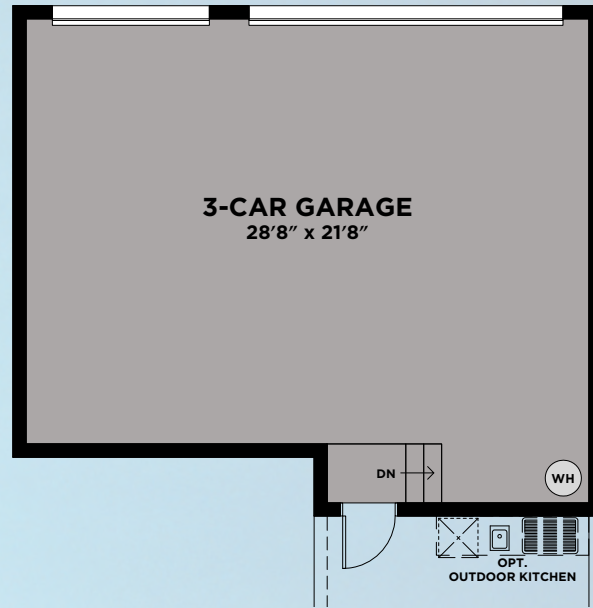

LAUREATE PARK

AT LAKE NONA

VALE COLLECTION • SINGLE-FAMILY HOME DESIGNS

VALE COLLECTION
CARLSSON GRANDE

3 BEDROOMS, LOFT, 2.5 BATHS, 2-CAR GARAGE

AVAILABLE MASTER BATH

AVAILABLE BEDROOM #4

CARLSSON GRANDE

First Floor	1,380
Second Floor	636
Total A/C Sq. Ft.	2,016
2-Car Garage	642
Covered Entry	134
Covered Lanai	303
Covered Balcony	62
Total Sq. Ft.	3,157

VALE COLLECTION
HUXLEY GRANDE

3 BEDROOMS, DEN, LOFT, 2.5 BATHS, 2-CAR GARAGE

AVAILABLE 3-CAR GARAGE
(730 SQ. FT.)

HUXLEY GRANDE

First Floor	1,164
Second Floor	1,094
Total A/C Sq. Ft.	2,258
2-Car Garage	642
Covered Entry	157
Covered Lanais	516
Covered Balcony	146
Total Sq. Ft.	3,719

VALE COLLECTION
CORMACK GRANDE

3 BEDROOMS, LOFT, 2.5 BATHS, 2-CAR GARAGE

CORMACK GRANDE

First Floor	1,116
Second Floor	1,191
Total A/C Sq. Ft.	2,307
2-Car Garage	640
Covered Entry	166
Covered Lanais	401
Covered Balcony	166
Total Sq. Ft.	3,680