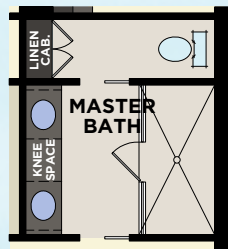

LAUREATE PARK

AT LAKE NONA

VALE COLLECTION • SINGLE-FAMILY HOME DESIGNS

VALE COLLECTION
CARLSSON GRANDE

3 BEDROOMS, LOFT, 2.5 BATHS, 2-CAR GARAGE

AVAILABLE MASTER BATH

AVAILABLE BEDROOM #4

CARLSSON GRANDE

First Floor	1,380
Second Floor	636
Total A/C Sq. Ft.	2,016
2-Car Garage	642
Covered Entry	134
Covered Lanai	303
Covered Balcony	62
Total Sq. Ft.	3,157

VALE COLLECTION
HUXLEY GRANDE

3 BEDROOMS, DEN, LOFT, 2.5 BATHS, 2-CAR GARAGE

AVAILABLE 3-CAR GARAGE
(730 SQ. FT.)

HUXLEY GRANDE

First Floor	1,164
Second Floor	1,094
Total A/C Sq. Ft.	2,258
2-Car Garage	642
Covered Entry	157
Covered Lanais	516
Covered Balcony	146
Total Sq. Ft.	3,719

VALE COLLECTION
CORMACK GRANDE

3 BEDROOMS, LOFT, 2.5 BATHS, 2-CAR GARAGE

CORMACK GRANDE

First Floor	1,116
Second Floor	1,191
Total A/C Sq. Ft.	2,307
2-Car Garage	640
Covered Entry	166
Covered Lanais	401
Covered Balcony	166
Total Sq. Ft.	3,680