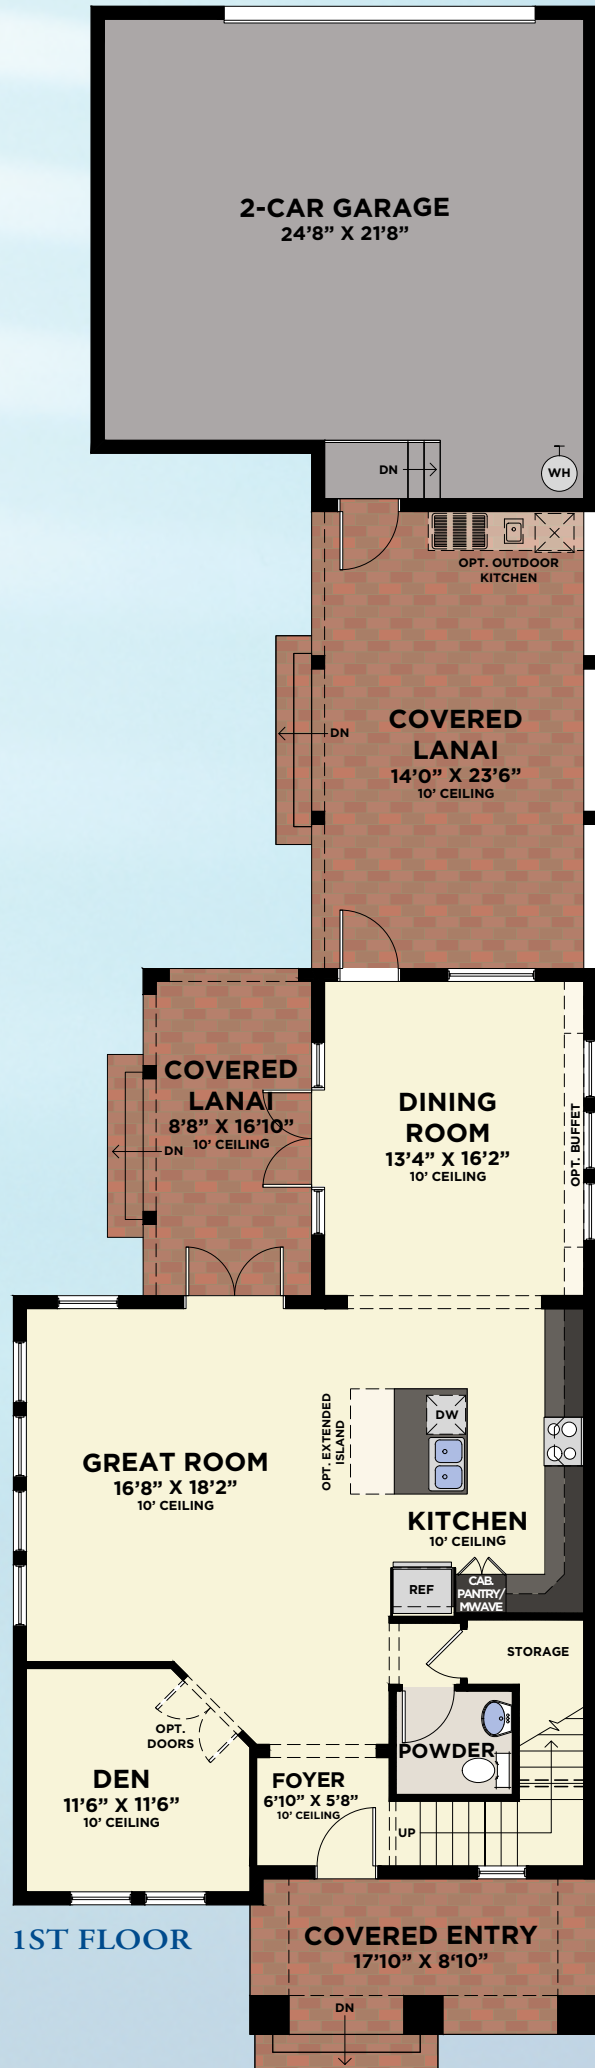

LAUREATE PARK

AT LAKE NONA

VALE COLLECTION • SINGLE-FAMILY HOME DESIGNS

VALE COLLECTION
CARLSSON GRANDE

3 BEDROOMS, LOFT, 2.5 BATHS, 2-CAR GARAGE

AVAILABLE MASTER BATH

AVAILABLE BEDROOM #4

CARLSSON GRANDE

First Floor	1,380
Second Floor	636
Total A/C Sq. Ft.	2,016
2-Car Garage	642
Covered Entry	134
Covered Lanai	303
Covered Balcony	62
Total Sq. Ft.	3,157

VALE COLLECTION
HUXLEY GRANDE

3 BEDROOMS, DEN, LOFT, 2.5 BATHS, 2-CAR GARAGE

AVAILABLE 3-CAR GARAGE
(730 SQ. FT.)

HUXLEY GRANDE

First Floor	1,164
Second Floor	1,094
Total A/C Sq. Ft.	2,258
2-Car Garage	642
Covered Entry	157
Covered Lanais	516
Covered Balcony	146
Total Sq. Ft.	3,719

VALE COLLECTION
CORMACK GRANDE

3 BEDROOMS, LOFT, 2.5 BATHS, 2-CAR GARAGE

CORMACK GRANDE

First Floor	1,116
Second Floor	1,191
Total A/C Sq. Ft.	2,307
2-Car Garage	640
Covered Entry	166
Covered Lanais	401
Covered Balcony	166
Total Sq. Ft.	3,680