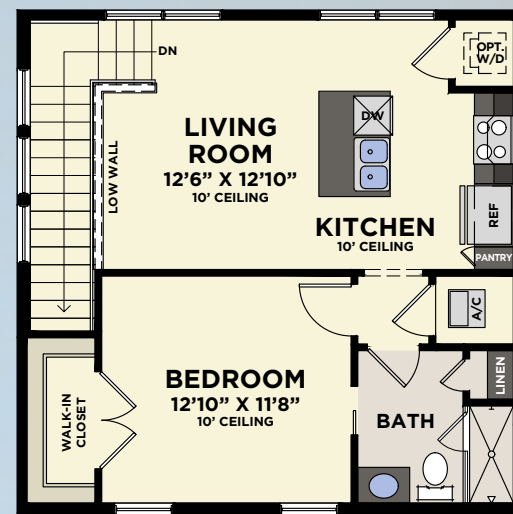

VALE COLLECTION
CORMACK GRANDE

3 BEDROOMS, LOFT, 2.5 BATHS, 2-CAR GARAGE

CORMACK GRANDE

First Floor	1,116
Second Floor	1,191
Total A/C Sq. Ft.	2,307
2-Car Garage	640
Covered Entry	166
Covered Lanais	401
Covered Balcony	166
Total Sq. Ft.	3,680

**LAUREATE
 PARK**
 AT LAKE NONA

AVAILABLE SINGLE-FAMILY 2ND FLOOR RETREAT

2-CAR GARAGE (COURTYARD ENTRY) WITH SECOND FLOOR BONUS ROOM OR SUITE

LOWER FLOOR

SECOND FLOOR
W/BONUS ROOM

SECOND FLOOR
W/SUITE

Available for the Carlsson Grande, Huxley Grande & Cormack Grande Plans

2-CAR GARAGE (DRIVEWAY ENTRY) WITH SECOND FLOOR SUITE

LOWER FLOOR

SECOND FLOOR
W/SUITE

Available for the Carlsson Grande, Huxley Grande & Cormack Grande Plans

3-CAR GARAGE (COURTYARD ENTRY) WITH SECOND FLOOR BONUS ROOM OR SUITE

LOWER FLOOR

SECOND FLOOR
W/BONUS ROOM

SECOND FLOOR
W/SUITE

Available for the Carlsson Grande, Huxley Grande & Cormack Grande Plans

2ND FLOOR RETREAT WITH 2-CAR GARAGE

Total A/C Sq. Ft.	720
2-Car Garage	548
Storage	68
Covered Entry	16
Total Sq. Ft.	1,352