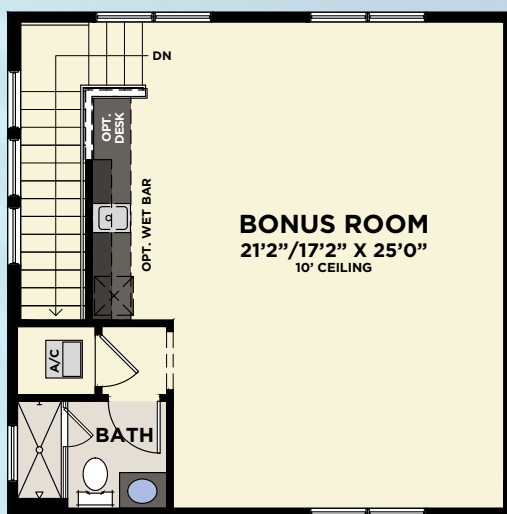

VALE COLLECTION
CORMACK GRANDE

3 BEDROOMS, LOFT, 2.5 BATHS, 2-CAR GARAGE

CORMACK GRANDE

First Floor	1,116
Second Floor	1,191
Total A/C Sq. Ft.	2,307
2-Car Garage	640
Covered Entry	166
Covered Lanais	401
Covered Balcony	166
Total Sq. Ft.	3,680

**LAUREATE
 PARK**
 AT LAKE NONA

AVAILABLE SINGLE-FAMILY 2ND FLOOR RETREAT

2-CAR GARAGE (COURTYARD ENTRY) WITH SECOND FLOOR BONUS ROOM OR SUITE

LOWER FLOOR

SECOND FLOOR
W/BONUS ROOM

SECOND FLOOR
W/SUITE

Available for the Carlsson Grande, Huxley Grande & Cormack Grande Plans

2-CAR GARAGE (DRIVEWAY ENTRY) WITH SECOND FLOOR SUITE

LOWER FLOOR

SECOND FLOOR
W/SUITE

Available for the Carlsson Grande, Huxley Grande & Cormack Grande Plans

3-CAR GARAGE (COURTYARD ENTRY) WITH SECOND FLOOR BONUS ROOM OR SUITE

LOWER FLOOR

SECOND FLOOR
W/BONUS ROOM

SECOND FLOOR
W/SUITE

Available for the Carlsson Grande, Huxley Grande & Cormack Grande Plans

2ND FLOOR RETREAT WITH 2-CAR GARAGE

Total A/C Sq. Ft.	720
2-Car Garage	548
Storage	68
Covered Entry	16
Total Sq. Ft.	1,352