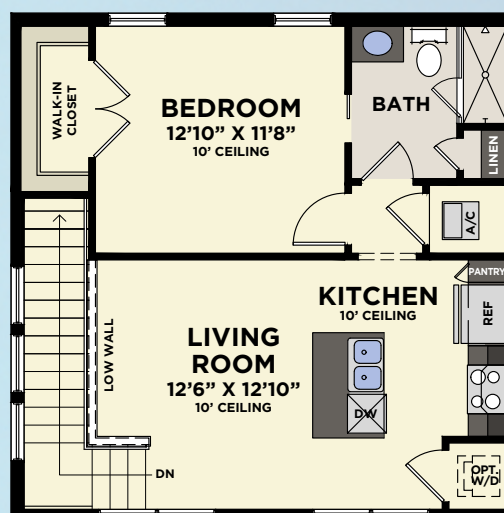

VALE COLLECTION
CORMACK GRANDE

3 BEDROOMS, LOFT, 2.5 BATHS, 2-CAR GARAGE

CORMACK GRANDE

First Floor	1,116
Second Floor	1,191
Total A/C Sq. Ft.	2,307
2-Car Garage	640
Covered Entry	166
Covered Lanais	401
Covered Balcony	166
Total Sq. Ft.	3,680

**LAUREATE
 PARK**
 AT LAKE NONA

AVAILABLE SINGLE-FAMILY 2ND FLOOR RETREAT

2-CAR GARAGE (COURTYARD ENTRY) WITH SECOND FLOOR BONUS ROOM OR SUITE

LOWER FLOOR

SECOND FLOOR
W/BONUS ROOM

SECOND FLOOR
W/SUITE

Available for the Carlsson Grande, Huxley Grande & Cormack Grande Plans

2-CAR GARAGE (DRIVEWAY ENTRY) WITH SECOND FLOOR SUITE

LOWER FLOOR

SECOND FLOOR
W/SUITE

Available for the Carlsson Grande, Huxley Grande & Cormack Grande Plans

3-CAR GARAGE (COURTYARD ENTRY) WITH SECOND FLOOR BONUS ROOM OR SUITE

LOWER FLOOR

SECOND FLOOR
W/BONUS ROOM

SECOND FLOOR
W/SUITE

Available for the Carlsson Grande, Huxley Grande & Cormack Grande Plans

2ND FLOOR RETREAT WITH 2-CAR GARAGE

Total A/C Sq. Ft.	720
2-Car Garage	548
Storage	68
Covered Entry	16
Total Sq. Ft.	1,352