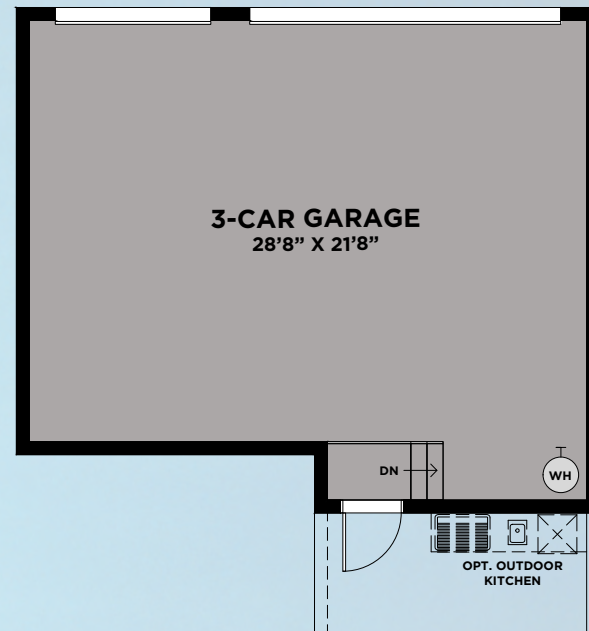

LAUREATE PARK

AT LAKE NONA

VALE COLLECTION • SINGLE-FAMILY HOME DESIGNS

VALE COLLECTION
CARLSSON GRANDE

3 BEDROOMS, LOFT, 2.5 BATHS, 2-CAR GARAGE

AVAILABLE MASTER BATH

AVAILABLE BEDROOM #4

CARLSSON GRANDE

First Floor	1,380
Second Floor	636
Total A/C Sq. Ft.	2,016
2-Car Garage	642
Covered Entry	134
Covered Lanai	303
Covered Balcony	62
Total Sq. Ft.	3,157

VALE COLLECTION
HUXLEY GRANDE

3 BEDROOMS, DEN, LOFT, 2.5 BATHS, 2-CAR GARAGE

AVAILABLE 3-CAR GARAGE
(730 SQ. FT.)

HUXLEY GRANDE

First Floor	1,164
Second Floor	1,094
Total A/C Sq. Ft.	2,258
2-Car Garage	642
Covered Entry	157
Covered Lanais	516
Covered Balcony	146
Total Sq. Ft.	3,719

VALE COLLECTION
CORMACK GRANDE

3 BEDROOMS, LOFT, 2.5 BATHS, 2-CAR GARAGE

CORMACK GRANDE

First Floor	1,116
Second Floor	1,191
Total A/C Sq. Ft.	2,307
2-Car Garage	640
Covered Entry	166
Covered Lanais	401
Covered Balcony	166
Total Sq. Ft.	3,680