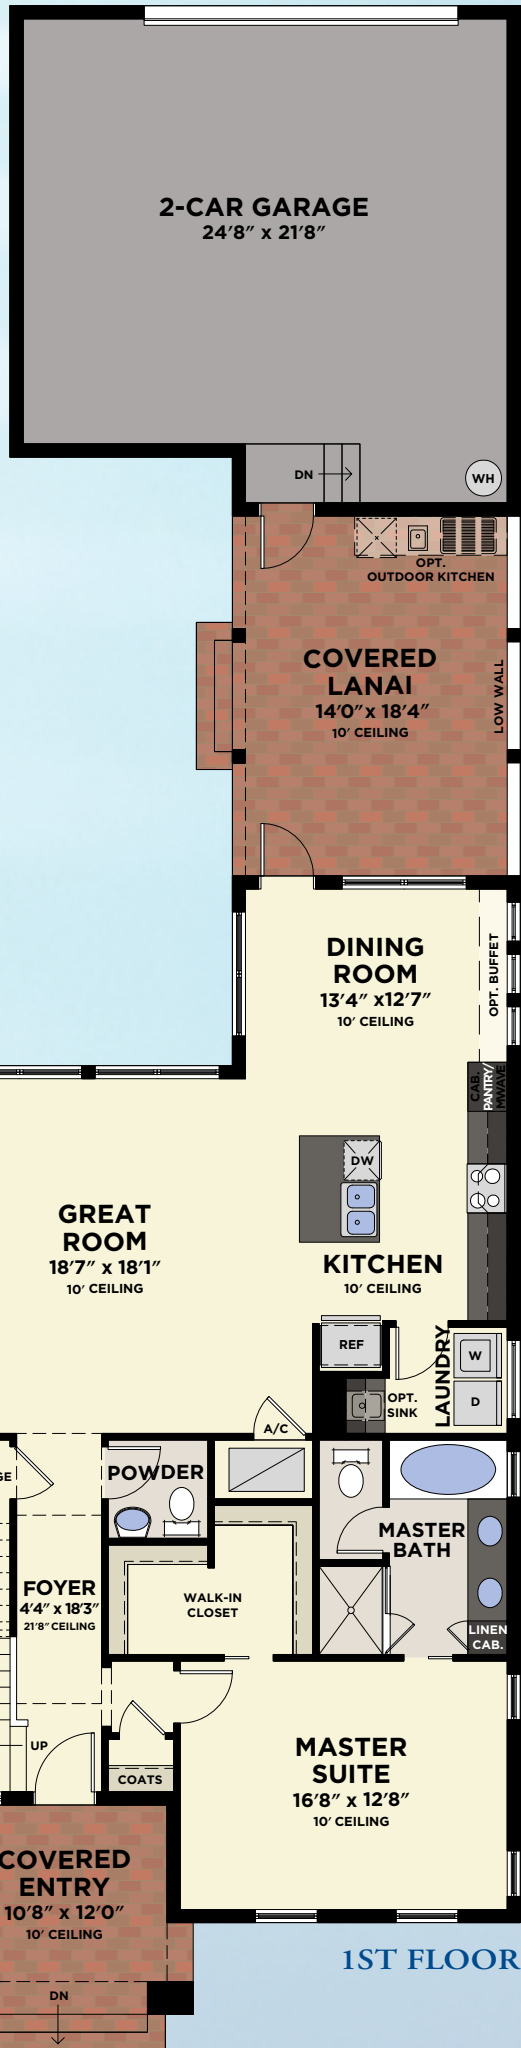

LAUREATE PARK

AT LAKE NONA

VALE COLLECTION • SINGLE-FAMILY HOME DESIGNS

VALE COLLECTION
CARLSSON GRANDE

3 BEDROOMS, LOFT, 2.5 BATHS, 2-CAR GARAGE

AVAILABLE MASTER BATH

AVAILABLE BEDROOM #4

CARLSSON GRANDE

First Floor	1,380
Second Floor	636
Total A/C Sq. Ft.	2,016
2-Car Garage	642
Covered Entry	134
Covered Lanai	303
Covered Balcony	62
Total Sq. Ft.	3,157

VALE COLLECTION
HUXLEY GRANDE

3 BEDROOMS, DEN, LOFT, 2.5 BATHS, 2-CAR GARAGE

AVAILABLE 3-CAR GARAGE
(730 SQ. FT.)

HUXLEY GRANDE

First Floor	1,164
Second Floor	1,094
Total A/C Sq. Ft.	2,258
2-Car Garage	642
Covered Entry	157
Covered Lanais	516
Covered Balcony	146
Total Sq. Ft.	3,719

VALE COLLECTION
CORMACK GRANDE

3 BEDROOMS, LOFT, 2.5 BATHS, 2-CAR GARAGE

CORMACK GRANDE

First Floor	1,116
Second Floor	1,191
Total A/C Sq. Ft.	2,307
2-Car Garage	640
Covered Entry	166
Covered Lanais	401
Covered Balcony	166
Total Sq. Ft.	3,680