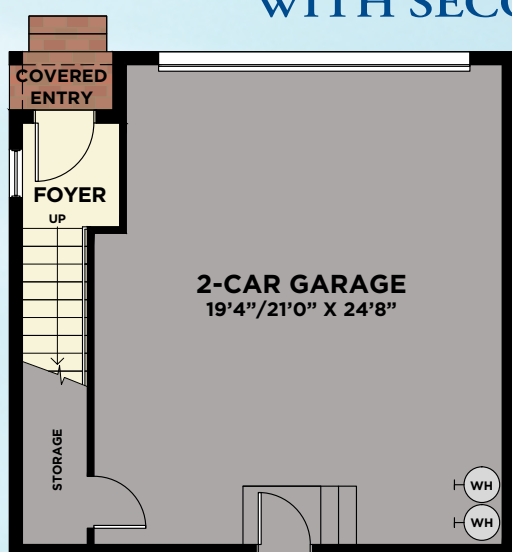

VALE COLLECTION
CORMACK GRANDE

3 BEDROOMS, LOFT, 2.5 BATHS, 2-CAR GARAGE

CORMACK GRANDE

First Floor	1,116
Second Floor	1,191
Total A/C Sq. Ft.	2,307
2-Car Garage	640
Covered Entry	166
Covered Lanais	401
Covered Balcony	166
Total Sq. Ft.	3,680

**LAUREATE
 PARK**
 AT LAKE NONA

AVAILABLE SINGLE-FAMILY 2ND FLOOR RETREAT

2-CAR GARAGE (COURTYARD ENTRY) WITH SECOND FLOOR BONUS ROOM OR SUITE

LOWER FLOOR

SECOND FLOOR
W/BONUS ROOM

SECOND FLOOR
W/SUITE

Available for the Carlsson Grande, Huxley Grande & Cormack Grande Plans

2-CAR GARAGE (DRIVEWAY ENTRY) WITH SECOND FLOOR SUITE

LOWER FLOOR

SECOND FLOOR
W/SUITE

Available for the Carlsson Grande, Huxley Grande & Cormack Grande Plans

3-CAR GARAGE (COURTYARD ENTRY) WITH SECOND FLOOR BONUS ROOM OR SUITE

LOWER FLOOR

SECOND FLOOR
W/BONUS ROOM

SECOND FLOOR
W/SUITE

Available for the Carlsson Grande, Huxley Grande & Cormack Grande Plans

2ND FLOOR RETREAT WITH 2-CAR GARAGE

Total A/C Sq. Ft.	720
2-Car Garage	548
Storage	68
Covered Entry	16
Total Sq. Ft.	1,352