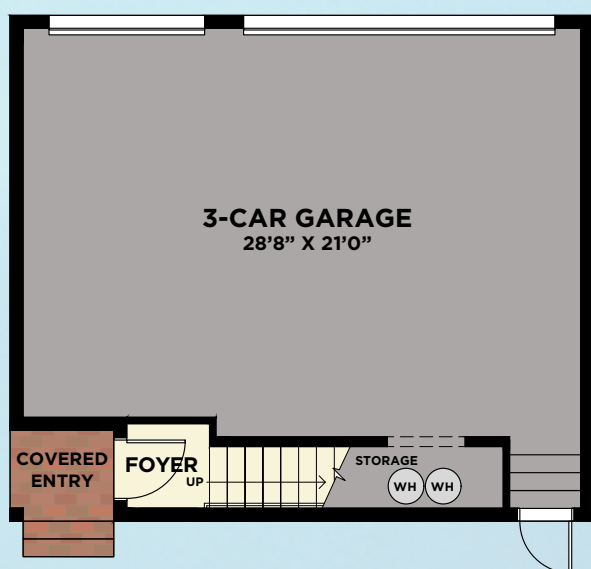

**LAUREATE
 PARK**
 AT LAKE NONA

AVAILABLE SINGLE-FAMILY 2ND FLOOR RETREAT

2-CAR GARAGE (COURTYARD ENTRY) WITH SECOND FLOOR BONUS ROOM OR SUITE

LOWER FLOOR

SECOND FLOOR
W/BONUS ROOM

SECOND FLOOR
W/SUITE

Available for the Carlsson Grande, Huxley Grande & Cormack Grande Plans

2-CAR GARAGE (DRIVEWAY ENTRY) WITH SECOND FLOOR SUITE

LOWER FLOOR

SECOND FLOOR
W/SUITE

Available for the Carlsson Grande, Huxley Grande & Cormack Grande Plans

3-CAR GARAGE (COURTYARD ENTRY) WITH SECOND FLOOR BONUS ROOM OR SUITE

LOWER FLOOR

SECOND FLOOR
W/BONUS ROOM

SECOND FLOOR
W/SUITE

Available for the Carlsson Grande, Huxley Grande & Cormack Grande Plans

2ND FLOOR RETREAT WITH 2-CAR GARAGE

Total A/C Sq. Ft.	720
2-Car Garage	548
Storage	68
Covered Entry	16
Total Sq. Ft.	1,352

2ND FLOOR RETREAT WITH 3-CAR GARAGE

Total A/C Sq. Ft.	817
3-Car Garage	674
Storage	47
Covered Entry	25
Total Sq. Ft.	1,563

LAUREATE PARK

AT LAKE NONA

mintofla.com

8238 TAVISTOCK LAKES BLVD., ORLANDO, FL 32827
(866) 939-7947