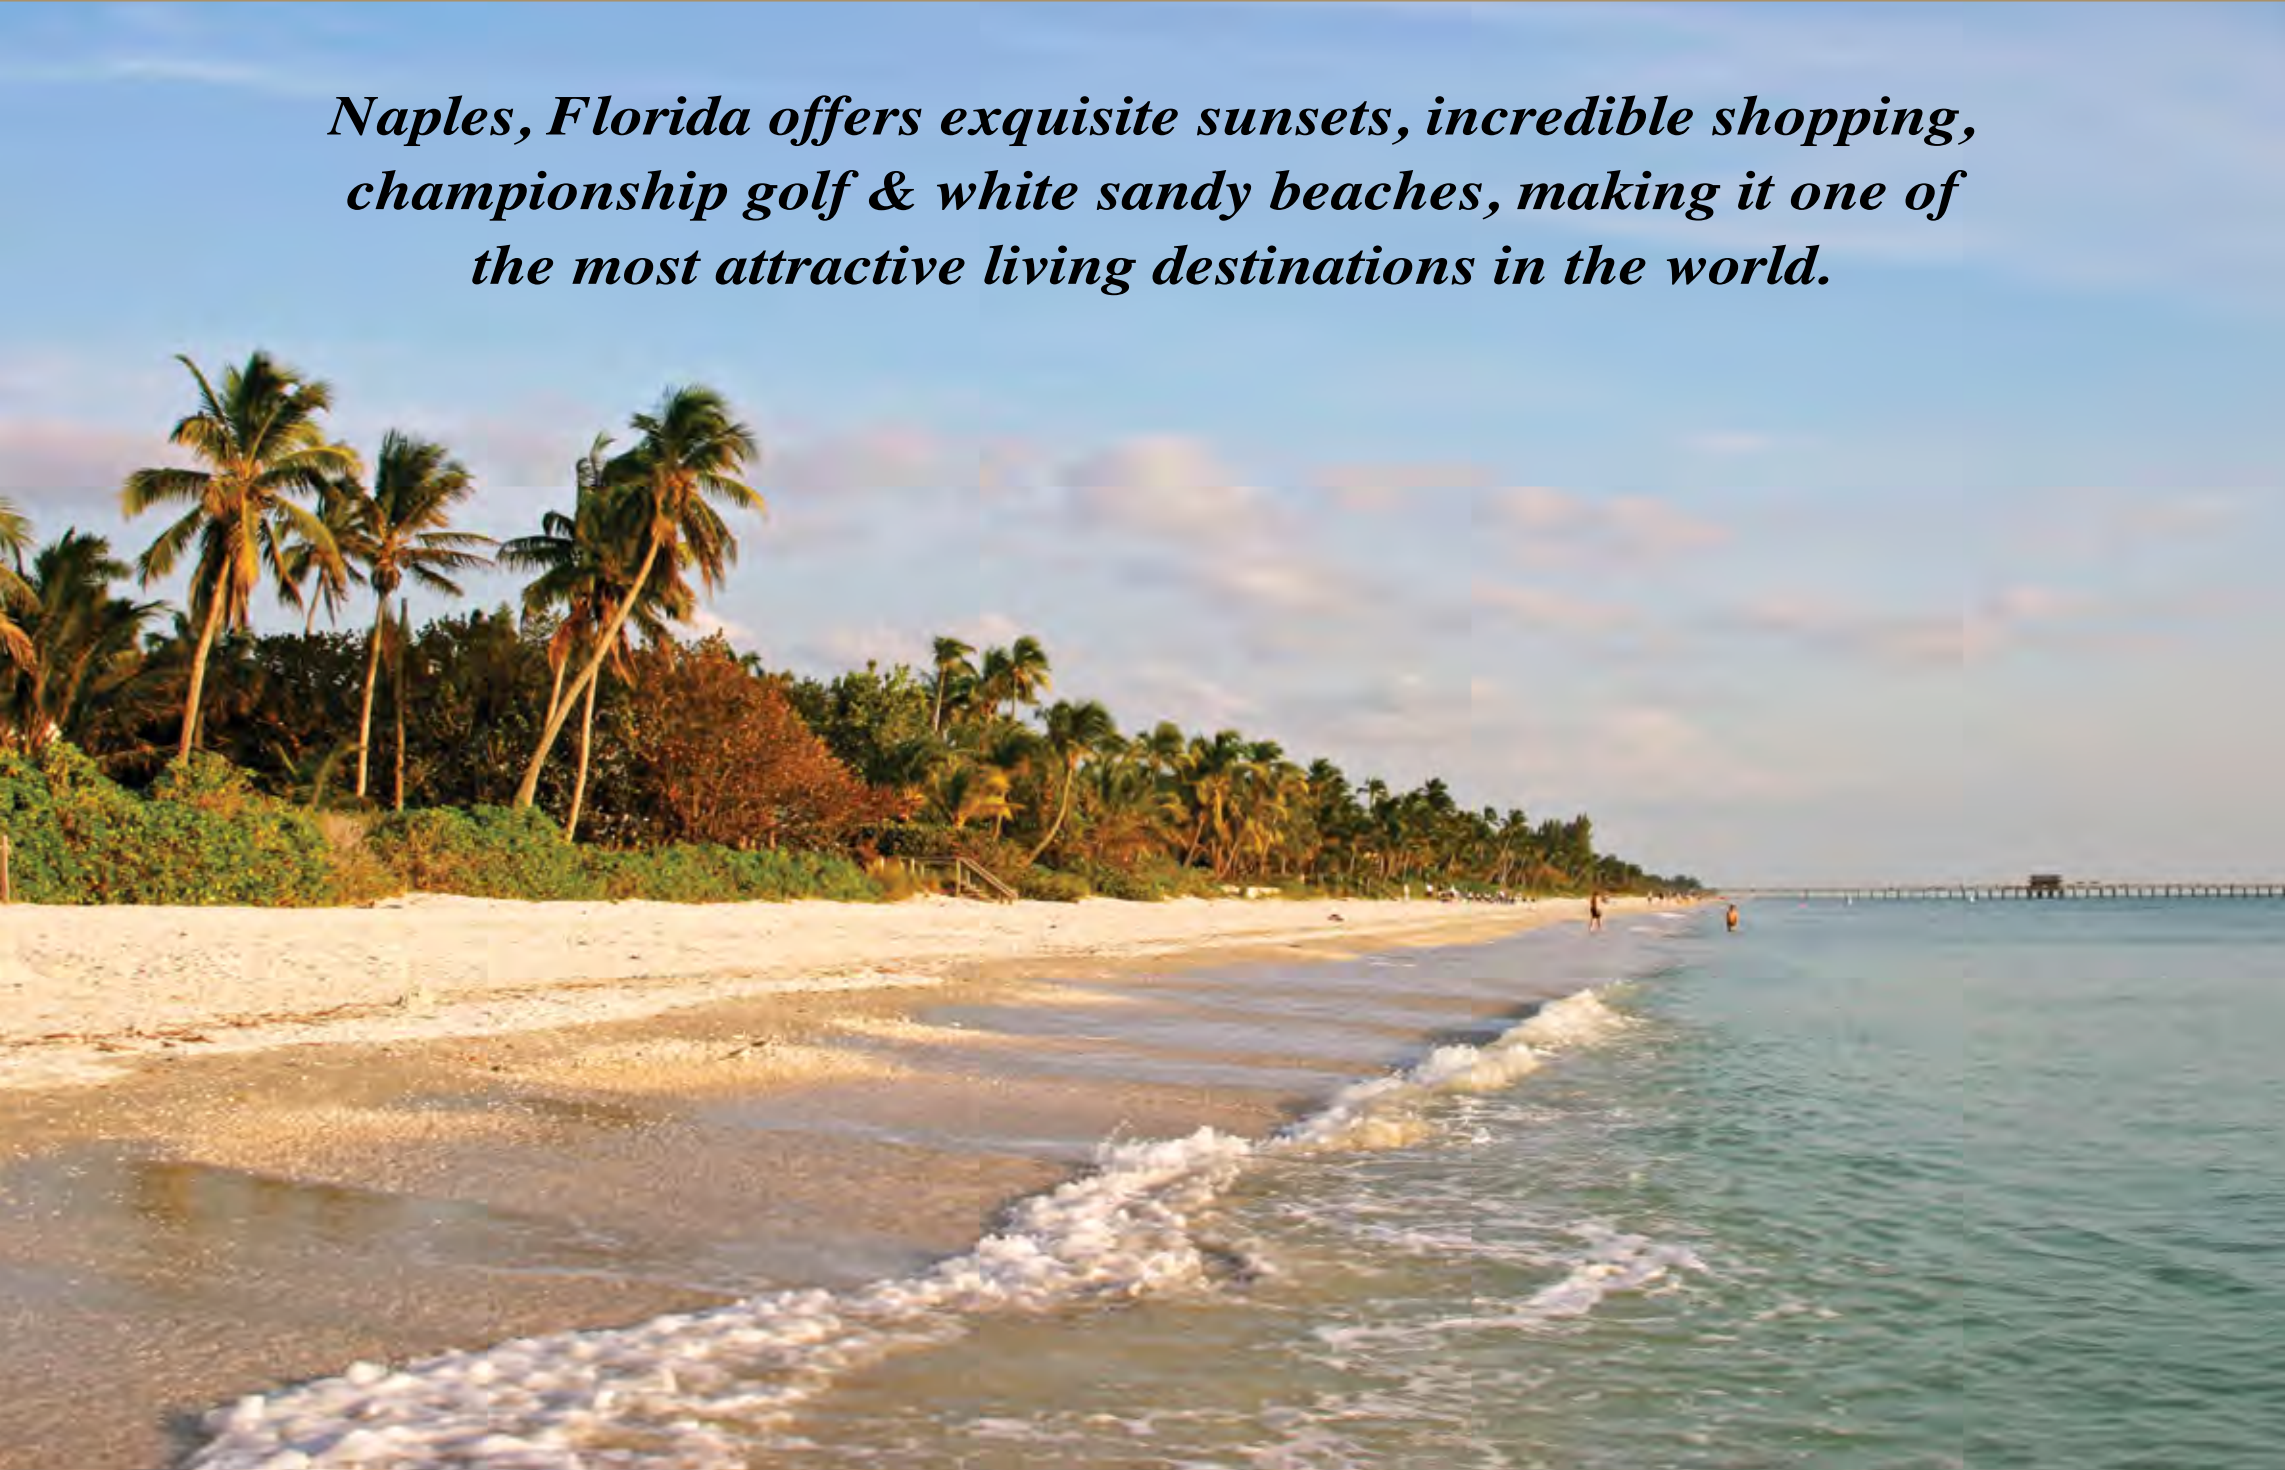

THE CROWN JEWEL OF SOUTHWEST FLORIDA

Naples, Florida offers exquisite sunsets, incredible shopping, championship golf & white sandy beaches, making it one of the most attractive living destinations in the world.

Picture yourself on a white sand beach. Watch as the sun settles into the calm turquoise waters of the Gulf of Mexico, painting the sky with flame and gold. Think to yourself, "I live here."

But the beach is just the beginning. When you live in TwinEagles, your home is mere minutes away from first-rate shopping and dining in downtown Naples. If you're in the mood for some culture, the near-by Philharmonic Center for the Arts offers all the best in music, dance, theater and museum-quality art. Or if it's nature's beauty you crave, visit the pristine mangrove forest of Rookery Bay Reserve, or the ancient towering cypresses of Corkscrew Sanctuary, or stroll through the botanical gardens at the Naples Zoo. Enjoy the limitless opportunities for boating, fishing, water-sports, beach-combing, and, of course, the world-class golf.