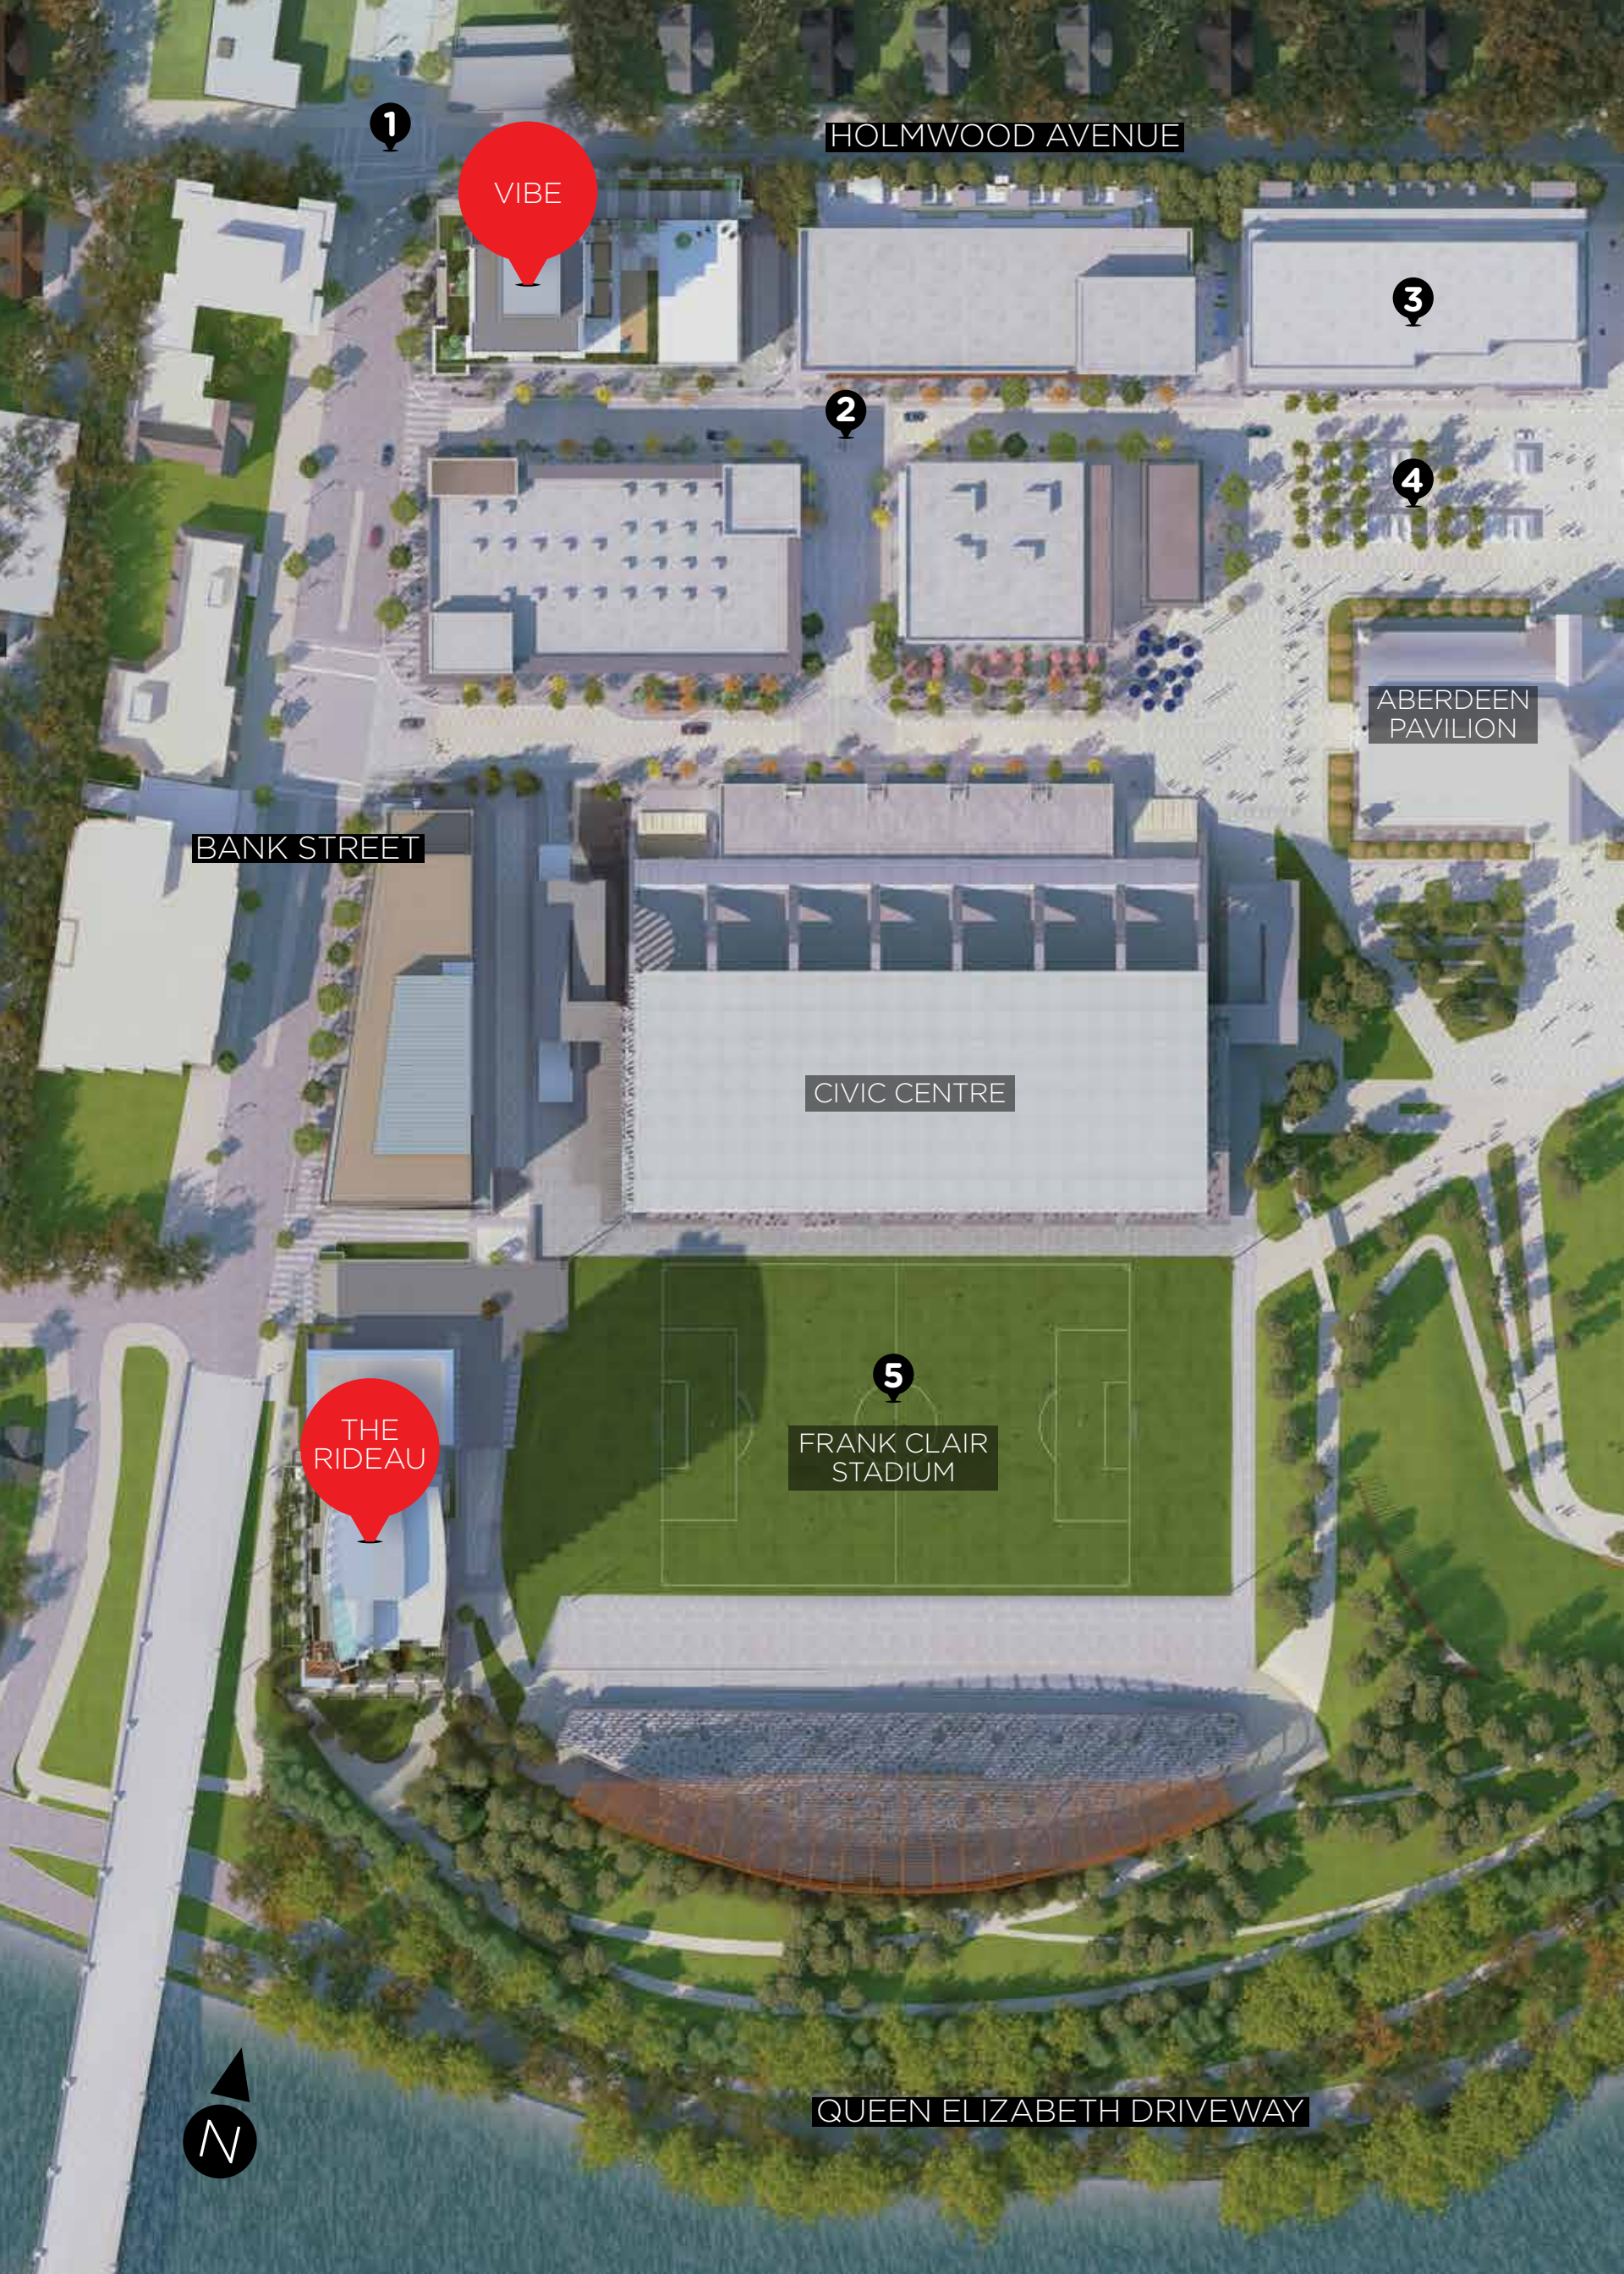

HOLMWOOD AVENUE

1

VIBE

3

2

4

ABERDEEN PAVILION

BANK STREET

CIVIC CENTRE

5

FRANK CLAIR STADIUM

THE RIDEAU

QUEEN ELIZABETH DRIVEWAY