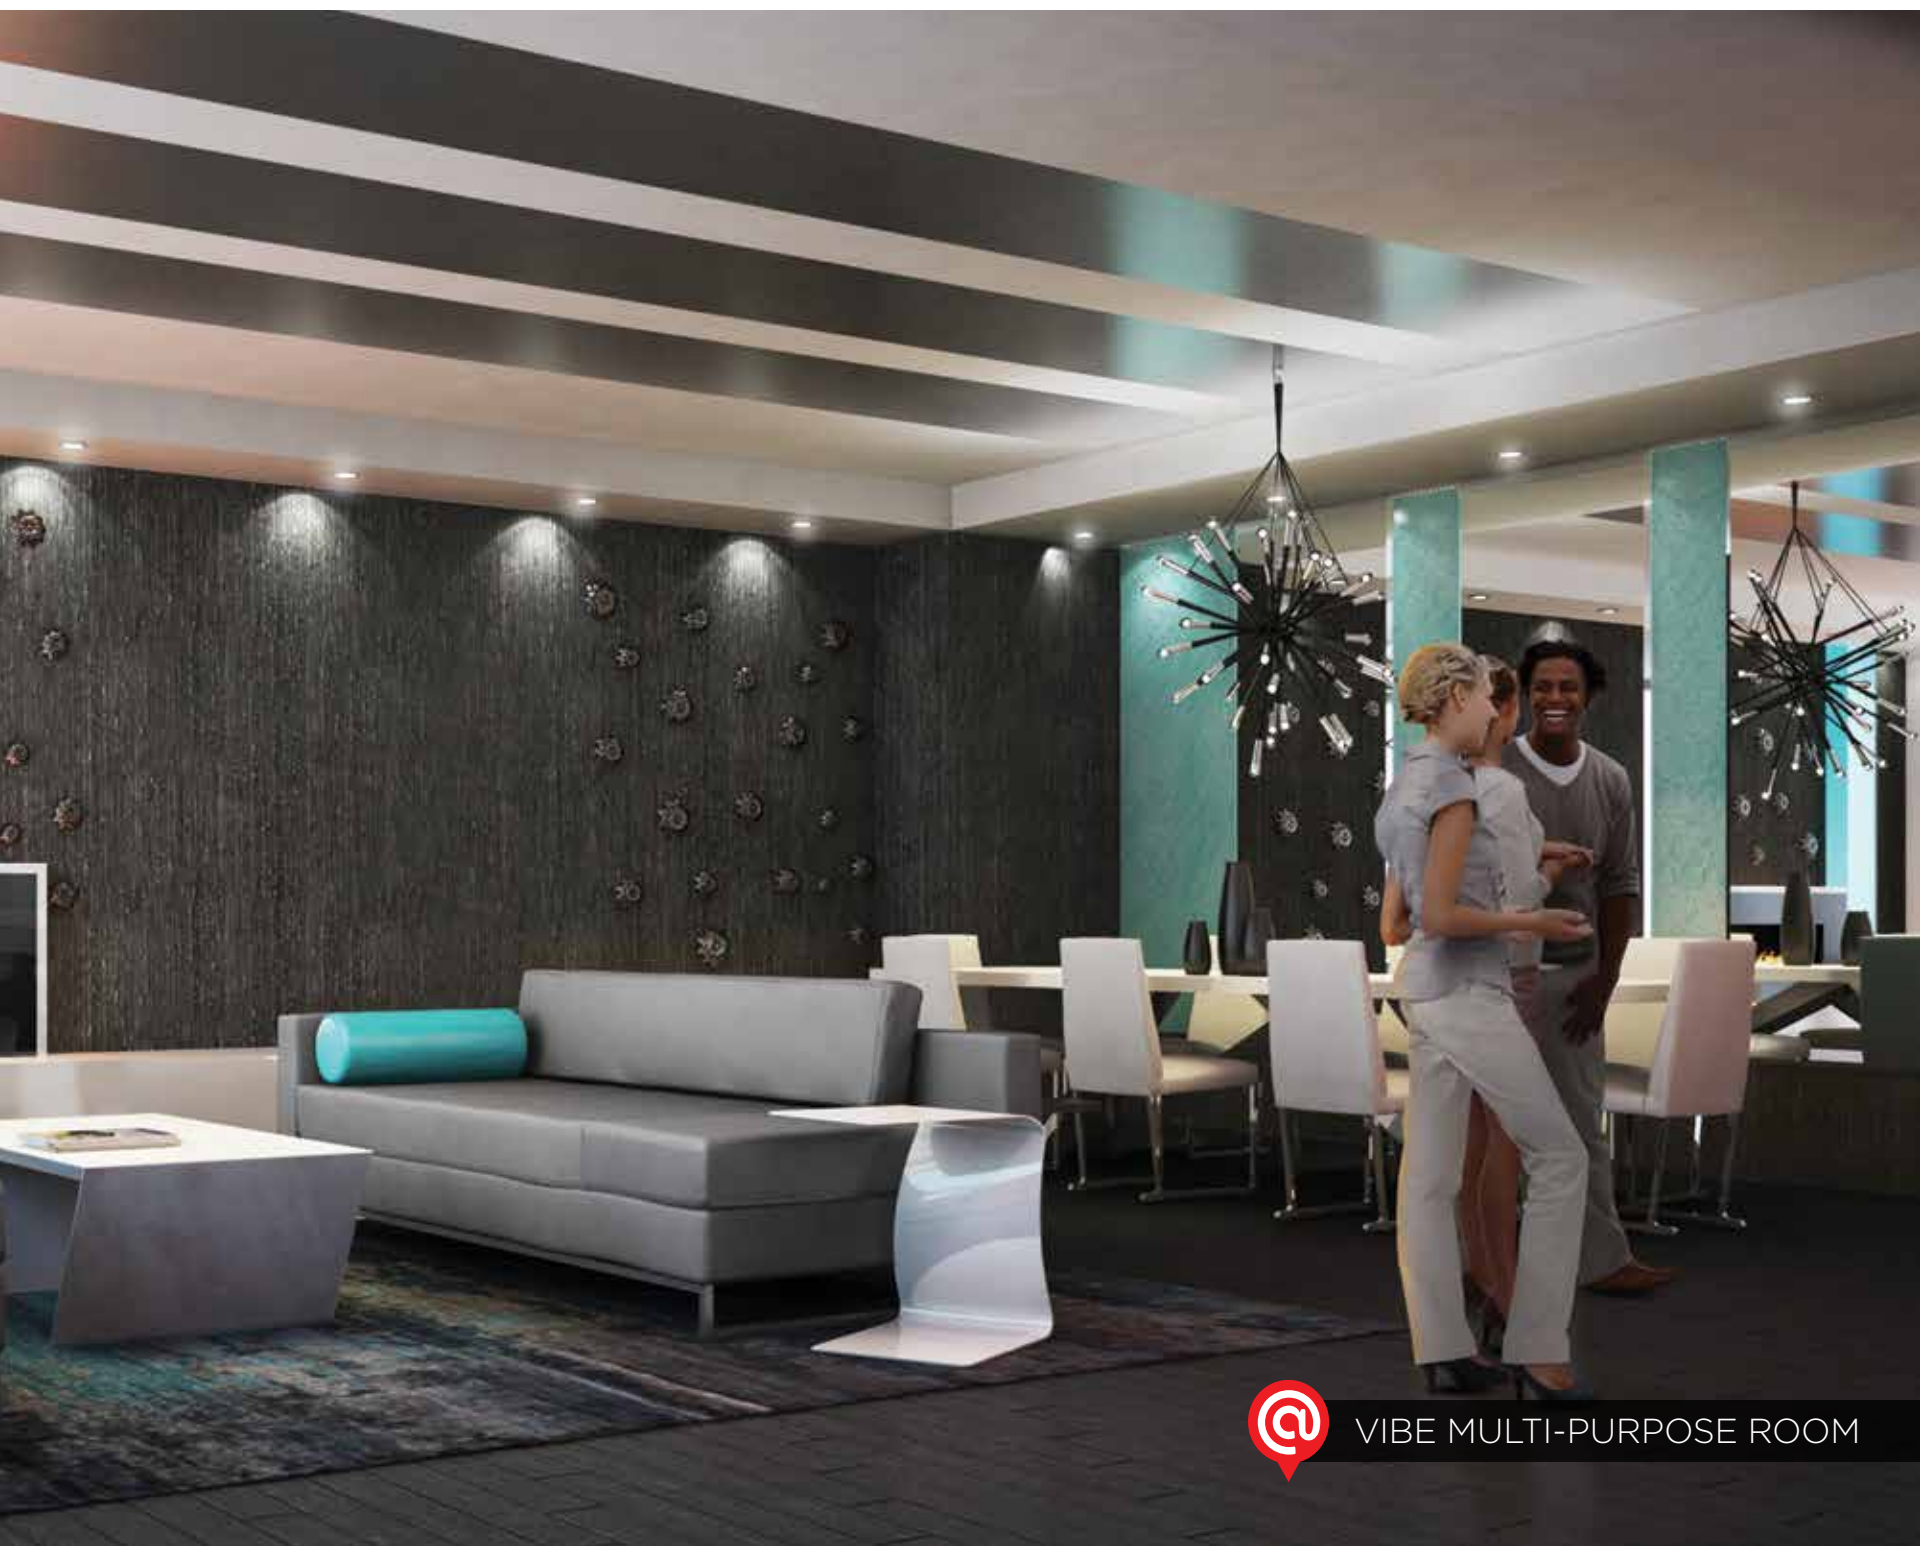

Wake up to breathtaking views in a home that benefits from being in the middle of it all. Your personalized retreat at The Rideau gives you the well-balanced lifestyle you deserve. Centrally located, be only steps away from the historic Rideau Canal, or put your feet up in a home designed for modern living. Social spaces let you join the crowd while the privacy of your home lets you escape it all.

**THE RIDEAU**  
Podium

**THE RIDEAU**  
Lobby Entrance

THE RIDEAU DINING ROOM

 THE RIDEAU STADIUM SPORTS BOX

 THE RIDEAU LOUNGE

**Come home to elegance  
that's modern yet comfortable.**

Each suite showcases care and craftsmanship at every turn. Your space will become your new sanctuary, where you can kick back and relax, or impress and entertain the best of friends. It's city living with all the perks.

VIBE  
Lobby Lounge

VIBE  
Rooftop Terrace

VIBE MULTI-PURPOSE ROOM

VIBE EXERCISE ROOM

VIBE MULTI-PURPOSE ROOM

**Modern luxuries and designer inspired details can be found in every room.** Paired with the comforts of convenience, your new home is big on personality. Entertain in a space that can be the perfect starting (or after) point for all your social get-togethers.