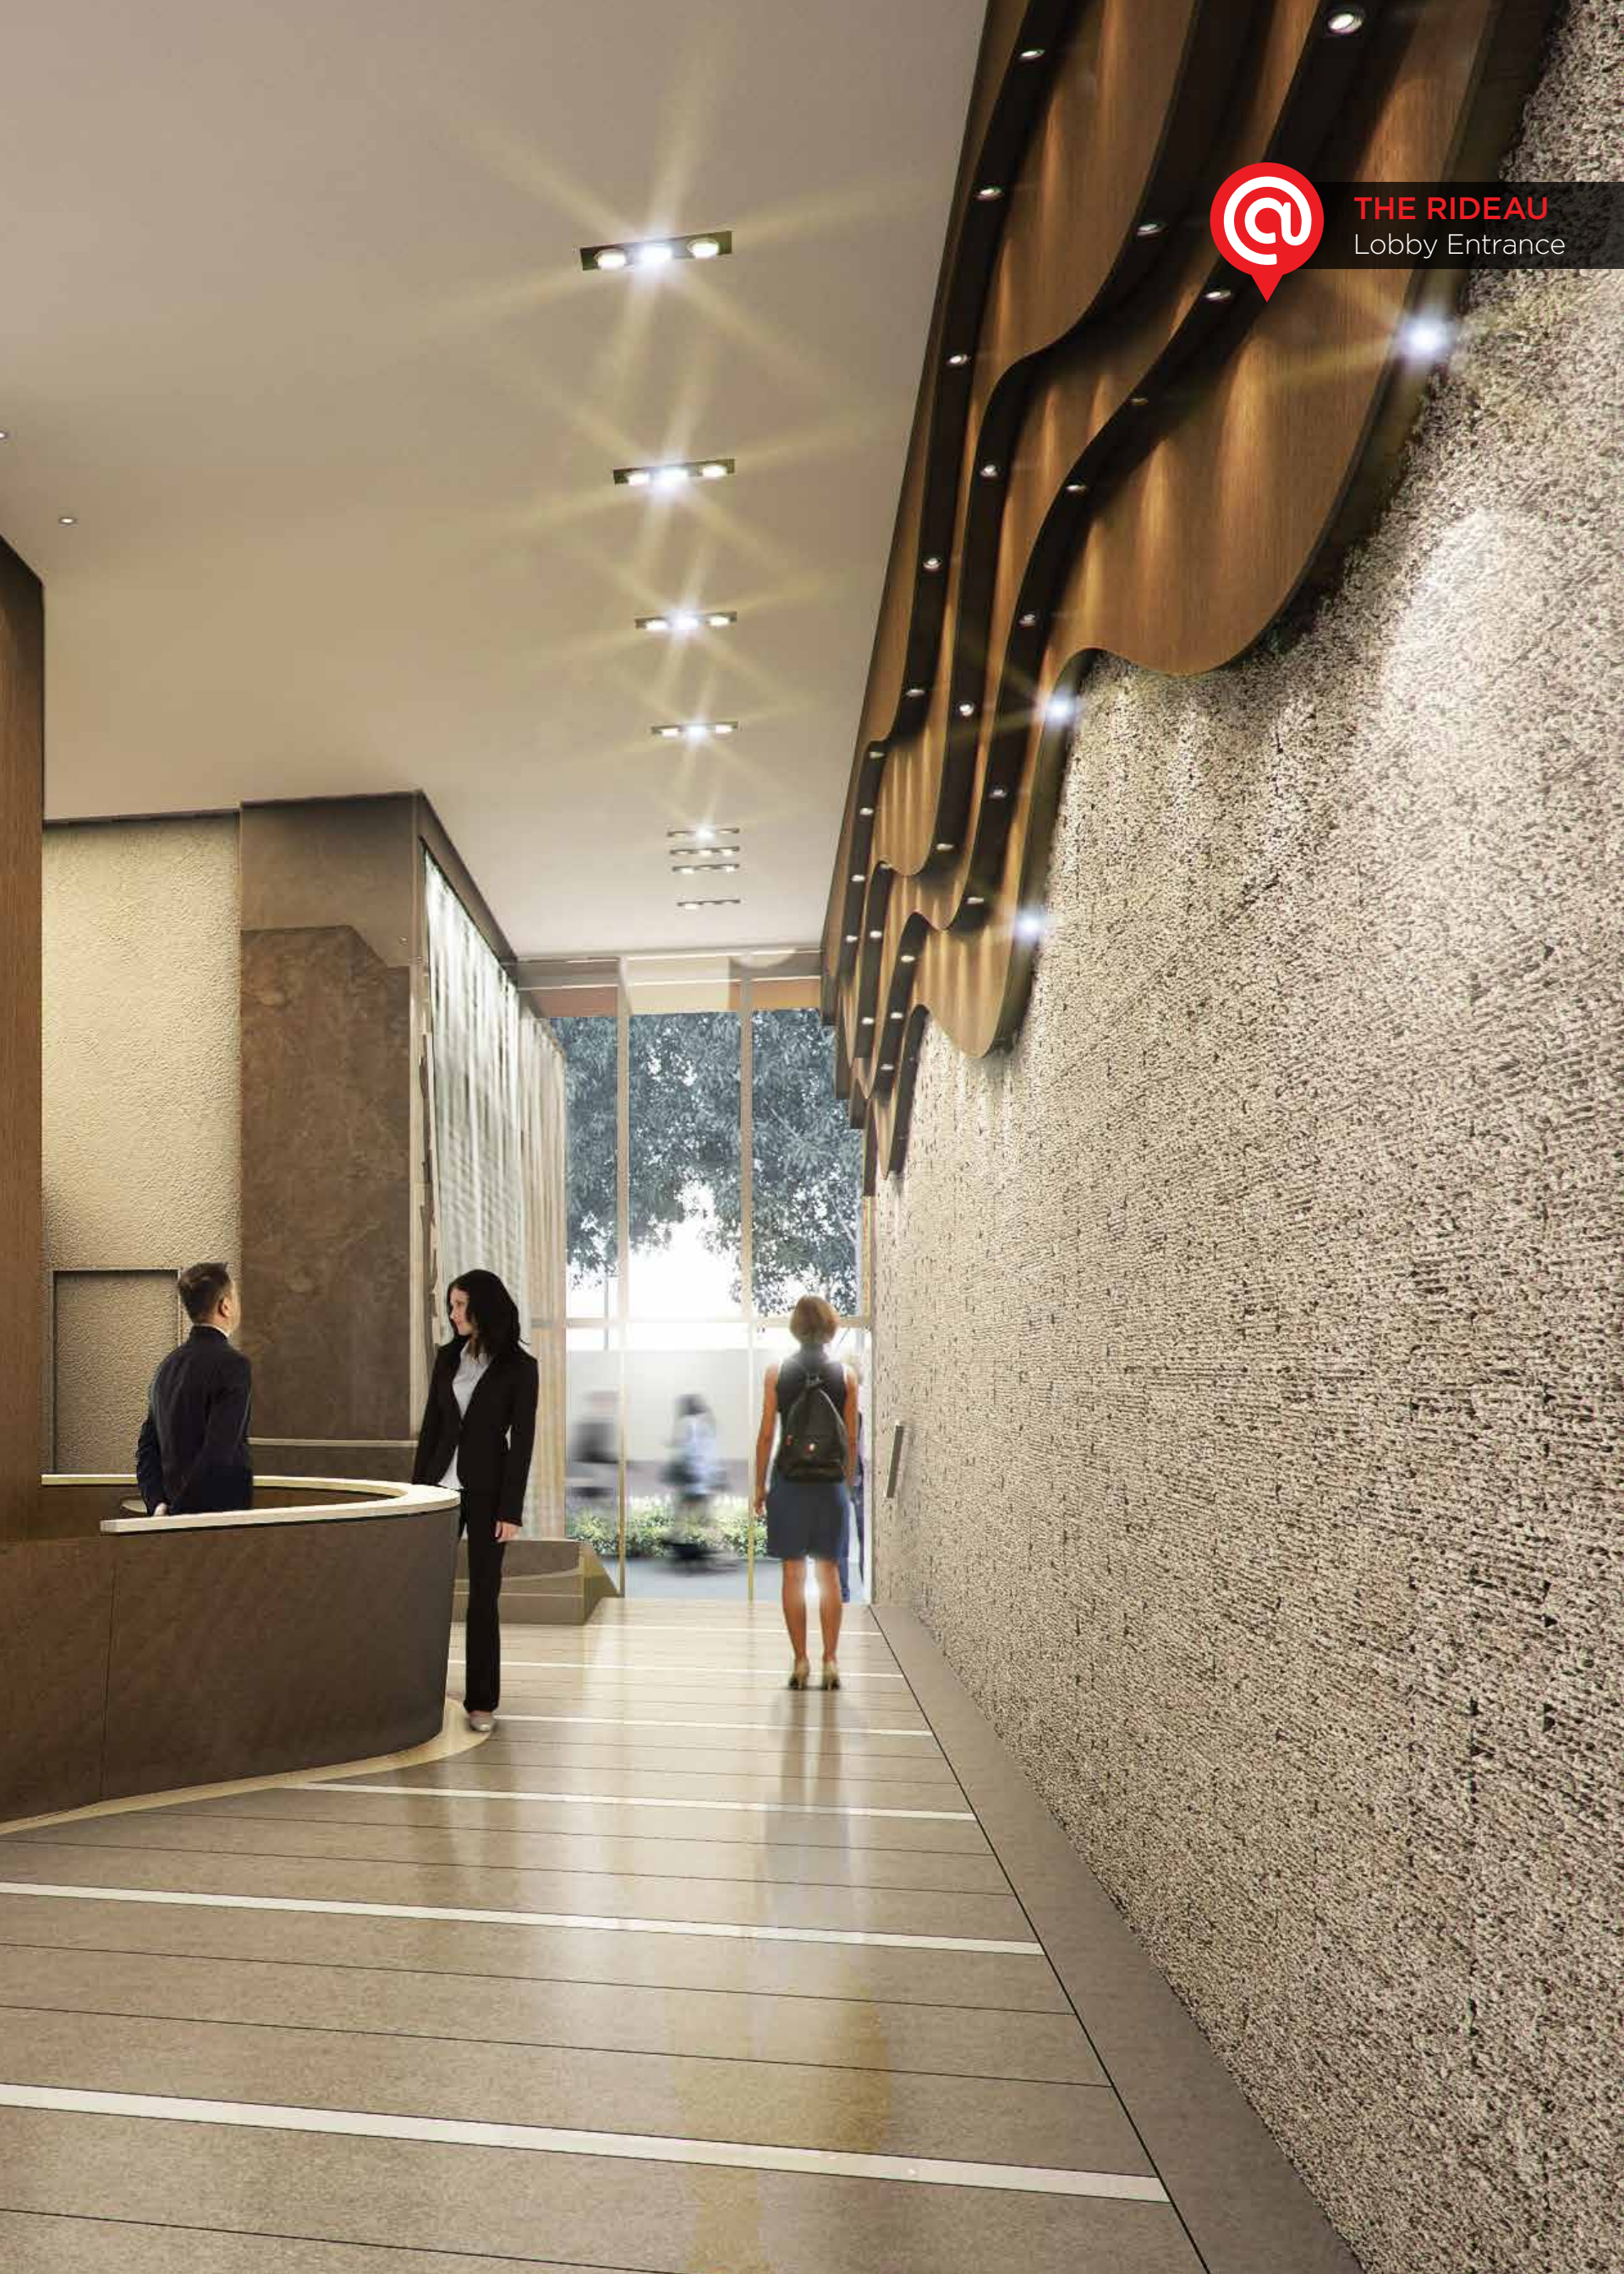

Wake up to breathtaking views in a home that benefits from being in the middle of it all. Your personalized retreat at The Rideau gives you the well-balanced lifestyle you deserve. Centrally located, be only steps away from the historic Rideau Canal, or put your feet up in a home designed for modern living. Social spaces let you join the crowd while the privacy of your home lets you escape it all.

**THE RIDEAU**  
Podium

**THE RIDEAU**  
Lobby Entrance

THE RIDEAU DINING ROOM

 THE RIDEAU STADIUM SPORTS BOX

 THE RIDEAU LOUNGE

**Come home to elegance  
that's modern yet comfortable.**

Each suite showcases care and craftsmanship at every turn. Your space will become your new sanctuary, where you can kick back and relax, or impress and entertain the best of friends. It's city living with all the perks.

VIBE  
Lobby Lounge

VIBE  
Rooftop Terrace

VIBE MULTI-PURPOSE ROOM

VIBE EXERCISE ROOM

VIBE MULTI-PURPOSE ROOM

**Modern luxuries and designer inspired details can be found in every room.** Paired with the comforts of convenience, your new home is big on personality. Entertain in a space that can be the perfect starting (or after) point for all your social get-togethers.