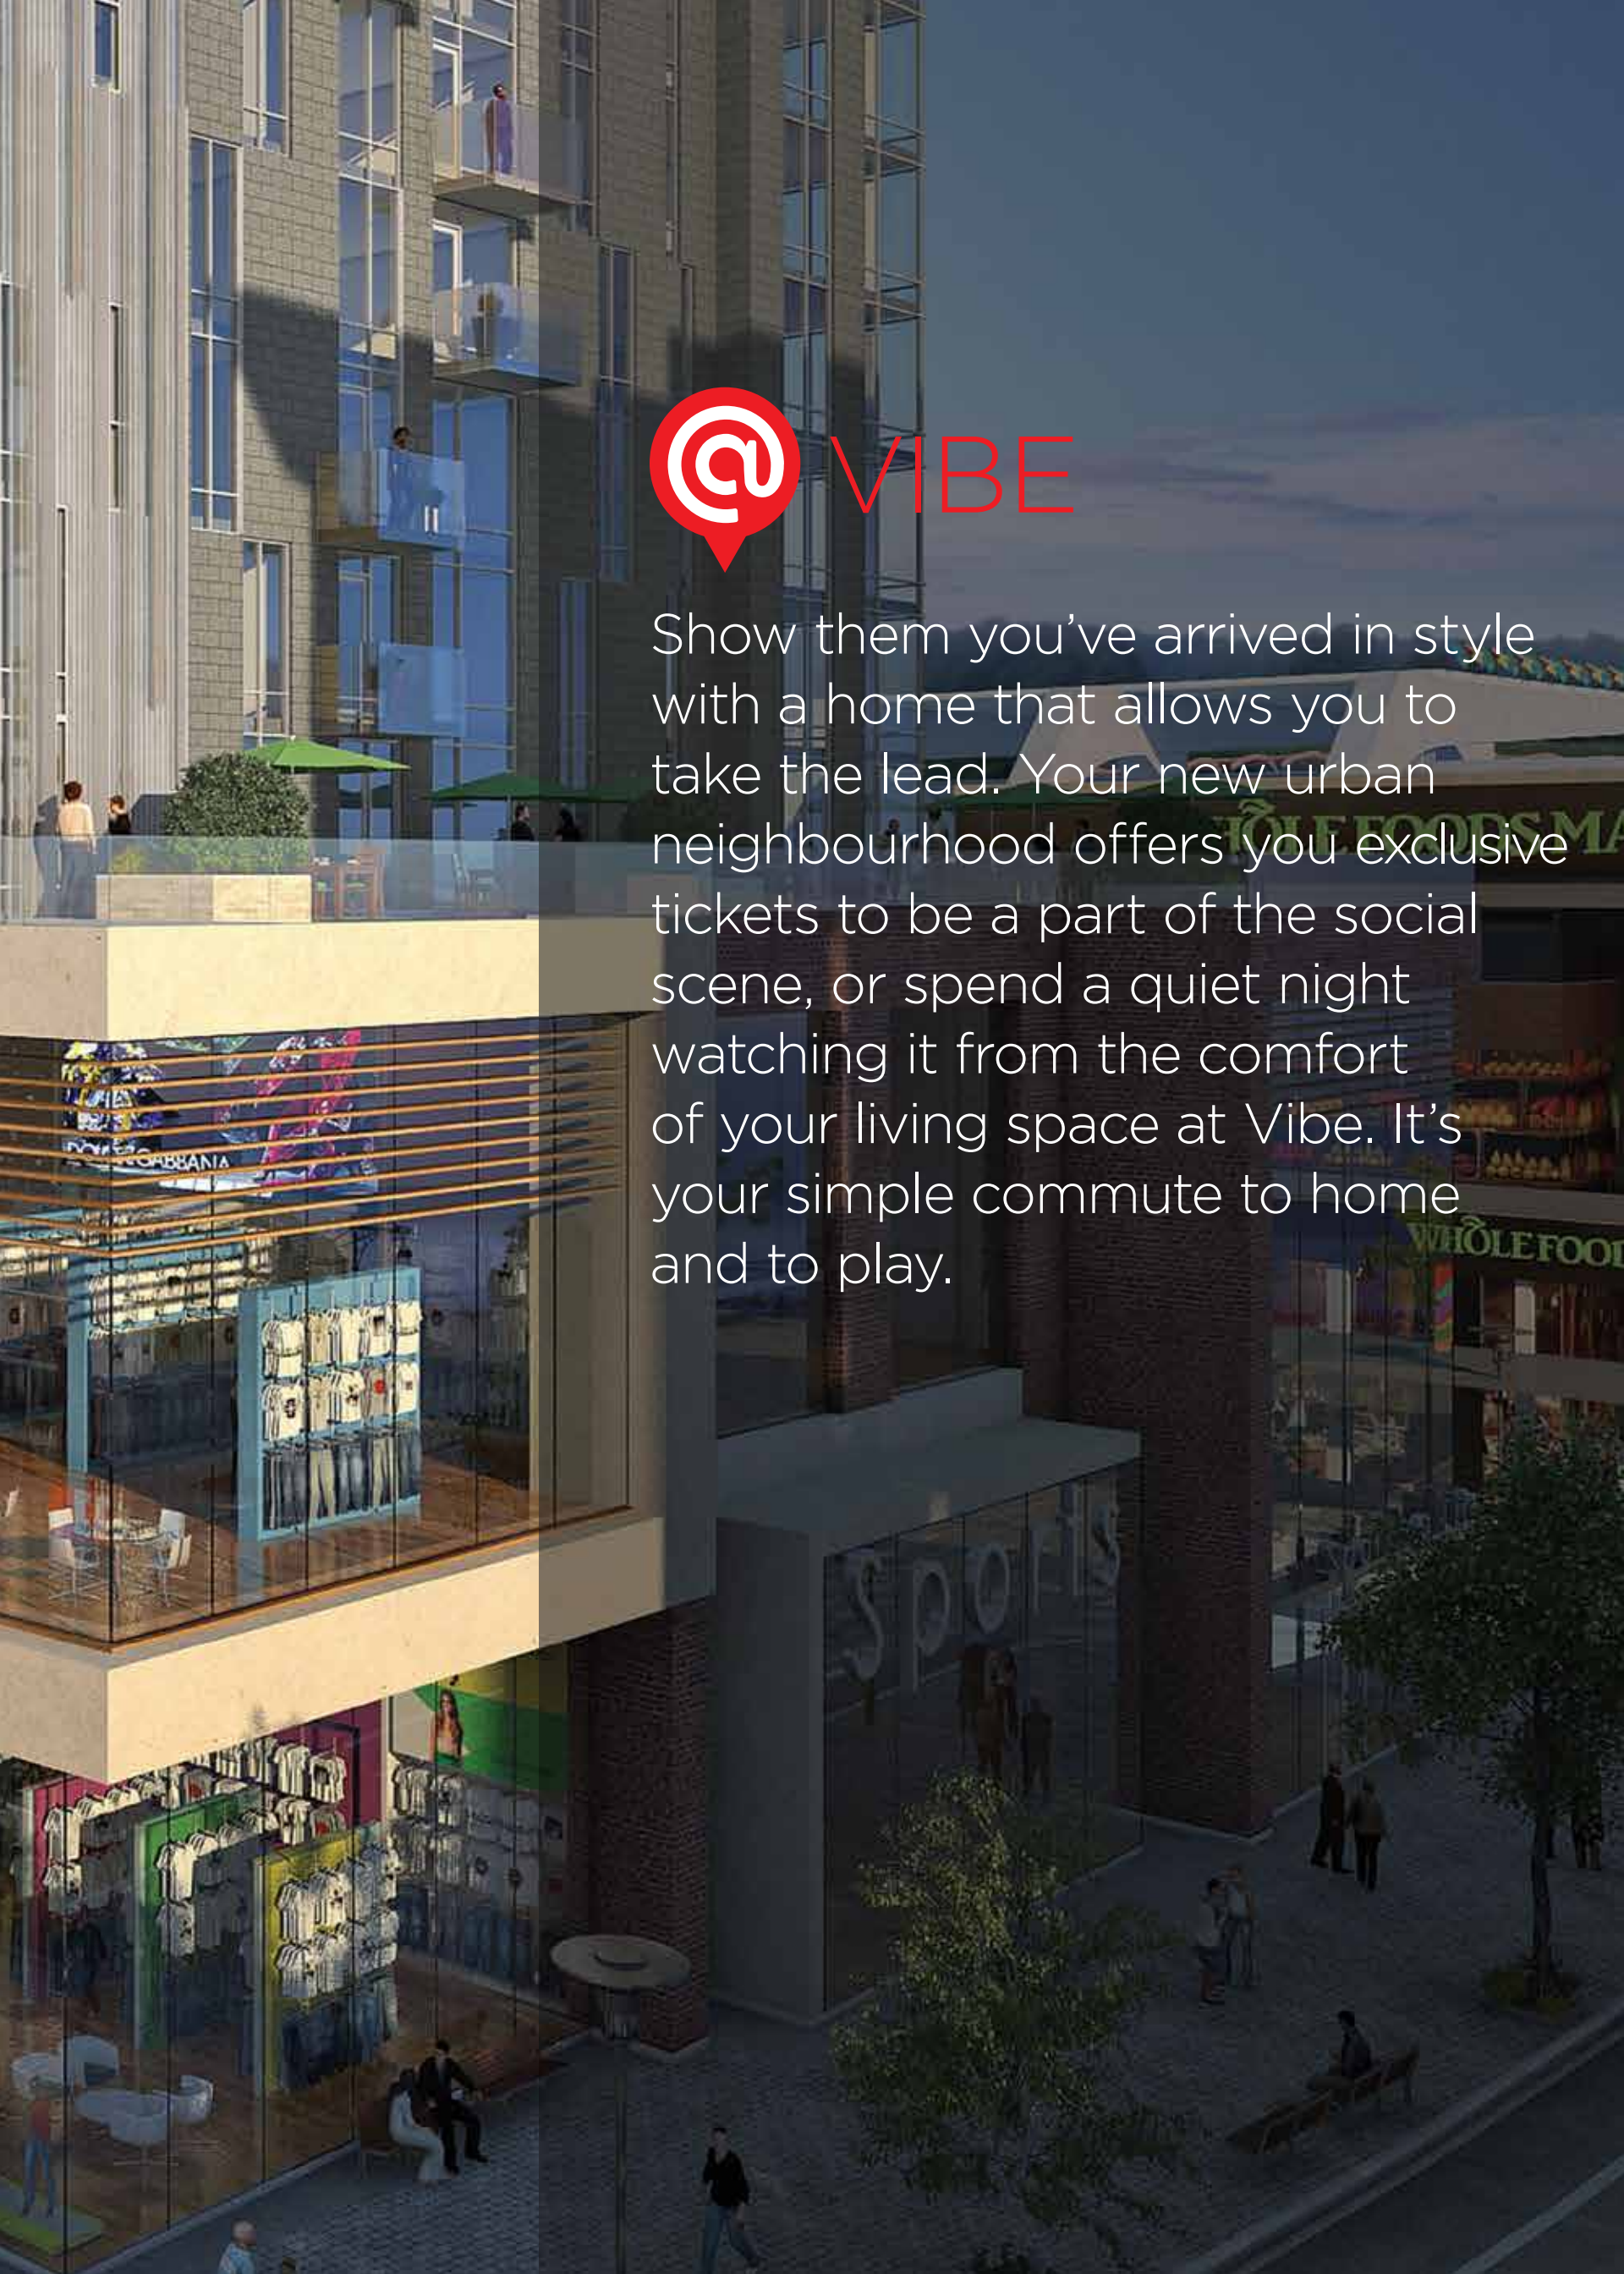

Wake up to breathtaking views in a home that benefits from being in the middle of it all. Your personalized retreat at The Rideau gives you the well-balanced lifestyle you deserve. Centrally located, be only steps away from the historic Rideau Canal, or put your feet up in a home designed for modern living. Social spaces let you join the crowd while the privacy of your home lets you escape it all.

**THE RIDEAU**  
Podium

**THE RIDEAU**  
Lobby Entrance

THE RIDEAU DINING ROOM

 THE RIDEAU STADIUM SPORTS BOX

 THE RIDEAU LOUNGE

**Come home to elegance  
that's modern yet comfortable.**

Each suite showcases care and craftsmanship at every turn. Your space will become your new sanctuary, where you can kick back and relax, or impress and entertain the best of friends. It's city living with all the perks.

Show them you've arrived in style with a home that allows you to take the lead. Your new urban neighbourhood offers you exclusive tickets to be a part of the social scene, or spend a quiet night watching it from the comfort of your living space at Vibe. It's your simple commute to home and to play.

VIBE  
Lobby Lounge

VIBE  
Rooftop Terrace

VIBE MULTI-PURPOSE ROOM

VIBE EXERCISE ROOM

VIBE MULTI-PURPOSE ROOM

**Modern luxuries and designer inspired details can be found in every room.** Paired with the comforts of convenience, your new home is big on personality. Entertain in a space that can be the perfect starting (or after) point for all your social get-togethers.