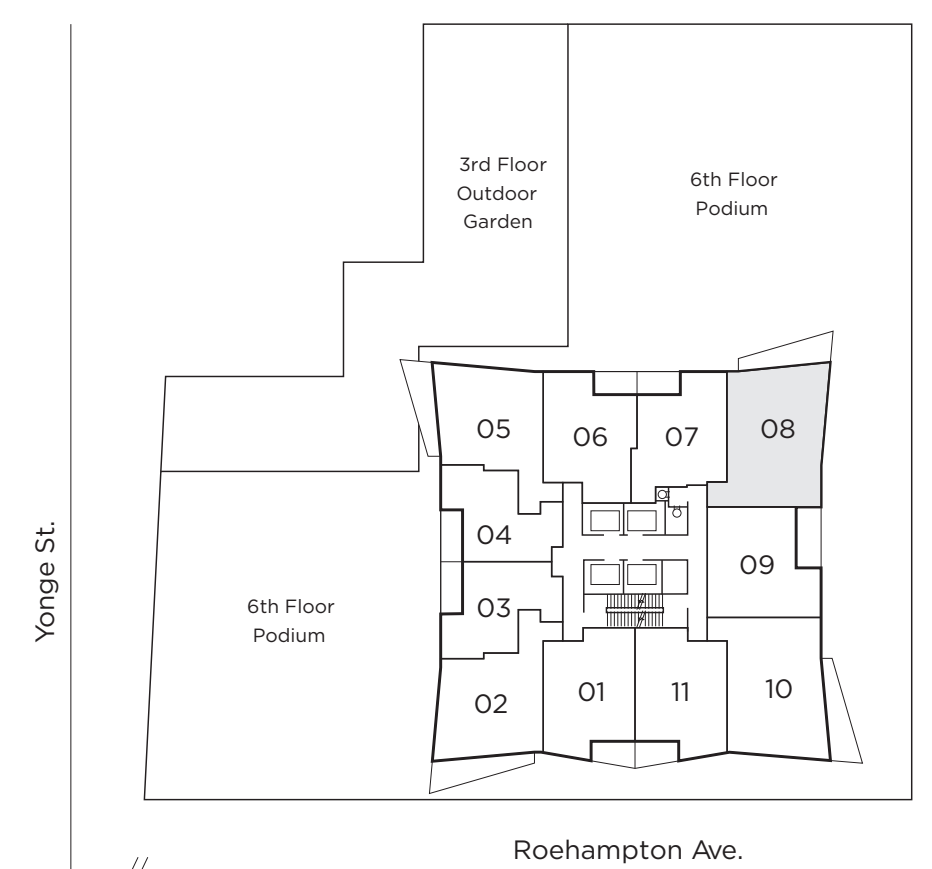

Helendale

2 Bedroom

Indoor 836 sq. ft.

Outdoor 120 sq. ft.

Total 956 sq. ft.

Floors 8 - 20
Terrace condition on the 7th Floor.
See Sales Representative.

Floors 32 - PH35