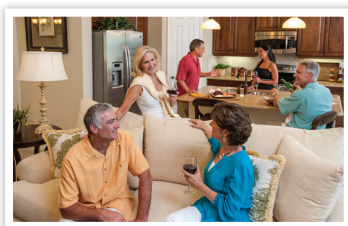

Florida's #1 Active Adult Lifestyle Just Got Even Better...

TownPark™

at TRADITION

— Purchase a new Minto home and receive a —
SOCIAL MEMBERSHIP TO PGA GOLF CLUB!*

Social Membership Benefits Include:

- Pool access at PGA Country Club
- Club dining at PGA Golf Club and PGA Country Club
- 20% off regularly priced food and beverage at PGA Golf Club
- 20% off in-stock, regularly priced merchandise for member and accompanied guests
- 6 hole player development course, complimentary
- Access to all social activities
- 6 month advance booking on resort courses
- Access to member designated courses as accompanied guest 6 times per fiscal year (limitations apply on Club golf events. Guest day rates valid for non-members only).
- Prevailing resort rate for members and accompanied guests

TownPark at Tradition is Florida's #1 active adult lifestyle, offering world-class amenities, bustling community life, and the charming shopping/dining areas in Tradition Square. And now, the best is getting even better! When you purchase a new Minto home, you receive a social membership at PGA Golf Club compliments of Minto.

Visit TownPark at Tradition today to tour our decorated models today!
Single-Family & Estate Homes from the $200s to $300s

TownPark at Tradition

11260 SW Vanderbilt Circle • Port St. Lucie, FL 34987
Located on Tradition Parkway, 1.5 miles west of I-95 in Port St. Lucie.

(888) 806-1237 ~ mintofla.com

Follow us on

For location, hours of operation and further details about our award-winning communities throughout Florida, visit mintofla.com

minto creates better places to inspire life