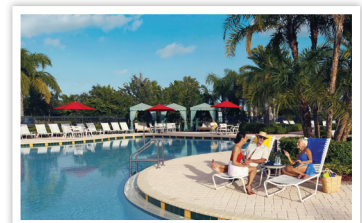

TownPark Pool

For location, hours of operation and further details about our award-winning communities throughout Florida, visit mintofla.com

minto creates better places to inspire life

*Limited-time offer. Valid on new home purchases starting 4/18/14. Includes first year of social membership dues and one-time initiation fee paid by Minto. © Minto Communities, LLC 2014. All rights reserved. Content may not be reproduced, copied, altered, distributed, stored or transferred in any form or by any means without express written permission. Artist's renderings, dimensions, specifications, prices and features are approximate and subject to change without notice. Minto, the Minto logo, TownPark and the TownPark logo are trademarks of Minto Communities, LLC and/or its affiliates. CGC 1519880.