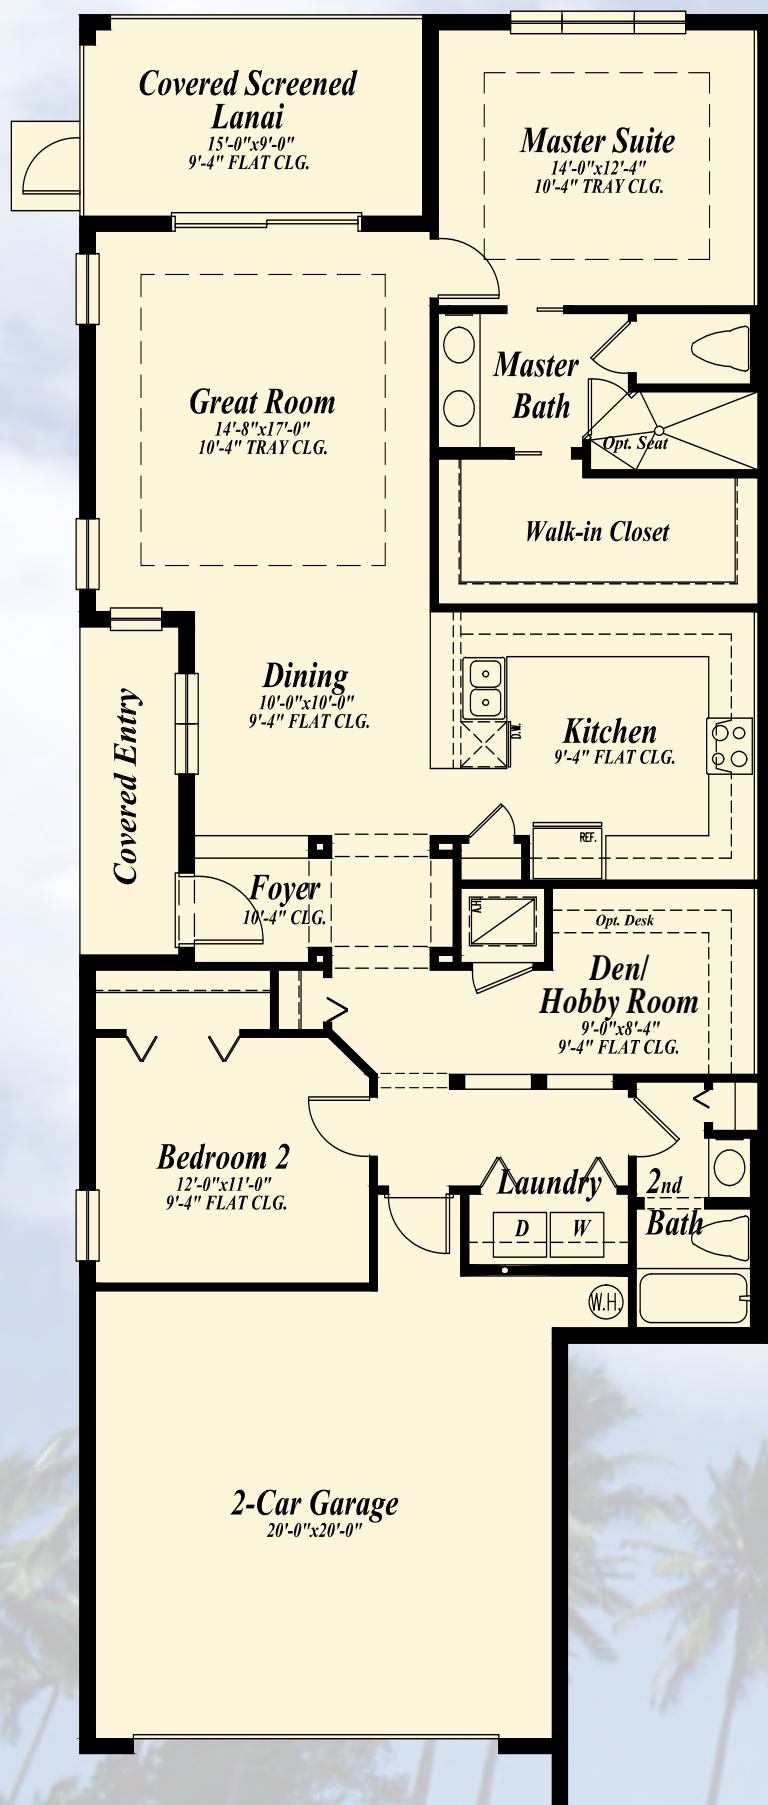

KINGS POINT

MAINTENANCE-FREE LIVING/PAIRED VILLAS

home **designs** and included premium **features**

Palm

2 Bedrooms
2 Baths
Great Room
Den/Hobby Room
Covered Screened Lanai

2-Car Garage
1,503 a/c sq. ft.
2,163 total sq. ft.

Buttonwood

2 Bedrooms
2 Baths
Great Room
Study
Covered Screened Lanai

2-Car Garage
1,565 a/c sq. ft.
2,218 total sq. ft.

Mahogany

2 Bedrooms
2 Baths
Great Room
Den
Covered Screened Lanai

2-Car Garage
1,616 a/c sq. ft.
2,183 total sq. ft.

Banyan

2 Bedrooms
2 Baths
Great Room
Den
Covered Screened Lanai

2-Car Garage
+ Cart Storage
1,735 a/c sq. ft.
2,478 total sq. ft.

Spruce

2 Bedrooms
2 Baths
Great Room
Den
Covered Screened Lanai

2-Car Garage
1,780 a/c sq. ft.
2,365 total sq. ft.

Magnolia

3 Bedrooms
2 Baths
Great Room
Den/Hobby Room
Covered Screened Lanai

2-Car Garage
1,862 a/c sq. ft.
2,456 total sq. ft.