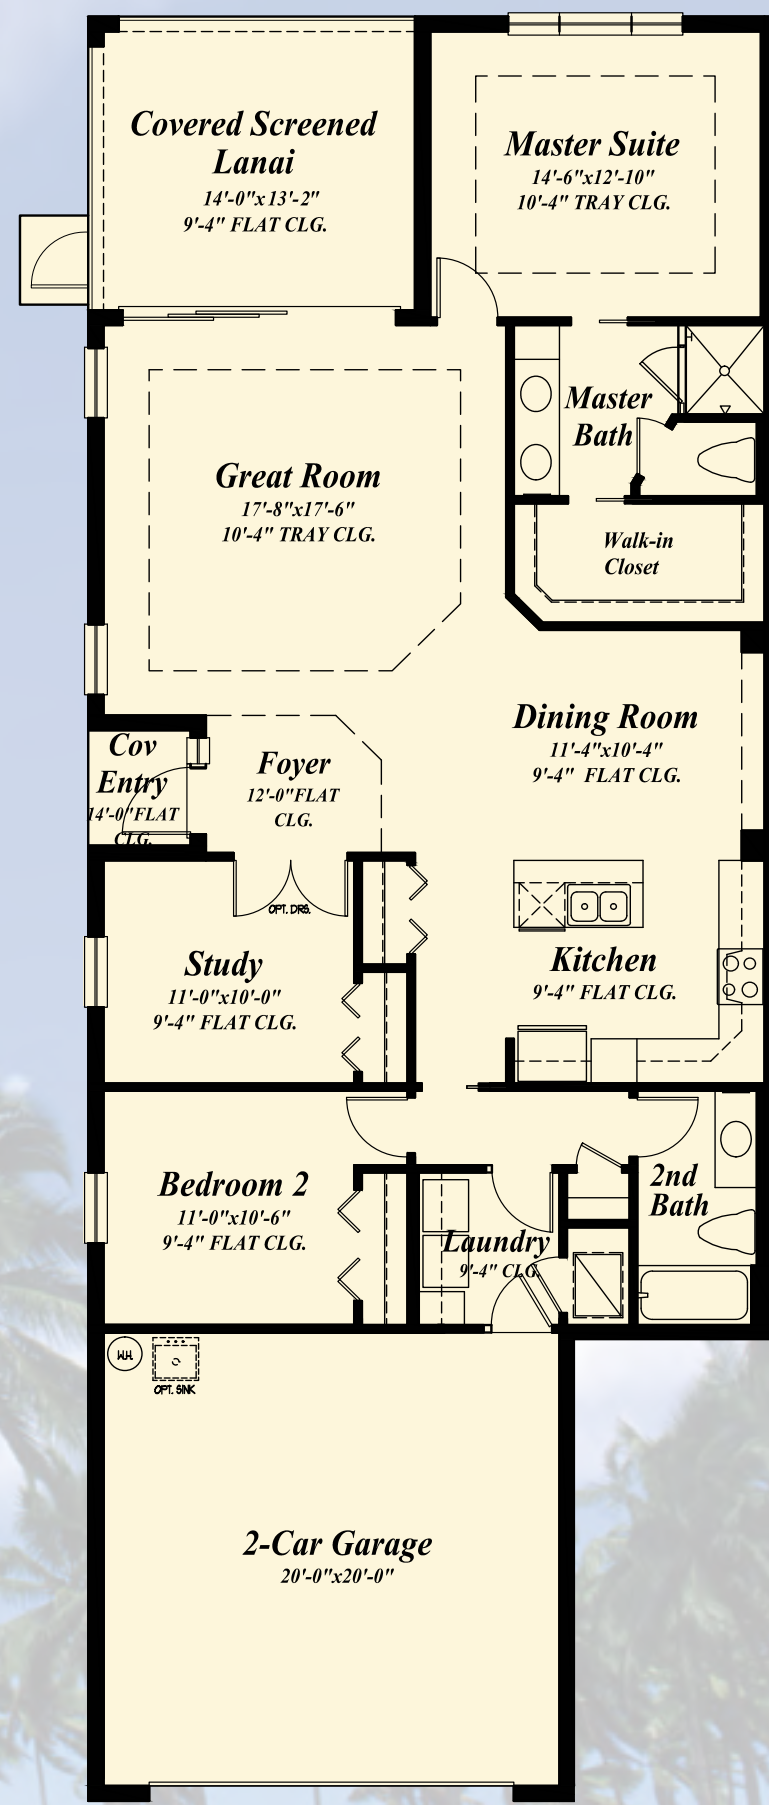

KINGS POINT

MAINTENANCE-FREE LIVING/PAIRED VILLAS

home **designs** and included premium **features**

Palm

2 Bedrooms
2 Baths
Great Room
Den/Hobby Room
Covered Screened Lanai

2-Car Garage
1,503 a/c sq. ft.
2,163 total sq. ft.

Buttonwood

2 Bedrooms
2 Baths
Great Room
Study
Covered Screened Lanai

2-Car Garage
1,565 a/c sq. ft.
2,218 total sq. ft.

Mahogany

2 Bedrooms
2 Baths
Great Room
Den
Covered Screened Lanai

2-Car Garage
1,616 a/c sq. ft.
2,183 total sq. ft.

Banyan

2 Bedrooms
2 Baths
Great Room
Den
Covered Screened Lanai

2-Car Garage
+ Cart Storage
1,735 a/c sq. ft.
2,478 total sq. ft.

Spruce

2 Bedrooms
2 Baths
Great Room
Den
Covered Screened Lanai

2-Car Garage
1,780 a/c sq. ft.
2,365 total sq. ft.

Magnolia

3 Bedrooms
2 Baths
Great Room
Den/Hobby Room
Covered Screened Lanai

2-Car Garage
1,862 a/c sq. ft.
2,456 total sq. ft.