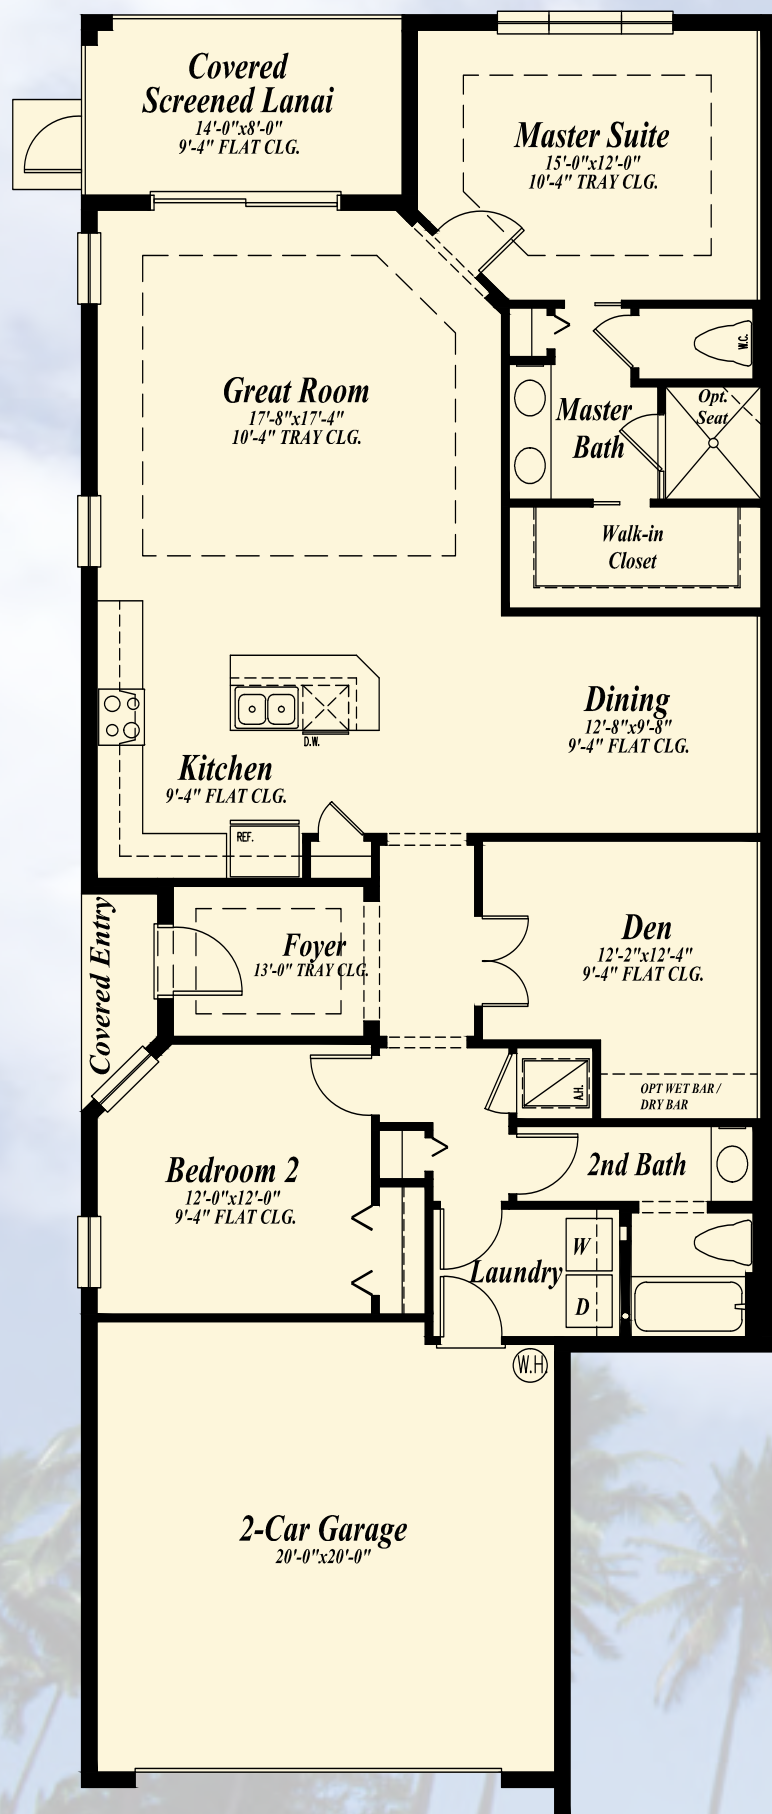

KINGS POINT

MAINTENANCE-FREE LIVING/PAIRED VILLAS

home **designs** and included premium **features**

Palm

2 Bedrooms
2 Baths
Great Room
Den/Hobby Room
Covered Screened Lanai

2-Car Garage
1,503 a/c sq. ft.
2,163 total sq. ft.

Buttonwood

2 Bedrooms
2 Baths
Great Room
Study
Covered Screened Lanai

2-Car Garage
1,565 a/c sq. ft.
2,218 total sq. ft.

Mahogany

2 Bedrooms
2 Baths
Great Room
Den
Covered Screened Lanai

2-Car Garage
1,616 a/c sq. ft.
2,183 total sq. ft.

Banyan

2 Bedrooms
2 Baths
Great Room
Den
Covered Screened Lanai

2-Car Garage
+ Cart Storage
1,735 a/c sq. ft.
2,478 total sq. ft.

Spruce

2 Bedrooms
2 Baths
Great Room
Den
Covered Screened Lanai

2-Car Garage
1,780 a/c sq. ft.
2,365 total sq. ft.

Magnolia

3 Bedrooms
2 Baths
Great Room
Den/Hobby Room
Covered Screened Lanai

2-Car Garage
1,862 a/c sq. ft.
2,456 total sq. ft.