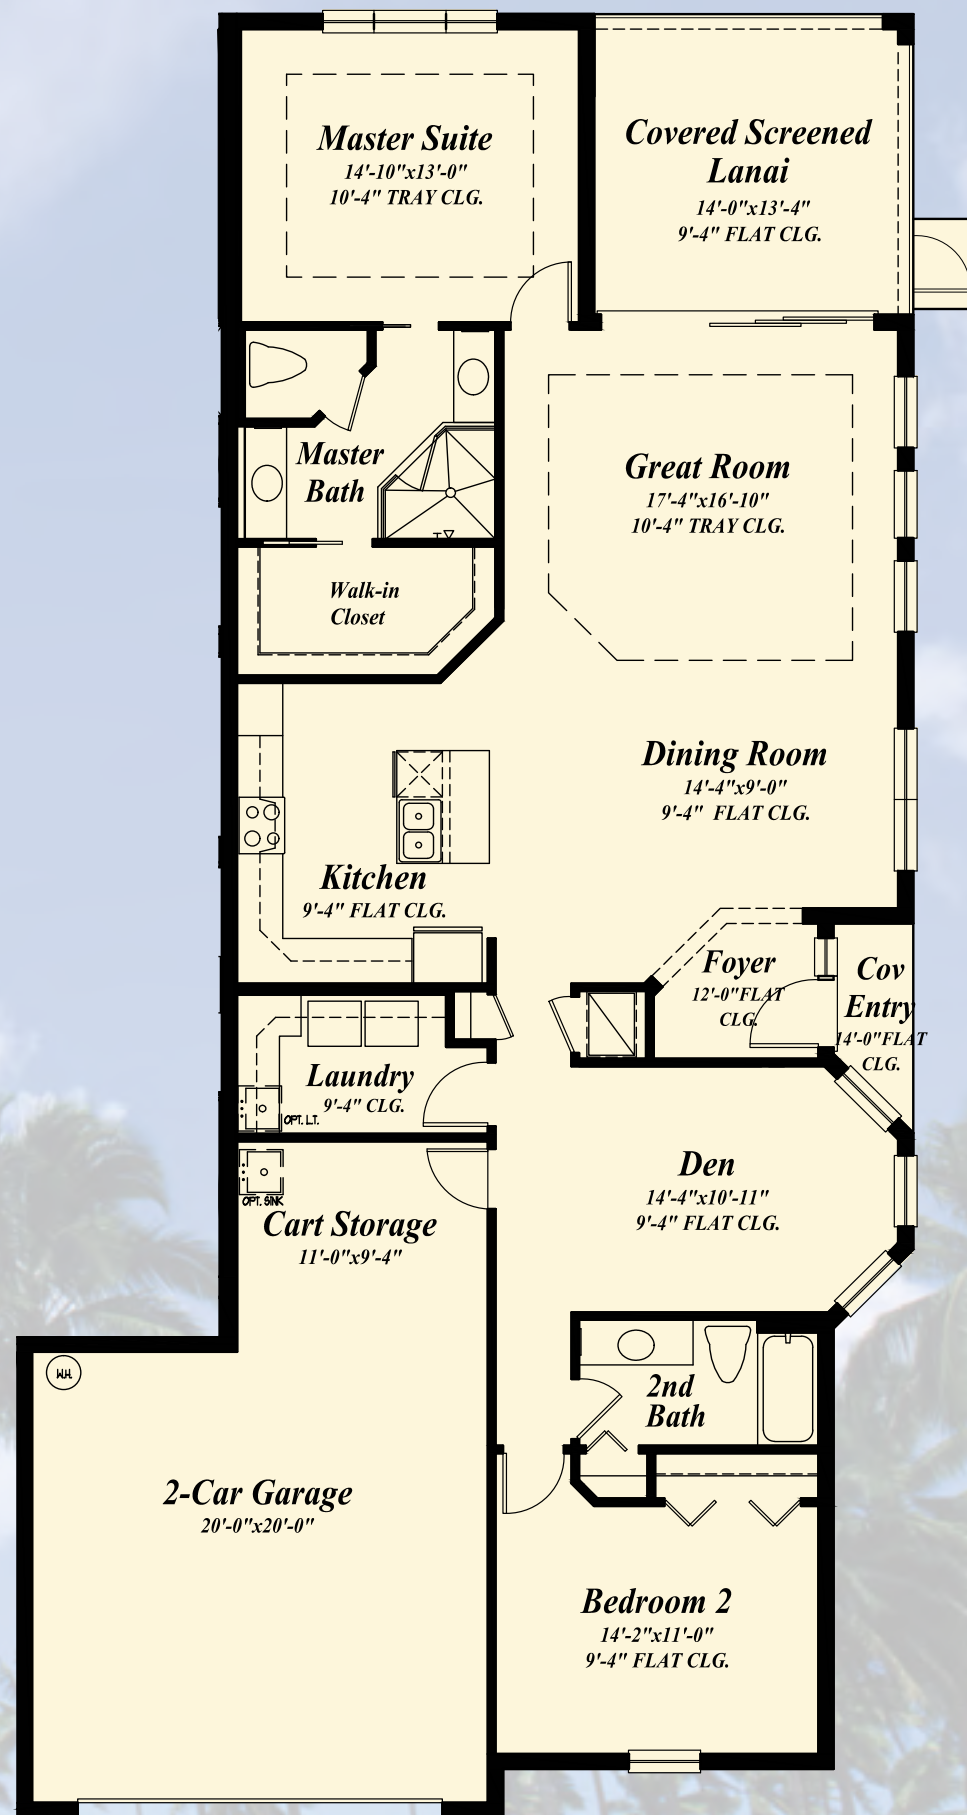

KINGS POINT

MAINTENANCE-FREE LIVING/PAIRED VILLAS

home **designs** and included premium **features**

Palm

2 Bedrooms
2 Baths
Great Room
Den/Hobby Room
Covered Screened Lanai

2-Car Garage
1,503 a/c sq. ft.
2,163 total sq. ft.

Buttonwood

2 Bedrooms
2 Baths
Great Room
Study
Covered Screened Lanai

2-Car Garage
1,565 a/c sq. ft.
2,218 total sq. ft.

Mahogany

2 Bedrooms
2 Baths
Great Room
Den
Covered Screened Lanai

2-Car Garage
1,616 a/c sq. ft.
2,183 total sq. ft.

Banyan

2 Bedrooms
2 Baths
Great Room
Den
Covered Screened Lanai

2-Car Garage
+ Cart Storage
1,735 a/c sq. ft.
2,478 total sq. ft.

Spruce

2 Bedrooms
2 Baths
Great Room
Den
Covered Screened Lanai

2-Car Garage
1,780 a/c sq. ft.
2,365 total sq. ft.

Magnolia

3 Bedrooms
2 Baths
Great Room
Den/Hobby Room
Covered Screened Lanai

2-Car Garage
1,862 a/c sq. ft.
2,456 total sq. ft.