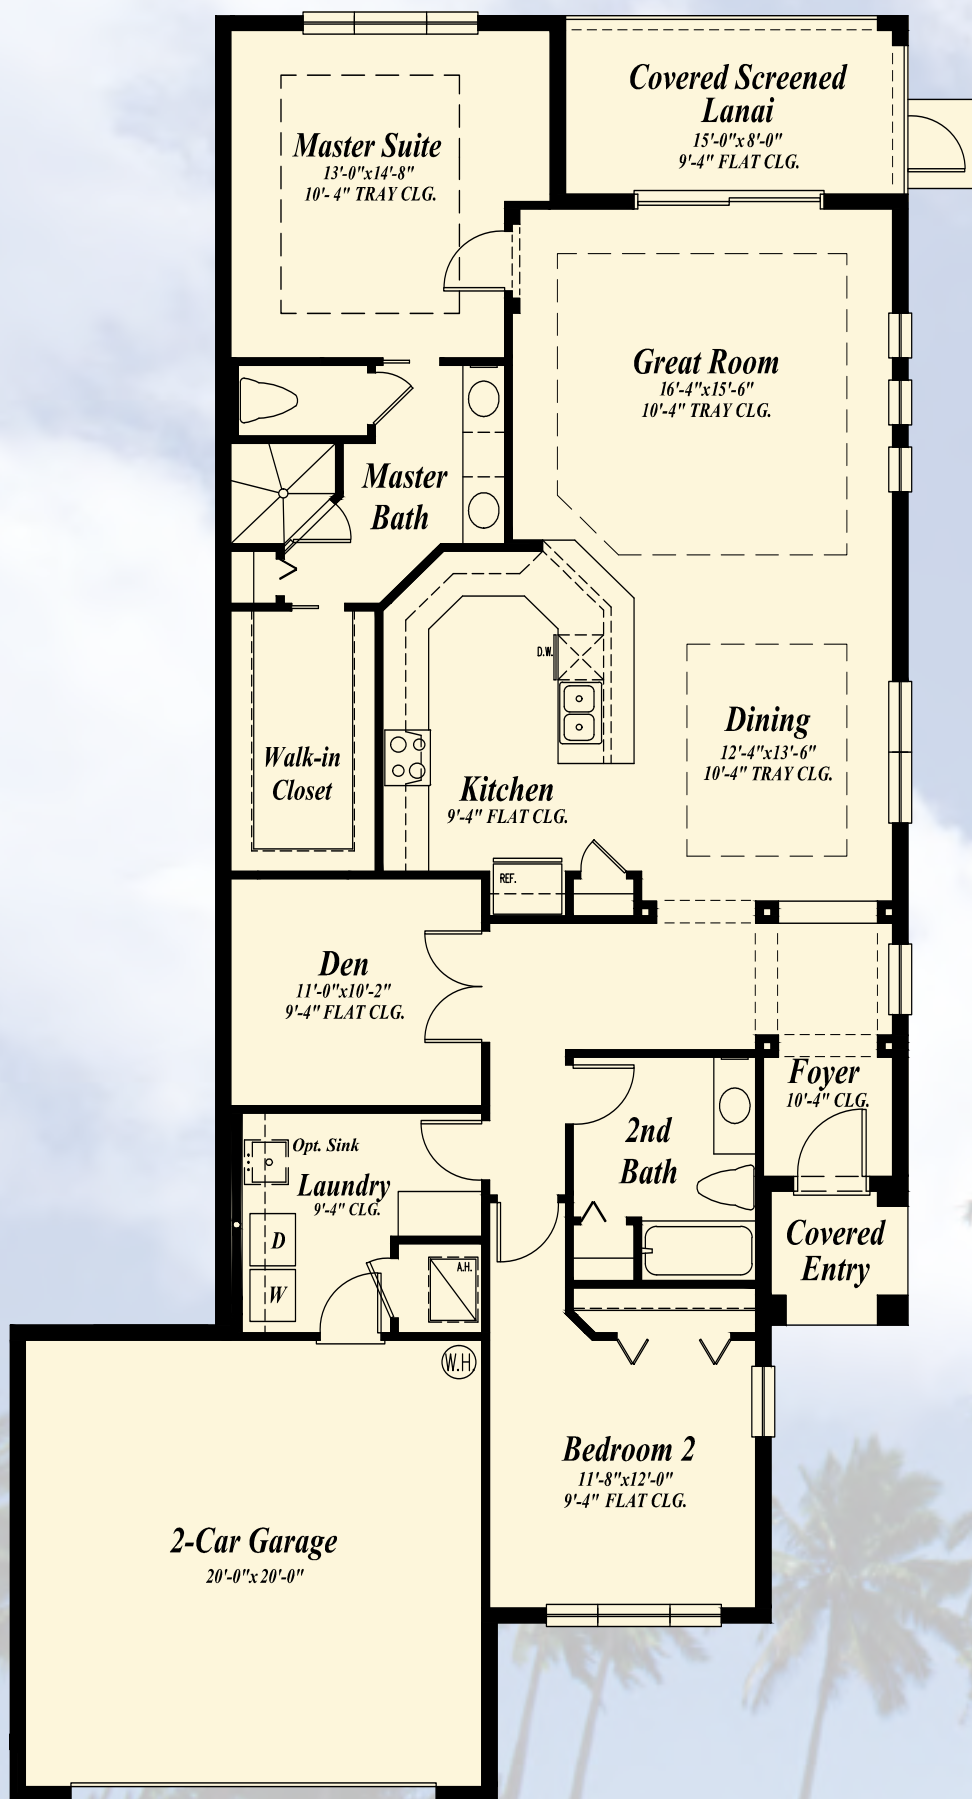

KINGS POINT

MAINTENANCE-FREE LIVING/PAIRED VILLAS

home **designs** and included premium **features**

Palm

2 Bedrooms
2 Baths
Great Room
Den/Hobby Room
Covered Screened Lanai

2-Car Garage
1,503 a/c sq. ft.
2,163 total sq. ft.

Buttonwood

2 Bedrooms
2 Baths
Great Room
Study
Covered Screened Lanai

2-Car Garage
1,565 a/c sq. ft.
2,218 total sq. ft.

Mahogany

2 Bedrooms
2 Baths
Great Room
Den
Covered Screened Lanai

2-Car Garage
1,616 a/c sq. ft.
2,183 total sq. ft.

Banyan

2 Bedrooms
2 Baths
Great Room
Den
Covered Screened Lanai

2-Car Garage
+ Cart Storage
1,735 a/c sq. ft.
2,478 total sq. ft.

Spruce

2 Bedrooms
2 Baths
Great Room
Den
Covered Screened Lanai

2-Car Garage
1,780 a/c sq. ft.
2,365 total sq. ft.

Magnolia

3 Bedrooms
2 Baths
Great Room
Den/Hobby Room
Covered Screened Lanai

2-Car Garage
1,862 a/c sq. ft.
2,456 total sq. ft.