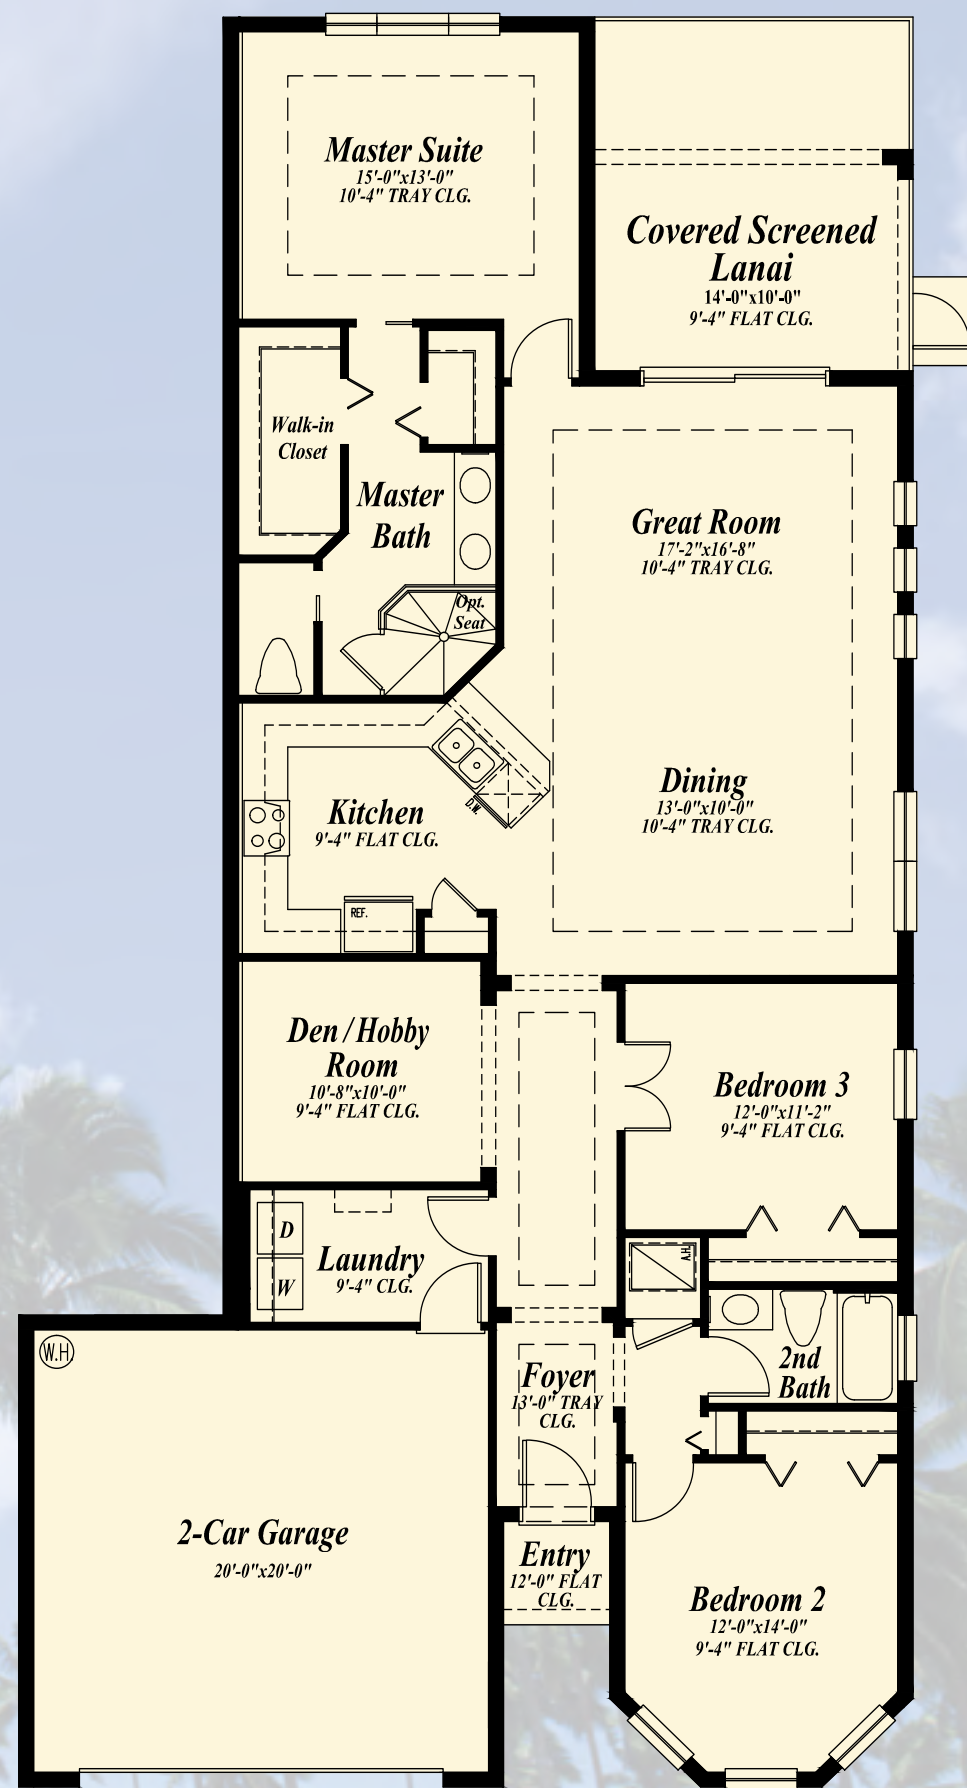

KINGS POINT

MAINTENANCE-FREE LIVING/PAIRED VILLAS

home **designs** and included premium **features**

Palm

2 Bedrooms
2 Baths
Great Room
Den/Hobby Room
Covered Screened Lanai

2-Car Garage
1,503 a/c sq. ft.
2,163 total sq. ft.

Buttonwood

2 Bedrooms
2 Baths
Great Room
Study
Covered Screened Lanai

2-Car Garage
1,565 a/c sq. ft.
2,218 total sq. ft.

Mahogany

2 Bedrooms
2 Baths
Great Room
Den
Covered Screened Lanai

2-Car Garage
1,616 a/c sq. ft.
2,183 total sq. ft.

Banyan

2 Bedrooms
2 Baths
Great Room
Den
Covered Screened Lanai

2-Car Garage
+ Cart Storage
1,735 a/c sq. ft.
2,478 total sq. ft.

Spruce

2 Bedrooms
2 Baths
Great Room
Den
Covered Screened Lanai

2-Car Garage
1,780 a/c sq. ft.
2,365 total sq. ft.

Magnolia

3 Bedrooms
2 Baths
Great Room
Den/Hobby Room
Covered Screened Lanai

2-Car Garage
1,862 a/c sq. ft.
2,456 total sq. ft.